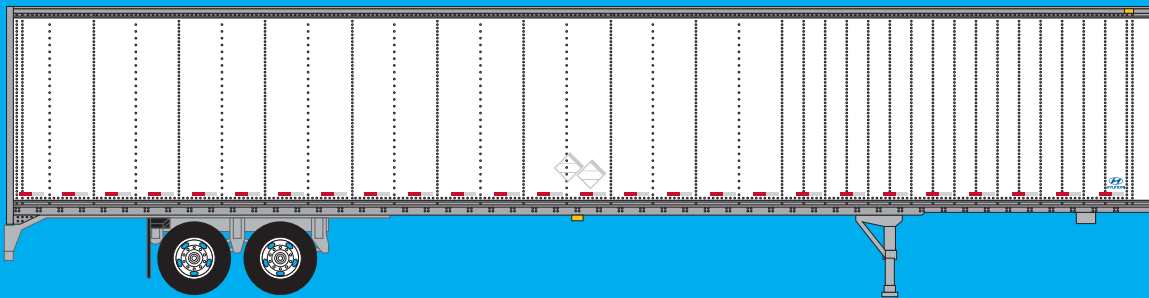

TRAINWORX NEWS

NEW N SCALE

Pre orders due November 30 / Delivery Summer 2018

**53' trailers
\$23.95 each**

- 45350-01 Xtra reefer
- 45350-02 Xtra dry van
- 45350-03 Xtra dry van with skirting

- 45399-03 Hyundai dry van