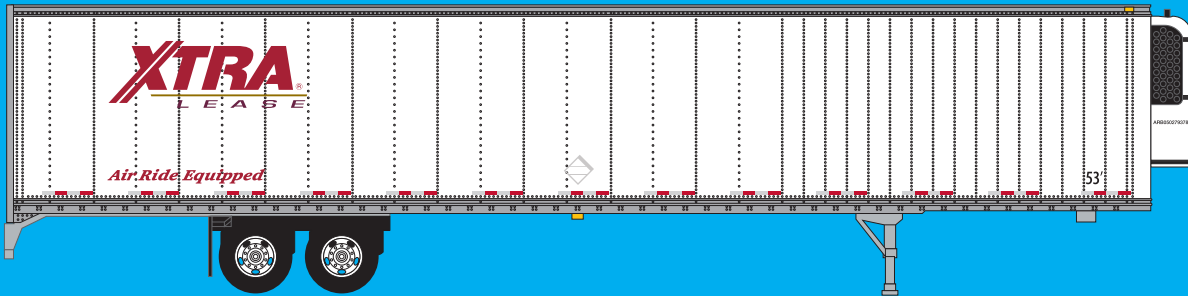

TRAINWORX NEWS

NEW N SCALE

Pre orders due November 30 / Delivery Summer 2018

**53' trailers
\$23.95 each**

- 45350-01 Xtra reefer
- 45350-02 Xtra dry van
- 45350-03 Xtra dry van with skirting

- 45399-03 Hyundai dry van