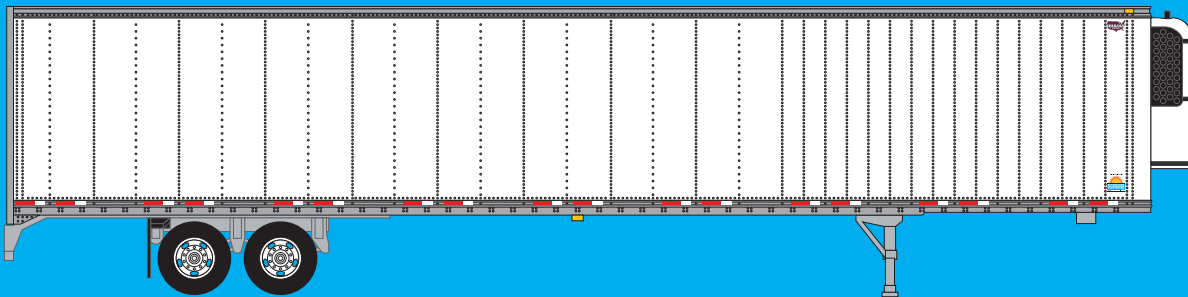

TRAINWORX NEWS

NEW N SCALE

Pre orders due November 30 / Delivery Summer 2018

**53' trailers
\$23.95 each**

- 45350-01 Xtra reefer
- 45350-02 Xtra dry van
- 45350-03 Xtra dry van with skirting

- 45399-03 Hyundai dry van