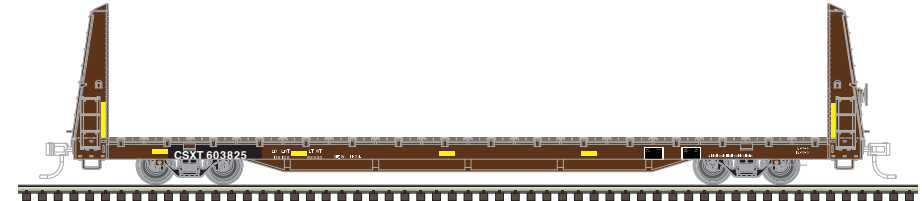

TTX w/stripes

Union Pacific w/stripes

CSX*

Canadian Pacific

Northwestern Oklahoma

Allegheny and Eastern

FEATURES:

- Side stake pockets
- Simulated tie-loops
- Fishbelly center-sill
- Prototypical pull-plates and lift rings
- Minimum Diameter Curve: 54" (3-Rail)
- Minimum Radius Curve: 36" (2-Rail)