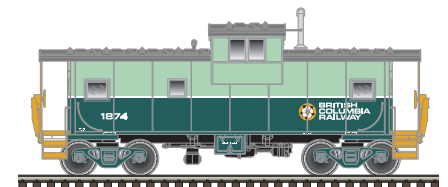

British Columbia Railway