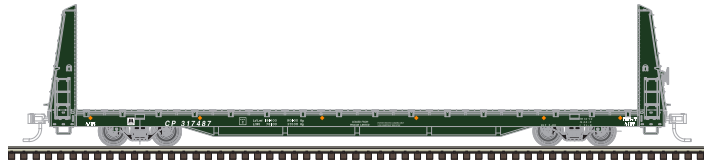

TTX w/stripes

Union Pacific w/stripes

Illinois Central

CSX*

Canadian Pacific

FEATURES:

- Side stake pockets
- Simulated tie-loops
- Fishbelly center-sill
- Prototypical pull-plates and lift rings.

AccuMate® couplers are made under license from AccuRail, Inc.