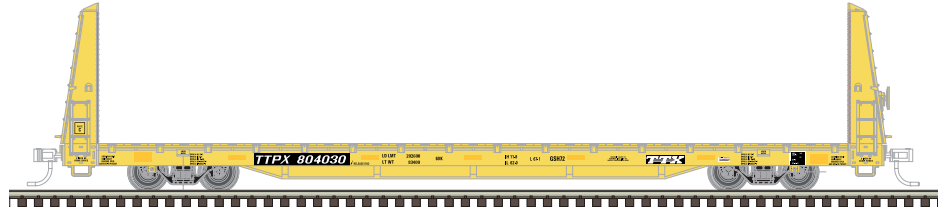

ATLAS TRAINMAN® O BULKHEAD FLAT CAR

Ordering: <https://shop.atlasrr.com/d-465-april-2018-o-scale-pre-orders.aspx>

TTX w/stripes