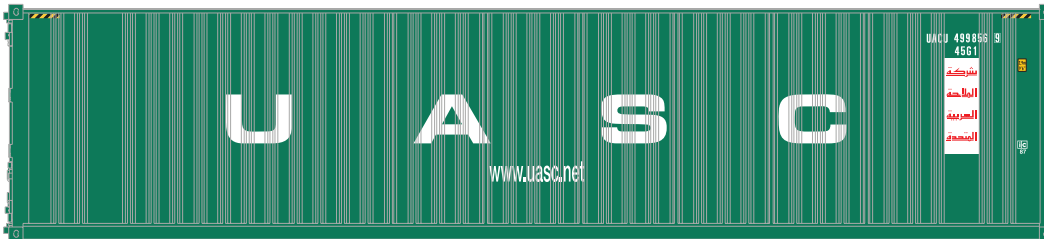

**CSX Licensed Product*

ATLAS MASTER® O 40' CONTAINER

Ordering: <https://shop.atlasrr.com/d-465-april-2018-o-scale-pre-orders.aspx>

Ocean Network Express

Hapag-Lloyd

UASC

Mediterranean

FEATURES: