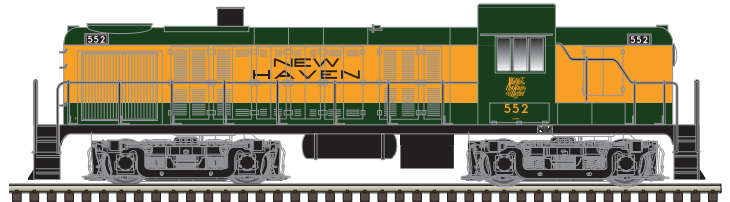

PRE-ORDER ANNOUNCEMENTS - APRIL 2018

GUARANTEED PRE-ORDER DUE DATE: WEDNESDAY MAY 16th, 2018

ATLAS CLASSIC™ HO RS-3/RSD-4/5 LOCOMOTIVE

Ordering: <https://shop.atlasrr.com/d-464-april-2018-ho-scale-pre-orders.aspx>

New Haven

Officially licensed by Amtrak®