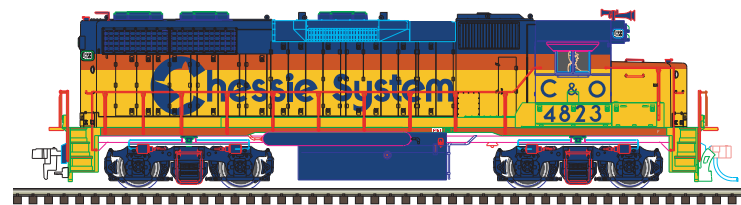

Chessie* (C&O)