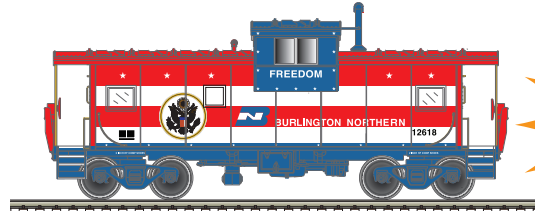

Frisco 1240

Frisco "Bicentennial"

Frisco 1700

Montreal, Maine & Atlantic VB-4

Burlington Northern "Bicentennial"

Norfolk Southern N&W Heritage Logo

Chessie System*

Norfolk & Western