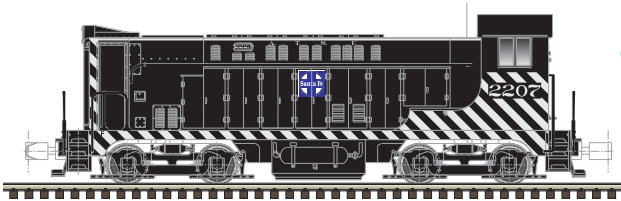

ATLAS MASTER O VO-1000 LOCOMOTIVE

Ordering: <https://shop.atlasrr.com/d-465-april-2018-o-scale-pre-orders.aspx>

Santa Fe

FEATURES:

- Detailed cab interior
- Die cast chassis, trucks and pilots
- Metal handrails
- Prototypical exhaust stack configurations
- Dual motors with flywheels
- Accurate painting and lettering
- Directional LED lighting
- Minimum diameter curve: 0-31 (3-Rail)
- Minimum radius curve: 36" (2-Rail)

3-Rail TMCC Features:

- EOB™ Speed Control Technology
- Operating electro-couplers
- Diesel exhaust unit
- Lionel® TrainMaster® Command Control featuring RailSounds™ digital sound system
- RailSounds™ operates in both conventional and command modes

2-RAIL GOLD FEATURES:

- ESU Sound equipped

ANALOG (DC) OPERATION FEATURES:

The LokSound Select Dual-Mode decoder allows your Atlas Gold Series locomotive to be used on DC as well as on DCC layouts. Please note that the Atlas Quantum Engineer will NOT operate an Atlas Gold Series locomotive equipped with a LokSound Select decoder on an analog (DC) layout. However, the sound and lighting functions of the LokSound Select decoder in the Atlas Gold Series locomotive can be controlled by an easy-to-use basic DCC system. Also note that on a DC-powered layout, a DCC and sound equipped locomotive (such as the Atlas Gold Series) CANNOT be consisted with another locomotive that does not also have both DCC and sound. (This statement does NOT apply to DCC-equipped locomotives operating on a DCC layout.)

Sound Functionality Features: