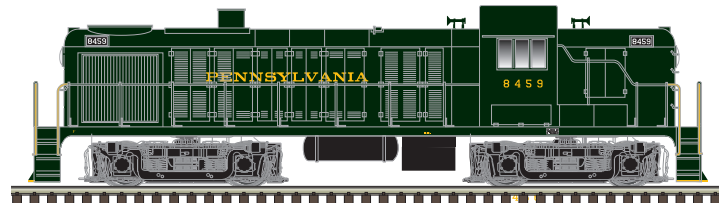

Pennsylvania