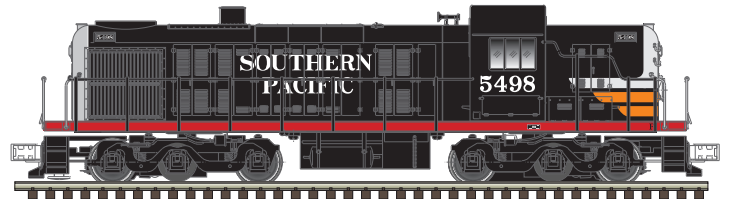

Southern Pacific