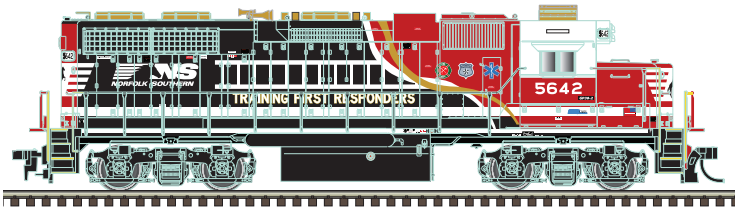

Norfolk Southern "First Responders"