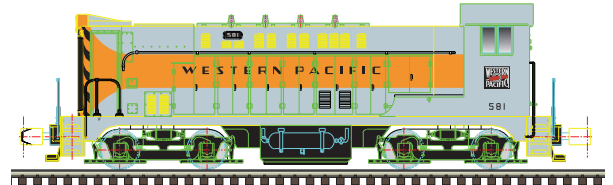

Lehigh Valley

Rock Island

Santa Fe

Southern Pacific

Nashville Chattanooga & St. Louis*

Western Pacific

FEATURES:

- Detailed cab interior
- Die cast chassis, trucks and pilots
- Metal handrails
- Prototypical exhaust stack configurations
- Dual motors with flywheels
- Accurate painting and lettering
- Directional LED lighting
- Minimum diameter curve: 0-31 (3-Rail)
- Minimum radius curve: 36" (2-Rail)