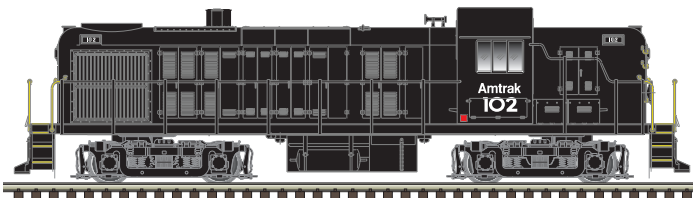

Amtrak

Officially licensed by Amtrak®