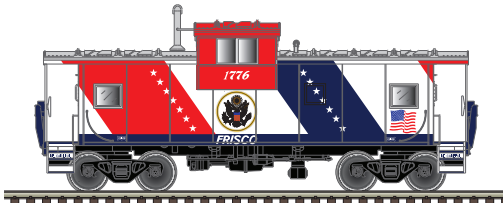

ATLAS MASTER® O EXTENDED VISION & STANDARD CABOOSE

Ordering: <https://shop.atlasrr.com/d-465-april-2018-o-scale-pre-orders.aspx>

FEATURES:

- Full interior with crew figures
- Illuminated interior
- Flashing warning light on rear
- All metal grab irons
- Die-cast chassis
- Barber-Bettendorf caboose trucks with rotating bearing caps
- Optional scale couplers supplied with all 3-rail cars
- Minimum diameter curve: 0-36 (3-Rail)
- Minimum radius curve: 24" (2-Rail)