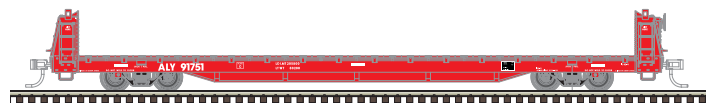

TTX w/stripes

Union Pacific w/stripes

Illinois Central

CSX*

Canadian Pacific

FEATURES:

- Side stake pockets
- Simulated tie-loops
- Fishbelly center-sill
- Prototypical pull-plates and lift rings.

AccuMate® couplers are made under license from AccuRail, Inc.