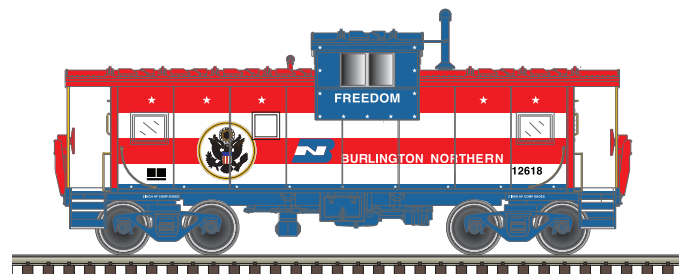

Burlington Northern "Bicentennial"

AccuMate® couplers are made under license from AccuRail, Inc.