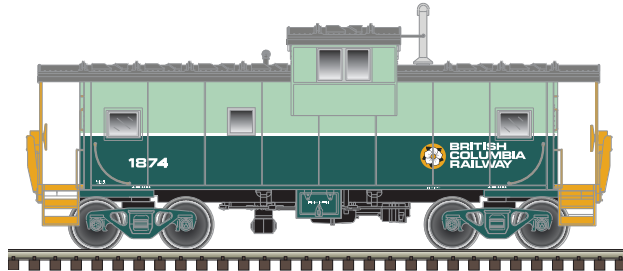

ATLAS MASTER® N EXTENDED VISION & STANDARD CABOOSE

Ordering: <https://shop.atlasrr.com/d-463-april-2018-n-scale-pre-orders.aspx>

British Columbia Railway