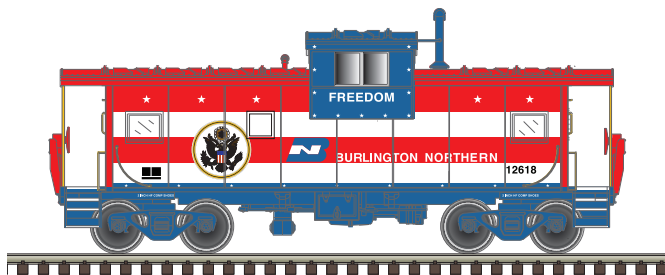

ORDER IN PIECES	ITEM#	ROAD NAME/ROAD NUMBER	MSRP / UNIT
EXTENDED VISION CABOOSE			
	20 003 114	Undecorated (w/o roofwalk)	$35.95
	20 003 115	Undecorated (w/roofwalk)	$35.95
NEW ROAD NUMBERS			
	20 005 010	D&H (ex Reading) 35791 (Green/Yellow)	$46.95
	20 005 011	D&H (ex Reading) 35797 (Green/Yellow)	$46.95
NEW PAINT SCHEMES			
	20 005 012	Frisco 1240 (Red/White/Blue)	$46.95
	20 005 013	Frisco 1700 (Red/White/Blue)	$46.95
	20 005 014	Frisco "Bicentennial" 1776 (Red/White/Blue)	$46.95
	20 005 016	MCVX "Safety Train" 9657	$46.95
	20 005 017	Rutland 50 (Green/Yellow)	$46.95
	20 005 018	Rutland 51 (Green/Yellow)	$46.95
NEW ROAD NUMBERS			
	20 005 019	British Columbia Railway 1870 (Green/Yellow/White)	$46.95
	20 005 020	British Columbia Railway 1874 (Green/Yellow/White)	$46.95
	20 005 021	Reading 94111 (Green/Yellow)	$46.95
	20 005 022	Reading 94114 (Green/Yellow)	$46.95
BACK BY POPULAR DEMAND			
	20 005 023	Burlington Northern "Bicentennial" 12618 (Red/White/Blue)	$46.95
STANDARD CABOOSE			
	20 004 155	Undecorated	$46.95
NEW PAINT SCHEMES			
	20 005 026	Montreal, Maine & Atlantic VB-3 (Maroon/Yellow)	$46.95
	20 005 027	Montreal, Maine & Atlantic VB-4 (Maroon/Yellow)	$46.95
NEW ROAD NUMBERS			
	20 005 028	Norfolk Southern N&W Heritage Logo 555006 (Red/White)	$46.95
	20 005 029	Norfolk & Western 518604 (Red/White)	$46.95
	20 005 030	Norfolk & Western 518672 (Red/White)	$46.95
TOTAL PIECES ORDERED			

Burlington Northern "Bicentennial"