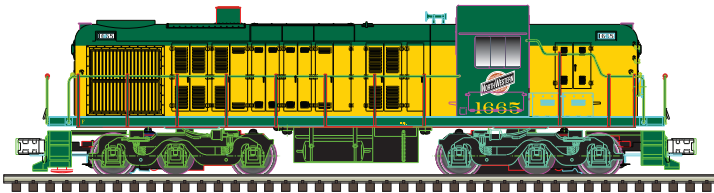

PRE-ORDER ANNOUNCEMENTS - APRIL 2018

GUARANTEED PRE-ORDER DUE DATE: WEDNESDAY MAY 16th, 2018

ATLAS CLASSIC™ HO RS-3/RSD-4/5 LOCOMOTIVE

Ordering: <https://shop.atlasrr.com/d-464-april-2018-ho-scale-pre-orders.aspx>

Chicago & Northwestern