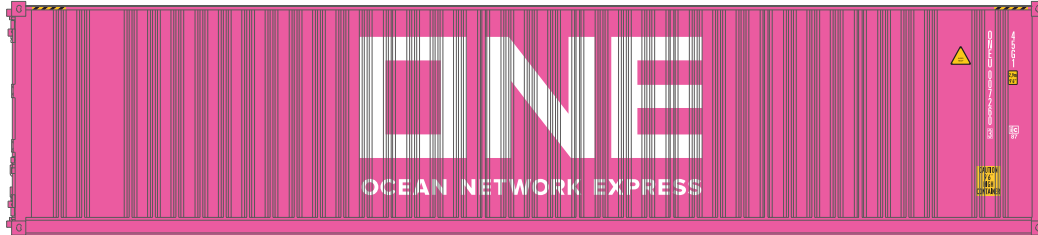

ATLAS MASTER® O 40' CONTAINER

Ordering: <https://shop.atlasrr.com/d-465-april-2018-o-scale-pre-orders.aspx>

Ocean Network Express