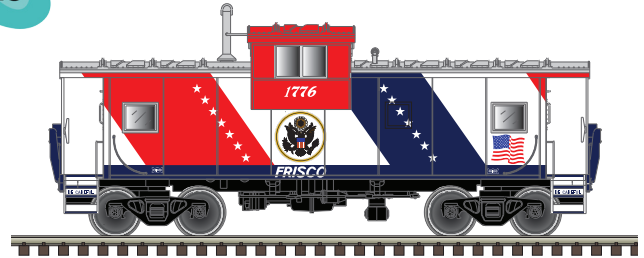

Frisco "Bicentennial"