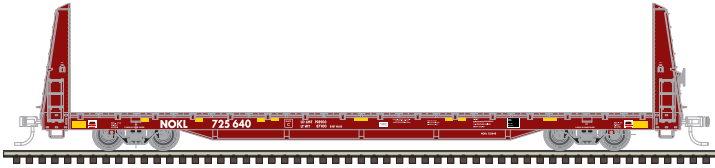

ATLAS TRAINMAN® HO BULKHEAD FLAT CAR

Ordering: <https://shop.atlasrr.com/d-464-april-2018-ho-scale-pre-orders.aspx>

Northwestern Oklahoma