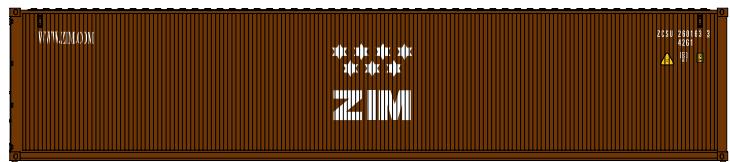

Evergreen (EGHU)

Maersk

Maersk Line (MRKU)

K-Line.com

FEATURES:

- 40' based on corrugated design with logo panels
- All containers feature opening doors
- Accurate painting and lettering
- 3 pieces per set

ZIM

ZIM Integrated Shipping Services models feature new doors with a 0-3-0 corrugation pattern.

PRE-ORDER ANNOUNCEMENTS - APRIL 2018

GUARANTEED PRE-ORDER DUE DATE: WEDNESDAY MAY 16th, 2018

ATLAS MASTER® N 40' STANDARD HEIGHT CONTAINER