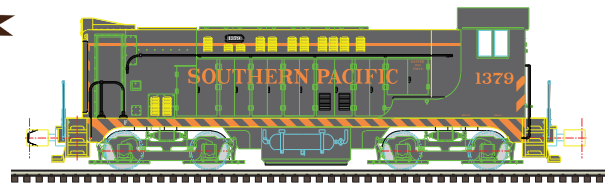

Southern Pacific