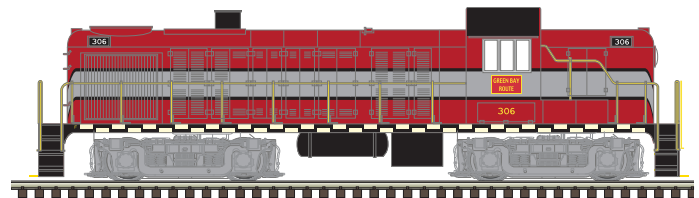

Green Bay & Western

with ESU Sound
(Gold Models only)