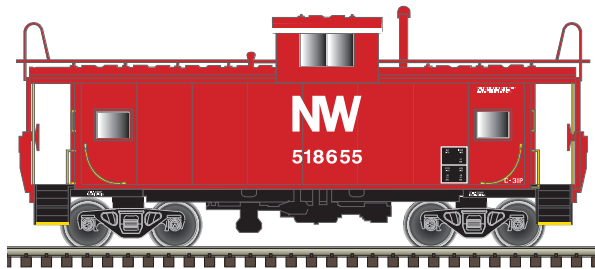

Norfolk & Western