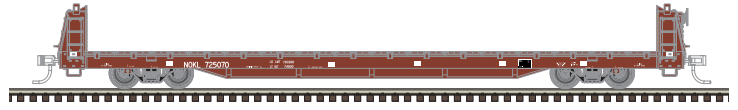

Northwestern Oklahoma (Short Bulkhead)