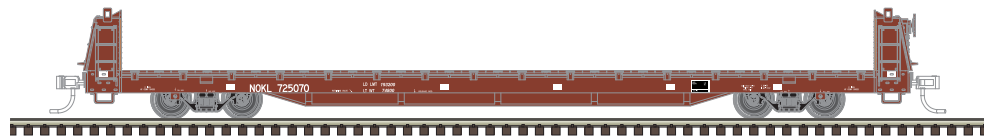

TTX w/stripes

Union Pacific w/stripes

CSX*

Canadian Pacific

Northwestern Oklahoma

Allegheny and Eastern

FEATURES:

- Side stake pockets
- Simulated tie-loops
- Fishbelly center-sill
- Prototypical pull-plates and lift rings
- Minimum Diameter Curve: 54" (3-Rail)
- Minimum Radius Curve: 36" (2-Rail)