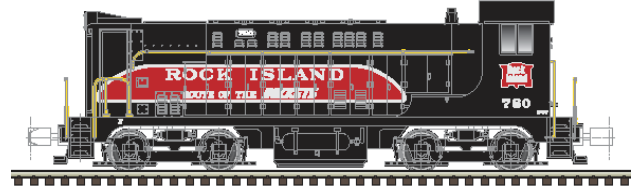

Rock Island