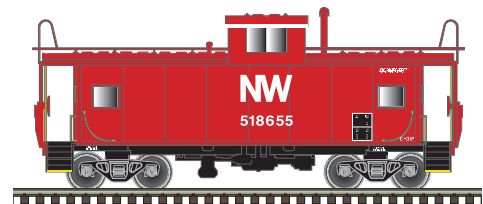

Norfolk Southern N&W Heritage Logo

Norfolk & Western