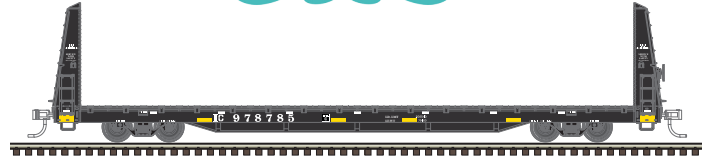

Illinois Central