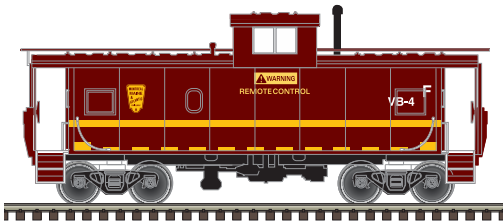

Frisco "Bicentennial"