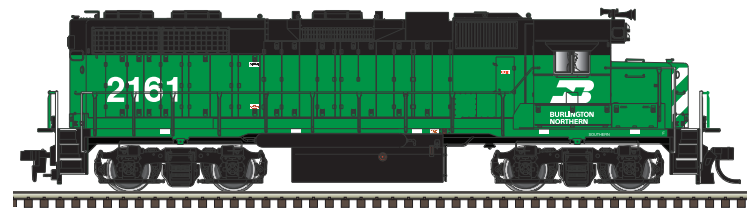

Burlington Northern