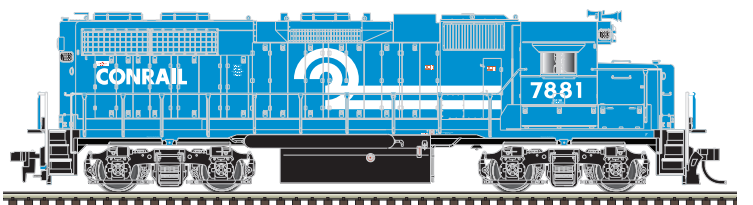

Bangor & Aroostook

Union Pacific

Burlington Northern

Chessie* (C&O)

Conrail

FEATURES:

- Directional lighting
- Walkway safety tread
- Blackened metal wheels
- Scale Speed™ motor
- Factory-equipped with AccuMate® knuckle couplers
- Dynamic brakes (as appropriate by railroad)
- Golden-white LEDs