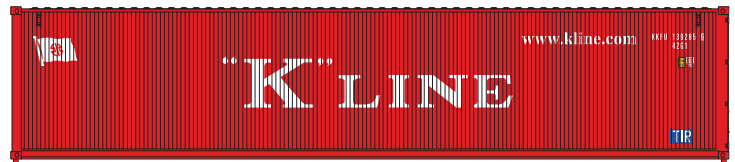

Evergreen (EGHU)

Maersk

Maersk Line (MRKU)

K-Line.com

FEATURES:

- 40' based on corrugated design with logo panels
- All containers feature opening doors
- Accurate painting and lettering
- 3 pieces per set