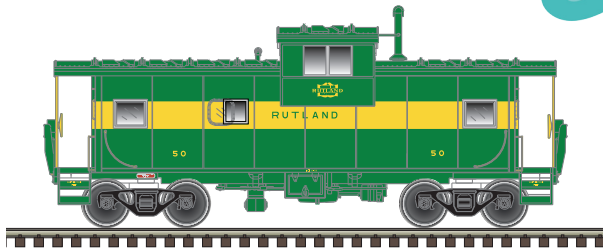

ATLAS MASTER® N EXTENDED VISION & STANDARD CABOOSE

Ordering: <https://shop.atlasrr.com/d-463-april-2018-n-scale-pre-orders.aspx>

NEW PAINT SCHEMES

Rutland