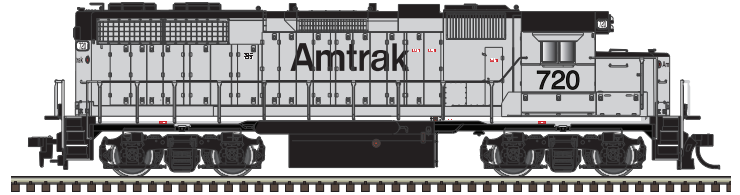

ATLAS MASTER® N GP-38 LOCOMOTIVE

Ordering: <https://shop.atlasrr.com/d-463-april-2018-n-scale-pre-orders.aspx>

Amtrak (Phase III Non-Revenue)
Officially licensed by Amtrak®