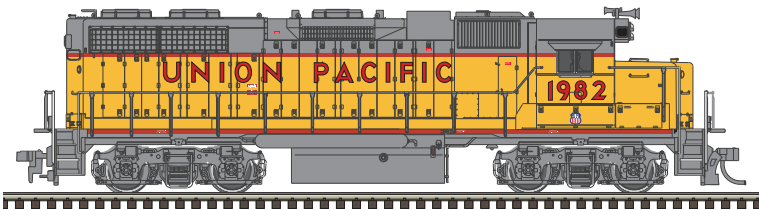

Union Pacific