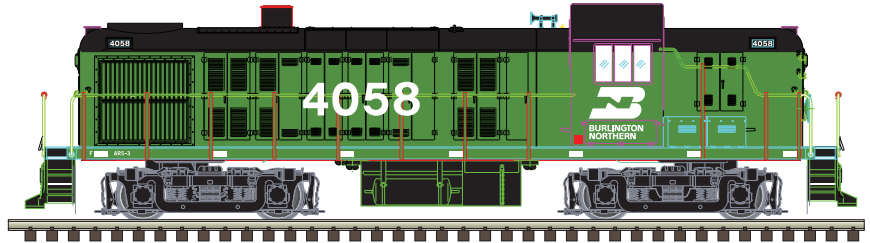

Ordering: <https://shop.atlasrr.com/d-463-april-2018-n-scale-pre-orders.aspx>

ESTIMATED ARRIVAL: 4th Quarter 2018 Arrival

ORDER IN PIECES	ITEM#	ROAD NAME/ROAD NUMBER	MSRP / UNIT
	50 002 257	Undecorated 1-(1-1) OUT Doors	\$26.95
	50 002 258	Undecorated 1-1 LTR Doors	\$26.95
	50 003 853	Undecorated 1-1 OTI Doors	\$26.95
	50 004 159	Undecorated 0-3-0 OUT Doors	\$26.95
NEW PAINT SCHEMES			
	50 004 160	Evergreen (EGHU) Set #1	\$34.95
	50 004 161	Evergreen (EGHU) Set #2	\$34.95
	50 004 162	K-Line.com Set #1	\$34.95
	50 004 163	K-Line.com Set #2	\$34.95
	50 004 164	Maersk (MRKU) Set #1	\$34.95
	50 004 165	Maersk (MRKU) Set #2	\$34.95
	50 004 166	Maersk Line (MRKU) Set #1	\$34.95
	50 004 167	Maersk Line (MRKU) Set #2	\$34.95
NEW MODEL			
	50 004 168	ZIM Set #1	\$34.95
	50 004 169	ZIM Set #2	\$34.95
TOTAL PIECES ORDERED			

ZIM Integrated Shipping Services models feature new doors with a 0-3-0 corrugation pattern.

ATLAS CLASSIC™ HO RS-3/RSD-4/5 LOCOMOTIVE

Ordering: <https://shop.atlasrr.com/d-464-april-2018-ho-scale-pre-orders.aspx>