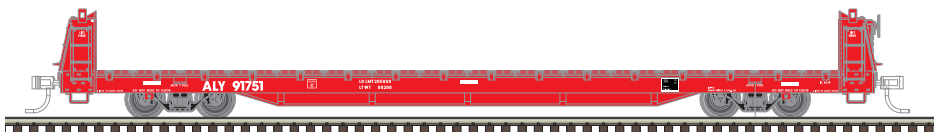

TTX w/stripes

Union Pacific w/stripes

CSX*

Canadian Pacific

Northwestern Oklahoma

Allegheny and Eastern

FEATURES:

- Side stake pockets
- Simulated tie-loops
- Fishbelly center-sill
- Prototypical pull-plates and lift rings
- Minimum Diameter Curve: 54" (3-Rail)
- Minimum Radius Curve: 36" (2-Rail)