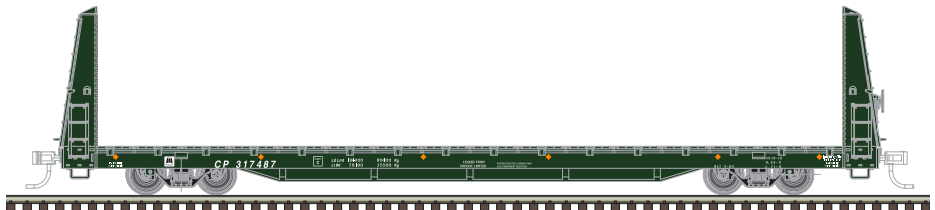

TTX w/stripes

Union Pacific w/stripes

CSX*

Canadian Pacific

Northwestern Oklahoma

Allegheny and Eastern

FEATURES:

- Side stake pockets
- Simulated tie-loops
- Fishbelly center-sill
- Prototypical pull-plates and lift rings
- Minimum Diameter Curve: 54" (3-Rail)
- Minimum Radius Curve: 36" (2-Rail)