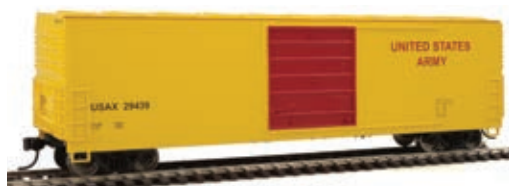

Order
now while
supplies
last!

Signature Equipment for Freight Service!

Save up to 29% on HO 50' Evans
Boxcars from WaltherMainline®

- Introduced in 1972 - some in service to the 2010s
- Fully assembled, nicely detailed & built for years of dependable service
- Correct 10' wide doors & 15' 6" height
- Factory finished in six bold, colorful schemes
- 33" turned metal wheelsets
- Proto MAX™ metal knuckle couplers

Single Cars

Normally $27.98 - **Now Just $20.98 each!**

US Army

910-1921 USAX
#29439
910-1922 USAX
#29442