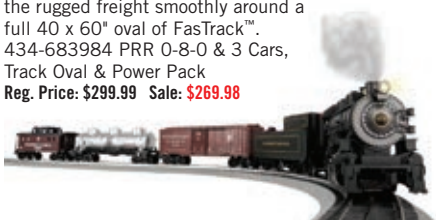

● Pennsylvania Flyer - 3-Rail w/Sound & LionChief® Remote & Bluetooth

Lionel. Champion of the rails, the Pennsylvania Flyer features a remote control. A powerful 0-8-0 leads the rugged freight smoothly around a full 40 x 60" oval of FasTrack™. 434-683984 PRR 0-8-0 & 3 Cars, Track Oval & Power Pack
Reg. Price: $299.99 Sale: $269.98