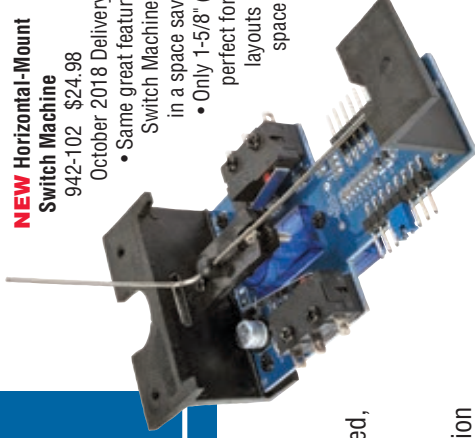

NEW Edge Connector for Tortoise® Switch Machine

942-142 pkg(2) \$7.98

November 2018 Delivery

- Plug & play wiring for Tortoise® Switch Machine (sold separately)
- Includes 6" (15.2cm) motor connection cable with plug for direct connection to Stall Motor Controller (942-161, sold separately)