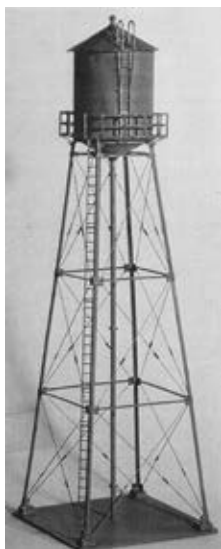

HO Industrial Water Tank
Tichy Train.
293-7019 Kit -
2-3/4 x 2-3/4 x 9"
7 x 7 x 22.9cm
Reg. Price: $27.50 Sale: **$23.98**