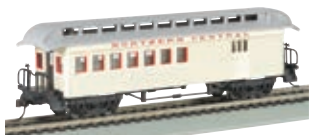

HO 72' Heavyweight Combine w/Round Door Window
Bachmann. A standard car on many passenger trains, fully-assembled HO model is based on Pennsylvania prototypes and features the porthole type window in the baggage door, authentic six-wheel trucks with metal wheels and E-Z Mate® knuckle couplers.
160-13607 PRR #5159 (Postwar Tuscan, Dulux, black)
Reg. Price: \$109.00 Sale: \$73.98