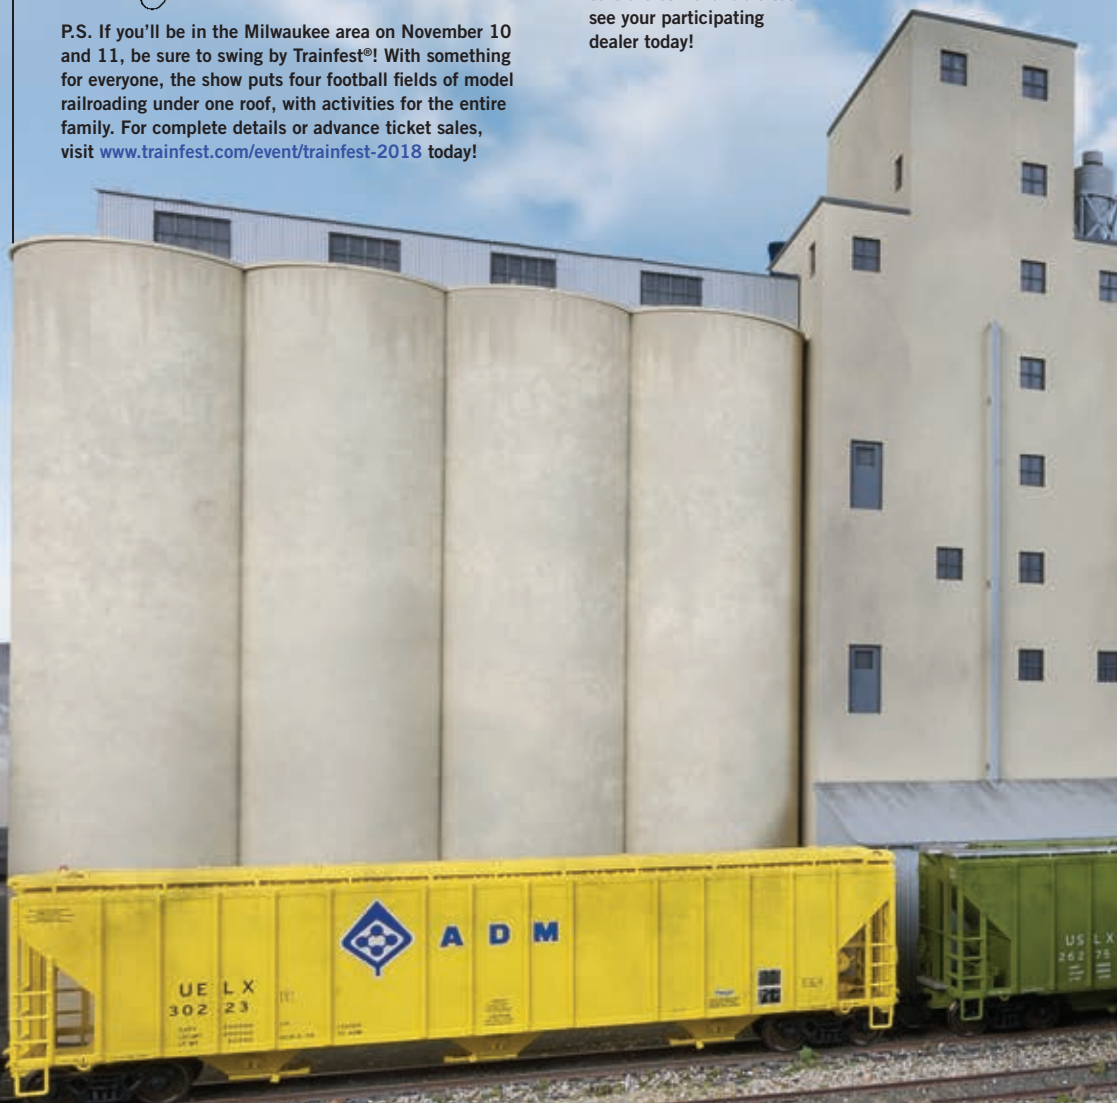

ON THE COVER

Everything old is new again - especially on railroads where flatcars have been hard at work from the very beginning! As shipper's needs changed, flatcars changed right along with them, but the basic idea is still at the heart of every flatcar. Modeling that variety is easy with the new HO 60' Pullman-Standard Flatcars from WalthersMainline. Based on prototypes introduced in the mid-1960s and still going strong today, choose five different car types for general service, trailer loading, heavy equipment and container loading – plus new OTTX cars for farm machinery announced on page 7! Some first series cars are still available too - see your participating dealer today!

HARVEST HUSTLE

Deep in the milling district grain dust mingles with the late morning mist. With the car unloading process in high gear the crew shuttles the cars across the adjacent street where a very patient driver waits at the flashing signals to cross. Just a few years ago 40' boxcars were still delivering grain to these customers, but by the 1980s big cars like these 55' Evans 4780 Cubic Foot 3-Bay Covered Hoppers handle twice the payload in a single car and they're easier to unload! Highly detailed WalthersProto® HO Scale cars like these in a realistic setting among Cornerstone® structures and SceneMaster™ Crossing Flashers go a long way toward making your scene look just like the prototype. The new WalthersProto cars and WalthersMainline® switcher are in stock now, check them out inside! And don't forget, the SceneMaster Crossing Flashers are part of the Lights and Signals Sale on pages 24 and 25!