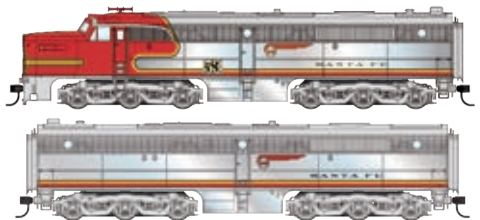

Santa Fe - Passenger Warbonnet®

- Painted & plated finish
- ATSF-style roof-mount & small nose-mount numberboards
- Working Mars light on PA

PA-PB Set

910-20079 #53L, 53A Sound & DCC 459.98

910-20080 #72L, 72A Sound & DCC 459.98

910-10079 #56L, 56A Standard DC 329.98

PA Only

910-20081 #58L Sound & DCC $239.98

910-20082 #61L Sound & DCC $239.98

910-10080 #60L Standard DC $179.98