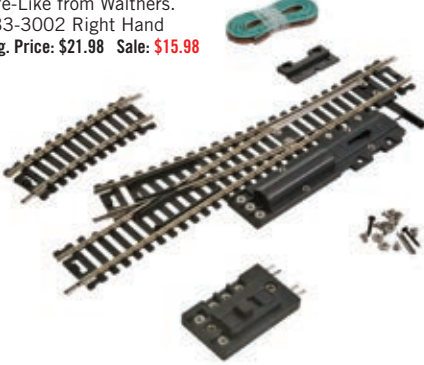

HO Code 110 (.110") 36" Ribbed-Back RP-25 Wheelsets
Kadee.
380-521 pkg(12)
Reg. Price: $12.05 Sale: **$10.98**

HO Code 88 (.088") 33" Smooth-Back RP-25 Wheelsets
Kadee.
380-530 pkg(12)
Reg. Price: $9.75 Sale: **$8.98**

HO #156 Whisker® Scale Knuckle Couplers - Kit - Magne-Matic®
Kadee.
380-15625
Long Centerset Shank - 25 Pair
Reg. Price: $46.25 Sale: **$41.98**

HO Barber S-2 70-Ton Roller Bearing Trucks
Kato.
381-31602 pkg(2)
Reg. Price: $5.98 Sale: **$5.49**

HO SCALE | TRACK

Limited Quantity Available

HO Remote-Controlled 18" Radius Turnout - Code 100 - Nickel Silver
Life-Like from Walthers.
433-3002 Right Hand
Reg. Price: $21.98 Sale: **$15.98**

HO Steel Track - Power-Loc
Life-Like from Walthers.
433-21316 9" Straight Terminal Rerailer
Reg. Price: $9.98 Sale: **$7.98**

HO Operating Ground Throw
Caboose Industries.
97-5218 Sprung .165" Travel w/Selectable End Fittings #218 pkg(5)
Reg. Price: $16.75 Sale: **$13.98**

HO Steel Track - Power-Loc™
Life-Like from Walthers.
433-21302 9" Straight pkg(4)
433-21303 18" Radius Curved pkg(4)
433-21317 3" Straight pkg(4)
Reg. Price: $9.98 Sale: **$7.98**
433-21318 22" Radius Curved pkg(4)
Reg. Price: $11.98 Sale: **$9.98**

HO Rail Joiners
Life-Like from Walthers.
433-3009 Nickel Silver For Code 100 Track pkg(48)
Reg. Price: $5.98 Sale: **$4.98**