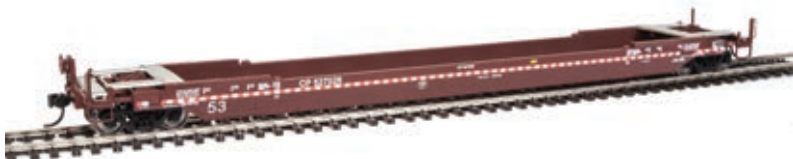

Gunderson Rebuilt

All-Purpose 53' Well Car

$39.98 each

920-109015 to
920-109024 Series

- Prototype conversions in service mid-2000s to the present
- Carries containers from 20' to 53'
- Authentic body "weld line" details