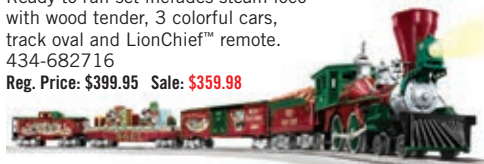

WALTHERS HOLIDAY GIFT GUIDE

Z Christmas Add-On Set

Märklin. Expand your #441-81705 Christmas Starter Set with two cars and a siding for more fun! Also includes a turnout, three straight and one curved track sections, a bumper and a decorated Christmas tree.

441-82720 Tank Car & Low-Side Gondola, Turnout & Track
Reg. Price: $89.99 Sale: **$80.98**

G The Night Before Christmas Train Set

Bachmann. Discover the magic of finding a train set under the tree! Santa can ride along as the 4-6-0 steam engine with working light, smoke and sound pulls its tender, gondola and caboose around the track oval.

160-90037

Reg. Price: $499.00 Sale: **$336.98**

G North Woods Logger Train Set

Bachmann. The pride of the North Woods Lumber Company, set comes with a 2-6-0 Mogul steam locomotive with operating headlight, smoke and chuff sound, tender with wood load, flatcar with logs, logging caboose, 5'4" x 4'3" oval of track and power pack with speed controller.

160-90122

Reg. Price: $599.00 Sale: **$403.98**

Build Your Own Wishlist!
www.walters.com

O Mickey's Holiday to Remember Train Set - 3 Rail

Lionel. Have a very Disney holiday as you watch Mickey and Minnie skating around on your present-filled gondola. Ready to run set includes steam loco with working headlight, smoke and sound, tender, gondola with crate load and caboose. Create a circular, rectangular or oval layout with the exclusive track system. Includes remote control.

434-682716

Reg. Price: $399.95 Sale: **$359.98**

On30 Village Street Car Set - Spectrum®

Bachmann. Celebrate the season railroad style. This festive streetcar set includes a color car, reversing E-Z Track® layout, a shed and a power pack.

160-25017 Christmas

Reg. Price: $275.00

Sale: **$185.98**

G Christmas Train Starter Set - Standard DC