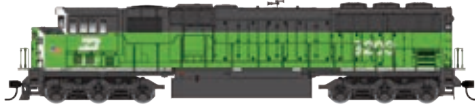

BN

910-20301 #9203 ESU Sound & DCC
910-20302 #9238 ESU Sound & DCC
910-10301 #9222 Standard DC
910-10302 #9247 Standard DC