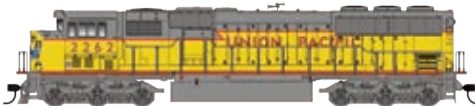

UP†

910-20311 #2262 ESU Sound & DCC
910-20312 #2313 ESU Sound & DCC
910-10311 #2277 Standard DC
910-10312 #2348 Standard DC

**SO MANY PRODUCTS
SO LITTLE SPACE!**

FIND MORE ONLINE NOW

1. Go to www.walters.com/monthly-flyer
2. Click **View Flyer Online**
3. **Page through, shop, enjoy!**

ADVANCE RESERVATION

WALTHERS MAINLINE

NEW HO

WaltersMainline Diesel Detail Kits
January 2018 delivery

- Make WaltersMainline diesels even more realistic in minutes
- Parts for all standard grab locations on model
- Durable factory-formed stainless steel wire
- Illustrated instructions
- Complete set details one model