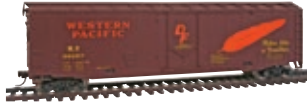

HO 50' Plug-Door Boxcar
WalthersTrainline™.
931-1675 WP[†] (Boxcar Red, orange, yellow, Large Feather Logo & Slogan)
931-1678 IC (orange, black, Large I Logo)
931-1679 NP (green, yellow, North Coast Limited Slogan)
Reg. Price: $17.98 Sale: $14.98