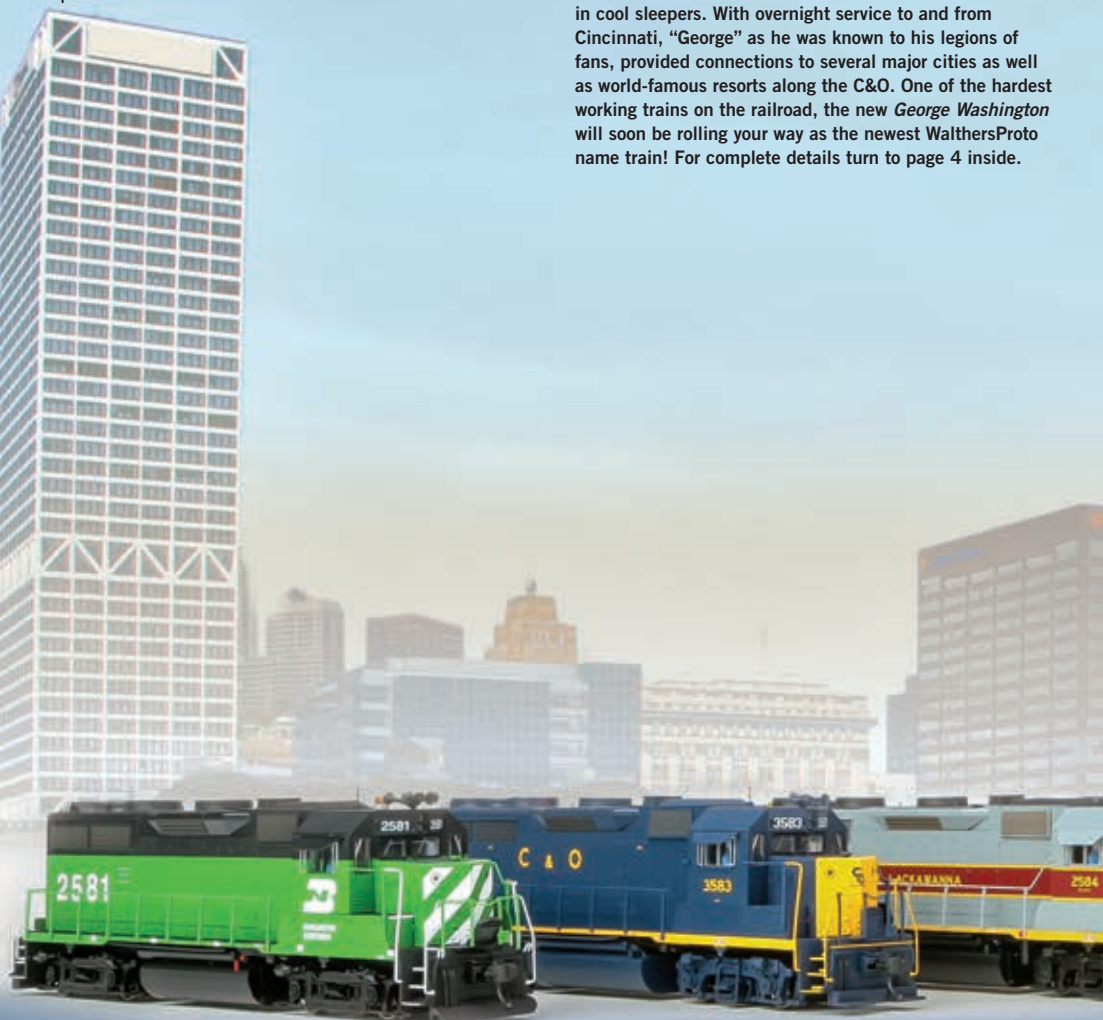

ON THE COVER

After a busy day sightseeing or working in the nation's capitol, eager travelers are checking their tickets and finding their seats in the comfortable streamlined cars assigned to the Chesapeake & Ohio's *George Washington*. They'll soon have a superb view of the Appalachians and later enjoy a leisurely dinner served with impeccable style in the newly rebuilt dormitory-diner. When it's time to call it a day, the train's gentle rhythm will lull them to sleep in cozy coach seats or between the crisp sheets waiting in cool sleepers. With overnight service to and from Cincinnati, "George" as he was known to his legions of fans, provided connections to several major cities as well as world-famous resorts along the C&O. One of the hardest working trains on the railroad, the new *George Washington* will soon be rolling your way as the newest WaltherProto name train! For complete details turn to page 4 inside.

MORE POWER TO YOU!

Mainline to short line, wherever there's freight to be moved you'll find EMD GP35s on the job – and now you can include them in your own HO railroad with these all-new models from WalthersProto®. Based on units built from early 1965 to 1966 with some still going strong today, this marks the first time a correct Phase II model has ever been available in HO. Each features period production details including a straight frame and inertial filter hatch, plus railroad-specific air horns, radio antennas and more factory-applied details. Crisp paint and lettering highlight the detailed body, and under the hood you'll find our smooth, powerful drive for outstanding performance.