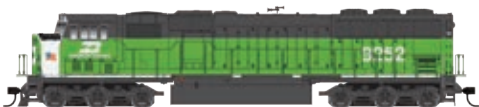

NEW HO WaltherMainline® EMD SD60M

June 2017 delivery

SoundTraxx® Sound & DCC \$199.98 each

Standard DC \$129.98 each

• Limited edition – one time run of these roadnumbers!

- Prototypes in service 1991 to present in main line & regional service
- Late-style safety cab with 2-piece windshield
- All new drive including newly tooled power trucks & sideframe
- Open grating on steps
- Available with factory-installed SoundTraxx sound for DCC & DC layouts
- 16-bit digital quality sound including horn & short toot, bell & prime mover
- 3 lighting functions
- Same powerful drive as WaltherProto® locos
- Molded drill starter points for grab irons (sold separately)
- RP-25 metal wheels
- Proto MAX™ metal knuckle couplers