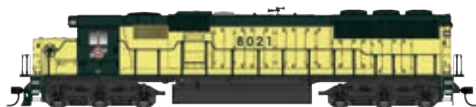

CNW+

910-19752 #8021 Sound & DCC

910-19753 #8052 Sound & DCC

910-9752 #8008 Standard DC

910-9753 #8039 Standard DC

CSX

910-19754 #8721

Sound & DCC

910-19755 #8790

Sound & DCC

910-9754 #8714

Standard DC

910-9755 #8787

Standard DC

NS

910-19756 #6688

Sound & DCC

910-19757 #6693

Sound & DCC

910-9756 #6678

Standard DC

910-9757 #6697

Standard DC

SOO

910-19758 #6036

Sound & DCC

910-19759 #6041

Sound & DCC

910-9758 #6022

Standard DC

910-9759 #6029

Standard DC

UP+

910-19760 #2203

Sound & DCC

910-19761 #2225

Sound & DCC

910-9760 #2174

Standard DC

910-9761 #2198

Standard DC

**SO MANY PRODUCTS
SO LITTLE SPACE!**
FIND MORE ONLINE NOW!
1. Go to www.walters.com/monthly-flyer
2. Click View Flyer Online
3. Page through, shop, enjoy!