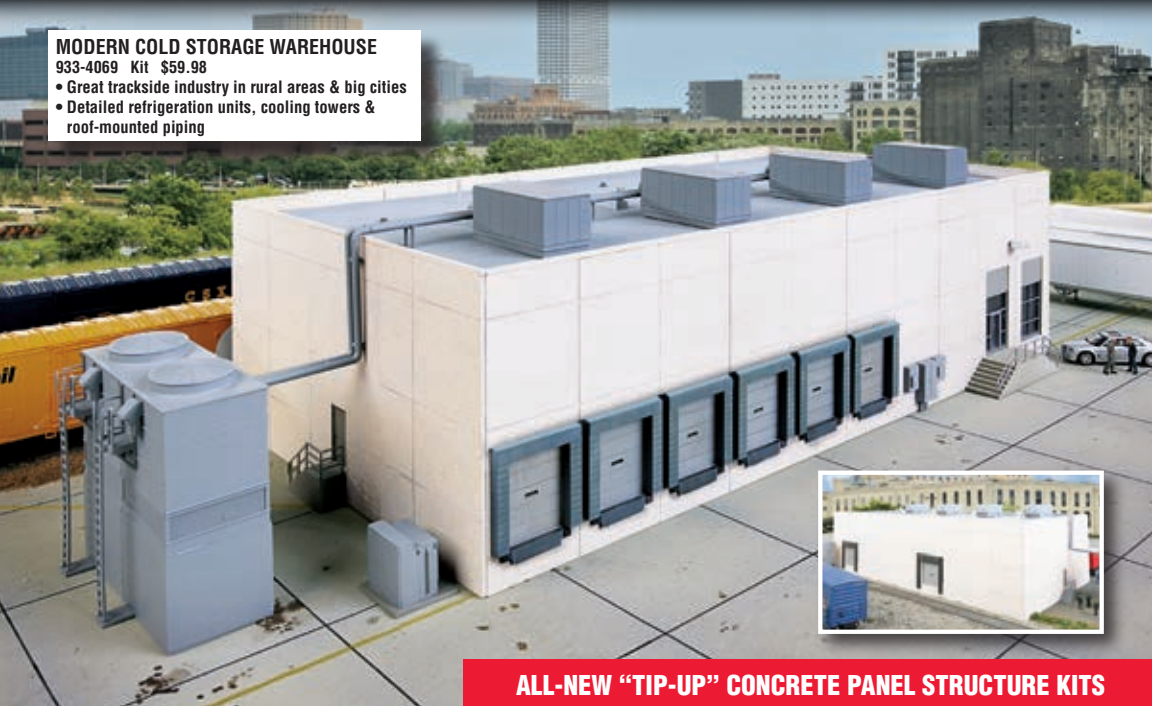

PRODUCT ARRIVING APRIL THROUGH JUNE 2017 – RESERVE NOW – walthers.com/MIP

MODERN COLD STORAGE WAREHOUSE

933-4069 Kit $59.98

- Great trackside industry in rural areas & big cities
- Detailed refrigeration units, cooling towers & roof-mounted piping