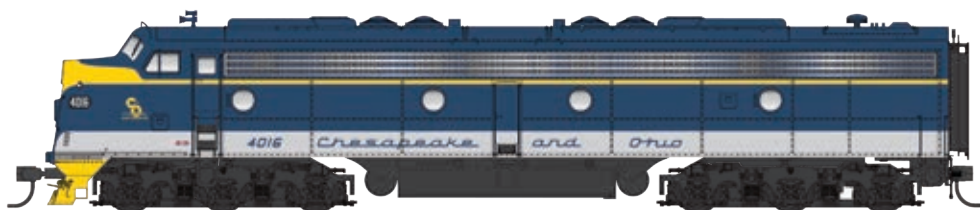

HO C&O Class PE-225 EMD E8A Units – April 2018 delivery

Based on Class PE-225 units #4010 - 4030 delivered in 1953 and in service to late 1960s with:

- **NEW** - Dual lens lower headlight in door
- Mars light in upper headlight opening
- Whip-type radio antenna w/conduit
- Brass Nathan five-chime air horn with all bells forward
- Farr air grilles
- Wire ladder grabs and separate MU connection on nose
- Automatic Train Stop pickup shoe
- Single steam generator
- Passenger pilot with exposed coupler
- Flush numberboards
- Spark arrestors
- Skirted fuel tank
- Winterization hatches
- Helical gears with 12:1 ratio for smooth, ultra-quiet running
- Superb paint & lettering
- Limited edition - one-time run of these configurations

A-A Sets

ESU LokSound & DCC $598.98 each

920-42360 #4016, 4021
920-42361 #4018, 4027

Standard DC $399.98 each

920-49360 #4016, 4021
920-49361 #4018, 4027

Matching A Units

ESU LokSound & DCC $329.98 each

920-42362 #4012
920-42363 #4029

Standard DC $229.98 each

920-49362 #4012
920-49363 #4029

WALTHERS

Support your local hobby shop • visit walters.com • call 1-800-4-TRAINS

Delivery dates, prices and specifications were accurate at press time, for updates visit walters.com. Photos show early preproduction models assembled and painted; sketches are for illustration purposes only - actual colors and details may vary.