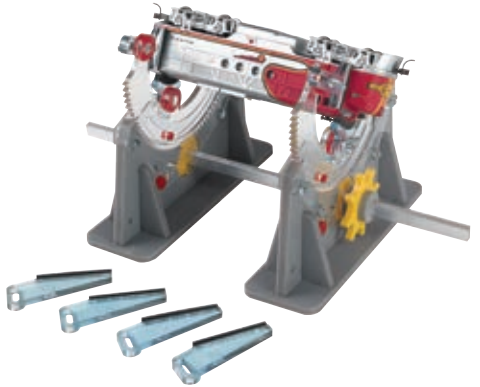

Liquid Gravity

Deluxe Materials Ltd.
806-BD38 8.5oz 240g
Price: \$14.99

HO Multi-Angle Rotating Locomotive Cradle

Bachmann.
160-39018
Price: \$99.00

Central Station CS3plus

Märklin.
441-60216
Price: \$879.99