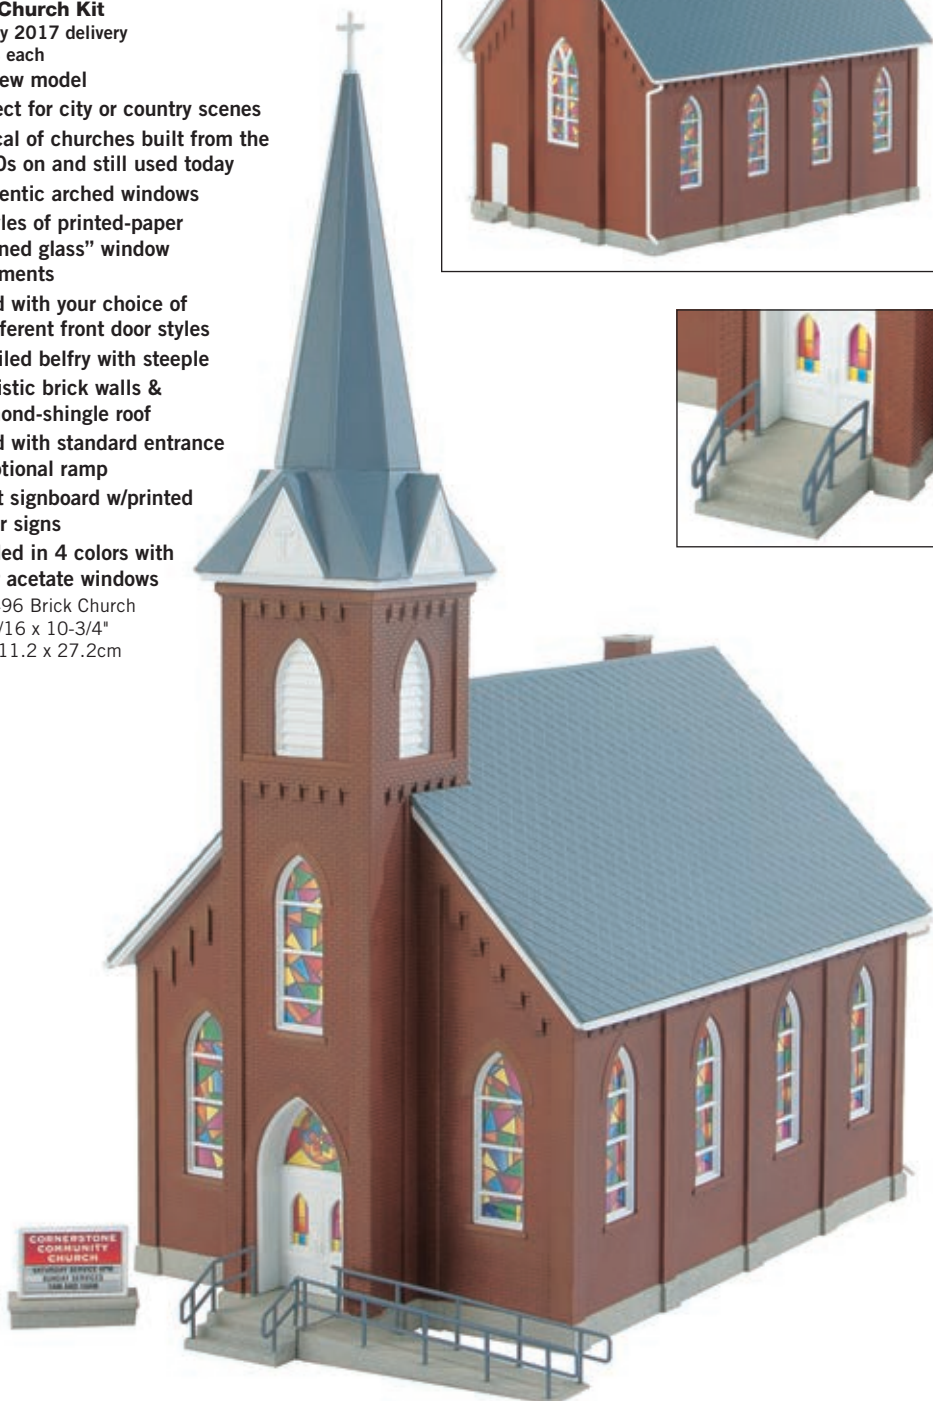

Flyer First

Order Today!

CORNERSTONE

NEW HO Cornerstone®

Brick Church Kit

February 2017 delivery

$49.98 each

- All-new model
- Perfect for city or country scenes
- Typical of churches built from the 1880s on and still used today
- Authentic arched windows
- 2 styles of printed-paper "stained glass" window treatments
- Build with your choice of 2 different front door styles
- Detailed belfry with steeple
- Realistic brick walls & diamond-shingle roof
- Build with standard entrance or optional ramp
- Front signboard w/printed paper signs
- Molded in 4 colors with clear acetate windows

933-3496 Brick Church

8 x 4-7/16 x 10-3/4"

20.4 x 11.2 x 27.2cm