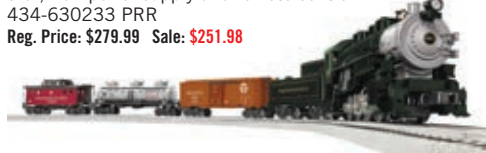

Limited Quantity Available

O Pennsylvania Flyer Train Set - 3-Rail w/RailSounds - LionChief

Lionel. The Pennsylvania Flyer is on the road headed for you! This freight set includes an O-8-0 steam locomotive, two cars, a caboos, a 40 x 50" 101.6 x 127cm FasTrack oval, wall power supply and remote control.

434-630233 PRR

Reg. Price: $279.99 Sale: **$251.98**

G Short Line Special Train Set - Li'l Big Haulers

Bachmann. It's all aboard for an exciting trip 'round the rails. A steam locomotive with operating headlight and tender leads 2 colorful passenger cars around a 4'3" circle of steel alloy track. Includes power pack and speed controller.

160-90197

Reg. Price: $299.00 Sale: **$197.98**