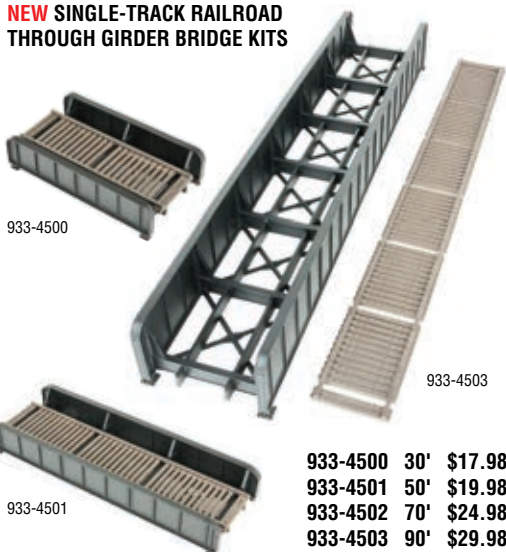

NEW SINGLE-TRACK RAILROAD THROUGH GIRDER BRIDGE KITS

933-4500 30' $17.98
933-4501 50' $19.98
933-4502 70' $24.98
933-4503 90' $29.98

NEW SINGLE-TRACK RAILROAD DECK GIRDER BRIDGE KITS

933-4505 30' Standard Level $17.98
933-4509 30' Low Level $17.98
933-4506 50' $19.98
933-4507 70' $24.98
933-4508 90' $29.98