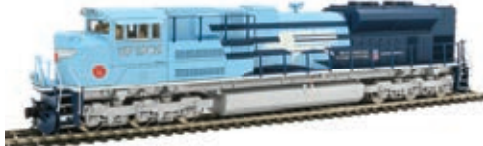

UP Heritage/Missouri Pacific†

- High headlight

910-19825 #1982 SoundTraxx Sound & DCC
910-9825 #1982 Standard DC