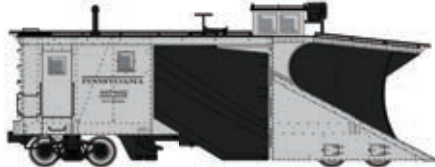

920-110023 PRR #497802 (gray, black)