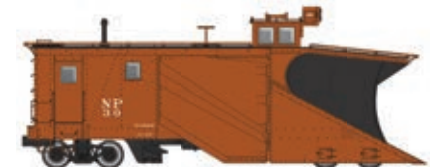

920-110021 NP #30 (brown, black)

Meet winter's worst with these plows

HO WalthersProto Russell Snowplow
$69.98 each
920-110009 to 110018 series