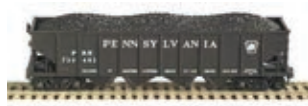

Limited Quantity Available
NEW N Class H21a 4-Bay Hopper

Bowser.

PRR (Tuscan, Early Lettering)
6-37751 #197192
6-37752 #197319
6-37753 #197344

PRR (Tuscan, Circle Keystone)

6-37754 #137724
6-37755 #137793
6-37756 #138040
6-37757 #138159

6-37758 #138185
6-37759 #138190

PRR (Tuscan, Shadow Keystone)

6-37760 #177060
6-37761 #177107
6-37762 #178002

6-37763 #178112
6-37764 #178166
6-37765 #178197

PRR (Tuscan, Circle Keystone, Coal goes to War)

6-37766 #138009
6-37767 #138226
6-37768 #138229

PRR (black, Plain Keystone)

6-37769 #723011
6-37770 #723090
6-37771 #723098

PRR (black, Plain Keystone, Block Reporting Marks)

6-37772 #720453
6-37773 #720460
6-37774 #909011

PC (black, Small Logo)

6-37775 #432366
6-37776 #432393
6-37777 #432801

N&W (Boxcar Red, Block N&W)

6-37778 #135521
6-37779 #135587
6-37780 #135640