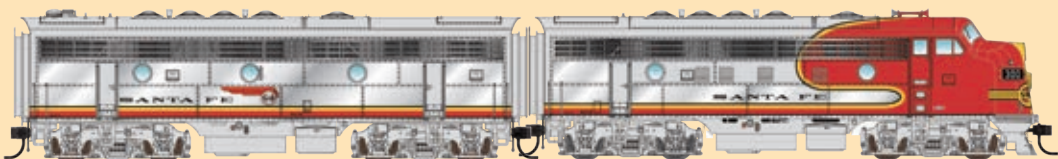

Santa Fe's *El Capitan* was the first choice for travelers between Chicago and Los Angeles, reaching new levels of luxury as a conventional streamliner in 1954 when the first "Big Domes" arrived. Capturing the spirit of the 1954 *El Capitan*, our newest HO name train includes four new cars – six authentic models in all – that later served on other Santa Fe streamliners. New 300-Class F7s in full Warbonnet® colors will also be available for an authentic model from start to finish.

Santa Fe 300-Class F7 Diesels – Based on post-1953 engines #300-305

- April 2017 Delivery for all models
- Limited edition – one-time run of these configurations
- Available with SoundTraxx® Tsunami® Sound for DCC and DC layouts
- Five-pole, skew-wound, high-torque, high-efficiency can motor
- Helical gears with 14:1 ratio for smooth, ultra-quiet running
- Proto MAX™ metal knuckle couplers
- Detailed to match post-1953 cosmetic upgrades featuring:
 - Vertical "Farr" type etched stainless grilles
 - Door-mounted headlight & Mars light
 - 36" dynamic brake fan
 - 2 single-chime air horns
 - Plated metal & painted finish
 - Complete scale fuel tank with skirting, hangers, battery box & underframe detail