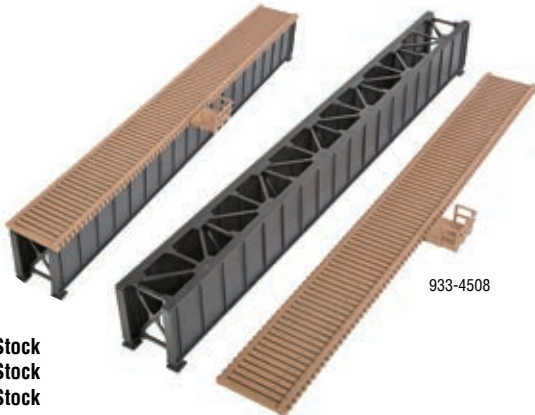

NEW SINGLE-TRACK RAILROAD THROUGH GIRDER BRIDGE KITS

933-4500

933-4501

NEW SINGLE-TRACK RAILROAD DECK GIRDER BRIDGE KITS

- 933-4505 30' Standard Level \$17.98
- 933-4509 30' Low Level \$17.98
- 933-4506 50' \$19.98
- 933-4507 70' \$24.98
- 933-4508 90' \$29.98