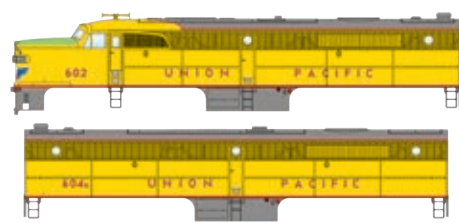

Union Pacific[†]

PA-PB set

- Working Mars light on A unit

910-20075 #602, 607B Sound & DCC

910-20076 #603, 605B Sound & DCC

910-10075 #601, 604B Standard DC

PA only

- Working Mars light