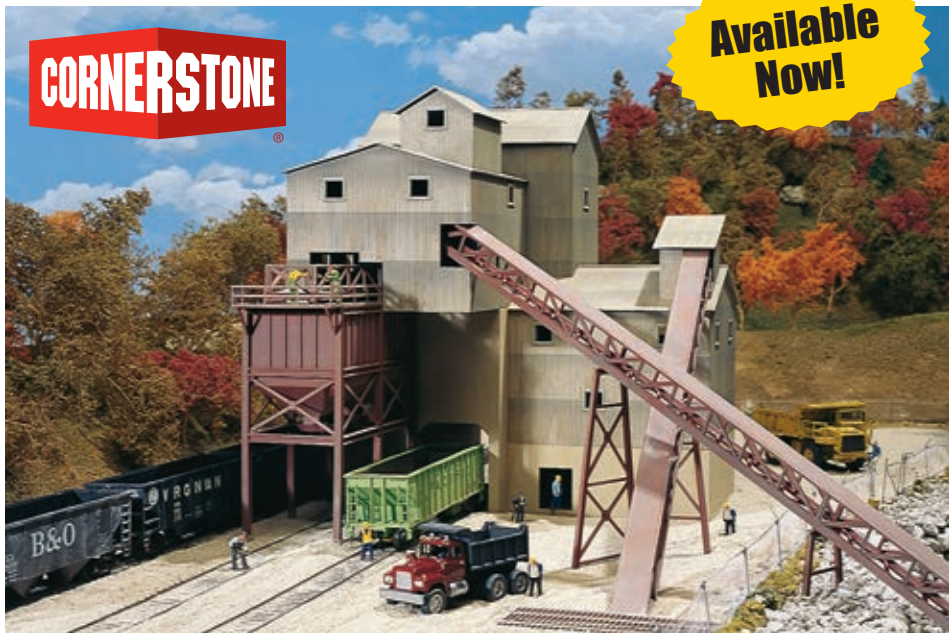

MODEL A COMPLETE SCENE!

HO Cornerstone® Glacier Gravel Company Kit

933-3062 $49.98