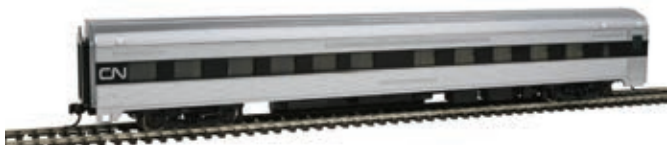

HO SCALE | PASSENGER CARS

NEW HO 85' Pullman-Standard Bi-Level Commuter Coach
WalthersProto®.

Lighted
920-16605 Alaska Railroad
Price: $89.98
Standard
920-15505 Alaska Railroad
Price: $79.98

NEW HO 85' Pullman-Standard 56-Seat Coach
WalthersProto.

Lighted
920-16601 B&O (blue, gray, yellow)
920-16602 IC (brown, orange)
920-16603 KCS (black, silver, yellow, red)
920-16604 NYC (2-Tone Gray)
920-16605 N&W (maroon, black)
Price: $79.98
Standard
920-15600 Undecorated
Price: $69.98

Limited Quantity Available
HO 85' ACF 44-Seat Coach - UP Heritage Series
WalthersProto.

Lighted
920-18500 UP[†] Katy Flyer
920-18501 UP[†] Portland Rose
920-18502 UP[†] Sunshine Special
Reg. Price: $79.98 Sale: $63.98
Standard
920-18000 UP[†] Katy Flyer
920-18001 UP[†] Portland Rose
920-18002 UP[†] Sunshine Special
Reg. Price: $69.98 Sale: $51.98

HO 85' ACF 48-Seat Diner - UP Heritage Series
WalthersProto.

Lighted
920-18600 UP[†] City of Los Angeles
Reg. Price: $79.98 Sale: $63.98
Standard
920-18100 UP[†] City of Los Angeles
Reg. Price: $69.98 Sale: $55.98

HO 85' ACF Dome Coach - UP Heritage Series
WalthersProto.

Lighted
920-18550 UP[†] Columbine
Reg. Price: $89.98 Sale: $71.98
Standard
920-18050 UP[†] Columbine
Reg. Price: $79.98 Sale: $63.98

NEW HO 85' Budd 10-6 Sleeper
WalthersMainline.
910-30100 Painted, Unlettered (silver)
910-30110 CN (silver, black, Noodle Logo)
Price: $34.98

HO 85' ACF Dome Lounge - UP Heritage Series
WalthersProto.

Lighted
920-18700 UP[†] City of San Francisco
920-18701 UP[†] Harriman
920-18702 UP[†] Walter Dean
Reg. Price: $89.98 Sale: $71.98
Standard
920-18200 UP[†] City of San Francisco
920-18201 UP[†] Harriman
920-18202 UP[†] Walter Dean
Reg. Price: $79.98 Sale: $63.98

HO 85' ACF Dome Diner - UP Heritage Series
WalthersProto.

Lighted
920-18650 UP[†] Colorado Eagle
920-18651 UP[†] City of Portland
Reg. Price: $89.98 Sale: $71.98
Standard
920-18150 UP[†] Colorado Eagle
920-18151 UP[†] City of Portland
Reg. Price: $79.98 Sale: $63.98

NEW HO 85' Budd Large-Window Coach

WalthersMainline™.
910-30000 Painted, Unlettered (silver)
910-30010 Alaska Railroad (silver, blue)
910-30011 CN (silver, black, Noodle Logo)
910-30012 SOU Railway (silver)
Price: $34.98

NEW HO 85' Budd 10-6 Sleeper
WalthersMainline.
910-30111 SOU Railway (silver)
Price: $34.98

HO 72' Heavyweight Combine w/Round Door Window
Bachmann.

PRR
160-13601 #9921 (Postwar, Tuscan Red, yellow)
160-13607 #5159 (Postwar Tuscan, Dulux, black)
Reg. Price: $105.00 Sale: $69.98