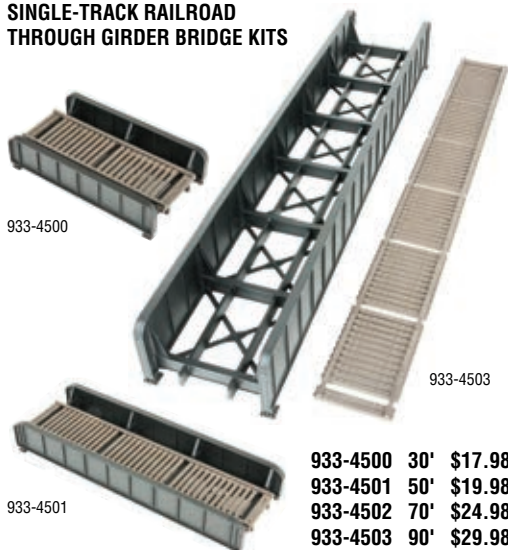

YOUR SOURCE FOR REALISTIC BRIDGES

HO SCALE

NEW SINGLE-TRACK RAILROAD GIRDER BRIDGE KITS

MARCH 2016 DELIVERY

- Part of the new Cornerstone Engineered Bridge System
- Fits steam-, diesel- and modern-eras
- Available in four common lengths to match prototype practice
- Perfect as approach spans for bigger Cornerstone and other bridge kits
- Build with open or ballasted deck
- Add to new or existing scenery with Center Piers (933-4550) and Abutments (933-4551) available separately
- Use with Walthers Code 83 Bridge Track (948-886 or 948-899, both sold separately) plus flexible, sectional & hand-laid track or your own rail
- Detailed plastic parts molded in dark gray

SINGLE-TRACK RAILROAD THROUGH GIRDER BRIDGE KITS

- 933-4500 30' \$17.98
- 933-4501 50' \$19.98
- 933-4502 70' \$24.98
- 933-4503 90' \$29.98

NEW SINGLE-TRACK RAILROAD DECK GIRDER BRIDGE KITS

- 933-4505 30' Standard Level \$17.98
- 933-4509 30' Low Level \$17.98
- 933-4506 50' \$19.98
- 933-4507 70' \$24.98
- 933-4508 90' \$29.98