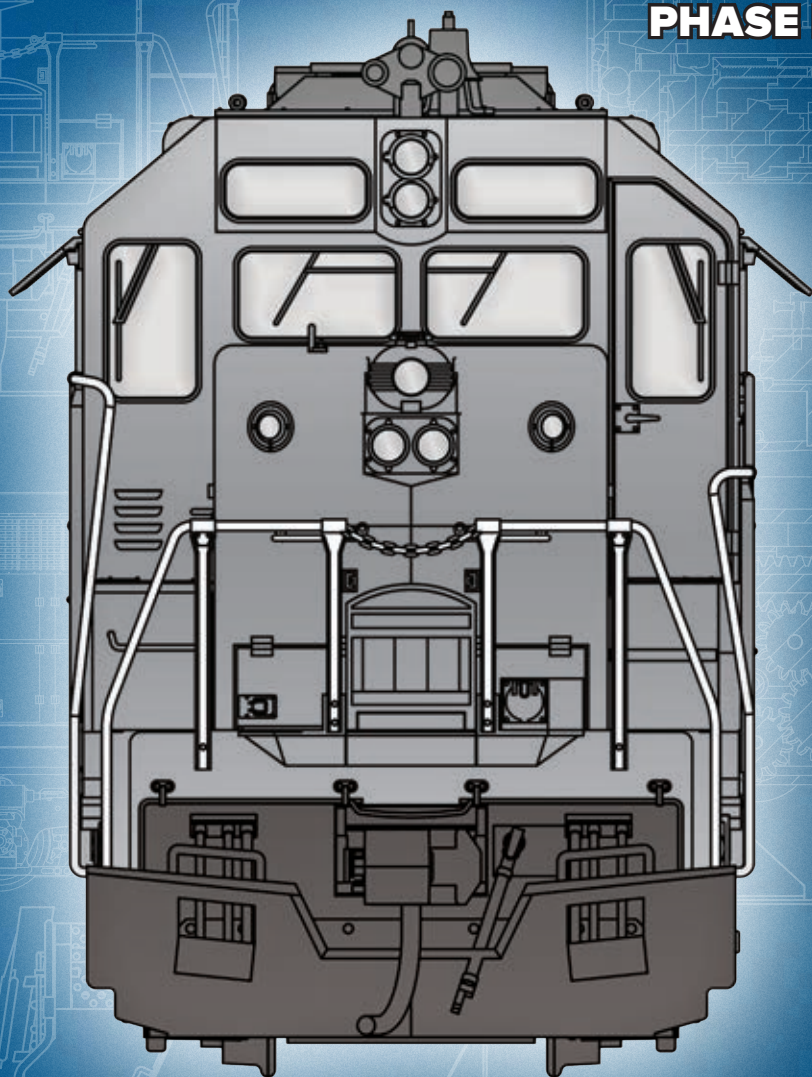

WALTHERS

FLYER

Your Number One Resource for Model Railroad Product Information

ALL NEW
WALTHERS PROTO
EMD GP35

PHASE II

New Spotlight Deals Inside!

MARCH 2016
Sale Ends 4-15-16

Only In This Issue
LIGHT UP YOUR LAYOUT