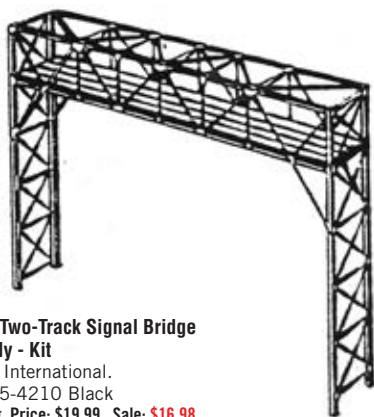

N Two-Track Signal Bridge Only - Kit
NJ International.
525-4210 Black
Reg. Price: $19.99 Sale: **$16.98**

N SCALE | STRUCTURES

N Interstate Fuel & Oil Walthers Cornerstone®.
933-3200 Kit
Reg. Price: $31.98 Sale: **$26.98**

N Water Street Freight Terminal
Walthers Cornerstone.
933-3201 Kit -
11 x 3-1/2"
27.5 x 8.7cm
Reg. Price: $34.98 Sale: **$29.98**

N Allied Rail Rebuilders
Walthers Cornerstone.
933-3211 Kit -
5-1/2 x 5-5/8 x 3-1/2"
13.7 x 14 x 8.7cm
Reg. Price: $34.98 Sale: **$27.98**