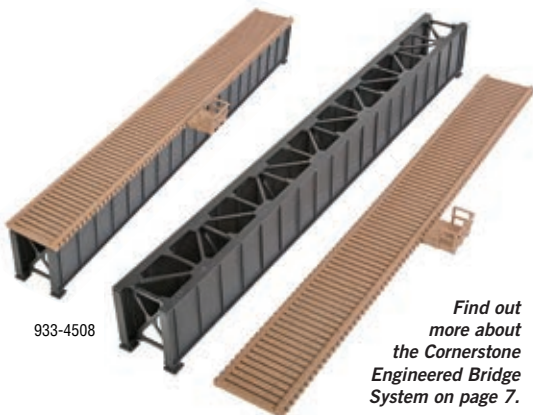

933-4508

Find out more about the Cornerstone Engineered Bridge System on page 7.

SINGLE-TRACK RAILROAD BRIDGE CONCRETE PIERS

933-4550 pkg(2) $19.98
JANUARY 2016 DELIVERY

NEW DOUBLE-TRACK RAILROAD BRIDGE CONCRETE PIERS

933-4552 pkg(2) $24.98

SINGLE-TRACK RAILROAD BRIDGE CONCRETE ABUTMENTS

933-4551 pkg(2) $19.98
JANUARY 2016 DELIVERY

NEW DOUBLE-TRACK RAILROAD BRIDGE CONCRETE ABUTMENTS

933-4553 pkg(2) $24.98

NEW BRIDGE SHOES AND ADAPTER ASSORTMENT

933-4559 $9.98

- Multiple styles of bridge shoes, pedestals & shims
- Simplifies aligning & combining Cornerstone bridge kits for more realism

Support your local hobby shop • visit walthers.com • call 1-800-4-TRAINS

Preproduction models shown, some details and colors may vary.