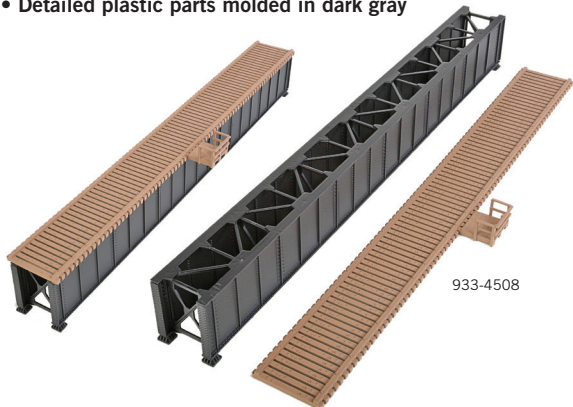

933-4508

933-4505 30' Standard Level $17.98
933-4509 30' Low Level $17.98

933-4506 50' $19.98
933-4507 70' $24.98
933-4508 90' $29.98

NEW HO Cornerstone Bridge Shoes & Adapter Assortment

March 2016 Delivery
$9.98 Each

- Multiple styles of bridge shoes, pedestals & shims
- Simplifies aligning & combining Cornerstone bridge kits for longer spans
- Detailed plastic parts molded in dark gray

933-4559 Bridge Shoes & Adapters

NEW HO Cornerstone Double-Track Railroad Bridge Concrete Piers Kit

- Common prototype design used with various types of bridges
- Use with Cornerstone Double-Track Railroad Bridges (sold separately)
- Simulates poured concrete construction
- Molded cut lines for easy height adjustment

- Build with or without cutwater ends for extra realism

- Adaptable to other bridges
- Parts for 2 complete piers

933-4552 pkg(2) $24.98

NEW HO Cornerstone Double-Track Railroad Bridge Concrete Abutments Kit

- Common prototype design used with various types of bridges
- Fits steam-, diesel- & modern-eras
- Use with Cornerstone & other double-track railroad bridges (sold separately)
- Simulates poured concrete construction
- Molded cut lines for easy height adjustment

- Parts for 2 complete abutments

933-4553 pkg(2) $24.98

NEW HO Cornerstone Steel Railroad Bridge Tower Kit

- Common prototype design used with various types of bridges
- Fits steam-, diesel- & modern-eras
- Highly detailed parts
- Easily cut to 3 different heights
- 2 sizes of concrete pedestals included
- Use with Cornerstone Standard 30, 50 & 70' Deck Girder Bridges (each sold separately) to model a continuous viaduct

933-4554 Steel Railroad Bridge Tower $24.98

NEW HO Cornerstone Steel Railroad Bridge Tower Bent Kit

- Common prototype design used with various types of bridges
- Fits steam-, diesel- & modern-eras
- Highly detailed parts
- Easily cut to 3 different heights
- 2 sizes of concrete pedestals included
- Use with Cornerstone Standard 30, 50 & 70' Deck Girder Bridges (each sold separately) to model a continuous viaduct

933-4555 $19.98