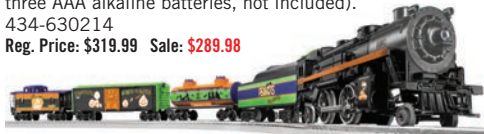

Limited Quantity Available

Peanuts® Halloween Train Set - LionChief

Lionel. The Peanuts gang is ready for some Halloween adventures! This classic train set includes a 2-4-2 steam locomotive, two cars, caboose, a 40 x 50" 101.6 x 127cm FasTrack oval, wall power supply, remote control (requires three AAA alkaline batteries, not included).

434-630214
Reg. Price: $319.99 Sale: **$289.98**

Limited Quantity Available

FT Train Set - Conventional 3-Rail w/Horn & Bell

Lionel. An awesome Southern Pacific FT diesel engine thunders around a 40 x 60" FasTrack oval followed by three freight cars and a bay window caboose.

434-630217 SP (Black Widow, black, orange, silver, red)
Reg. Price: $479.99 Sale: **$429.98**