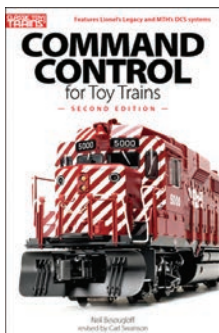

NEW Command Control for Toy Trains
Kalmbach. Features practical advice on operating Lionel's new Legacy system and updated information for running MTH's DCS system as well as Lionel's earlier TrainMaster system. 400-8395 2nd Edition
Reg. Price: $17.95 Sale: $14.98