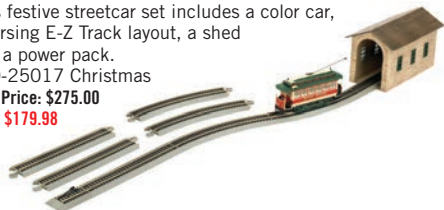

On30 Village Street Car Set - Spectrum®

Bachmann. Celebrate the season railroad style. This festive streetcar set includes a color car, reversing E-Z Track layout, a shed and a power pack. 160-25017 Christmas

Reg. Price: $275.00 Sale: $179.98