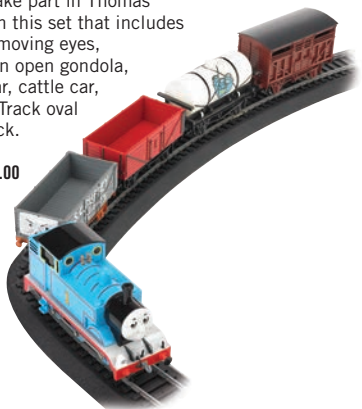

HO Emily's Passenger Train Set - Thomas & Friends

Bachmann. Spend the day sightseeing on the Isle of Sodor with Emily and her two coaches. Set includes 46 x 38" E-Z Track oval, power pack and speed controller.

160-684

Reg. Price: $219.00 Sale: **$149.98**