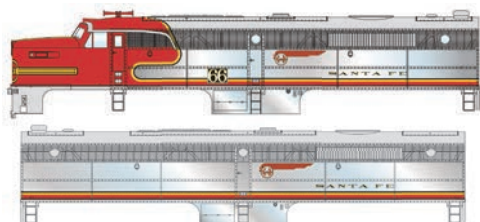

Flyer First

Order Today!

MAKING RAILROAD HISTORY **WALTHERS MAINLINE.**

NEW HO WalthersMainline® Alco PA & PB

April 2016 Delivery

• **Limited edition – one time run of these roadnumbers!**

- Prototypes in passenger service 1946 to 1968
- Available with factory-installed SoundTraxx® sound for DCC & DC layouts
  - 16-bit digital quality sound
  - Horn & short horn toot
  - Bell
  - Prime mover
  - 3 lighting functions

Santa Fe - Passenger Warbonnet

- Plated & painted finish
- Roof-mounted numberboard
- Working Mars light on PA

PA-PB Sets

SoundTraxx® Sound & DCC $459.98 Each

Standard DC $319.98 Each

910-20063 #55L, 55A SoundTraxx Sound & DCC

910-20064 #67L, 71A SoundTraxx Sound & DCC

910-10063 #54L, 54A Standard DC

910-10064 #66L, 57A Standard DC

Matching PA Units

SoundTraxx® Sound & DCC $239.98 Each

Standard DC $169.98 Each

910-20065 #63L SoundTraxx Sound & DCC

910-20066 #71L SoundTraxx Sound & DCC

910-10065 #57L Standard DC

910-10066 #69L Standard DC

- Same powerful drive as WalthersProto® locos featuring:
  - 5-pole skew-wound motor
  - 14:1 gear ratio
  - Helical-cut gears for quiet operation & easy multiple unit operation
  - All-wheel drive & electrical pickup
  - Dual machined brass flywheels
  - Heavy die cast chassis
  - Constant & directional lights
- Factory-installed handrails
- Molded drill starter points for grab irons (sold separately)
- RP-25 metal wheels
- Proto MAX™ metal knuckle couplers