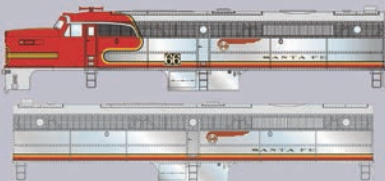

A FRESH LOOK AT TOMORROW

Pulling out all the stops to make passenger trains profitable, the combined efforts of the consolidated B&O and C&O are shining through in today's *Capitol Limited* consist. Innovative new ideas are everywhere, from ticket sales to the paint booth, where cars are starting to return to service in a bright new color scheme. We're in time to see one of the freshly shopped 56-seat coaches – but not for long as the E9s on the point dig in and accelerate out of town!

Many postwar streamliners added or expanded coach service in the 1950s, and upgrading your flagship is easy with the new WalthersProto® 85' Pullman-Standard 56-Seat Coach.

NEW HO WalthersProto 85' Pullman-Standard 56-Seat Coach

920-15601 B&O (Post 1964 blue, yellow, gray) $69.98

NEW HO WalthersProto 85' Pullman-Standard City Series 56-Seat Coach

920-9401 Baltimore & Ohio (original gray, blue) $69.98

NEW HO WalthersProto 85' Budd Land Series 24-8 Slumbercoach Sleeper

920-9403 B&O (real metal finish) $79.98

NEW HO WalthersProto 85' Budd Bird Series 16-4 Sleeper

920-9404 B&O (partial metal finish) $79.98

SAVE A TREE – GO PAPERLESS!

Switch to Walthers online Flyer at walthers.com for quick and easy downloading and ordering. To be removed from the mailing list, contact customer service at 1-800-487-2467 or email your customer number, name and address to custserv@walthers.com.

WHAT'S INSIDE

HO WalthersMainline Alco PA & PB pg 4