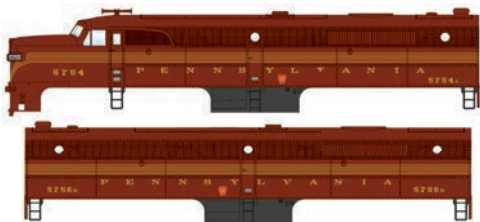

910-20066 #71L SoundTraxx Sound & DCC

910-10065 #57L Standard DC

910-10066 #69L Standard DC

- Same powerful drive as WalthersProto® locos featuring:
 - * 5-pole skew-wound motor
 - * 14:1 gear ratio
 - * Helical-cut gears for quiet operation & easy multiple unit operation
 - * All-wheel drive & electrical pickup
 - * Dual machined brass flywheels
 - * Heavy die cast chassis
 - * Constant & directional lights
- Factory-installed handrails
- Molded drill starter points for grab irons (sold separately)
- RP-25 metal wheels
- Proto MAX™ metal knuckle couplers