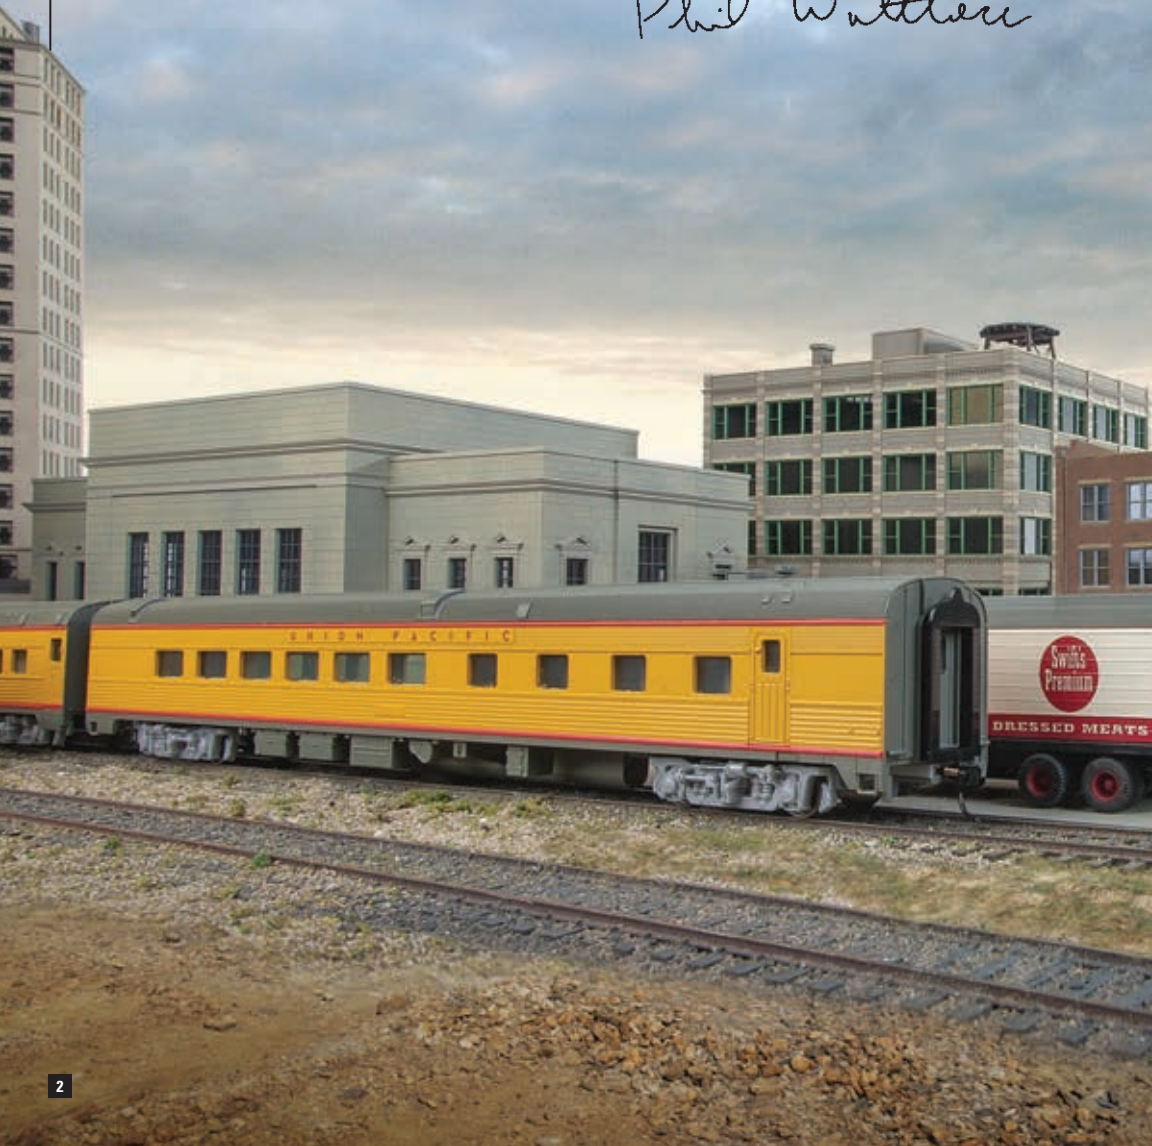

WELCOME

Get your layout up and growing this month with exciting new products, super deals and more, all in this issue of Walthers Flyer!

From the moment Bill Walthers launched the company back in May of 1932, we've been dedicated to helping you find the models and supplies your layout needs. To celebrate the start of our 83rd year of service, we've put together a great selection of summer-themed projects for our annual Founder's Day Sale. Turn to page 10 for the complete list.

Handle heavy freight in style with the newest WalthersProto SD9s on your HO Roster. Packed with railroad-specific details, and available in four exciting schemes, check out the next run on page 4 in this issue.

Passengers will ride in style aboard the new Pullman-Standard 56-Seat Coaches from WalthersProto. A great addition to postwar streamliners, see the complete list of roadnames and features now on page 5.

Perfect for operation or collection, our new Union Pacific® ACF Baggage Cars are a must-for summer fantrip service! Check out the amazing full-color American flag scheme and the new "Art Lockman" cars on page 5.

Get more details on these new models at walthers.com, by calling us at 1-800-487-2467, or visit your participating hobby shop to reserve any new product in this issue.

Happy Modeling!

Phil Walthers