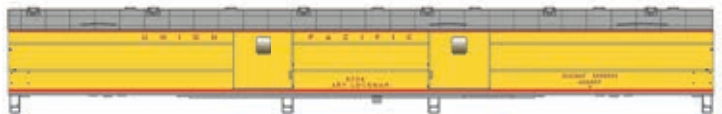

920-9200 American Flag Scheme $79.98

Get the latest news on Walthers products & delivery updates at walthers.com

Be the first to order - they may be gone before you know it.