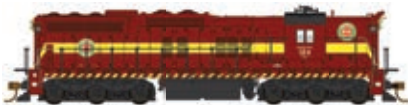

Tsunami Sound & DCC

920-41617 #6129 920-41618 #6139

Standard DC

920-48617 #6131 920-48618 #6146

Duluth, Missabe & Iron Range

Based on Phase 2 units from Late 1950s to Early 1970s with:

- NEW Hood-Mounted Bell and Bracket
- Rolled Handrails
- Firecracker Radio Antenna
- Nathan P5 Horn
- Winterization Hatch
- Short Hood Forward Operation