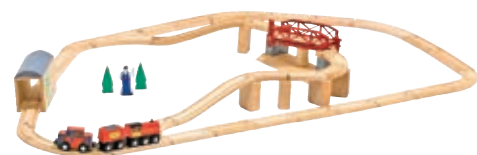

NEW HO Conversion for M60A3TTS/M60 Tank

Trident.
729-96004
Reg. Price: \$6.99 Sale: **\$5.98**

TOYS

Mountain Tunnel Wooden Train Set

Melissa & Doug. A 2-level mountain bridge and three cool train tunnels including the Magic Mine tunnel with sound effects add extra fun to this set. A special train car magically fills with treasure.
488-611
Reg. Price: \$129.99 Sale: **\$116.98**