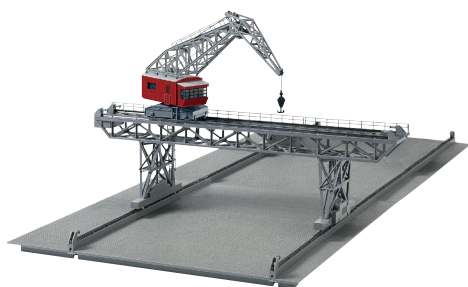

HO Operating Gantry Crane - Digital Equipped
Märklin. Six digital operating functions powered by miniature motors, working lights, connections for electromagnet and electromagnetically operated shovel. Includes second base plate for extending crane rails.
441-76501 Kit - 14-3/16 x 14-3/16 x 10-5/8" 36 x 36 x 27cm
Reg. Price: $509.98 Sale: **$469.98**

HO Model Train Shop
Vollmer.
770-2418 Kit -
3-1/2 x 2-11/16 x 2-11/16" 9.5 x 10.5 x 10.5cm
Reg. Price: $33.99
Sale: **$29.98**

HO McDonald's Restaurant w/McDrive
Vollmer.
770-3634 Kit -
6-15/16 x 6-1/4 x 3-7/8" 17.6 x 15.8 x 9.8cm
Reg. Price: $61.99
Sale: **$51.98**