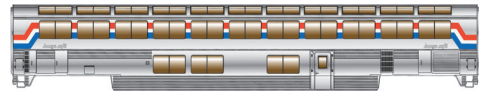

Amtrak Phase III

920-11041 Standard
920-12041 Lighted