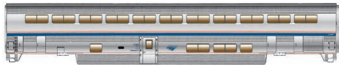

920-11071 Standard
920-12071 Lighted

85' Superliner II Diner
October 2014 Delivery

Amtrak Phase IV