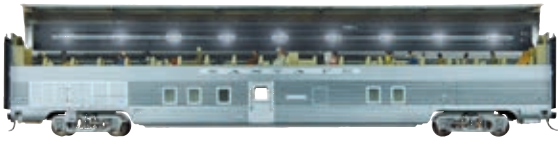

LIGHTING | ELECTRICAL | MOTORS

HO Passenger Car Interior Constant-Intensity LED Lighting Kit

WalthersProto®.
920-1058 Fits WalthersProto Bi-Level Commuter Cars
920-1061 Fits WalthersProto ACF & Budd Dome Cars
Reg. Price: $15.98 Sale: **$13.98**
920-1059 Fits WalthersProto Bi-Level Commuter Cab Cars
Reg. Price: $16.98 Sale: **$14.98**