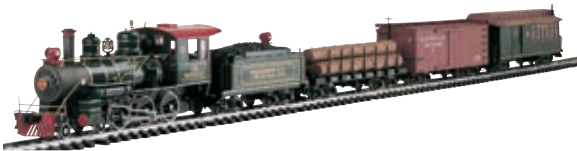

G SCALE

G Tweetsie Railroad Train Set

Bachmann. Move freight and passengers across the rugged mountains of your imagination. The 4-6-0 steam engine is followed by a tender, flatcar with log load, boxcar and a lighted combine around a 20-piece track oval. 160-90033 Eastern Tennessee & Western North Carolina Railroad
Reg. Price: $525.00 Sale: $369.98

G Short Line Special Train Set - Li'l Big Haulers®

Bachmann. It's all aboard for an exciting trip 'round the rails. A steam locomotive with operating headlight and tender leads 2 colorful passenger cars around a 4'3" circle of steel alloy track. Includes power pack and speed controller. 160-90197
Reg. Price: $289.00 Sale: $199.98