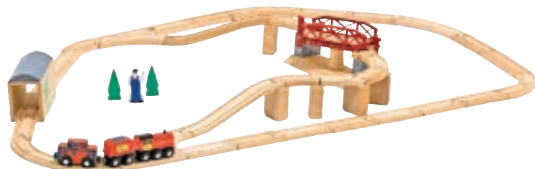

Wooden Railway Set

Melissa & Doug. Multi-piece trains, cranes, switches, an engine shed, trees, workers, a suspension bridge, traffic signs and more provide hours of imaginative play.
488-701
Reg. Price: \$129.99 Sale: **\$119.98**