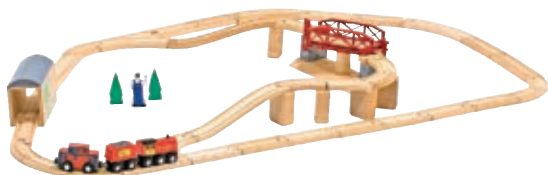

Wooden Railway Set

Melissa & Doug. Multi-piece trains, cranes, switches, an engine shed, trees, workers, a suspension bridge, traffic signs and more provide hours of imaginative play.

488-701

Reg. Price: \$129.99 Sale: **\$116.98**