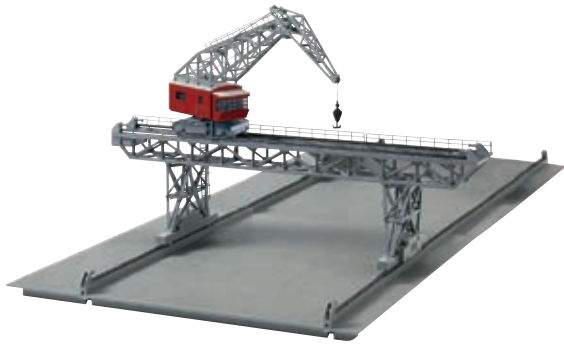

HO Operating Gantry Crane - Digital Equipped

Märklin. Six digital operating functions powered by miniature motors, working lights, connections for electromagnet and electromagnetically operated shovel. Includes second base plate for extending crane rails. 441-76501 Kit - 14-3/16 x 14-3/16 x 10-5/8" 36 x 36 x 27cm
Price: $509.98