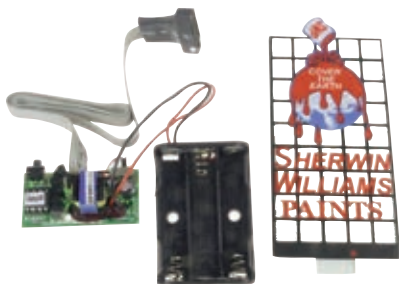

Sherwin Williams Cover The Earth Animated Neon Billboard

Micro Structures.
502-9981
1-29/32 x 4-1/4"
4.8 x 10.8cm
Reg. Price: \$32.95
Sale: **\$29.98**

BONUS!
ONLINE ONLY
FLYER SAVINGS
at www.walthers.com/flyer