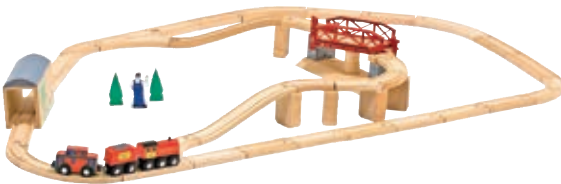

Wooden Swivel Bridge Train Set

Melissa & Doug. Automatic gates on the swivel bridge provide extra fun for this set that includes a 3-car train, covered bridge, ascending and descending track and more. 488-704

Reg. Price: $59.99 Sale: **$53.98**