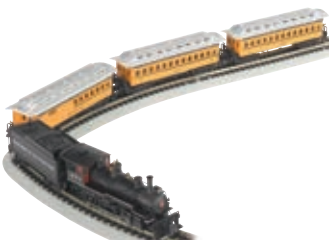

N Durango & Silverton Train Set

Bachmann. Heading around the 34 x 24" E-Z Track oval is an 0-6-0 steam loco with tender, a combine and 2 coaches.

Includes power pack.

160-24020

Reg. Price: $179.00 Sale: **$119.98**

N Class VT 135 & VB 140 Diesel Railcar Train DCC Equipped

Trix. Features die cast metal frame, 2 axles powered and close coupler mechanism.

739-12388 German State Railroad DRG

(Era II, cream, red)

Price: **$289.98**