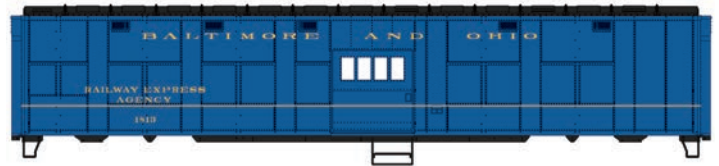

B&O #1813 920-17301