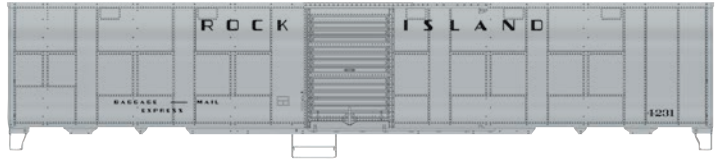

Rock Island #4231 920-17284