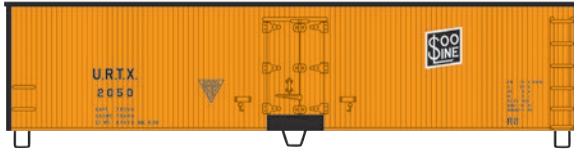

910-3612 S00/URTX #2050