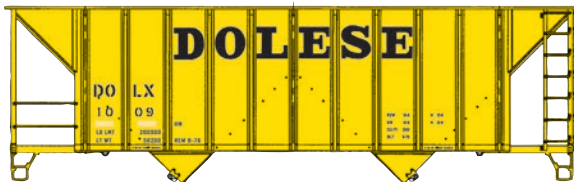

[†]Union Pacific licensed product

MAKING RAILROAD HISTORY WALTHERS MAINLINE

NEW SCHEMES!

NEW HO WaltherMainline 34' 100-Ton 2-Bay Hopper
December 2013 Delivery • \$24.98 Each

- Limited Edition – One Time Run of These Roadnumbers!
- In Service Mid-1970s to Today
- Used in Ballast, Sand, Gravel & Ore Service
- Heavy One-Piece Die-Cast Underframe
- Separate Door and Brake Details
- Fully Assembled
- Correct 36" Turned-Metal Wheelsets
- Proto MAX Metal Knuckle Couplers