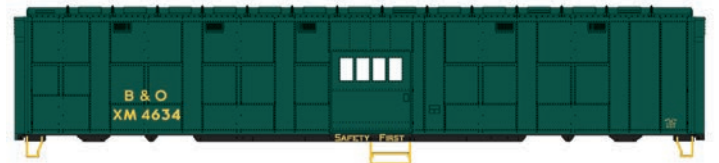

B&O #4634 (MOW Scheme) 920-17302