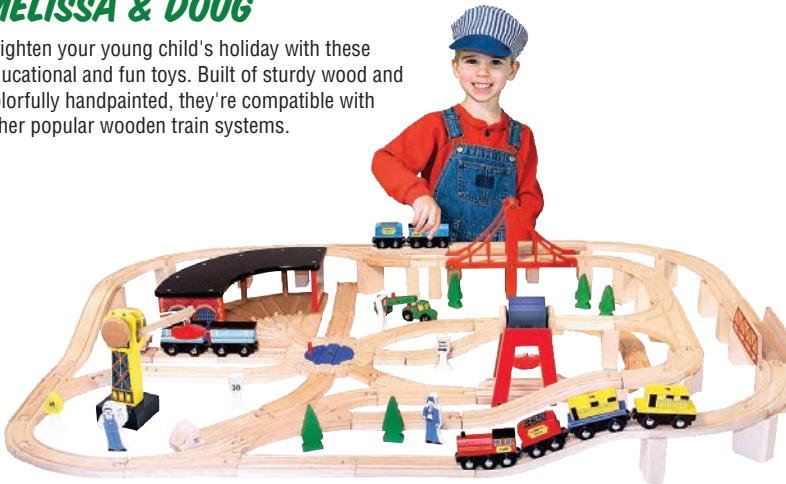

MELISSA & DOUG

Brighten your young child's holiday with these educational and fun toys. Built of sturdy wood and colorfully handpainted, they're compatible with other popular wooden train systems.

Wooden Railway Set

Melissa & Doug. Multi-piece trains, cranes, switches, an engine shed, trees, workers, a suspension bridge, traffic signs and more provide hours of imaginative play.
488-701 Wooden Railway Set
Price: $129.99