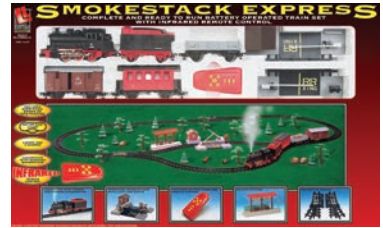

Smoke Stack Express Train Set

Life-Like from Walthers. Take the throttle for big time freight train fun with this complete and colorful battery-powered starter set! Includes steam loco with tender, 3 cars, station platform and working crossing gate with lights and sound plus trees, rocks and a 51 x 89" track 433-8851 Battery Powered
Reg. Price: $89.99 Sale: $62.98