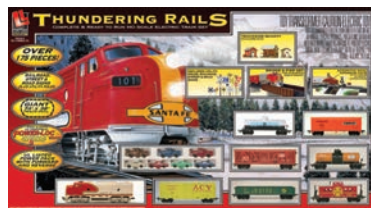

HO Thundering Rails Train Set
Life-Like from Walthers. Experience the fun of rolling freight! Powering ahead is an F7 diesel with 6 freight cars and a caboose behind. Includes 74 x 38" Power-Loc track oval, vehicles, operating crossing gate and more.
433-9102 ATSF
Reg. Price: $182.99 Sale: **$99.98**