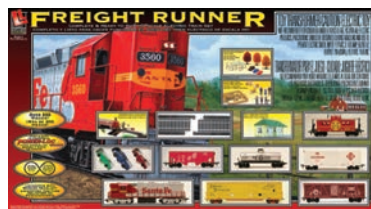

HO Freight Runner Train Set
Life-Like from Walthers. This big set delivers plenty of railroad action. A GP38-2 with working headlight leads 5 freight cars and a caboose around the 89 x 38" Power-Loc track oval. Set includes station building, signs and more.
433-9100 ATSF
Reg. Price: $149.99 Sale: **$99.98**