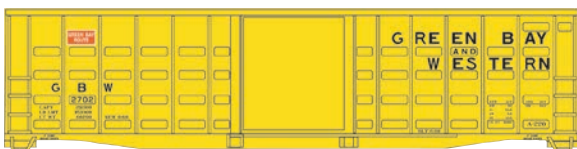

910-2303 Green Bay & Western #2702
910-2304 Green Bay & Western #2700