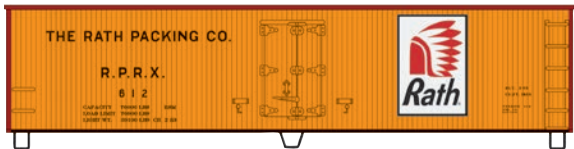

910-3611 Rath Packing Company #612