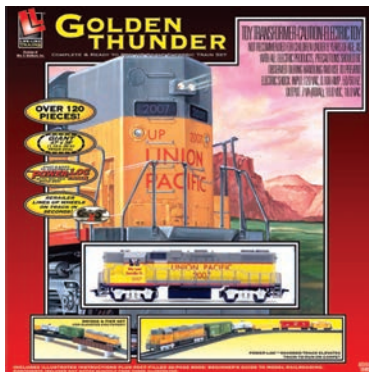

HO Golden Thunder Train Set
Life-Like from Walthers. Leading the way around the 47 x 38" Power-Loc track oval is a GP38-2 engine followed by 4 freight cars and a caboose. Includes power pack.
433-8853 UP
Reg. Price: $137.99 Sale: **$99.98**