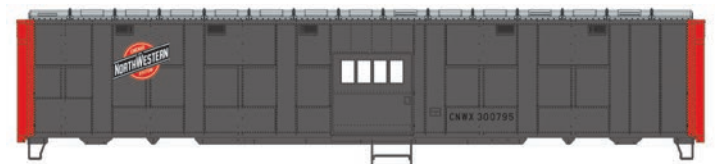

CNW[†] #300795 920-17304