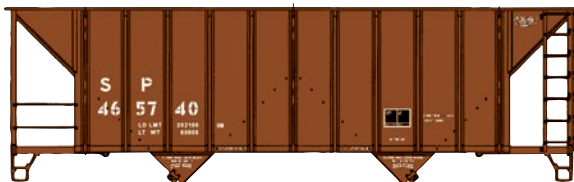

910-6911 SP[†] #465740
910-6912 SP[†] #465744