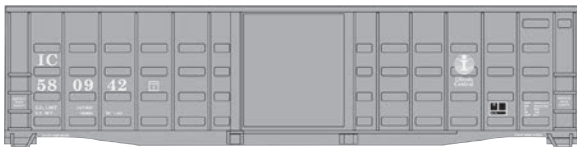

910-2305 IC #580942
910-2306 IC #580943