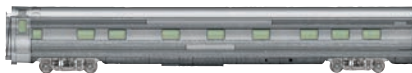

85' Pullman-Standard “Blue” Series 10-3-2 Sleeper
920-9322 $79.98 August 2014

Get on board with the latest WalthersProto releases — sign up for Walthers E-newsletters at walthers.com/signup, or visit your local hobby shop. To find a shop near you, call 1-800-487-2467 or visit walthers.com.