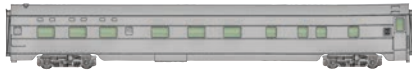

85' Pullman-Standard “Valley” Series 6-6-4 Sleeper
920-9328 $69.98 June 2014
Painted to Match Prototypes