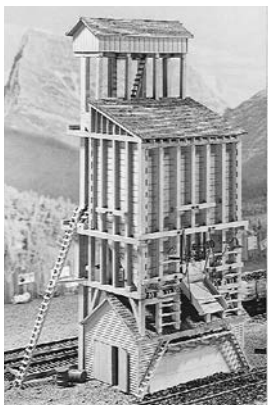

HO Coaling Station - Kit

Campbell Scale Model. Features multiple detail parts, templates and complete instructions. 5 x 6" 12.7 x 15.2cm
200-357 Coaling Station
Reg. Price: $91.04
Sale: **$79.98**

HO Townhouse Flats - Kit

Woodland Scenics DPM Landmark Structures.
2-1/2 x 4-7/8" 6.4 x 12.2cm
243-11400 Townhouse Flats
Reg. Price: $17.99
Sale: **$15.98**