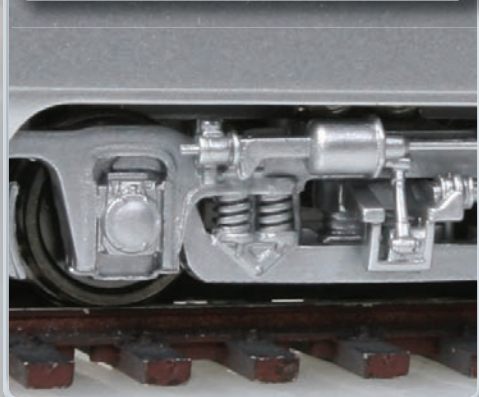

Correct Trucks