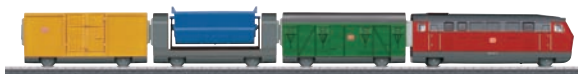

NEW HO Freight Train Battery Operated Starter Set
Märklin My World. With working lights sound and more, this fun set starts out with a modern diesel loco that pulls a colorful boxcar, dump car and gondola, along with loads that can be put in and taken out at any time.
441-29210 German DBAG
Price: $79.98