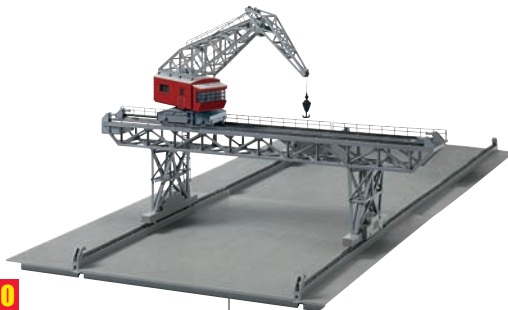

NEW HO

Operating Gantry Crane - Kit

Märklin. Six digital operating functions powered by miniature motors, working lights, connections for electromagnet and electromagnetically operated shovel. Includes second base plate for extending crane rails. 14-3/16 x 14-3/16 x 10-5/8"
441-76501 Operating Gantry Crane
Price: \$509.98