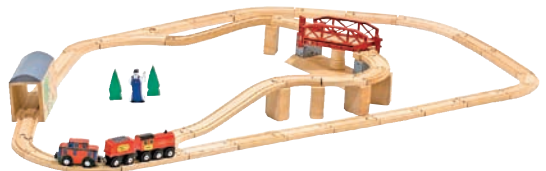

Wooden Swivel Bridge Train Set

Melissa & Doug. Automatic gates on the swivel bridge provide extra fun for this set that includes a 3-car train, covered bridge, ascending and descending track and more. 488-704 Wooden Swivel Bridge Train Set
Reg. Price: $59.99 Sale: $53.98