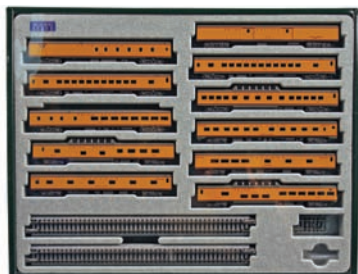

381-1066285 Intercity Express

Reg. Price: \$170.00 Sale: \$139.98

N SCALE | PASSENGER CARS

Limited Quantity Available

N Streamlined Pullman-Standard 10-6 Sleeper

Walthers®
932-55038 DRGW¹ (4-Stripe Scheme)
932-55045 L&N
932-55046 ACL
932-55047 CN
Reg. Price: \$39.98 Sale: \$15.98