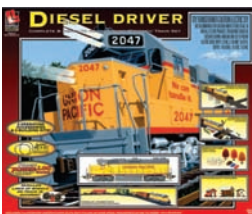

HO Diesel Driver Train Set

Life-Like from Walther's. Get ready for some fun freight action. A Union Pacific GP38-2 diesel with working headlight pulls five mixed freight cars and a caboose around a 65 x 47" Power-Loc™ track layout. Accessories include an operating log dump, operating crossing gate, a bridge, trees and more. 433-8852 Diesel Driver
Reg. Price: \$230.99
Sale: \$160.98