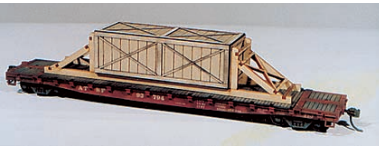

Great Accessories for Your New Flatcars

HO Wood Crate w/Dunnage Load
American Model Builders
152-287 Wood Crate w/Dunnage Load
Reg. Price: $12.95 Sale: **$10.98**