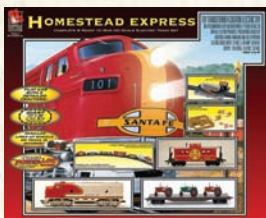

NEW HO Homestead Express
Life-Like from Walther's®. Round up some fun! A shiny Santa Fe F7 diesel locomotive with working headlight leads five railroad cars and a matching eight-wheel caboose. There's a stock pen, cows, pigs and more.
433-8855 Homestead Express
Price: \$136.99