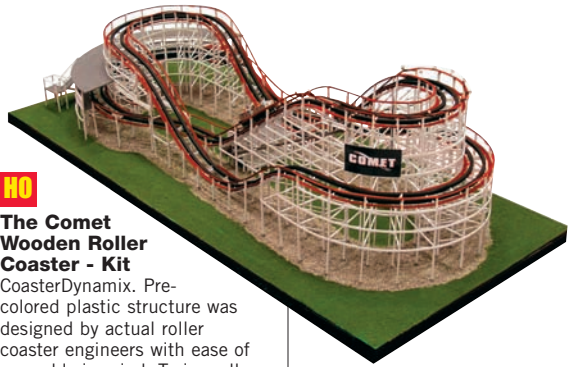

HO The Comet Wooden Roller Coaster - Kit
CoasterDynamix. Pre-colored plastic structure was designed by actual roller coaster engineers with ease of assembly in mind. Trains roll on precision brass wheels.
199-WC002 The Comet
Reg. Price: $169.99
Sale: $149.98