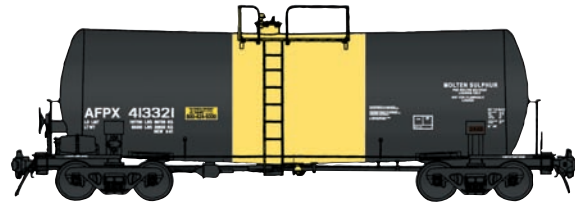

920-100101

NEW ROADNUMBERS!

NEW HO WalthersProto™ 40' 16,000-Gallon
Funnel-Flow Tank Car

April 2012 Delivery
$37.98 Each

- **Limited Edition – One Time Run of These Roadnumbers!**
- Etched Metal Walkways & Platforms
- Factory-Installed Grab Irons
- Brake Train Pipe & Brake Rigging Underbody Detail
- Road-Specific Placement of Manways, Safety Valves
- Correct 36' Turned-Metal Wheelsets
- Proto MAX™ Metal Knuckle Couplers

¹Union Pacific licensed product

Shop now at walthers.com, call 1-800-487-2467 or visit your local hobby shop