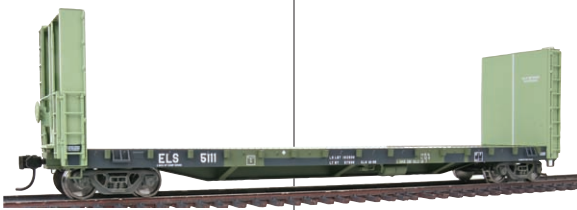

Canadian 50' Bulkhead Flatcar 932-40069

932-40066 Pacific Great Eastern #16138
932-40067 Pacific Great Eastern #16004
932-40068 Pacific Great Eastern #16073
932-40069 Escanaba & Lake Superior #5111
932-40070 Escanaba & Lake Superior #5108
932-40071 Escanaba & Lake Superior #5113

932-40072 CN #603059

932-40073 Duluth, Winnipeg & Pacific #605479

932-40074 BC Rail #818455

NEW HO Platinum Line Ortner 40' 100-Ton Open Aggregate Hopper $27.98

- Factory-Installed Grab Irons & Door Beams
- New Roadnumbers
- Realistic Aggregate Load Included
- RP-25 Metal Wheels
- Proto MAX Metal Knuckle Couplers

932-7075 Algoma Central #8201

932-7076 CSX #290828

932-7077 FEC #15664

932-7078 SP™ #481334
932-7079 Vulcan Materials ITGX #9903

932-7080 WC #208386