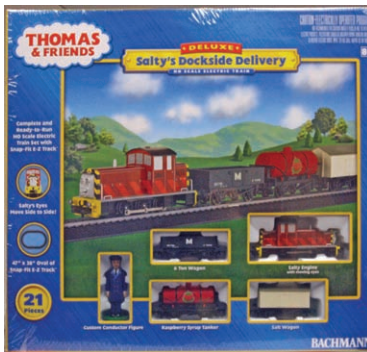

HO Thomas & Friends Emily's Passenger Train

Bachmann. Spend the day sightseeing all across the Isle of Sodor aboard this handsome passenger train, pulled by a gleaming Emily. Set is complete with 47 x 38" E-Z Track oval, power pack and speed controller. 160-684 Emily's Passenger Train

Reg. Price: $155.00

Sale: $109.98

HO Thomas & Friends Percy

Bachmann 160-58742 Percy the Small Engine

Reg. Price: $45.00

Sale: $29.98