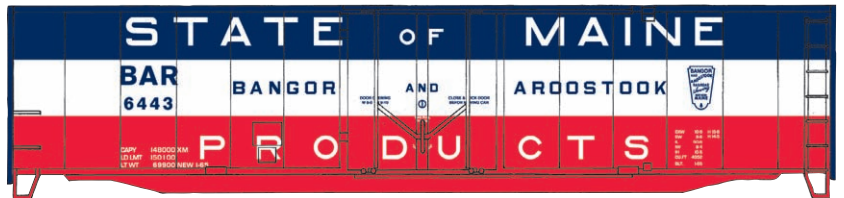

931-1677

COLORFUL NEW PAINT SCHEMES!

NEW HO Trainline 50' Plug-Door Boxcar

July Delivery
$14.98

- Realistic Paint Schemes
- Added Weight for Improved Tracking
- RP-25 Metal Wheels

931-1676 ATSF #6572
931-1677 Bangor & Aroostook #6443

931-1678 IC #11653

931-1679 NP #98359

¹Union Pacific licensed product