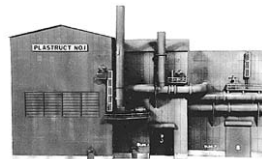

HO Steel Mill Fake Front - Kit
Plastruct. 12 x 22 x 3"
30 x 56 x 75cm
570-1030 Steel Mill Fake Front
Reg. Price: $55.95
Sale: $47.98