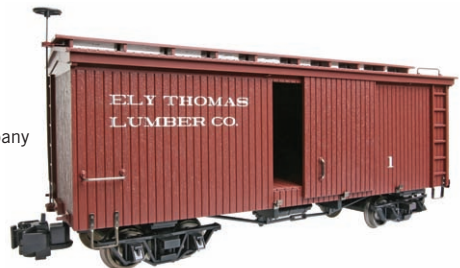

Want more O, S & G sale items?
Sign up to receive the Large Scaler E-Flyer at www.walthers.com.