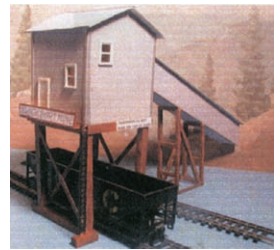

NEW HO Black Bart Mine & Shaft - Kit
Alpine Division
700-1905 Black Bart Mine & Shaft
Reg. Price: $19.99
Sale: $17.98