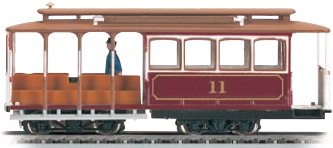

HO Cable Car
Bachmann
160-60530 Municipal Rail (red)
Reg. Price: $45.00 Sale: $29.98

*Faster Check-Out Options
at www.walthers.com!*