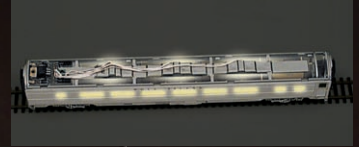

Light Up Your Layout

Add drama to your layout with lighting and operate your trains around the clock. Streetlights, traffic lights, building lights, car interior lights and more are all available to keep your layout shining bright. Save money now on the lighting you need and find more lighting options starting on page 14 and at walthers.com.

933-1097

933-1091