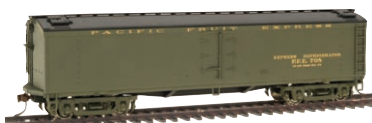

HO Express Boxcar (Rebuilt Troop Sleeper)

Walthers Rolling Stock
932-4161 NYC (gray)
932-4164 Rock Island
Reg. Price: \$27.98 Sale: \$14.98

HO C&O-Style Express Boxcar Troop Sleeper Conversion

Walthers Rolling Stock
932-4168 B&O (MOW Green)
Reg. Price: \$29.98 Sale: \$15.98