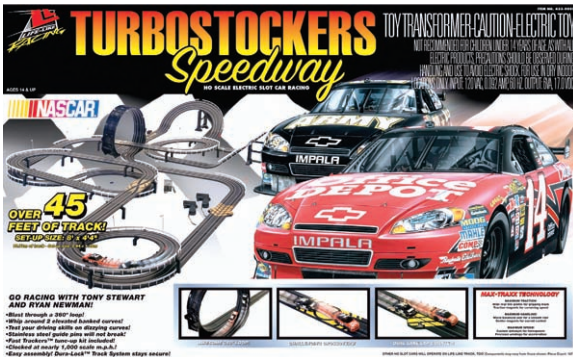

HO Turbostockers Speedway

Life-Like Racing from Walthers®. There's excitement around every cyclone turn and speedy straightaway on this two-level course as Office Depot #14 and Army #39 maneuver hairpin curves and a dizzying 360-degree loop.

433-9095 Turbostockers Speedway
Reg. Price: $179.99 Sale: $119.99