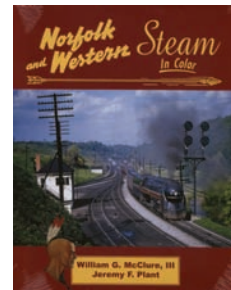

NEW Spokane, Portland & Seattle in Color
Morning Sun. This all-color book looks at the popular railroad controlled by BN predecessors GN and NP. A chronological look at the road's motive power development, the images take the reader right up to, but not including, the BN merger. It's a must-have for Alco and Pacific Northwest railroading fans.
484-1293 Diesels of the Northwest's Own Railway
Reg. Price: \$59.95
Sale: \$49.98