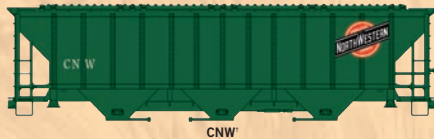

Grain Industry

PROTO 2000™ HO PS2-CD 4427 High Side Covered Hopper

Assembled • New Arrival

- New Schemes
- Knuckle Couplers
- Now with 3 Different Numbers
- RP-25 Metal Wheels
- Detailed Plastic Body

Single Cars $29.98 Each

- 920-54675 MILW
- 920-54676 Continental Grain
- 920-54677 Cooperative Marketing
- 920-54678 CNW
- 920-54679 Cargill
- 920-54680 Peavey (TLDX)
- 920-54682 MKT
- 920-54683 Undecorated

Limited-Run 2-Packs $59.98 Each

- 920-254675 MILW
- 920-254676 Continental Grain
- 920-254677 Cooperative Marketing
- 920-254678 CNW
- 920-254679 Cargill
- 920-254680 Peavey (TLDX)
- 920-254682 MKT

¹Union Pacific licensed product

Additional Walthers Grain Industry Kits

HO Big Grain Storage Bin

933-3123 $14.98

- Authentic Design
- Realistic "Corrugated Metal" Sections
- Build to Any Height
- One-Piece Roof & Base
- Separate Roof Vents

HO Grain Conveyor ("Leg")

933-3124 $14.98

- Smaller Height - Perfect for "Wet Leg"
- Fits Any Complex
- Conveyor Details
- Safety Cage Ladders

HO Grain Dryer

933-3128 $9.98

- Must-Have for Modern Grain Operations
- Based on Contemporary Continuous Flow Dryers
- Fits Under Surge Bin (#933-2935, sold separately)
- Detailed Plastic Parts
- Easy to Assemble

HO Farmers Cooperative Rural Grain Elevator

933-3036 $27.98

- Fits 1800s - Present
- Main Elevator
- Separate Storage Building
- Scale House
- "Wood" Construction
- Separate Doors & Windows
- Colorful Decals

HO Valley Growers Association Steel Grain Elevator

933-3096 $36.98

- Simulated Metal Siding
- Clapboard Office
- "Wooden" Grain Storage Bin
- Positionable Sliding Doors
- Trackage Loading Pipe
- Realistic Decals

HO ADM® Grain Elevator (Concrete)

933-3022 $32.98