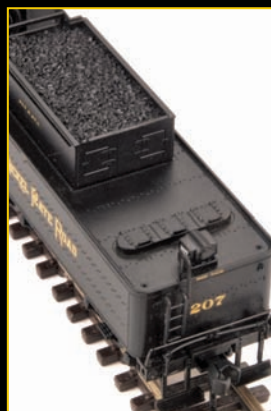

- All-New Model
- All Drivers Geared
- Traction Tires for Superior Pulling Power
- All-Wheel Electrical Pickup on Loco & Tender
- DCC Ready – Socket in Tender
- Accumate® Knuckle Couplers
- Flywheel Equipped for Smooth Operation
- Constant Intensity & Directional LED Headlights
- RP-25 Contour Wheels
- Operates on All Brands of Code 55 or Larger Rail
- Heavy Diecast, Split-Frame Chassis
- Three-Pole Skew-Wound Motor

Chicago, Burlington & Quincy

920-90000 #545

920-90001 #549

Erie

920-90003 #132

Nickel Plate Road

920-90004 #206

920-90005 #207

Northern Pacific

920-90007 #1173

New York Central

920-90008 #7744

920-90009 #7829

Southern

920-90010 #1882

920-90011 #1885

Painted, Unlettered

920-90012 Original Front Steps

N Scale

STEAM COLLECTION™

HERITAGE

STEAM COLLECTION

From Walthers