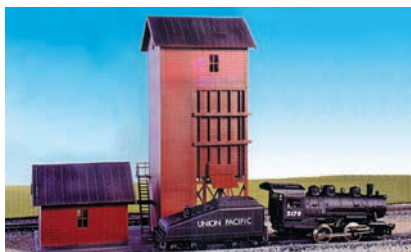

HO Coaling Tower - Kit
Life-Like from Walthers
433-1377 Coaling Tower
Reg. Price: $28.00 Sale: $5.98