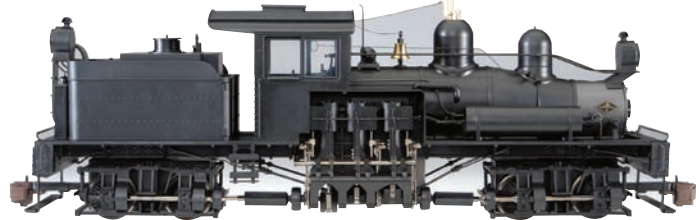

Limited Quantity Available
G 38-Ton Two-Truck Shay - Standard DC
Bachmann Spectrum®. DCC-ready loco features diecast construction,
all-wheel drive, steel cab with detailed interior, operating headlight and
backup light, operating smoke unit, a three-position polarity switch, and
numerous separate detail parts.
160-82197 Ely Thomas Lumber Co. #6 w/Coal Load
Reg. Price: $799.95 Sale: $569.98