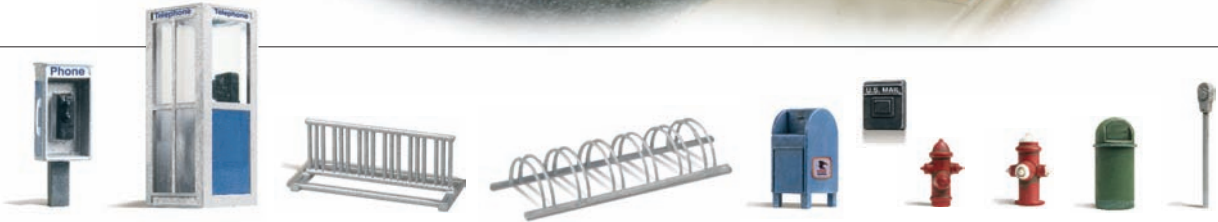

Details shown at actual size

IN STOCK

NEW HO Whitehall Station Kit

- Whitehall, Wisconsin Prototype
- Similar to Small Town Stations Across U.S.
- Fits 1900s to Present
- Authentic “Brick” Exterior
- Covered Platforms on Two Sides
- Attractive Curved Windows & Gabled Roof

933-2932 Cornerstone Series® Whitehall Station **$44.98**