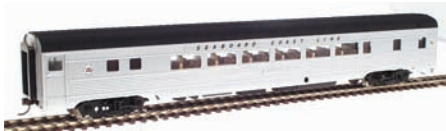

HO Budd Streamlined 52-Seat Coach

Walthers Ready to Run

932-16381 SCL

Reg. Price: $34.98 Sale: $15.98