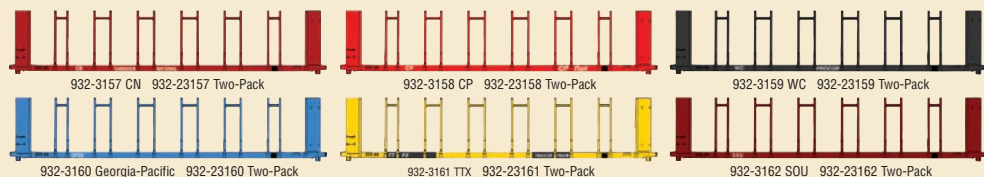

932-3157

932-3157 CN 932-23157 Two-Pack

932-3158 CP 932-23158 Two-Pack

932-3159 WC 932-23159 Two-Pack

932-3161 TTX 932-23161 Two-Pack

932-3162 SOU 932-23162 Two-Pack