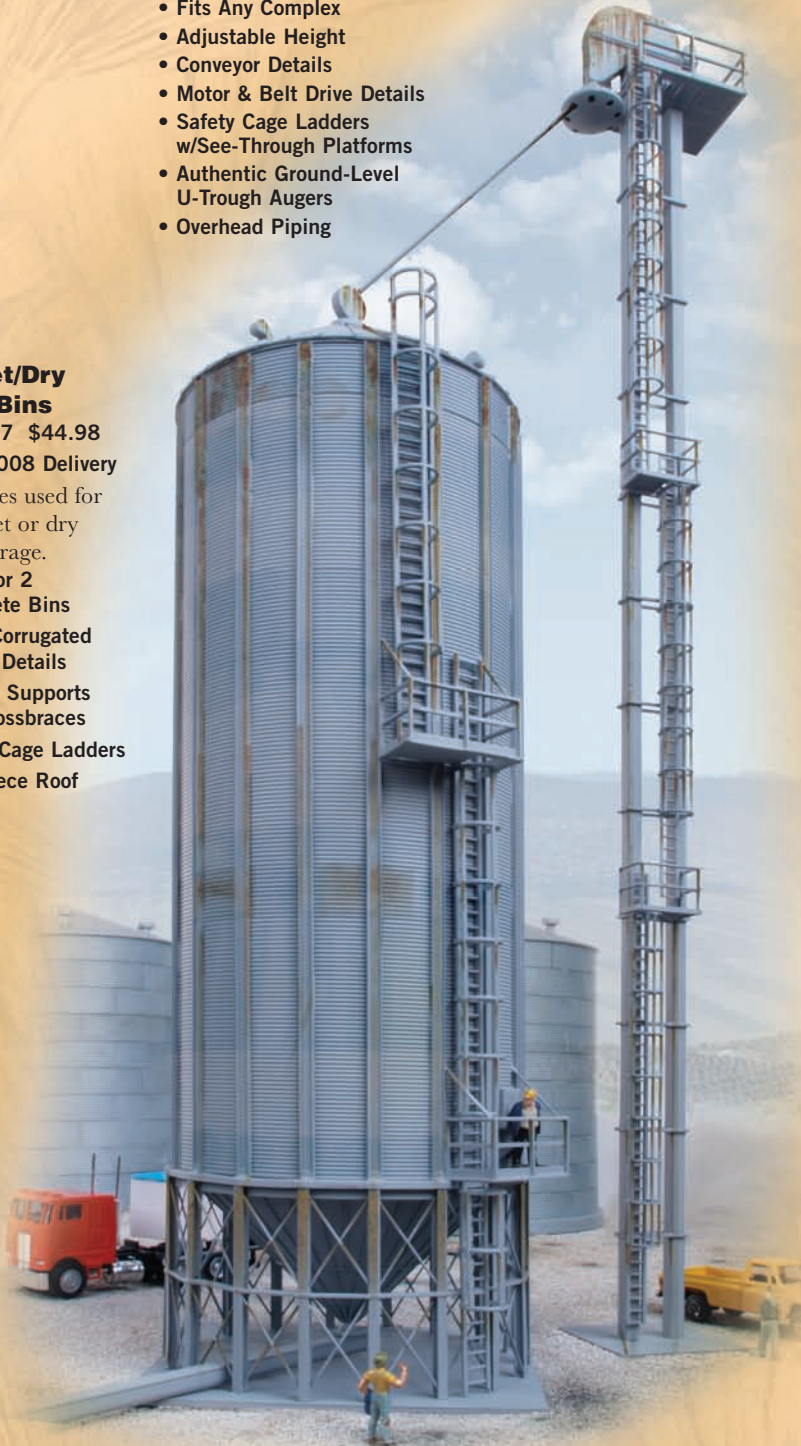

with this Complete Series of All-New Kits

HO Conveyors ("Leg")

933-2936 $39.98 Winter 2007-08 Delivery

Prototypes, known as "legs," lift wet and dry grain (a typical operation has two or more, each dedicated to incoming and outbound grain) using an endless bucket conveyor; grain is then gravity-fed to bins through supply piping.

- Must-Have for Modern Operations
- Fits Any Complex
- Adjustable Height
- Conveyor Details
- Motor & Belt Drive Details
- Safety Cage Ladders w/See-Through Platforms
- Authentic Ground-Level U-Trough Augers
- Overhead Piping

HO Wet/Dry Grain Bins

933-2937 $44.98

Spring 2008 Delivery

Prototypes used for either wet or dry grain storage.

- Parts for 2 Complete Bins
- Fine "Corrugated Metal" Details
- "Steel" Supports and Crossbraces
- Safety Cage Ladders
- One-Piece Roof