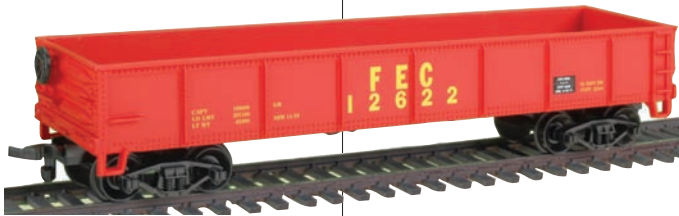

HO Gondola
Life-Like from Walthers
433-21910 FEC 12622
Reg. Price: $7.25 Sale: $5.49

HO Flat Car Load
Life-Like SceneMaster™ from Walthers
433-1512 Concrete Pipe
Reg. Price: $9.75 Sale: $6.98

HO Flat Car Load
Life-Like SceneMaster from Walthers
433-1665 Palletized Boxes pkg(8)
Reg. Price: $9.75 Sale: $6.98

NEW HO 100-Ton Triple Hopper
Bowser
6-40201 PRR #225027
6-40202 PRR #225031
6-40203 PRR #225045
6-40204 NS #144711
6-40205 NS #144725
6-40206 NS #144753
6-40207 CSX #810230
6-40208 CSX #825880
6-40209 CSX #830161
6-40210 CR #478754
6-40211 CR #478084
6-40212 CR #479021
6-40213 Reading & Northern #7265
6-40214 Reading & Northern #7268
6-40215 Reading & Northern #7209
6-40216 UP #37168
6-40217 UP #37165
6-40218 UP #37160
Reg. Price: $21.95 Sale: $17.98

NEW HO USRA 40' Double-Sheathed Wood Boxcar - Kit
Accurail
112-4632 WP
Reg. Price: $12.98 Sale: $10.98

HO 40' Wood Stock Car - Kit
Accurail
112-4720 B&O
112-4721 UP
112-4726 Bangor & Aroostook
Reg. Price: $12.98 Sale: $10.98

NEW HO PFE Reefer 6-Pack - Kit
Accurail. Easy-to-assemble cars feature appropriate trucks and Accumate couplers.
112-34833 UP, SP pkg(6)
Reg. Price: $74.98 Sale: $59.98

HO 40' AAR Single-Door Boxcar - Kit
Accurail
112-3527 DL&W (Mineral Red w/Phoebe Snow graphics)
112-3530 NH (orange, black, white)
Reg. Price: $12.98 Sale: $10.98

Limited Quantity Available
HO 40' Wood Boxcar 3-Pack - Kit
Accurail
112-3380 One Each: CB&Q, Fort Worth & Denver, Colorado & Southern pkg(3)
Reg. Price: $35.98 Sale: $29.98

HO Gondola Load
Chooch
214-7223 Baled Scrap
Reg. Price: $7.99 Sale: $6.49

HO 40' AAR Double-Door Boxcar - Kit
Accurail
112-3622 Wabash (Mineral Red)
112-3623 IC (Mineral Red)
112-3624 GM&O (Oxide)
Reg. Price: $12.98 Sale: $10.98

Limited Quantity Available
HO Thrall Articulated Auto Carrier
Atlas
150-20000062 FEC #110637
150-20000063 FEC #110660
150-20000064 FEC #110674
Reg. Price: $59.95 Sale: $45.98

HO Iron Ore Loads
Chooch
214-7212 Fits Walthers Ore Cars pkg(4)
Reg. Price: $8.99 Sale: $7.98