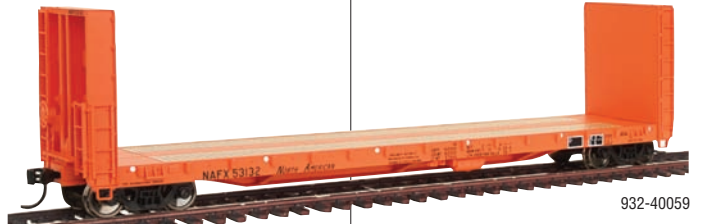

NEW ARRIVAL

NEW HO Gold Line Canadian 50' Bulkhead Flat Car

- New Roadnames
- Great for Post-70s Freights

$19.98 Each

$39.98 Limited-Run 2-Packs

¹Union Pacific licensed product