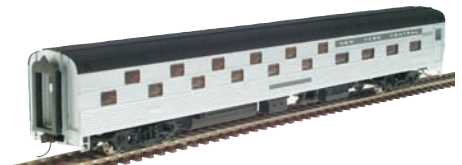

HO Budd Streamlined "Slumbercoach" 24-8 Sleeper
Walters Ready to Run
932-16361 NYC (Black Roof)
932-16363 MP[†]
Reg. Price: $34.98 Sale: $15.98