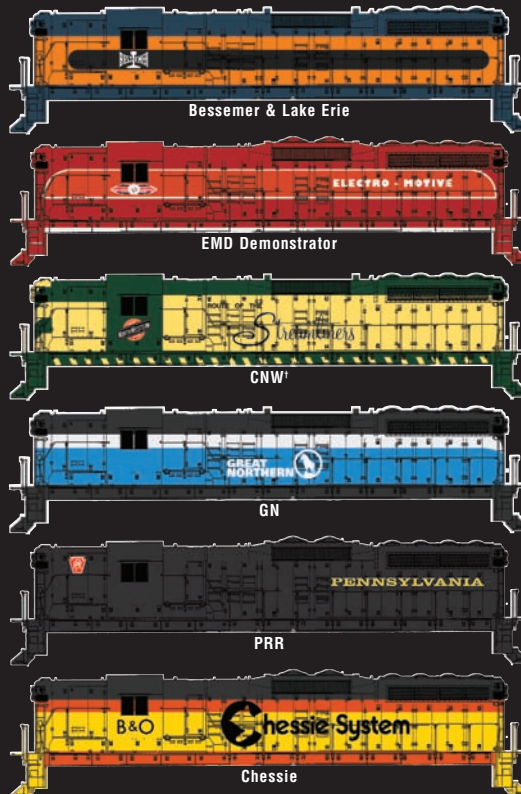

- Now Available With or Without Factory-Installed Sound & DCC
- Prototype-Specific Detailing
- Magnetic Knuckle Couplers
- All Wheel Drive & Electrical Pickup
- Dual Machined Brass Flywheels
- Constant & Directional Headlights
- RP-25 Contour Blackened Wheels
- Heavy Diecast Chassis
- Five-Pole Skew-Wound Motor

Bessemer & Lake Erie	PRR
920-40725 #452 w/Sound & DCC	920-40733 #8588 w/Sound & DCC
920-40726 #453 w/Sound & DCC	920-40734 #8589 w/Sound & DCC
920-47725 #451 Standard DC	920-47733 #8588 Standard DC
920-47726 #454 Standard DC	920-47734 #8589 Standard DC
EMD Demonstrator	Chessie®
920-40727 #990 w/Sound & DCC	920-40735 #1827 w/Sound & DCC
920-40728 #991 w/Sound & DCC	920-40736 #1830 w/Sound & DCC
920-47727 #990 Standard DC	920-47735 #1826 Standard DC
920-47728 #991 Standard DC	920-47736 #1829 Standard DC
CNW¹	Undecorated
920-40729 #1661 w/Sound & DCC	920-40737 w/Sound & DCC
920-40730 #1663 w/Sound & DCC	920-47737 Standard DC
920-47729 #1660 Standard DC	
920-47730 #1662 Standard DC	
GN	
920-40731 #561 w/Sound & DCC	
920-40732 #562 w/Sound & DCC	
920-47731 #569 Standard DC	
920-47732 #570 Standard DC	

From Walthers