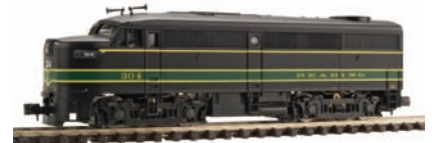

N Alco FA-1/FB-1 Set - Standard DC
PROTO N™ from Walthers
920-7454 RDG #304 & 304B
920-7455 SAL #4200 & 4300
920-7456 SAL #4202 & 4302
920-7457 SLSF #5200 & 5300
920-7458 SLSF #5215 & 5315
920-7431 Undecorated
Reg. Price: $89.98 Sale: $31.98