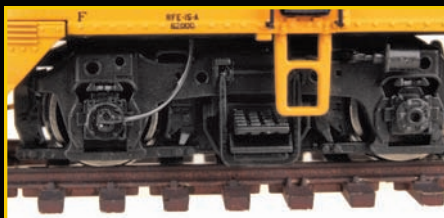

- Whip Radio Antenna Base w/Conduit
- 5-Chime Forward-Facing Nathan M5 Airhorn
- 2 Vertical Wire Grab Irons on Nose

A-B Set - Sound & DCC

920-40579 #7000 & 7500

920-40621 #7004 & 7502

A-B Set - Standard DC

920-40581 #7016 & 7508

920-47621 #7028 & 7514

A Unit - Sound & DCC

920-40580 #7001

920-40622 #7005

A Unit - Standard DC

920-40582 #7017

920-47622 #7029

Santa Fe

- Leslie Typhon A-200 Single-Chime Airhorns
- Front Numberplate
- Nose Lift Rings

A-B Set - Sound & DCC

920-40575 #233L & 233A

920-40576 #251L & 251A

A-B Set - Standard DC

920-40577 #238C & 238B

920-40578 #258L & 258A

Chicago, Burlington & Quincy

- Leslie Typhon A-200 Single-Chime Airhorns
- Front-Mounted Wagonwheel Radio Antenna

A-B Set - Sound & DCC

920-40583 #167A & 167B

920-40608 #168A & 168B

A-B Set - Standard DC

920-40585 #167A & 167B

920-40610 #169A & 169-B

A Unit - Sound & DCC

920-40584 #167C

920-40609 #168C

A Unit - Standard DC

920-40586 #167C

920-40611 #169C

Soo Line

- Leslie Typhon A-200 Single-Chime Airhorns
- Firecracker Radio Antenna
- Full Nose Grab Irons
- Winterization Hatch
- ACI Labels

A-B Set - Sound & DCC

920-40599 #2225A & 502C

920-40627 #2226A & 503C

A-B Set - Standard DC

920-40601 #2226A & #503C

920-47627 #2225A & 502C

A Unit - Sound & DCC

920-40600 #2225B

920-40628 #2226B

A Unit - Standard DC

920-40602 #2226B

920-47628 #2225B

New York Central

- Single-Chime Airhorns
- Sinclair Radio Antenna
- Passenger Pilot

A-B Set - Sound & DCC

920-40595 #1681 & 2438

A-B Set - Standard DC

920-40597 #1684 & 2440

A Unit - Sound & DCC

920-40596 #1693

A Unit - Standard DC

920-40598 #1701

Great Northern

- S-3L Air Horns
- Correct Steam Generator Air Intake
- Snowplow Pilot

A-B Set - Sound & DCC

920-40587 #363A & 363B

920-40607 #270A & 270B

A-B Set - Standard DC

920-40589 #269A & 269B

920-40619 #365A & 365B

A Unit - Sound & DCC

920-40588 #363C

920-40612 #268A

A Unit - Standard DC

920-40590 #268A

920-40620 #365C

B Unit - Sound & DCC

920-40613 #362B

920-40629 #268B

B Unit - Standard DC

920-40614 #359B

920-40630 #360B

Southern Pacific†

- Single-Chime Airhorns
- Whip Radio Antenna
- Full Side Skirts

A-B Set - Sound & DCC

920-40603 #6315 & 8215

920-40604 #6320 & 8220

A-B Set - Standard DC

920-40605 #6323 & 8223

920-40606 #6325 & 8225

Milwaukee Road

- Single-Chime Airhorns
- Straight Radio Antenna

A-B Set - Sound & DCC

920-40591 #70A & 70B

920-40623 #69A & 69B

A-B Set - Standard DC

920-40593 #72A & 72B

920-47623 #71A & 71B

A Unit - Sound & DCC

920-40592 #70C

920-40624 #69C

A Unit - Standard DC

920-40594 #72C

920-47624 #71C

Undecorated

A-B Set

920-40615 w/Sound & DCC

920-40617 Standard DC

A Unit

920-40616 w/Sound & DCC

920-40618 Standard DC