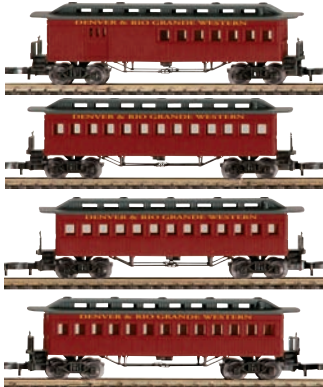

Z Old-Time 4-Car Passenger Set
Marklin. Ready-to-run set includes
three coaches and a combine.
441-87910 DRGW
Reg. Price: $151.59
Sale: $139.98

Limited Quantity Available
Z 40' Plug-Door Boxcar
Micro-Trains®
489-50200300 Happy Birthday
2007
Reg. Price: $17.15
Sale: $15.98