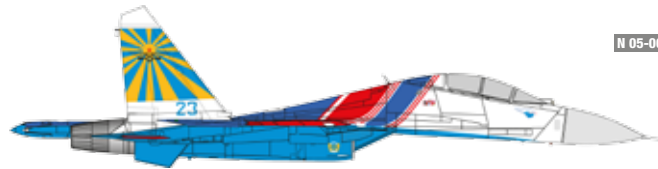

N 05-06

M 1/72