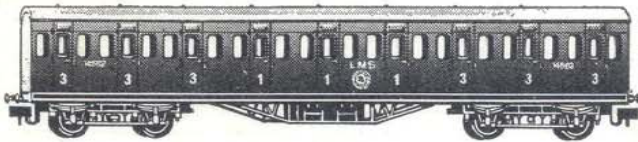

COACHES

L.M.S. Suburban, Colour Maroon.
Also available G.W. in Chocolate/Cream and S.R. in Green.
Price 99p.