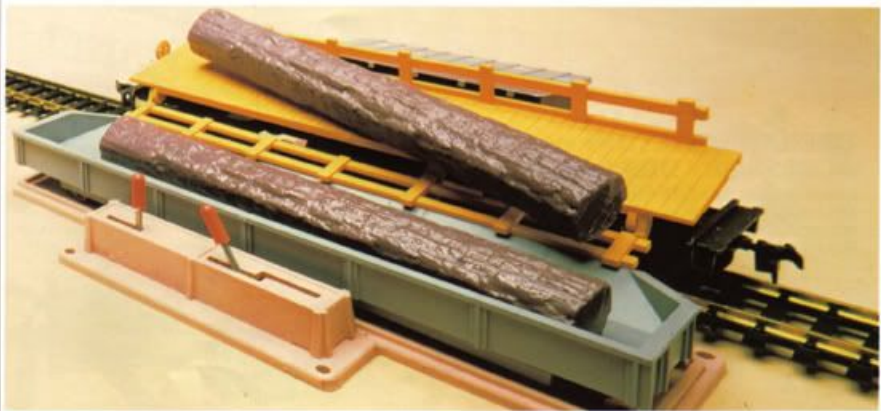

HO SCALE OPERATING ACCESSORIES

1428 OPERATING ACTION CABOOSE WITH PICK-UP PLATFORM

Brakeman grabs mail on-the-fly... Goes Inside... Door automatically closes...
track not included. \$8.00

1427 OPERATING LOG CAR WITH DUMP STATION

Loading and Unloading Action

Dual levers let you load and re-load the operating Log Car...
Track not included. \$9.00

HO SCALE OPERATING ACCESSORIES

THE TRACKSTERS

Lighted Inspection Cars. Now a carefully detailed Jeepster and a Ford Van can share the right of way with all the other great Bachmann equipment. Sold individually.
1303—Jeepster \$6.00 1304—Ford Van \$6.00

89' TRI-LEVEL CAR TRANSPORTER

Comes With 15 Autos.
1264—Penn-Central \$10.00
1265—Santa Fe \$10.00

OPERATING ACTION ACCESSORY DISPLAY

Every store needs this full color Action Display—Draws attention to your accessory department—Crossing Gate arm moves up & down. Display sells action all day long. Battery operated—See your Bachmann distributor now.