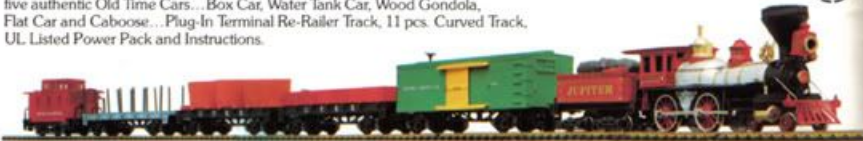

Std. Pack 6

45" x 36" oval

1861 OLD WEST OVERLAND FREIGHT

American 4-4-0 Steam Locomotive with Operating Headlight and Tender, five authentic Old Time Cars... Box Car, Water Tank Car, Wood Gondola, Flat Car and Caboose... Plug-In Terminal Re-Railer Track, 11 pcs. Curved Track, UL Listed Power Pack and Instructions.

Std. Pack 6

36" circle

114 THE BULLET

EMD F9 Chrome Diesel with Operating Headlight, 200 ton Flat Car with Logs, 51' Mechanical Reefer, Open Quad-Hopper, Caboose, 18 pc. Blinking Bridge and Trestle Set, Plug-In Terminal Re-Railer Track, 11 pcs. Curved Track, 1 pc. Straight Track, UL Listed Power Pack and Instructions.