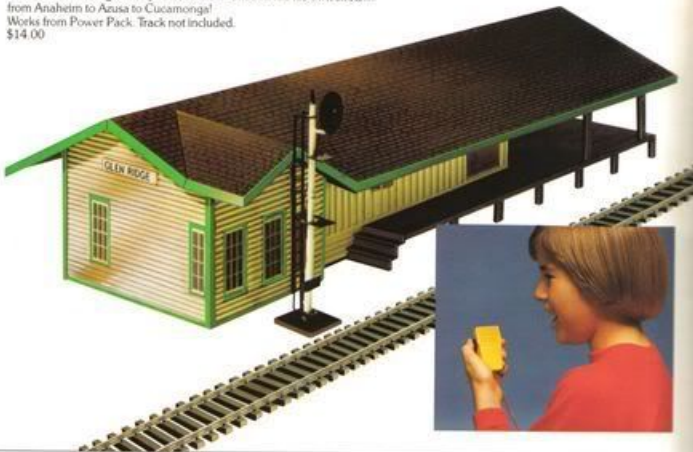

HO SCALE OPERATING ACCESSORIES

1433 THE STATIONMASTER

... the first and last word in operating accessories. Here's another Bachmann first! This electronic "talking" station comes with its own microphone. The Stationmaster gives any railroader a chance to call his own shots ... from Anaheim to Azusa to Cucamonga! Works from Power Pack. Track not included. $14.00