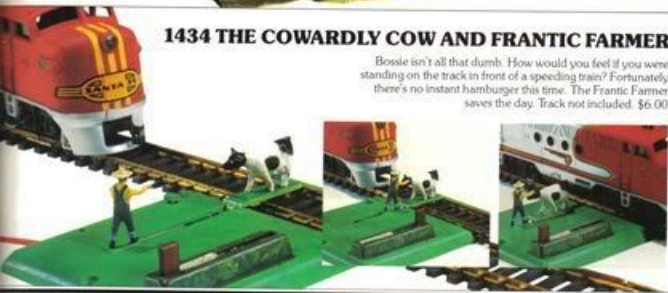

Dual levers let you load and re-load the operating Log Car...

Track not included.

\$8.00

3029 THE BLINKIN' BRIDGE AND TRESTLE SET

This super new addition to Bachmann authentic operating accessories flashes a red warning light that lends realism and excitement to any layout. Track mounted on bridge. Light pre-wired. 18 pieces. \$4.00

3027 OPERATING DUAL CROSSING GATES

Train approaches, both gates automatically lower... then raise when the train passes... 9" straight track included. \$7.00

1434 THE COWARDLY COW AND FRANTIC FARMER

Bossie isn't all that dumb. How would you feel if you were standing on the track in front of a speeding train? Fortunately there's no instant hamburger this time. The Frantic Farmer saves the day. Track not included. \$6.00