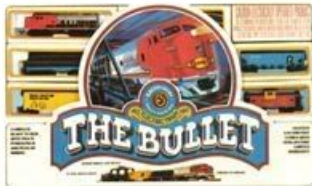

45" x 36" oval

Std. Pack 6

114 THE BULLET

EMD F9 Chrome Diesel with Operating Headlight, 200 ton Flat Car with Logs, 51' Mechanical Reefer, Open Quad-Hopper, Caboose, 18 pc. Bridge and Trestle Set with Blinkin' Light... Plug-In Terminal Re-Railer Track, 11 pcs. Curved Track, 1 pc. Straight Track, UL Listed Power Pack and Instructions.