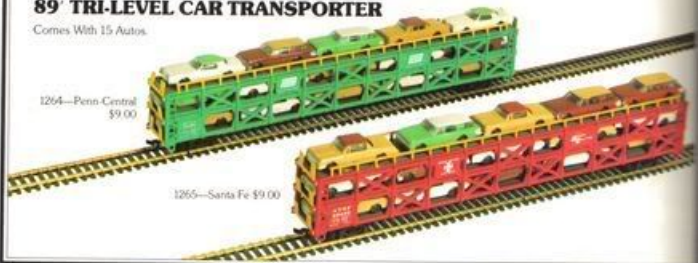

89' TRI-LEVEL CAR TRANSPORTER

Comes With 15 Autos.

1264—Penn Central
$9.00

1265—Santa Fe $9.00