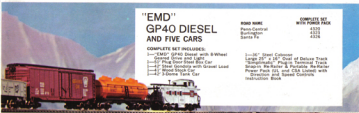

"EMD" GP40 DIESEL AND FIVE CARS

COMPLETE SET INCLUDES:

ROAD NAME	COMPLETE SET WITH POWER PACK
Penn Central	4320
Burlington	4321
Santa Fe	4324