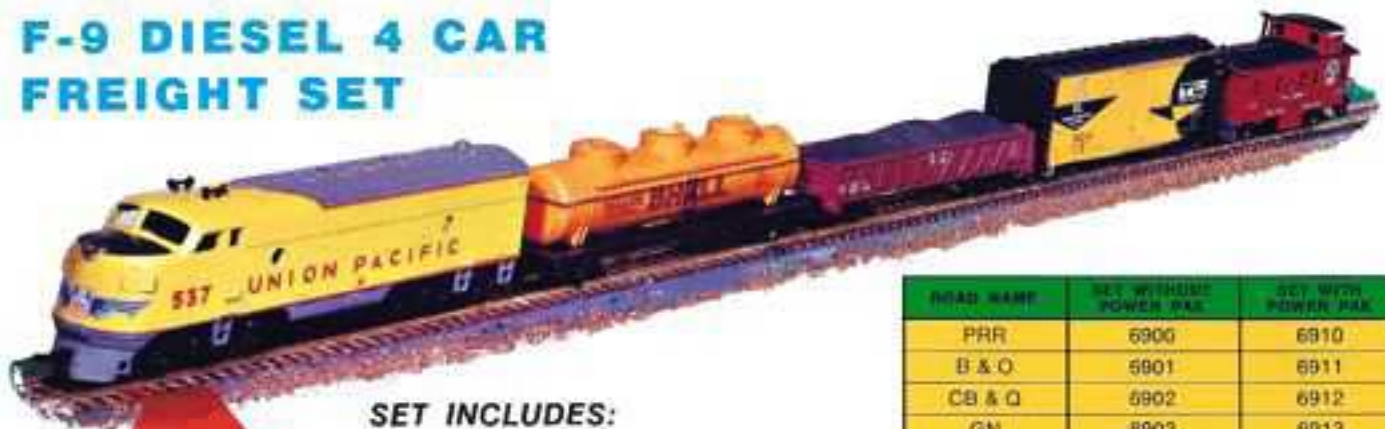

Features the Best Quality and Workmanship PLUS Super Detail, the strongest—most durable locos made and loaded with many extras

BETTER BUY BACHMANN

F-9 DIESEL 4 CAR FREIGHT SET

GEARED DUAL DRIVE

SET INCLUDES:

- F-9 DIESEL LOCOMOTIVE
- 4 SUPER DETAILED CARS
- 6 PIECES EXTRA LONG CURVED AND STRAIGHT TRACK
- 2 RERAILERS; WIRE AND CLIPS
- INSTRUCTION BOOK

ROAD NAME	SET WITHOUT POWER PAK	SET WITH POWER PAK
PRR	6900	6910
B & O	6901	6911
CB & Q	6902	6912
GN	6903	6913
UP	6904	6914
AT & SF	6905	6915

RETAIL LESS THAN LESS THAN
\$15.00 **\$20.00**

IF BOUGHT SEPARATELY **20.28** **27.26**

GP-40 DIESEL 5 CAR FREIGHT SET

SET INCLUDES:

- GP-40 DIESEL LOCOMOTIVE
- 5 SUPER DETAILED CARS
- 8 PIECES EXTRA LONG CURVED AND STRAIGHT TRACK
- TWO RERAILERS; WIRE AND CLIPS
- INSTRUCTION BOOK