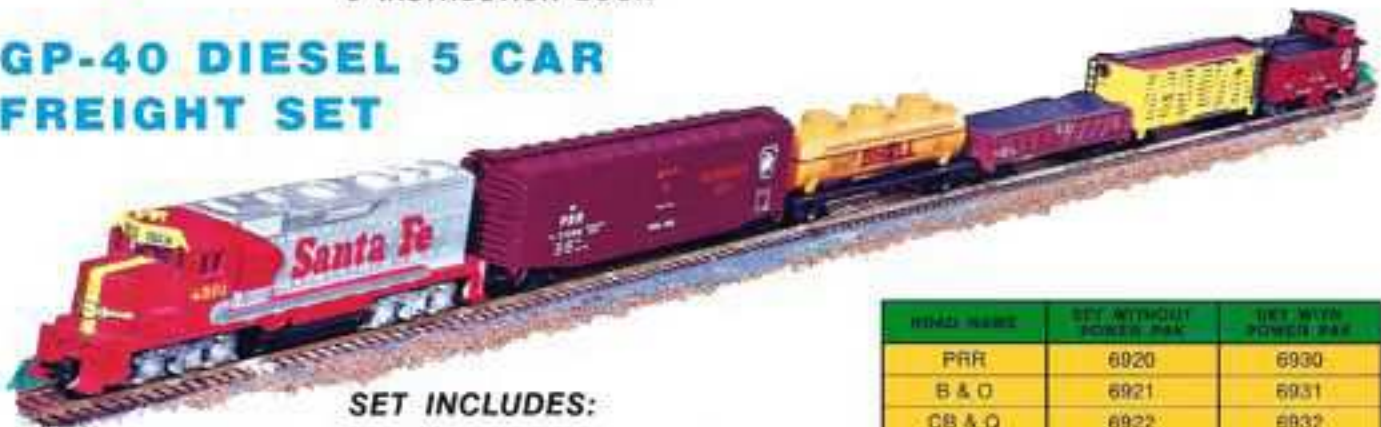

Features the Best Quality and Workmanship PLUS Super Detail, the strongest—most durable locos made and loaded with many extras

BETTER BUY BACHMANN

F-9 DIESEL 4 CAR FREIGHT SET

GEARED DUAL DRIVE

SET INCLUDES:

- F-9 DIESEL LOCOMOTIVE
- 4 SUPER DETAILED CARS
- 6 PIECES EXTRA LONG CURVED AND STRAIGHT TRACK
- 2 RERAILERS; WIRE AND CLIPS
- INSTRUCTION BOOK

ROAD NAME	SET WITHOUT POWER PAK	SET WITH POWER PAK
PRR	6900	6910
B & O	6901	6911
CB & Q	6902	6912
GN	6903	6913
UP	6904	6914
AT & SF	6905	6915

RETAIL LESS THAN LESS THAN
\$15.00 **\$20.00**

IF BOUGHT SEPARATELY **20.28** **27.26**

GP-40 DIESEL 5 CAR FREIGHT SET

SET INCLUDES:

- GP-40 DIESEL LOCOMOTIVE
- 5 SUPER DETAILED CARS
- 8 PIECES EXTRA LONG CURVED AND STRAIGHT TRACK
- TWO RERAILERS; WIRE AND CLIPS
- INSTRUCTION BOOK