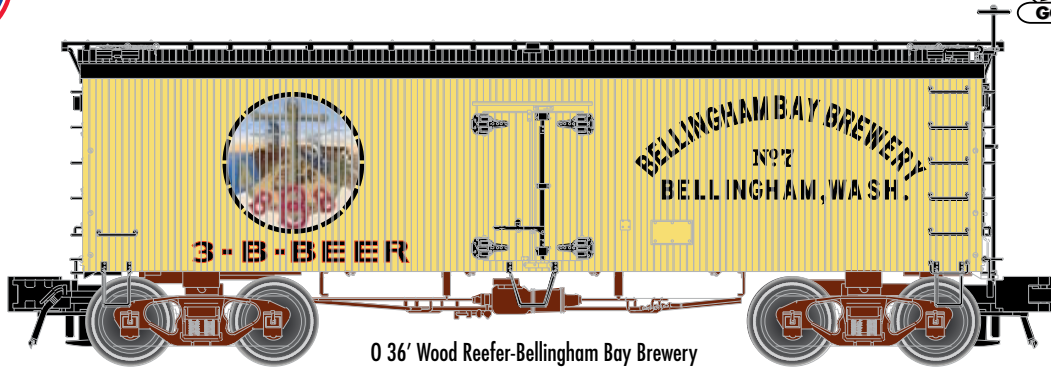

# GOLDEN SPIKE CLUB™

O 36' Wood Reefer-Bellingham Bay Brewery

## The Golden Spike Club Wants YOU, and You'll Want It Too!

Get on the right track with Atlas Golden Spike Club. That's right, the fan favorite club is back and now, by popular demand, has expanded and now features HO, N, O and O-27 scales as membership options.