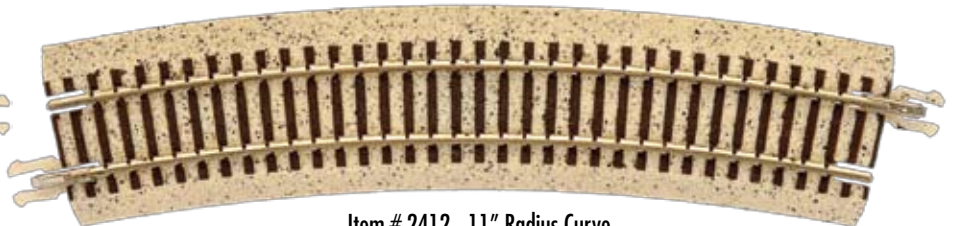

ATLAS **N** TRUE-TRACK[®]

SCALE

"You're On The Right Track... With Atlas!®"

Item # 2401 - 6" Straight

Item # 2430 - 12.5" Turnout Left

Item # 2420 - 90° Crossing

Item # 2404 - 2" Straight

Item # 2412 - 11" Radius Curve

Item # 2402 - 6" Rerailer

Item # 2490
Rail Joiners

Item # 2405 - 1" Straight

Item # 2425 - 2" Straight w/Bumper (Yellow)

Item #2426 - 2" Straight w/Bumper (Brown) - Not shown

Item # 0104 \$2.00

7 32573 00104 6