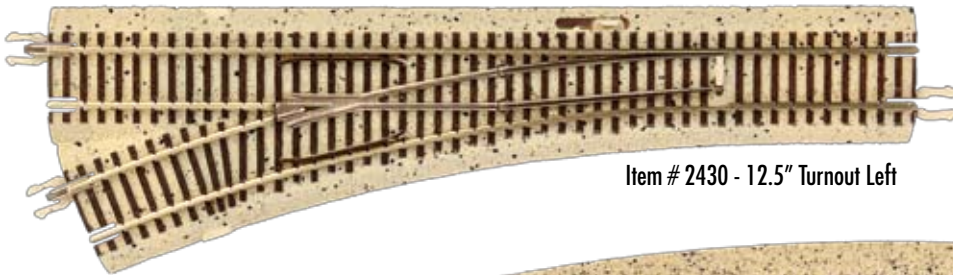

ATLAS **N** TRUE-TRACK[®]

SCALE

"You're On The Right Track... With Atlas!®"

Item # 2401 - 6" Straight

Item # 2430 - 12.5" Turnout Left

Item # 2420 - 90° Crossing

Item # 2404 - 2" Straight

Item # 2412 - 11" Radius Curve

Item # 2402 - 6" Rerailer

Item # 2490
Rail Joiners

Item # 2405 - 1" Straight

Item # 2425 - 2" Straight w/Bumper (Yellow)

Item #2426 - 2" Straight w/Bumper (Brown) - Not shown

Item # 0104 \$2.00

7 32573 00104 6