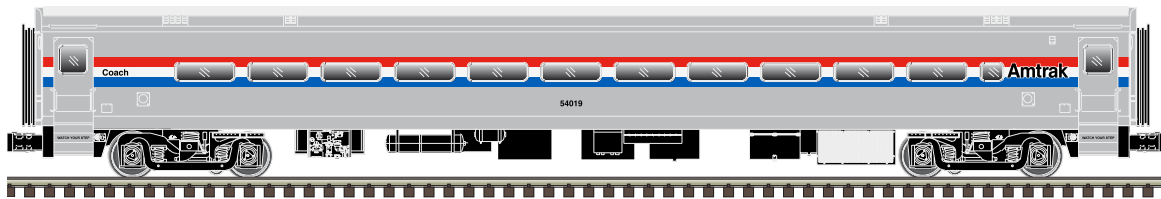

O HORIZON CAR AMTRAK®

ITEM #	DESCRIPTION	MSRP	HOBBY STORE ARRIVAL DATE
<b>ATLAS MASTER® O HORIZON/COMET II CARS</b>			
3007024	3RL COMET II CAB CAR METRO NORTH 6125	\$149.95	MARCH 2024
3007028	3RL COMET II CAB CAR MBTA 1644 Officially licensed by the MBTA.	\$159.95	MARCH 2024
3007032	3RL HORIZON FOOD SERVICE CAR AMTRAK® PHASE VI 53505 Officially Licensed by AMTRAK®	\$149.95	MARCH 2024
3007034	3RL HORIZON FOOD SERVICE CAR AMTRAK® PHASE III 53504 Officially Licensed by AMTRAK®	\$149.95	MARCH 2024
3009024	2RL COMET II CAB CAR METRO NORTH 6125	\$154.95	MARCH 2024
3009028	2RL COMET II CAB CAR MBTA 1644 Officially licensed by the MBTA.	\$164.95	MARCH 2024
3009032	2RL HORIZON FOOD SERVICE CAR AMTRAK® PHASE IV 53505 Officially Licensed by AMTRAK®	\$154.95	MARCH 2024
3009034	2RL HORIZON FOOD SERVICE CAR AMTRAK® PHASE III 53504 Officially Licensed by AMTRAK®	\$154.95	MARCH 2024