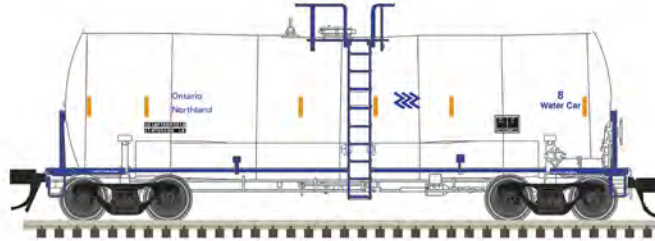

Contact your hobby store, or Atlas, for product availability.

ATLAS HO SCALE ROLLING STOCK ARRIVALS

HO 17,600 GALLON TANK CAR ONTARIO NORTHLAND

ITEM #	DESCRIPTION	MSRP	HOBBY STORE ARRIVAL DATE
ATLAS MASTER® HO 17,600 GALLON TANK CAR			
20001795	HO 17,600 GALLON TANK CAR UNDECORATED [ADM/MCP]	$43.95	APRIL 2024
20001796	HO 17,600 GALLON TANK CAR UNDECORATED [CARGILL]	$43.95	APRIL 2024
20001797	HO 17,600 GALLON TANK CAR UNDECORATED [CORN PRODUCTS]	$43.95	APRIL 2024
20007209	HO 17,600 GALLON TANK CAR GATX #4827	$53.95	APRIL 2024
20007210	HO 17,600 GALLON TANK CAR GATX #4856	$53.95	APRIL 2024
20007211	HO 17,600 GALLON TANK CAR GATX #4868	$53.95	APRIL 2024
20007212	HO 17,600 GALLON TANK CAR TATE & LYLE #1530	$53.95	APRIL 2024
20007213	HO 17,600 GALLON TANK CAR TATE & LYLE #1634	$53.95	APRIL 2024
20007214	HO 17,600 GALLON TANK CAR TATE & LYLE #1794	$53.95	APRIL 2024
20007215	HO 17,600 GALLON TANK CAR TATE & LYLE STALEY #4226	$53.95	APRIL 2024
20007216	HO 17,600 GALLON TANK CAR TATE & LYLE STALEY #4256	$53.95	APRIL 2024
20007217	HO 17,600 GALLON TANK CAR TATE & LYLE STALEY #4159	$53.95	APRIL 2024
20007218	HO 17,600 GALLON TANK CAR ADM [LEAF & CONSPICUITY STRIPES] #17269	$53.95	APRIL 2024
20007219	HO 17,600 GALLON TANK CAR ADM [LEAF & CONSPICUITY STRIPES] #17283	$53.95	APRIL 2024
20007220	HO 17,600 GALLON TANK CAR ADM [LEAF & CONSPICUITY STRIPES] #17286	$53.95	APRIL 2024
20007221	HO 17,600 GALLON TANK CAR CARGILL [UTCI REPAINT] #5036	$53.95	APRIL 2024
20007222	HO 17,600 GALLON TANK CAR CARGILL [UTCI REPAINT] #5071	$53.95	APRIL 2024
20007223	HO 17,600 GALLON TANK CAR CARGILL [UTCI REPAINT] #5091	$53.95	APRIL 2024
20007224	HO 17,600 GALLON TANK CAR GATX [SERVICE DRIVEN] #4432	$53.95	APRIL 2024
20007225	HO 17,600 GALLON TANK CAR GATX [SERVICE DRIVEN] #4437	$53.95	APRIL 2024
20007226	HO 17,600 GALLON TANK CAR GATX [SERVICE DRIVEN] #4456	$53.95	APRIL 2024
20007227	HO 17,600 GALLON TANK CAR MINNESOTA CORN PROCESSORS [MNCX] #1008	$53.95	APRIL 2024
20007228	HO 17,600 GALLON TANK CAR MINNESOTA CORN PROCESSORS [MNCX] #1012	$53.95	APRIL 2024
20007229	HO 17,600 GALLON TANK CAR MINNESOTA CORN PROCESSORS [MNCX] #1017	$53.95	APRIL 2024
20007230	HO 17,600 GALLON TANK CAR ONTARIO NORTHLAND #7	$53.95	APRIL 2024
20007231	HO 17,600 GALLON TANK CAR ONTARIO NORTHLAND #8	$53.95	APRIL 2024