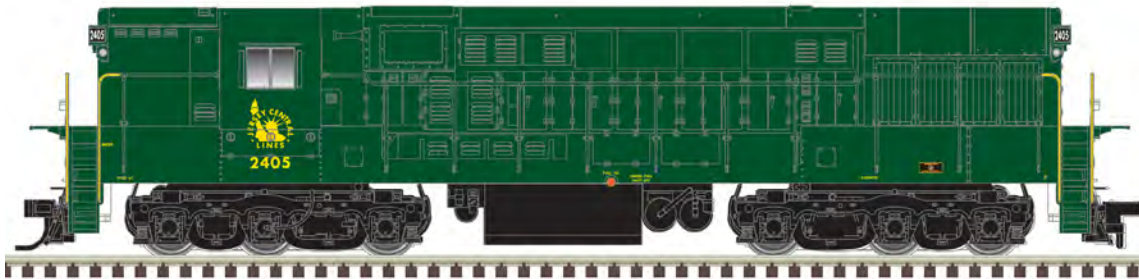

\*CSX Licensed Product

**Atlas Online Store: [shop.atlasrr.com](http://shop.atlasrr.com)**

**HO SCALE**

**ATLAS HO SCALE LOCOMOTIVE ARRIVALS**

ITEM #	DESCRIPTION	MSRP	HOBBY STORE ARRIVAL DATE
<b>ATLAS MASTER® HO U30C PHASE 1 LOCOMOTIVE - CONTINUED</b>			
10003922	HO U30C PH.1 GOLD CHESSIE* SYSTEM* #3302	\$299.95	MARCH 2024
10003923	HO U30C PH.1 GOLD SEABOARD COAST LINE* #2121	\$299.95	MARCH 2024
10003924	HO U30C PH.1 GOLD SEABOARD COAST LINE* #2123	\$299.95	MARCH 2024
10003925	HO U30C PH.1 GOLD SEABOARD COAST LINE* #2124	\$299.95	MARCH 2024
10003926	HO U30C PH.1 GOLD CONRAIL #6535	\$299.95	MARCH 2024
10003927	HO U30C PH.1 GOLD CONRAIL #6536	\$299.95	MARCH 2024
10003928	HO U30C PH.1 GOLD CONRAIL #6538	\$299.95	MARCH 2024