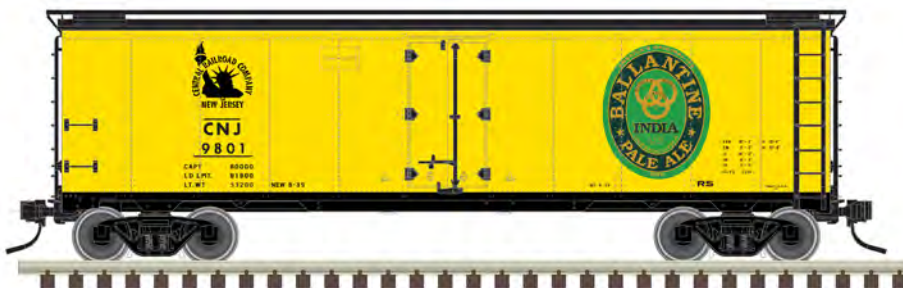

ATLAS O SCALE ROLLING STOCK ARRIVALS

ITEM #	DESCRIPTION	MSRP	HOBBY STORE ARRIVAL DATE
ATLAS MASTER® O 17,360 GALLON TANK CAR CONTINUED			
3007210	3RL ACF 17,360 GALL. CHLORINE TANK CAR PENNWALT 85397, 85399 (BLACK/WHITE/BLUE)	$94.95	APRIL 2024
3007211	3RL ACF 17,360 GALL. CHLORINE TANK CAR PPGX (CONSPICULTY STRIPES) 1646, 1669 (BLACK/YELLOW)	$94.95	APRIL 2024
3007212	3RL ACF 17,360 GALL. CHLORINE TANK CAR SHPX (OXY CHEMICALS) 240211, 240232 (BLACK/WHITE)	$94.95	APRIL 2024
3007213	3RL ACF 17,360 GALL. CHLORINE TANK CAR HOOKER (ORANGE) 1282, 1289 (ORANGE/WHITE/BLACK)	$94.95	APRIL 2024
3008207	2RL ACF 17,360 GALL. CHLORINE TANK CAR GATX 36736, 36740 (WHITE/BLACK)	$99.95	APRIL 2024
3008208	2RL ACF 17,360 GALL. CHLORINE TANK CAR HOKX (RECT 2003) 132414, 132436 (GRAY/WHITE)	$99.95	APRIL 2024
3008209	2RL ACF 17,360 GALL. CHLORINE TANK CAR KAISER CHEMICALS 19627, 19629 (GREEN/WHITE/BLACK)	$99.95	APRIL 2024
3008210	2RL ACF 17,360 GALL. CHLORINE TANK CAR PENNWALT 85397, 85399 (BLACK/WHITE/BLUE)	$99.95	APRIL 2024
3008211	2RL ACF 17,360 GALL. CHLORINE TANK CAR PPGX (CONSPICULTY STRIPES) 1646, 1669 (BLACK/WHITE)	$99.95	APRIL 2024
3008212	2RL ACF 17,360 GALL. CHLORINE TANK CAR SHPX (OXY CHEMICALS) 240211, 240232 (BLACK/WHITE)	$99.95	APRIL 2024
3008213	2RL ACF 17,360 GALL. CHLORINE TANK CAR HOOKER (ORANGE) 1282, 1289 (ORANGE/WHITE/BLACK)	$99.95	APRIL 2024

O 40' STEEL REEFER CNJ BALLANTINE HERITAGE

ITEM #	DESCRIPTION	MSRP	HOBBY STORE ARRIVAL DATE
ATLAS MASTER® 40' STEEL REEFER			
3003918A	3RL ATLAS MASTER O 40' STEEL REEFER CNJ BALLANTINE HERITAGE INDIA PALE ALE 9801 (YELLOW/BLACK)	$92.95	MAY 2024
3003918B	3RL ATLAS MASTER O 40' STEEL REEFER CNJ BALLANTINE HERITAGE XXX ALE 9861 (YELLOW/BLACK)	$92.95	MAY 2024
3003918C	3RL ATLAS MASTER O 40' STEEL REEFER CNJ BALLANTINE HERITAGE EXPORT DARK 9869 (YELLOW/BLACK)	$92.95	MAY 2024
3003918D	3RL ATLAS MASTER O 40' STEEL REEFER CNJ BALLANTINE HERITAGE BOCK 9876 (YELLOW/BLACK)	$92.95	MAY 2024
3003919	3RL ATLAS MASTER O 40' STEEL REEFER BN MOW 965510, 965511, 965513, 965514 (BROWN/WHITE)	$92.95	MAY 2024
3003920	3RL ATLAS MASTER O 40' STEEL REEFER WFEX (EX-NP) 704574, 704627 (ORANGE/BLACK/RED)	$92.95	MAY 2024
3003921	3RL ATLAS MASTER O 40' STEEL REEFER WFEX (EX-NP RAILWAY) 704704, 704814 (ORANGE/BLACK/RED)	$92.95	MAY 2024
3003922	3RL ATLAS MASTER O 40' STEEL REEFER BANGOR & AROOSTOOK 8520, 8602, 8888, 8975 (ORANGE/BLACK)	$92.95	MAY 2024
3003923	3RL ATLAS MASTER O 40' STEEL REEFER MDT (NYC) 12268, 12321, 13318, 13417 (ORANGE/BROWN)	$92.95	MAY 2024
3004918A	2RL ATLAS MASTER O 40' STEEL REEFER CNJ BALLANTINE HERITAGE INDIA PALE ALE 9801 (YELLOW/BLACK)	$97.95	MAY 2024

BALLANTINE and related marks, logos and designs are intellectual property of PBC and are used with permission by Atlas Model Railroad Co., Inc.

*CSX Licensed Product