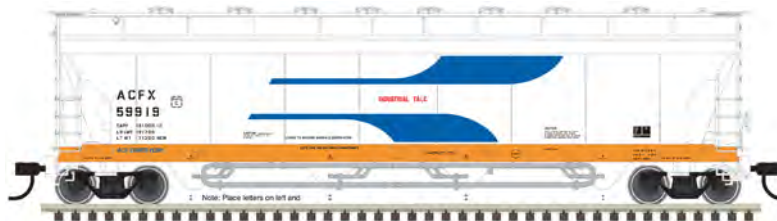

N PRESSUREAIDE COVERED HOPPER ACFX [VENTURI]

ITEM #	DESCRIPTION	MSRP	HOBBY STORE ARRIVAL DATE
ATLAS MASTER® N PRESSUREAIDE COVERED HOPPER			
50006065	N PRESSUREAIDE COVERED HOPPER ACFX [VENTURI] #51414	$35.95	MAY 2024
50006066	N PRESSUREAIDE COVERED HOPPER ACFX [VENTURI] #51417	$35.95	MAY 2024
50006067	N PRESSUREAIDE COVERED HOPPER ADM [MOLECULE] #50003	$35.95	MAY 2024
50006068	N PRESSUREAIDE COVERED HOPPER ADM [MOLECULE] #50007	$35.95	MAY 2024
50006069	N PRESSUREAIDE COVERED HOPPER ADM [MOLECULE] #50031	$35.95	MAY 2024

*CSX Licensed Product