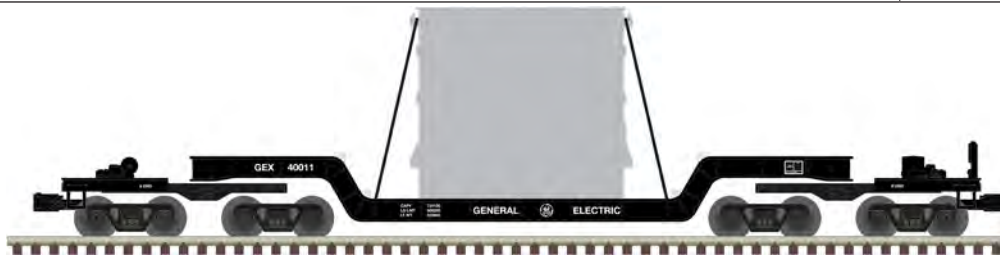

O 75' DEPRESSED CENTER FLAT CAR W/ LOAD GENERAL ELECTRIC

ITEM #	DESCRIPTION	MSRP	HOBBY STORE ARRIVAL DATE
ATLAS PREMIER O 75' DEPRESSED CENTER FLAT CAR W/ LOAD			
3001296	O PREMIER 75' DEPRESSED CENTER FLAT CAR W/ LOAD GENERAL ELECTRIC - GSC - 3RL	$79.95	FEB. 2024
3003046	O PREMIER 75' DEPRESSED CENTER FLAT CAR W/ LOAD KASGRO RAIL (KRL) 27101, 27104 (RED/WHITE) - 3RL	$89.95	FEB. 2024
3003047	O PREMIER 75' DEPRESSED CENTER FLAT CAR W/ LOAD PENN CENTRAL 766090, 766091 (GRN/WHITE) - 3RL	$89.95	FEB. 2024
3003048	O PREMIER 75' DEPRESSED CENTER FLAT CAR W/ LOAD WESTERN PACIFIC 1601, 1602 (BLACK/WHITE) - 3RL	$89.95	FEB. 2024
3003049	O PREMIER 75' DEPRESSED CENTER FLAT CAR W/ LOAD P & LE 980, 981 (BLACK/WHITE) - 3RL	$89.95	FEB. 2024
3003050	O PREMIER 75' DEPRESSED CENTER FLAT CAR W/ LOAD CONRAIL 766013, 766018 (BROWN/WHITE) - 3RL	$89.95	FEB. 2024
3003051	O PREMIER 75' DEPRESSED CENTER FLAT CAR W/ LOAD TTX (QTTX) 130600, 130603 (YELLOW/BLACK) - 3RL	$89.95	FEB. 2024
3003052	O PREMIER 75' DEPRESSED CENTER FLAT CAR W/ LOAD SANTA FE 90002, 90015 (BROWN/WHITE) - 3RL	$89.95	FEB. 2024
3004050	O PREMIER 75' DEPRESSED CENTER FLAT CAR W/ LOAD CONRAIL 766013, 766018 (BROWN/WHITE) - 2RL	$99.95	FEB. 2024
3004052	O PREMIER 75' DEPRESSED CENTER FLAT CAR W/ LOAD SANTA FE 90002, 90015 (BROWN/WHITE) - 2RL	$99.95	FEB. 2024

*CSX Licensed Product