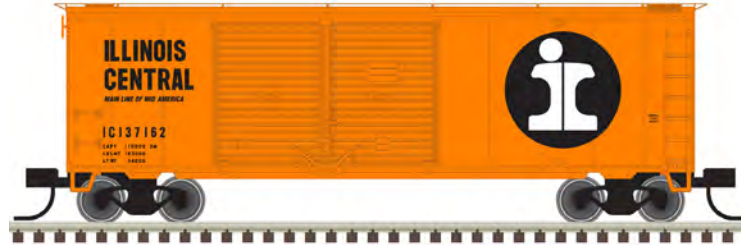

PRODUCT ARRIVALS GUIDE-WINTER/SPRING 2024

Contact your hobby store, or Atlas, for product availability.

ATLAS N SCALE ROLLING STOCK ARRIVALS

N TRAINMAN 40' DOUBLE DOOR BOX CAR ILLINOIS CENTRAL

ITEM #	DESCRIPTION	MSRP	HOBBY STORE ARRIVAL DATE
ATLAS TRAINMAN® N 40' DOUBLE DOOR BOX CAR			
50006189	N TMAN 40' DD BOX CAR BALTIMORE & OHIO* "SENTINEL SERVICE" #294201	$26.95	MAY 2024
50006190	N TMAN 40' DD BOX CAR BALTIMORE & OHIO* "SENTINEL SERVICE" #294214	$26.95	MAY 2024
50006191	N TMAN 40' DD BOX CAR CANADIAN NATIONAL #587384	$26.95	MAY 2024
50006192	N TMAN 40' DD BOX CAR CANADIAN NATIONAL #537937	$26.95	MAY 2024
50006193	N TMAN 40' DD BOX CAR DENVER RIO GRANDE & WESTERN #60305	$26.95	MAY 2024
50006194	N TMAN 40' DD BOX CAR DENVER RIO GRANDE & WESTERN #60317	$26.95	MAY 2024
50006195	N TMAN 40' DD BOX CAR GULF MOBILE & OHIO #24507	$26.95	MAY 2024
50006196	N TMAN 40' DD BOX CAR GULF MOBILE & OHIO #24584	$26.95	MAY 2024
50006197	N TMAN 40' DD BOX CAR ILLINOIS CENTRAL #137162	$26.95	MAY 2024
50006198	N TMAN 40' DD BOX CAR ILLINOIS CENTRAL #137480	$26.95	MAY 2024
50006199	N TMAN 40' DD BOX CAR LEHIGH VALLEY #8005	$26.95	MAY 2024
50006200	N TMAN 40' DD BOX CAR LEHIGH VALLEY #8019	$26.95	MAY 2024
50006201	N TMAN 40' DD BOX CAR SOUTHERN PACIFIC #63541	$26.95	MAY 2024
50006202	N TMAN 40' DD BOX CAR SOUTHERN PACIFIC #63579	$26.95	MAY 2024
50006203	N TMAN 40' DD BOX CAR GREAT NORTHERN EXPERIMENTAL SCHEMES 3-PACK [3249, 3336, 3345]	$79.95	MAY 2024