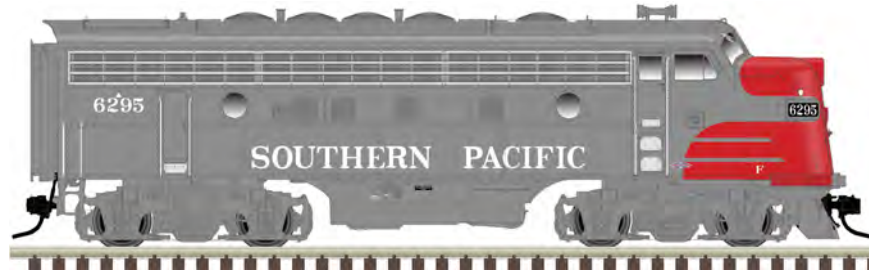

\*CSX Licensed Product

Contact your hobby store, or Atlas, for product availability.

**ATLAS O SCALE LOCOMOTIVE ARRIVALS**

O F-7A LOCOMOTIVE SOUTHERN PACIFIC

ITEM #	DESCRIPTION	MSRP	HOBBY STORE ARRIVAL DATE
<b>ATLAS MASTER® O F-7 LOCOMOTIVE</b>			
30138077	3RL ATLAS O MASTER (POWERED) F-7A LOCOMOTIVE UNDECORATED - SINGLE HEADLIGHT	\$549.95	FEB. 2024
30138078	3RL ATLAS O MASTER (POWERED) F-7A LOCOMOTIVE UNDECORATED - DOUBLE HEADLIGHT	\$549.95	FEB. 2024
30138079	3RL ATLAS O MASTER (POWERED) F-7A LOCOMOTIVE CHESAPEAKE & OHIO* 7024 (BLUE/YELLOW)	\$549.95	FEB. 2024
30138080	3RL ATLAS O MASTER (POWERED) F-7A LOCOMOTIVE CHESAPEAKE & OHIO* 7025 (BLUE/YELLOW)	\$549.95	FEB. 2024
30138081	3RL ATLAS O MASTER (POWERED) F-7A LOCOMOTIVE READING 269A (BLACK/GREEN/YELLOW)	\$549.95	FEB. 2024
30138082	3RL ATLAS O MASTER (POWERED) F-7A LOCOMOTIVE READING 270A (BLACK/GREEN/YELLOW)	\$549.95	FEB. 2024
30138083	3RL ATLAS O MASTER (POWERED) F-7A LOCOMOTIVE SOUTHERN RAILWAY 6715 (BLACK/GOLD)	\$549.95	FEB. 2024
30138084	3RL ATLAS O MASTER (POWERED) F-7A LOCOMOTIVE SOUTHERN RAILWAY 6716 (BLACK/GOLD)	\$549.95	FEB. 2024
30138085	3RL ATLAS O MASTER (POWERED) F-7A LOCOMOTIVE SOUTHERN PACIFIC 6295 (GRAY/RED/WHITE)	\$549.95	FEB. 2024
30138086	3RL ATLAS O MASTER (POWERED) F-7A LOCOMOTIVE SOUTHERN PACIFIC 6296 (GRAY/RED/WHITE)	\$549.95	FEB. 2024
30138087	3RL ATLAS O MASTER (POWERED) F-7B LOCOMOTIVE UNDECORATED	\$549.95	FEB. 2024
30138088	3RL ATLAS O MASTER (POWERED) F-7B LOCOMOTIVE CHESAPEAKE & OHIO* 7510 (BLUE/YELLOW)	\$549.95	FEB. 2024
30138089	3RL ATLAS O MASTER (POWERED) F-7B LOCOMOTIVE CHESAPEAKE & OHIO* 7512 (BLUE/YELLOW)	\$549.95	FEB. 2024
30138090	3RL ATLAS O MASTER (POWERED) F-7B LOCOMOTIVE READING 269B (BLACK/GREEN/YELLOW)	\$549.95	FEB. 2024
30138091	3RL ATLAS O MASTER (POWERED) F-7B LOCOMOTIVE READING 270B (BLACK/GREEN/YELLOW)	\$549.95	FEB. 2024
30138092	3RL ATLAS O MASTER (POWERED) F-7B LOCOMOTIVE SOUTHERN RAILWAY 6756 (BLACK/GOLD)	\$549.95	FEB. 2024
30138093	3RL ATLAS O MASTER (POWERED) F-7B LOCOMOTIVE SOUTHERN RAILWAY 6757 (BLACK/GOLD)	\$549.95	FEB. 2024
30138094	3RL ATLAS O MASTER (POWERED) F-7B LOCOMOTIVE SOUTHERN PACIFIC 8122 (GRAY/RED/WHITE)	\$549.95	FEB. 2024
30138095	3RL ATLAS O MASTER (POWERED) F-7B LOCOMOTIVE SOUTHERN PACIFIC 8127 (GRAY/RED/WHITE)	\$549.95	FEB. 2024
30138097	3RL ATLAS O MASTER (UNPOWERED) F-7A UNDECORATED - DOUBLE HEADLIGHT	\$239.95	FEB. 2024
30138098	3RL ATLAS O MASTER (UNPOWERED) F-7A CHESAPEAKE & OHIO* 7020 (BLUE/YELLOW)	\$239.95	FEB. 2024
30138099	3RL ATLAS O MASTER (UNPOWERED) F-7A READING 266A (BLACK/GREEN/YELLOW)	\$239.95	FEB. 2024
30138100	3RL ATLAS O MASTER (UNPOWERED) F-7A SOUTHERN RAILWAY 6717 (BLACK/GOLD)	\$239.95	FEB. 2024
30138101	3RL ATLAS O MASTER (UNPOWERED) F-7A SOUTHERN PACIFIC 6309 (GRAY/RED/WHITE)	\$239.95	FEB. 2024
30138102	3RL ATLAS O MASTER (UNPOWERED) F-7B UNDECORATED	\$239.95	FEB. 2024
30138103	3RL ATLAS O MASTER (UNPOWERED) F-7B CHESAPEAKE & OHIO* 7505 (BLUE/YELLOW)	\$239.95	FEB. 2024
30138104	3RL ATLAS O MASTER (UNPOWERED) F-7B READING 266B (BLACK/GREEN/YELLOW)	\$239.95	FEB. 2024
30138105	3RL ATLAS O MASTER (UNPOWERED) F-7B SOUTHERN RAILWAY 6758 (BLACK/GOLD)	\$239.95	FEB. 2024
30138106	3RL ATLAS O MASTER (UNPOWERED) F-7B SOUTHERN PACIFIC 8109 (GRAY/RED/WHITE)	\$239.95	FEB. 2024
30138107	2RL ATLAS O MASTER (POWERED) F-7 LOCOMOTIVE UNDECORATED - SINGLE HEADLIGHT	\$549.95	FEB. 2024
30138108	2RL ATLAS O MASTER (POWERED) F-7A LOCOMOTIVE UNDECORATED - DOUBLE HEADLIGHT	\$549.95	FEB. 2024
30138109	2RL ATLAS O MASTER (POWERED) F-7A LOCOMOTIVE CHESAPEAKE & OHIO* 7024 (BLUE/YELLOW)	\$549.95	FEB. 2024