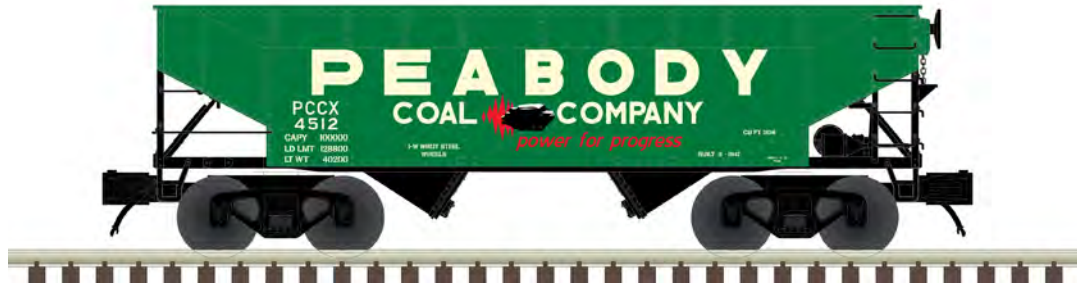

ATLAS O SCALE ROLLING STOCK ARRIVALS

O 2-BAY OFFSET HOPPER PEABODY COAL

ITEM #	DESCRIPTION	MSRP	HOBBY STORE ARRIVAL DATE
ATLAS PREMIER O 2 BAY OFFSET HOPPER			
3001390	O PREMIER 2 BAY OFFSET HOPPER CHICAGO AND EASTERN ILLINIOS (CE&I) 96128, 96157, 96201, 96227 (BROWN/WHITE) - 3RL	$82.95	JUNE 2024
3001391	O PREMIER 2 BAY OFFSET HOPPER BALTIMORE & OHIO* 235623, 235638, 235641, 235655 (BLACK/WHITE) - 3RL	$82.95	JUNE 2024
3001392	O PREMIER 2 BAY OFFSET HOPPER MAINE CENTRAL 3723, 3735, 3749, 3754 (BLACK/HARVEST GOLD/GREEN) - 3RL	$82.95	JUNE 2024
3001393	O PREMIER 2 BAY OFFSET HOPPER MILWAUKEE ROAD 94253, 94304, 94537, 94588 (BROWN/WHITE) - 3RL	$82.95	JUNE 2024
3001395	O PREMIER 2 BAY OFFSET HOPPER RICHMOND, FREDERICKSBURG & POTOMAC 7017, 7021, 7034, 7047 (BLACK/WHITE) - 3RL	$82.95	JUNE 2024
3001396	O PREMIER 2 BAY OFFSET HOPPER PEABODY COAL 4512, 4525 (GREEN/YELLOW/RED/WHITE) - 3RL	$82.95	JUNE 2024
3002390	O PREMIER 2 BAY OFFSET HOPPER CHICAGO AND EASTERN ILLINIOS (CE&I) 96128, 96157, 96201, 96227 (BROWN/WHITE) - 2RL	$87.95	JUNE 2024
3002391	O PREMIER 2 BAY OFFSET HOPPER BALTIMORE & OHIO* 235623, 235638, 235641, 235655 (BLACK/WHITE) - 2RL	$87.95	JUNE 2024
3002392	O PREMIER 2 BAY OFFSET HOPPER MAINE CENTRAL 3723, 3735, 3749, 3754 (BLACK/HARVEST GOLD/GREEN) - 2RL	$87.95	JUNE 2024
3002393	O PREMIER 2 BAY OFFSET HOPPER MILWAUKEE ROAD 94253, 94304, 94537, 94588 (BROWN/WHITE) - 2RL	$87.95	JUNE 2024
3002395	O PREMIER 2 BAY OFFSET HOPPER RICHMOND, FREDERICKSBURG & POTOMAC 7017, 7021, 7034, 7047 (BLACK/WHITE) - 2RL	$87.95	JUNE 2024
3002396	O PREMIER 2 BAY OFFSET HOPPER PEABODY COAL 4512, 4525 (GREEN/YELLOW/RED/WHITE) - 2RL	$87.95	JUNE 2024