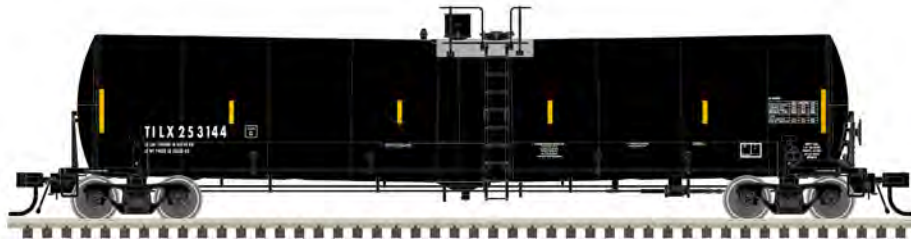

Atlas Online Store: shop.atlasrr.com

ATLAS HO SCALE ROLLING STOCK ARRIVALS

HO TRINITY 25,500 GALLON TANK CAR TILX (2019 REPAINT)

ITEM #	DESCRIPTION	MSRP	HOBBY STORE ARRIVAL DATE
ATLAS MASTER® HO TRINITY 25,500 GALLON TANK CAR			
20006878	HO TRINITY 25,500 GALLON TANK CAR TILX [2019 REPAINT] #253127	$54.95	JUNE 2024
20006879	HO TRINITY 25,500 GALLON TANK CAR TILX [2019 REPAINT] #253132	$54.95	JUNE 2024
20006880	HO TRINITY 25,500 GALLON TANK CAR TILX [2019 REPAINT] #253144	$54.95	JUNE 2024
20006881	HO TRINITY 25,500 GALLON TANK CAR TILX [2019 REPAINT] 3-PACK [253152, 253176, 253189]	$162.95	JUNE 2024
20006886	HO TRINITY 25,500 GALLON TANK CAR GATX [OWENSBORO GRAIN] #54540	$54.95	JUNE 2024
20006887	HO TRINITY 25,500 GALLON TANK CAR GATX [OWENSBORO GRAIN] #54547	$54.95	JUNE 2024
20006888	HO TRINITY 25,500 GALLON TANK CAR GATX [OWENSBORO GRAIN] #54553	$54.95	JUNE 2024
20006889	HO TRINITY 25,500 GALLON TANK CAR GATX [OWENSBORO GRAIN] 3-PACK [54562, 54575, 54596]	$162.95	JUNE 2024
20006898	HO TRINITY 25,500 GALLON TANK CAR NATX [UTCK REPAINT] #250924	$54.95	JUNE 2024
20006899	HO TRINITY 25,500 GALLON TANK CAR NATX [UTCK REPAINT] #250932	$54.95	JUNE 2024
20006900	HO TRINITY 25,500 GALLON TANK CAR NATX [UTCK REPAINT] #250946	$54.95	JUNE 2024
20006901	HO TRINITY 25,500 GALLON TANK CAR NATX [UTCK REPAINT] 3-PACK [250951, 250972, 250986]	$162.95	JUNE 2024

Ford Trademarks and Trade Dress used under license to Atlas Model Railroad Co., Inc.