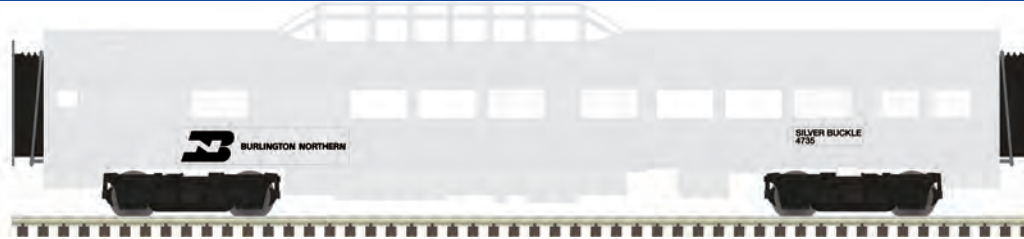

ATLAS O SCALE ROLLING STOCK ARRIVALS

O 70' STREAMLINED PASSENGER CAR BURLINGTON NORTHERN

ITEM #	DESCRIPTION	MSRP	HOBBY STORE ARRIVAL DATE
ATLAS PREMIER O 70' STREAMLINED PASSENGER CARS			
3001477	O PREMIER 70' STREAMLINE PASSENGER BURLINGTON NORTHERN 4 CAR SET INCLUDES: BAGGAGE 676; COACH 1116; COACH 1139; FULL VISTA DOME 1395 "RIVER VIEW" (GREEN/WHITE) - 3RL	$479.80	MARCH 2024
3001478	O PREMIER 70' STREAMLINE PASSENGER BURLINGTON NORTHERN 2 CAR SET INCLUDES: VISTA DOME 4735 "SILVER BUCKLE"; VISTA DOME 4736 "SILVER BRAND" (SILVER) - 3RL	$239.90	MARCH 2024
3001479	O PREMIER 70' STREAMLINE PASSENGER CAR DINER BURLINGTON NORTHERN 1154 "LAKE MICHIGAN" (GREEN/WHITE) - 3RL	$119.95	MARCH 2024
3001474	O 3RL PREMIER 70' STREAMLINE PASSENGER AMTRAK®(PHASE 1) 4 CAR SET INCLUDES: BAGGAGE 1007 "SILVER TREASURE"; COACH 4822; VISTA DOME 9401 "SILVER DOME"; OBSERVATION 3342 (SILVER/RED/WHITE/BLUE) Officially Licensed by AMTRAK®	$479.80	MAY 2024
3001475	O 3RL PREMIER 70' STREAMLINE PASSENGER AMTRAK® 2 CAR SET INCLUDES: SLEEPER 2150 "SILVER FLOWER"; DINER 8055 "SILVER TUREEN" (SILVER/RED/WHITE/BLUE) Officially Licensed by AMTRAK®	$239.90	MAY 2024
3001476	O 3RL PREMIER 70' STREAMLINE PASSENGER CAR FULL VISTA DOME AMTRAK® 9361 "OCEAN VIEW" (SILVER/RED/WHITE/BLUE) Officially Licensed by AMTRAK®	$119.95	MAY 2024
3001480	O 3RL PREMIER 70' STREAMLINE PASSENGER NJ COMMUTER TRANSITION SCHEME 4 CAR SET INCLUDES: COACH 3070; COACH 3089; COACH 3092; COACH 3093 (SILVER)	$479.80	MAY 2024
3001481	O 3RL PREMIER 70' STREAMLINE PASSENGER NJ COMMUTER TRANSITION SCHEME 2 CAR SET INCLUDES: COACH 3072; COACH 3079 (SILVER)	$239.90	MAY 2024
3001485	O 3RL PREMIER 70' STREAMLINE PASSENGER KANSAS CITY SOUTHERN 4 CAR SET INCLUDES: BAGGAGE 20; COACH 273; COACH 277; OBSERVATION 40 (GREEN/YELLOW/RED)	$479.80	MAY 2024
3001486	O 3RL PREMIER 70' STREAMLINE PASSENGER CAR KANSAS CITY SOUTHERN "COLONEL FORDYCE" (GREEN/YELLOW/RED)	$119.95	MAY 2024
3001487	O 3RL PREMIER 70' STREAMLINE PASSENGER ROCK ISLAND 4 CAR SET INCLUDES: BAGGAGE 855; COACH "DAVENPORT"; COACH "HERINGTON"; OBSERVATION "CENTENNIAL" (SILVER/BLACK)	$479.80	MAY 2024
3001488	O 3RL PREMIER 70' STREAMLINE PASSENGER ROCK ISLAND 2 CAR SET INCLUDES: DINER "GOLDEN BANQUET"; SLEEPER "GOLDEN MEADOW" (SILVER/BLACK)	$239.90	MAY 2024
3001482	O PREMIER 70' STREAMLINE PASSENGER CAR DINER NJ COMMUTER TRANSITION SCHEME 5450 (SILVER) - 3RL	$119.95	JUNE 2024
3001483	O PREMIER 70' STREAMLINE PASSENGER PENN CENTRAL 4 CAR SET INCLUDES: COACH 1589; COACH 2531; COACH 1596; OBSERVATION 4424 (SILVER/BLACK) - 3RL	$479.80	JUNE 2024
3001484	O PREMIER 70' STREAMLINE PASSENGER PENN CENTRAL 2 CAR SET INCLUDES: COACH 2167; COACH 2177 (SILVER/BLACK) - 3RL	$239.90	JUNE 2024