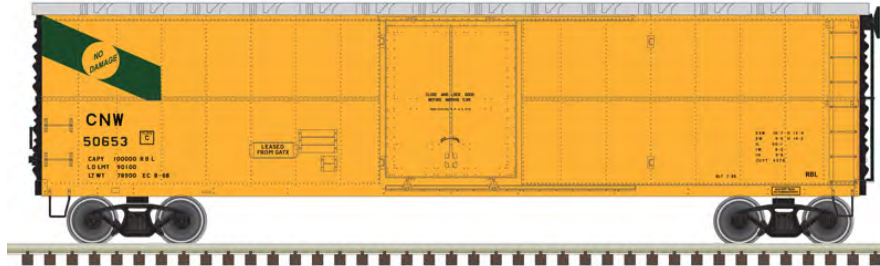

PRODUCT ARRIVALS GUIDE-WINTER/SPRING 2024

Contact your hobby store, or Atlas, for product availability.

HO
SCALE

ATLAS HO SCALE ROLLING STOCK ARRIVALS

HO 50' GARX REEFER CHICAGO & NORTHWESTERN

ITEM #	DESCRIPTION	MSRP	HOBBY STORE ARRIVAL DATE
ATLAS MASTER® HO 50' GARX REEFER			
20001798	HO 50' GARX REEFER UNDECORATED	$27.95	MARCH 2024
20005786	HO 50' GARX REEFER RIO GRANDE #50921	$35.95	MARCH 2024
20005787	HO 50' GARX REEFER RIO GRANDE #50929	$35.95	MARCH 2024
20005788	HO 50' GARX REEFER SOUTHERN PACIFIC #51281	$35.95	MARCH 2024
20005789	HO 50' GARX REEFER SOUTHERN PACIFIC #51288	$35.95	MARCH 2024
20005790	HO 50' GARX REEFER CHICAGO & NORTH WESTERN #50653	$35.95	MARCH 2024
20005791	HO 50' GARX REEFER CHICAGO & NORTH WESTERN #50659	$35.95	MARCH 2024
20005792	HO 50' GARX REEFER TOLEDO PEORIA & WESTERN #50300	$35.95	MARCH 2024
20005793	HO 50' GARX REEFER TOLEDO PEORIA & WESTERN #50303	$35.95	MARCH 2024
20005794	HO 50' GARX REEFER CHICAGO & EASTERN ILLINOIS #50351	$35.95	MARCH 2024
20005795	HO 50' GARX REEFER CHICAGO & EASTERN ILLINOIS #50355	$35.95	MARCH 2024
20005796	HO 50' GARX REEFER ILLINOIS CENTRAL #51654	$35.95	MARCH 2024
20005797	HO 50' GARX REEFER ILLINOIS CENTRAL #51655	$35.95	MARCH 2024
20005798	HO 50' GARX REEFER NORFOLK & WESTERN #51502	$35.95	MARCH 2024
20005799	HO 50' GARX REEFER NORFOLK & WESTERN #51504	$35.95	MARCH 2024