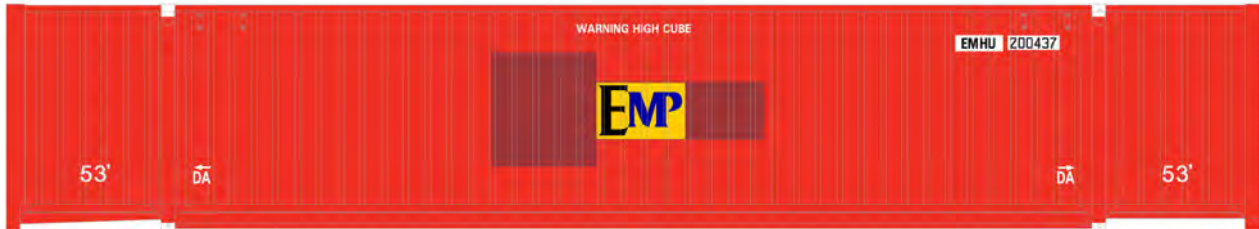

PRODUCT ARRIVALS GUIDE-WINTER/SPRING 2024

Contact your hobby store, or Atlas, for product availability.

ATLAS O SCALE ROLLING STOCK ARRIVALS

O 53' JINDO CONTAINER EMP EX-HUB

ITEM #	DESCRIPTION	MSRP	HOBBY STORE ARRIVAL DATE
ATLAS MASTER® O 53' JINDO/CIMC CONTAINERS			
3002038	O 53' JINDO CONTAINER CSX* "HOW TOMORROW MOVES" 232587, 232599, 232617, 232624, 232648, 232675 (BLUE/YELLOW)	$34.95	APRIL 2024
3002039	O 53' JINDO CONTAINER EMP EX-HUB 200437, 200456, 200471, 200413, 200427, 200475 (ORANGE/YELLOW)	$34.95	APRIL 2024
3002089	O 53' JINDO CONTAINER EMP EX-PACER 203451, 203477, 203494, 203501, 203512, 203544 (BLUE/YELLOW/RED)	$34.95	APRIL 2024
3002090	O 53' JINDO CONTAINER SWIFT - SHIELD 944813, 944832, 944845, 944856, 944867, 944892 (WHITE/GOLD/BLUE)	$34.95	APRIL 2024
3002098	O 53' CIMC CONTAINER HUB GROUP - NORFOLK SOUTHERN 633514, 633554, 633588, 633727, 633814, 633904 (GREEN/WHITE/RED)	$34.95	APRIL 2024
3002099	O 53' CIMC CONTAINER CANADIAN PACIFIC 234415, 234423, 234448, 234456, 234467, 234474 (RED/WHITE)	$34.95	APRIL 2024
3002173	O 53' CONTAINER ASSORTMENT #1: CSX* "HOW TOMORROW MOVES" 232627, 232632; EMP EX-PACER 203509, 203522; HUB GROUP (NORFOLK SOUTHERN) 633817, 633854	$209.70	APRIL 2024
3002174	O 53' CONTAINER ASSORTMENT #2: CANADIAN PACIFIC 234427, 234434; EMP EX-HUB 200415, 200438; SWIFT - SHIELD 944842, 944864	$209.70	APRIL 2024