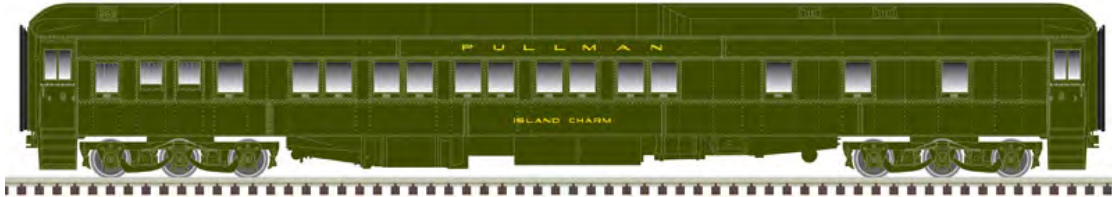

Contact your hobby store, or Atlas, for product availability.

HO SCALE

ATLAS HO SCALE ROLLING STOCK ARRIVALS

HO PULLMAN 10-1-1 SLEEPER CAR ISLAND CHARM

ITEM #	DESCRIPTION	MSRP	HOBBY STORE ARRIVAL DATE
<b>ATLAS MASTER® HO PULLMAN 10-1-1 SLEEPER CAR</b>			
20003632	HO PULLMAN 10-1-1 SLEEPER CAR UNLETTERED	\$78.95	JUNE 2024
20006596	HO PULLMAN 10-1-1 SLEEPER CAR PULLMAN ISLAND CHARM	\$89.95	JUNE 2024
20006597	HO PULLMAN 10-1-1 SLEEPER CAR PULLMAN ISLAND GLADE	\$89.95	JUNE 2024
20006598	HO PULLMAN 10-1-1 SLEEPER CAR PULLMAN ISLAND PEER	\$89.95	JUNE 2024
20006599	HO PULLMAN 10-1-1 SLEEPER CAR C&EI [GEORGIAN] CHIEF GARRY	\$89.95	JUNE 2024
20006600	HO PULLMAN 10-1-1 SLEEPER CAR C&EI [GEORGIAN] CHIEF RED SHIELD	\$89.95	JUNE 2024
20006601	HO PULLMAN 10-1-1 SLEEPER CAR LOUISVILLE & NASHVILLE* [GEORGIAN] CHIEF COMCOMLY	\$89.95	JUNE 2024
20006602	HO PULLMAN 10-1-1 SLEEPER CAR LOUISVILLE & NASHVILLE* [GEORGIAN] CHIEF JOSEPH	\$89.95	JUNE 2024
20006603	HO PULLMAN 10-1-1 SLEEPER CAR ILLINOIS CENTRAL CHIEF GOLIAH	\$89.95	JUNE 2024
20006604	HO PULLMAN 10-1-1 SLEEPER CAR ATLANTIC COAST LINE* ISLAND HOME	\$89.95	JUNE 2024
20006605	HO PULLMAN 10-1-1 SLEEPER CAR ATLANTIC COAST LINE* LA BOHEME	\$89.95	JUNE 2024
20006606	HO PULLMAN 10-1-1 SLEEPER CAR ATLANTIC COAST LINE* LA GIOCONDA	\$89.95	JUNE 2024
20006607	HO PULLMAN 10-1-1 SLEEPER CAR NORTHERN PACIFIC CHIEF BLACK FOOT	\$89.95	JUNE 2024
20006608	HO PULLMAN 10-1-1 SLEEPER CAR NORTHERN PACIFIC CHIEF RED CLOUD	\$89.95	JUNE 2024
20006609	HO PULLMAN 10-1-1 SLEEPER CAR NORTHERN PACIFIC CHIEF CHIEF TAHOLAH	\$89.95	JUNE 2024
20006610	HO PULLMAN 10-1-1 SLEEPER CAR PULLMAN BOREAS RANGE	\$89.95	JUNE 2024
20006611	HO PULLMAN 10-1-1 SLEEPER CAR PULLMAN MACINTYRE RANGE	\$89.95	JUNE 2024
20006612	HO PULLMAN 10-1-1 SLEEPER CAR PULLMAN SENTINEL RANGE	\$89.95	JUNE 2024
20006613	HO PULLMAN 10-1-1 SLEEPER CAR PULLMAN [UP] DOUGLAS FIR	\$89.95	JUNE 2024
20006614	HO PULLMAN 10-1-1 SLEEPER CAR PULLMAN [UP] INLAND EMPIRE	\$89.95	JUNE 2024
20006615	HO PULLMAN 10-1-1 SLEEPER CAR PULLMAN [UP] SILVER SPRUCE	\$89.95	JUNE 2024