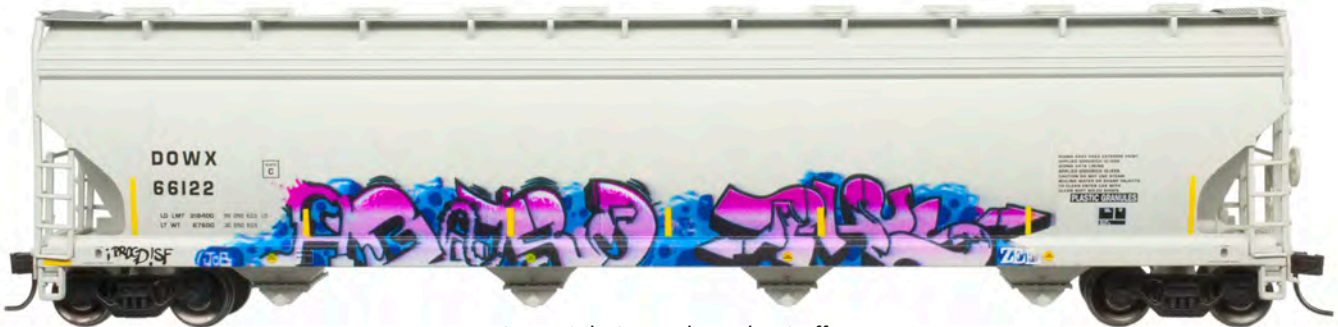

DOWX - Side 2 - Purple & Blue Graffiti

HO Model shown.

AVAILABLE IN NOVEMBER 2020