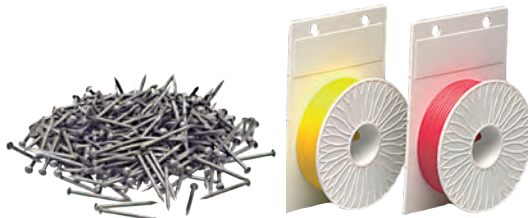

Layout Building Tools, Wire & More!