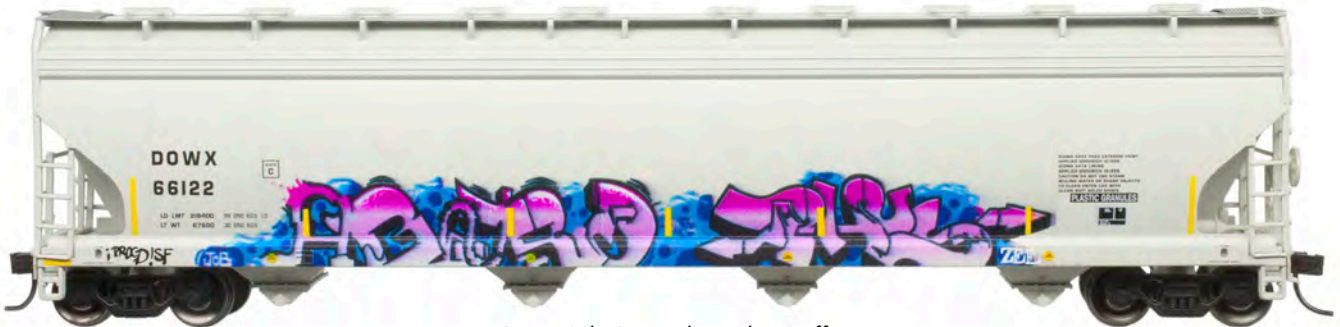

DOWX - Side 2 - Purple & Blue Graffiti

HO Model shown.

AVAILABLE IN NOVEMBER 2020