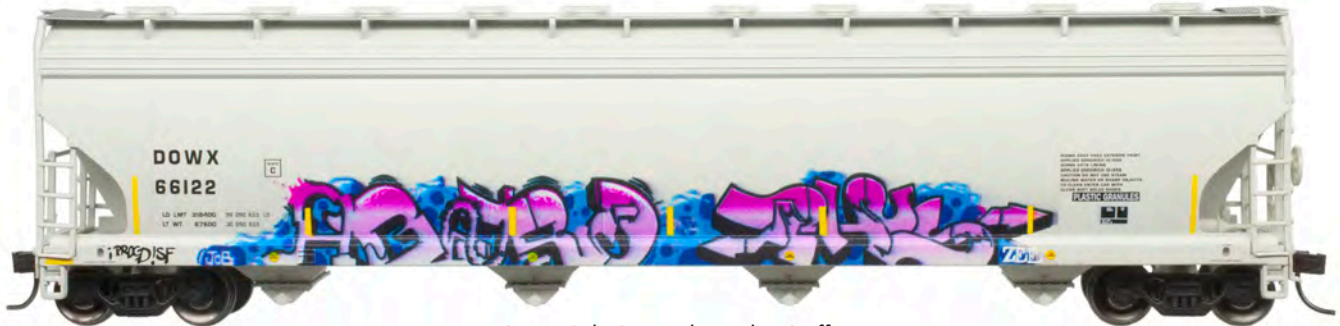

DOWX - Side 2 - Purple & Blue Graffiti

AVAILABLE IN NOVEMBER 2020

**Limited Edition
Limited Availability!**

ORDER IN PIECES	ITEM	DESCRIPTION	MSRP / UNIT
		NEW PAINT SCHEMES	
	20 006 330	DOWX 66122 "Christmas Graffiti Car" (Gray/Black)	$49.95
TOTAL PIECES ORDERED			

The 5800 cubic foot covered hopper evolved from the earlier 5701 for transporting bulk plastic pellets. Most of these were acquired by private companies including leasing companies, chemical companies, oil companies and plastics companies. This particular model is based off of a real prototype spotted by an Atlas customer in Pennsylvania.

Features:

- Nine full-width panel body with ten weld seams
- Transverse mounted air reservoir
- Accurate painting and printing
- 100-ton roller-bearing trucks and body mounted AccuMate® couplers with screw-attached coupler pockets
- Etched metal roof walks
- Blackened metal wheels