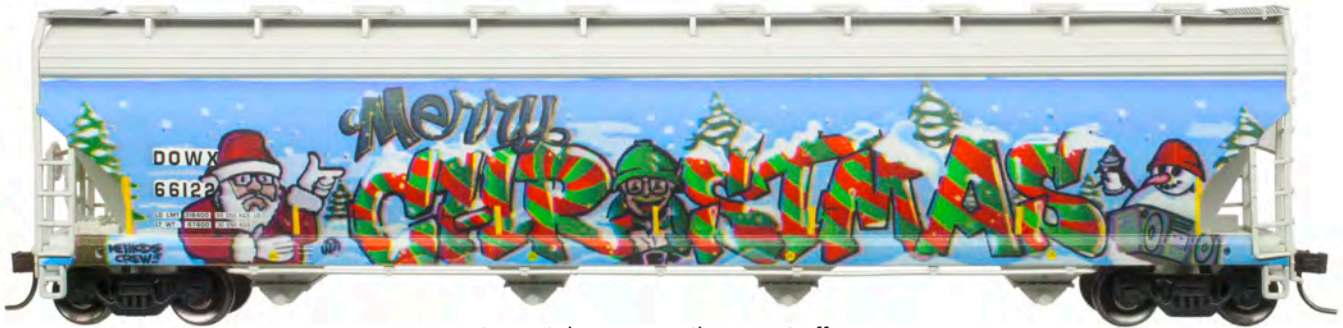

HO
SCALE

ATLAS MASTER® HO ACF® 5800 PLASTICS HOPPER

Ordering: <https://shop.atlasrr.com/c-423-h136.aspx>

DOWX - Side 1 - Merry Christmas Graffiti