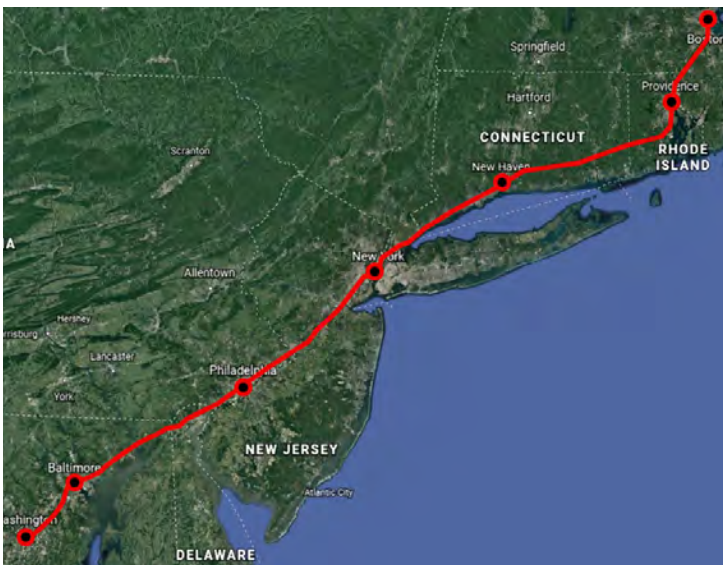

HO SCALE

ATLAS TRAINKIDS PASSENGER TRAIN SET & ACCESSORIES

Ordering: <https://shop.atlasrr.com/d-615-holiday-gift-catalog.aspx>

ABOUT THE PROTOTYPE

An Acela Express crossing a bridge in Maryland. Photo Courtesy of Amtrak

Since the year 2000 Acela trains have been zooming up and down the Northeast Corridor, delivering passengers to points like Boston, New York City, Philadelphia and Washington D.C. Traveling at speeds of up to 150 mph, the Acela is truly a way to ride in style, while still being able to see the countryside.