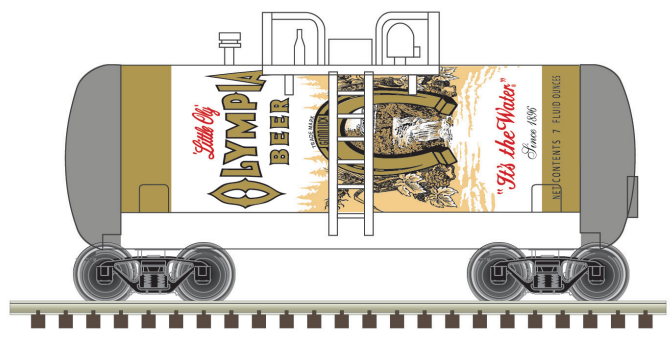

MASTER MODEL FEATURES:

- Prototypical painting and lettering
- AccuMate® couplers
- Roller-bearing or friction-bearing trucks where appropriate

PROTOTYPE INFORMATION:

This Atlas Trainman model is based upon the typical RBL class of insulated box cars that were used to carry goods that required protection from extremes of temperature, but not refrigeration. Plug-style doors were normally used to ensure a tight seal in the insulation. Designed for transport of both perishables and large loads, plug doors allowed box cars to be sealed from outside dust and dirt. These Atlas Trainman units are painstakingly designed to provide many hours of optimum, smooth performance and hours of modeling enjoyment.

N
SCALE

ATLAS TRAINMAN® N BEER CAN TANK CAR

**NEW
PAINT
SCHEMES**

Ordering: <https://shop.atlasrr.com/d-597-2020-beer-asmc-n-pre-orders.aspx>

Beer - Generic

Jax

Lone Star

Olympia

MASTER MODEL FEATURES:

- Ladder detail
- Dome detail
- Accurate painting and printing
- Ready-to-run
- Accumate Couplers

PROTOTYPE INFORMATION:

In the late 1960's, there was demand for a smaller, versatile tank car that could fit onto smaller sidings and spurs. Aptly nicknamed, "Shorty" or "Beer Can" for its diminutive size, the car is based off of an ACF® design. At the time, larger tank cars were being ordered, but there was enough demand for a smaller tank car that could meet the needs of shippers with smaller sidings and weight limits on tracks. Usually these tank cars saw service hauling corn syrup, oils, and other heavy liquids. This run of Atlas Beer Can Tank Cars give a quite literal representation with paint schemes representing actual beer brands.