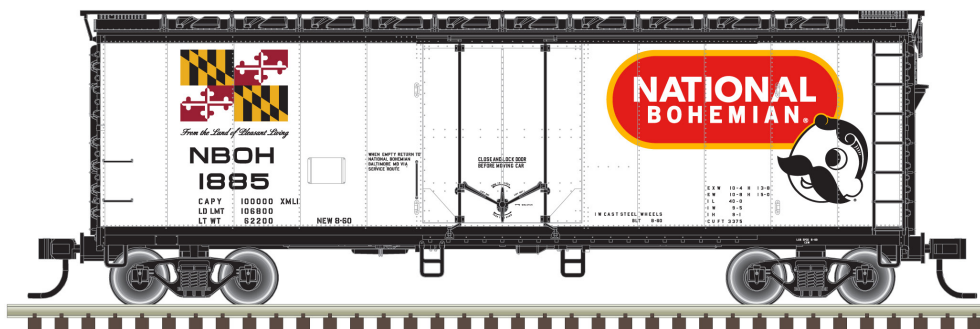

O
SCALE

ATLAS TRAINMAN® O 40' PLUG DOOR BOX CAR

Ordering: <https://shop.atlasrr.com/d-598-2020-beer-asmc-o-pre-orders.aspx>

**NEW
PAINT
SCHEMES**

Pabst Blue Ribbon

Schlitz

Schaefer

Rainier

Old Style

National Bohemian

GUARANTEED PRE-ORDER DUE DATE: WEDNESDAY AUGUST 5TH 2020

ATLAS TRAINMAN® O 40' PLUG DOOR BOX CAR

Ordering: <https://shop.atlasrr.com/d-598-2020-beer-asmc-o-pre-orders.aspx>

ESTIMATED ARRIVAL: 1st Quarter 2021 Arrival