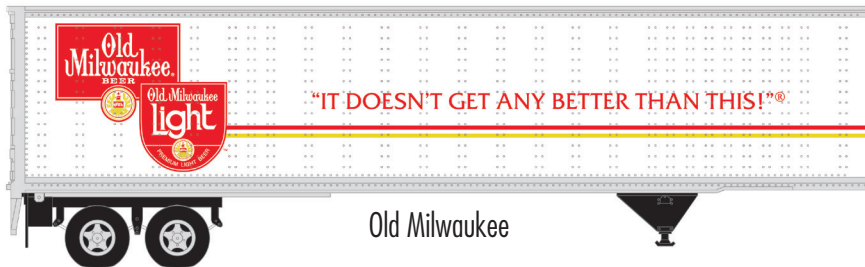

CHECK OUT THE MATCHING 45' PINES TRAILERS ON PAGES 8-9!

N
SCALE

ATLAS MASTER® N 45' PINES TRAILER

Ordering: <https://shop.atlasrr.com/d-597-2020-beer-asmc-n-pre-orders.aspx>

**NEW
PAINT
SCHEMES**

ATLAS MASTER® N 45' PINES TRAILER