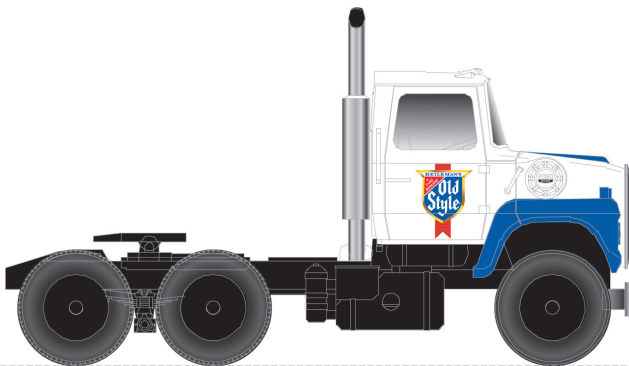

HO
SCALE

ATLAS MASTER® FORD® HO LNT 9000 TRACTOR CAB

Ordering: <https://shop.atlasrr.com/d-596-2020-beer-asmc-ho-preorders.aspx>

NEW
PAINT
SCHEMES

Old Style