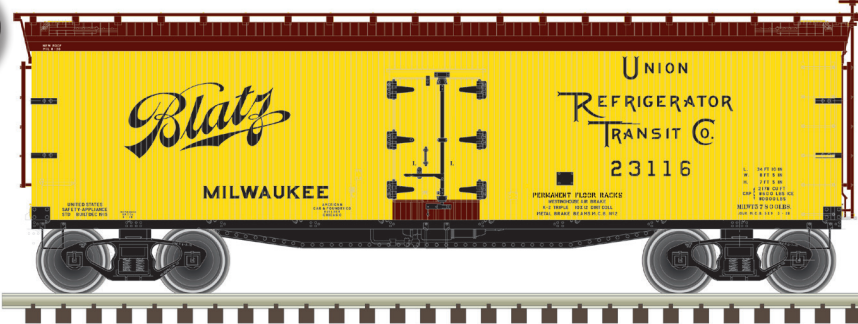

MASTER MODEL FEATURES:

- Ladder detail
- Dome detail
- Accurate painting and printing
- Ready-to-run
- Accumate Couplers

PROTOTYPE INFORMATION:

In the late 1960's, there was demand for a smaller, versatile tank car that could fit onto smaller sidings and spurs. Aptly nicknamed, "Shorty" or "Beer Can" for its diminutive size, the car is based off of an ACF® design. At the time, larger tank cars were being ordered, but there was enough demand for a smaller tank car that could meet the needs of shippers with smaller sidings and weight limits on tracks. Usually these tank cars saw service hauling corn syrup, oils, and other heavy liquids. This run of Atlas Beer Can Tank Cars give a quite literal representation with paint schemes representing actual beer brands.

CARS WILL FEATURE A "POP TOP" ON ONE END AND REPORTING MARKS ON THE OTHER, WITH COLORFUL BEER CAN LABEL ART ON THE CAR BODY

HO
SCALE

ATLAS MASTER® HO 40' WOOD REEFER

**NEW
PAINT
SCHEMES**

Ordering: <https://shop.atlasrr.com/d-596-2020-beer-asmc-ho-preorders.aspx>