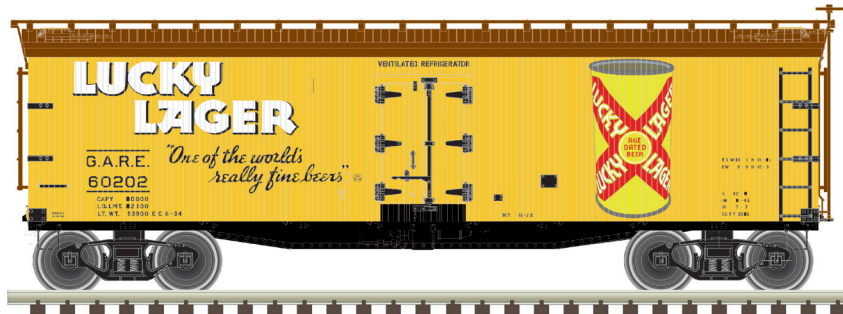

N
SCALE

ATLAS MASTER® N 40' WOOD REEFER

**NEW
PAINT
SCHEMES**

Ordering: <https://shop.atlasrr.com/d-597-2020-beer-asmc-n-pre-orders.aspx>

Blatz†

East Side

Jax

Lucky Lager

PROTOTYPE INFORMATION:

This highly detailed model is based on the 40' wood refrigerator cars built by Pullman for the Northern Refrigerator Car Co. in 1930. With its rooftop ice hatches, USRA-style fish belly underframe and vertical brake shaft, it is representative of the thousands of similar cars that were built during the "Billboard" era of American railroads.