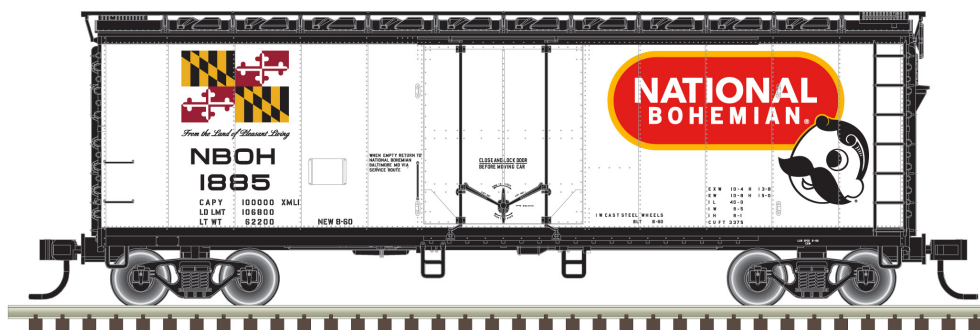

Pabst Blue Ribbon

Schlitz

Schaefer

Rainier

Old Style

National Bohemian

GUARANTEED PRE-ORDER DUE DATE: WEDNESDAY AUGUST 5TH 2020

HO
SCALE