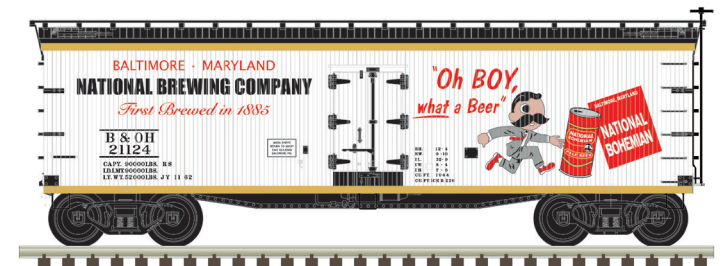

National Bohemian

Old Milwaukee

GUARANTEED PRE-ORDER DUE DATE: WEDNESDAY AUGUST 5TH 2020

ATLAS MASTER® O 40' WOOD REEFER

Ordering: <https://shop.atlasrr.com/d-598-2020-beer-asmc-o-pre-orders.aspx>

ESTIMATED ARRIVAL: 1st Quarter 2021 Arrival