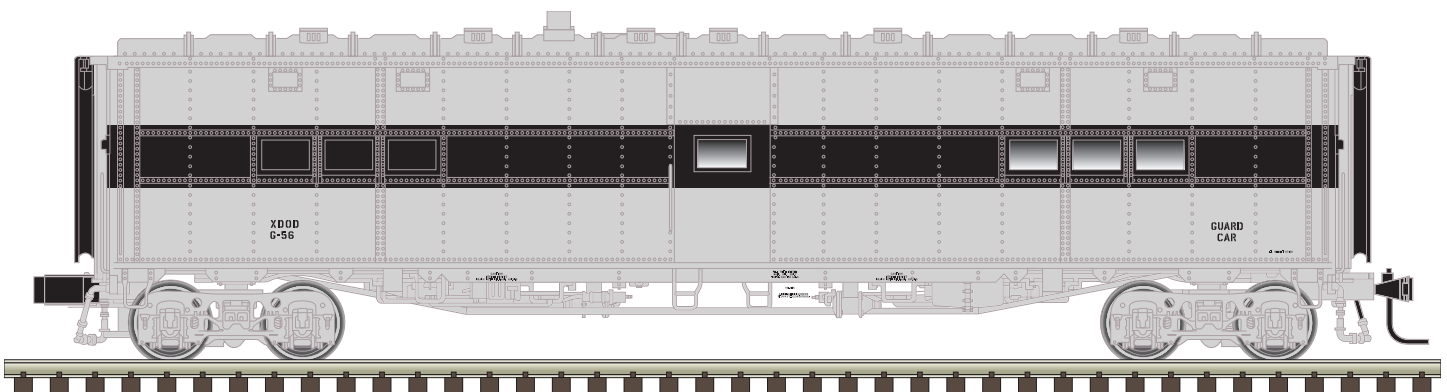

THE BENEFITS

Club benefits for all members in all levels include:

- **Laminated membership card:** with member's name and number: The membership card features artwork that changes from year to year, highlighting the annual club car on its front.
- **Club lapel pin (New members only):** Wear it and let your friends know that you're a member of the Atlas Golden Spike Club with this pin, handsomely crafted and sporting the colorful logo.
- **Opportunity to Purchase "Members Only" Annual Club Car:** As a club member you will have the option to purchase exclusive members only annual club car(s).
- **Discounted Pricing on Club Offers:** As a club member, you will have the opportunity to purchase premium Atlas products at special Golden Spike Club pricing.
- **Club newsletter:** Get the inside scoop on the latest club offerings and the stories behind them, as well as other special offers and more in this exclusive full color publication, mailed twice annually.
- **Special dedicated club section on the Atlas website:** See up to date pictures of the latest club offerings, download applications and order forms, get special offers and more! Check it out by visiting www.atlasrr.com and www.atlaso.com.
- **FREE Ground Shipping:** For any regular on-line orders shipped within the continental US.

2020 Club Car Available with Deluxe Memberships

Atlas Master® O Rebuilt Troop Kitchen Car - Guard Car G-56