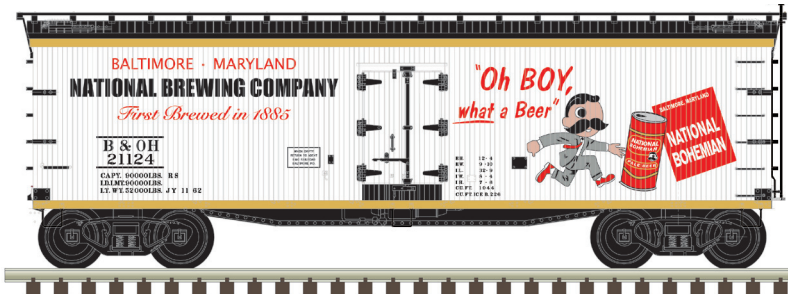

ATLAS MASTER® N 40' WOOD REEFER

Ordering: <https://shop.atlasrr.com/d-597-2020-beer-asmc-n-pre-orders.aspx>

ESTIMATED ARRIVAL: 1st Quarter 2021 Arrival

ORDER IN PIECES	ITEM	ROAD NAME/ROAD NUMBER	MSRP / UNIT
NEW PAINT SCHEMES			
	50 005 617	Blatz 23107 (Yellow / Black) †	$34.95
	50 005 618	Blatz 23116 (Yellow / Black) †	$34.95
	50 005 619	Eastside 60217 (Yellow/Brown/Red/Blue/White)	$34.95
	50 005 620	Eastside 60219 (Yellow/Brown/Red/Blue/White)	$34.95
	50 005 621	Jax 12916 (Blue/Black/Orange/White)	$34.95
	50 005 622	Jax 12918 (Blue/Black/Orange/White)	$34.95
	50 005 623	Lucky Lager 60197 (Yellow/Brown/Red/White)	$34.95
	50 005 624	Lucky Lager 60202 (Yellow/Brown/Red/White)	$34.95
	50 005 625	National Bohemian 21124 (White/Black/Red)	$34.95
	50 005 626	National Bohemian 21936 (White/Black/Red)	$34.95
	50 005 627	Old Milwaukee 92237 (Red/Brown/White/Yellow)	$34.95
	50 005 628	Old Milwaukee 92239 (Red/Brown/White/Yellow)	$34.95
		TOTAL PIECES ORDERED	

National Bohemian