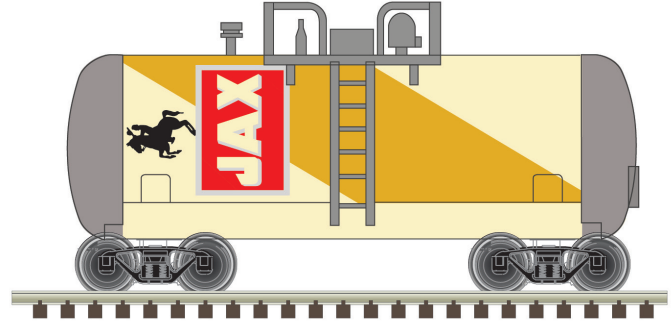

N
SCALE

ATLAS TRAINMAN® N BEER CAN TANK CAR

**NEW
PAINT
SCHEMES**

Ordering: <https://shop.atlasrr.com/d-597-2020-beer-asmc-n-pre-orders.aspx>

Jax