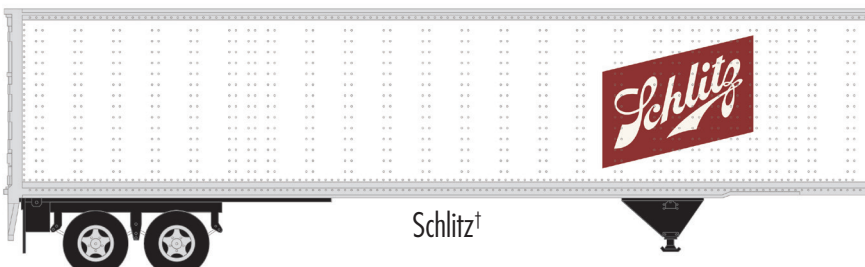

CHECK OUT THE MATCHING 45' PINES TRAILERS ON PAGES 8-9!

N
SCALE

ATLAS MASTER® N 45' PINES TRAILER

Ordering: <https://shop.atlasrr.com/d-597-2020-beer-asmc-n-pre-orders.aspx>

**NEW
PAINT
SCHEMES**

ATLAS MASTER® N 45' PINES TRAILER