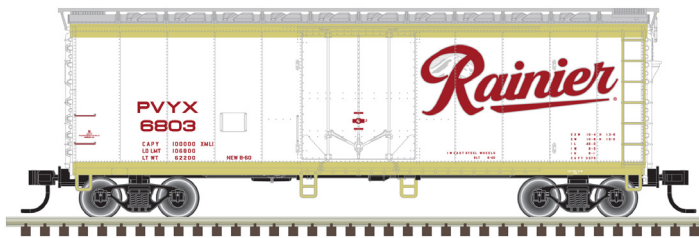

N
SCALE

ATLAS TRAINMAN® N 40' PLUG DOOR BOX CAR

Ordering: <https://shop.atlasrr.com/d-597-2020-beer-asmc-n-pre-orders.aspx>

**NEW
PAINT
SCHEMES**

Rainier