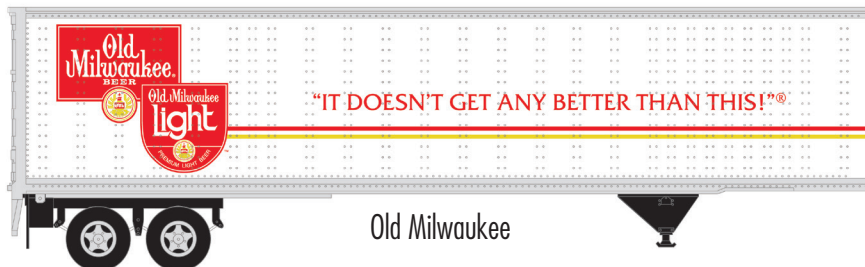

O
SCALE

ATLAS MASTER® O 45' PINES TRAILER

Ordering: <https://shop.atlasrr.com/d-598-2020-beer-asmc-o-pre-orders.aspx>

NEW
PAINT
SCHEMES