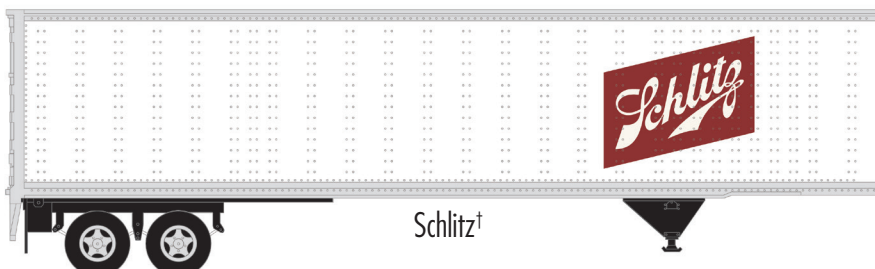

O
SCALE

ATLAS MASTER® O 45' PINES TRAILER

Ordering: <https://shop.atlasrr.com/d-598-2020-beer-asmc-o-pre-orders.aspx>

NEW
PAINT
SCHEMES