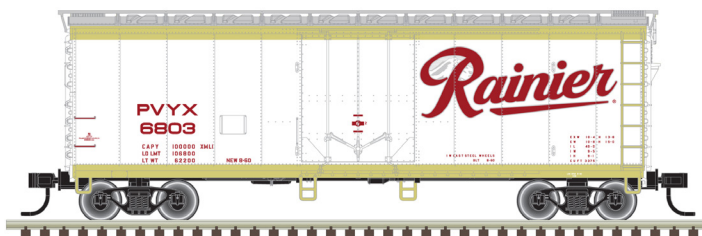

HO
SCALE

ATLAS TRAINMAN® HO 40' PLUG DOOR BOX CAR

**NEW
PAINT
SCHEMES**

Ordering: <https://shop.atlasrr.com/d-596-2020-beer-asmc-ho-preorders.aspx>

Rainier