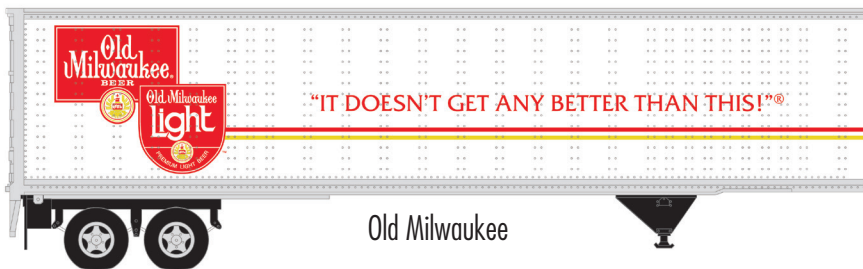

CHECK OUT THE MATCHING 45' PINES TRAILERS ON PAGES 18-19!

HO
SCALE

ATLAS MASTER® HO 45' PINES TRAILER

Ordering: <https://shop.atlasrr.com/d-596-2020-beer-asmc-ho-preorders.aspx>

NEW
PAINT
SCHEMES

Lucky Lager†