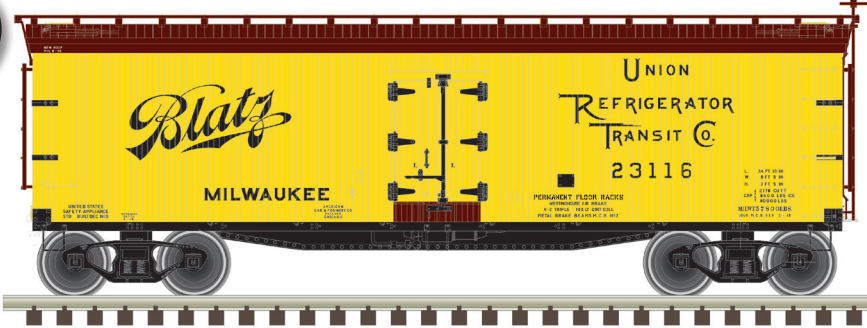

N
SCALE

ATLAS MASTER® N 40' WOOD REEFER

**NEW
PAINT
SCHEMES**

Ordering: <https://shop.atlasrr.com/d-597-2020-beer-asmc-n-pre-orders.aspx>

Blatz†