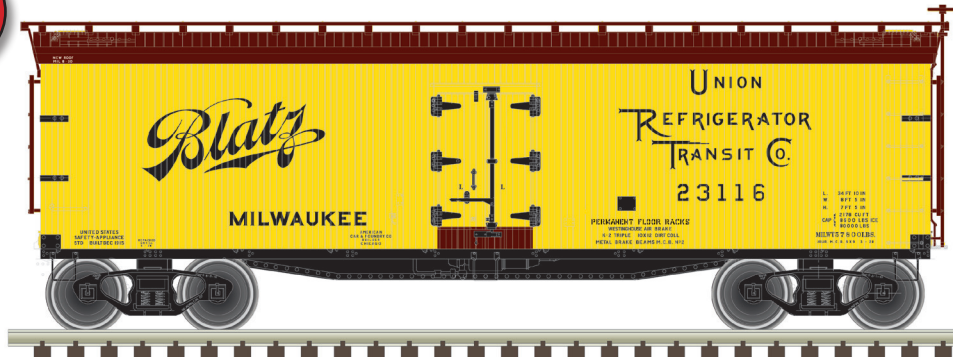

SCALE
O

ATLAS MASTER® O 40' WOOD REEFER

**NEW
PAINT
SCHEMES**

Ordering: <https://shop.atlasrr.com/d-598-2020-beer-asmc-o-pre-orders.aspx>

Blatz†