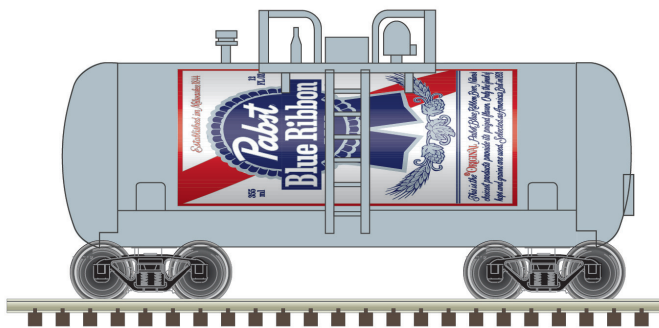

N
SCALE

ATLAS TRAINMAN® N BEER CAN TANK CAR

**NEW
PAINT
SCHEMES**

Ordering: <https://shop.atlasrr.com/d-597-2020-beer-asmc-n-pre-orders.aspx>

Beer - Generic

Jax

Lone Star

Olympia

MASTER MODEL FEATURES:

- Ladder detail
- Dome detail
- Accurate painting and printing
- Ready-to-run
- Accumate Couplers

PROTOTYPE INFORMATION:

In the late 1960's, there was demand for a smaller, versatile tank car that could fit onto smaller sidings and spurs. Aptly nicknamed, "Shorty" or "Beer Can" for its diminutive size, the car is based off of an ACF® design. At the time, larger tank cars were being ordered, but there was enough demand for a smaller tank car that could meet the needs of shippers with smaller sidings and weight limits on tracks. Usually these tank cars saw service hauling corn syrup, oils, and other heavy liquids. This run of Atlas Beer Can Tank Cars give a quite literal representation with paint schemes representing actual beer brands.