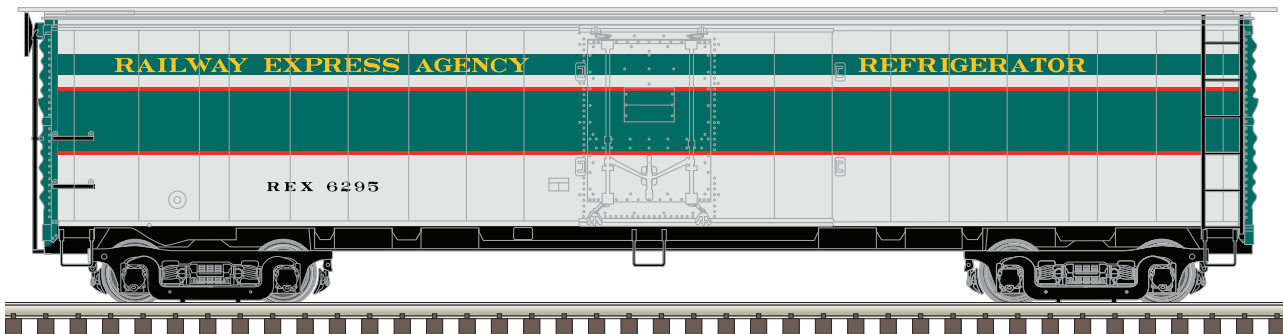

REA - 1947 "As Delivered"