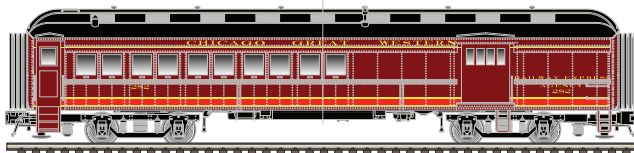

NEW PAINT SCHEMES

Conway Scenic Railroad (Coach)

SEE PAGES 4-7 FOR MATCHING U23B LOCOMOTIVE!

Chicago Great Western (Baggage)

Lackawanna (Baggage)

Chicago Great Western (RPO)

Lackawanna (RPO)

Chicago Great Western (Combine)