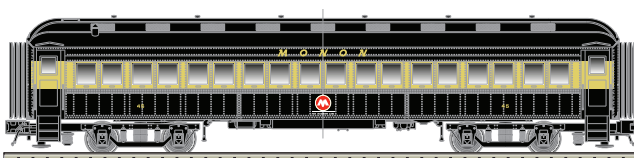

Monon* (Coach)