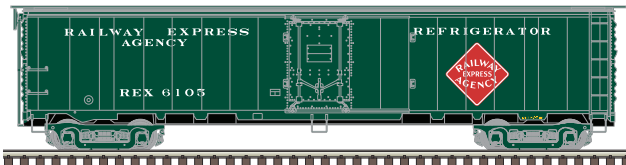

*CSX Licensed Product

HO
SCALE

ATLAS MASTER® HO REA STEEL EXPRESS REEFER

**NEW PAINT
SCHEMES**

Ordering: <https://shop.atlasrr.com/d-544-spring-2019-ho-scale-pre-order.aspx>

REA - Mid 1950s Scheme 2

REA - Early 1960s Scheme 1