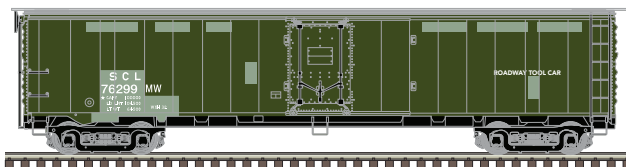

Seaboard Coast Line*