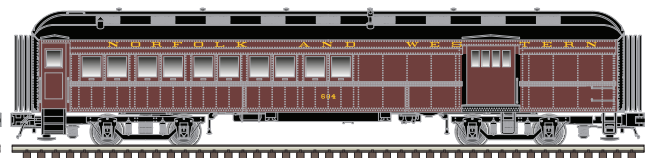

Norfolk and Western (Combine)