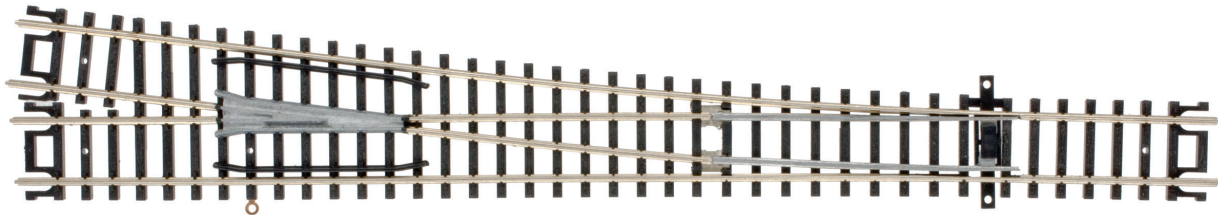

CODE 80, NICKEL SILVER #8 TURNOUT RIGHT HAND CUSTOMLINE®

PROTOTYPE INFORMATION:

Our popular N scale Code 80 track has been used on thousands of model railroads over the last 30 years. Easy to use and affordable, you will find that Atlas N scale Code 80 track with black ties and nickel silver rail is built to last for ultimate performance.

MODEL FEATURES:

- Cast metal frog (a first in our N scale Code 80 track line).
- Frog can be powered for optimum performance and reliability.
- Custom Line turnouts can be operated with under the table switch machines or manual ground throws.