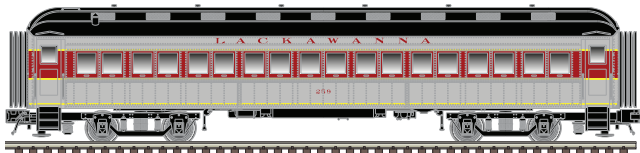

Lackawanna (Coach)