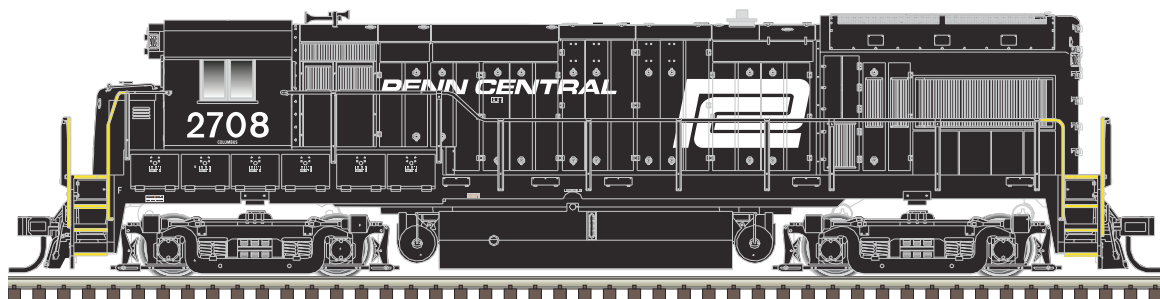

Penn Central

*CSX Licensed Product