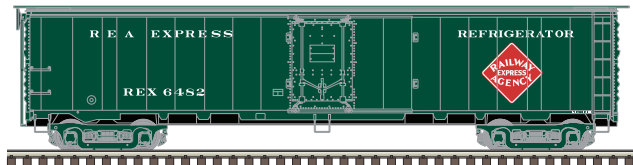

*CSX Licensed Product

HO
SCALE

ATLAS MASTER® HO REA STEEL EXPRESS REEFER

**NEW PAINT
SCHEMES**

Ordering: <https://shop.atlasrr.com/d-544-spring-2019-ho-scale-pre-order.aspx>

REA - Mid 1950s Scheme 2

REA - Early 1960s Scheme 1