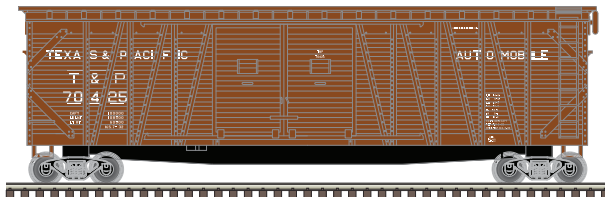

Texas & Pacific (No End Doors)