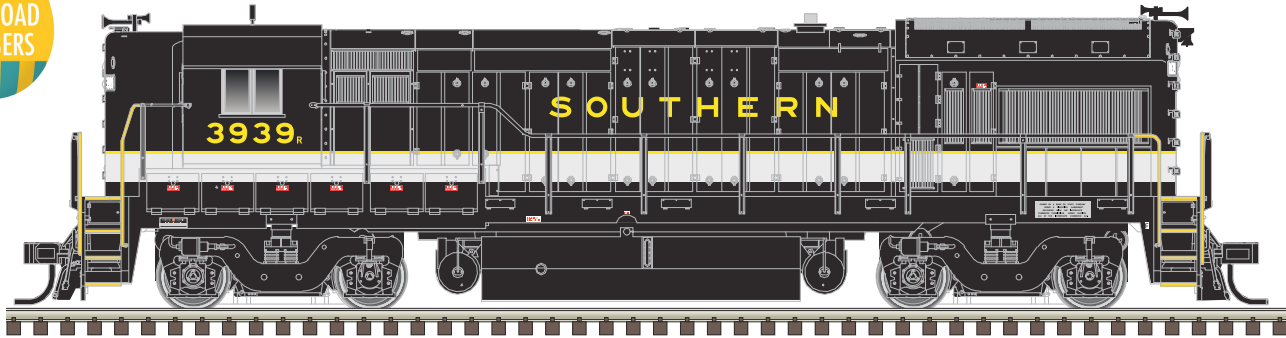

Ordering: <https://shop.atlasrr.com/d-544-spring-2019-ho-scale-pre-order.aspx>

Southern

Chessie System (C&O)*

Delaware & Hudson

Lehigh Valley

Santa Fe

MASTER MODEL FEATURES:

- Snow plow (included when appropriate per road name)
- Separately-applied scale detail parts include: windshield wipers, metal grab irons, coupler cut levers, multiple-unit hoses, train-line hoses, fine scale handrails, drop steps and more!
- Five pole skewed armature motor with dual flywheels for optimum performance at all speeds
- Directional lighting with Golden-white LEDs
- Blackened metal wheels