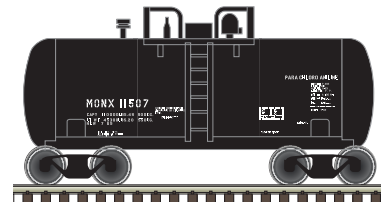

Monsanto (MONX)