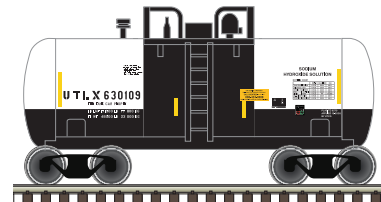

N
SCALE

ATLAS TRAINMAN® N BEER CAN SHORTY TANK CAR

Ordering: <https://shop.atlasrr.com/d-543-spring-2019-n-scale-pre-orders.aspx>

**NEW PAINT
SCHEMES**

UTLX+