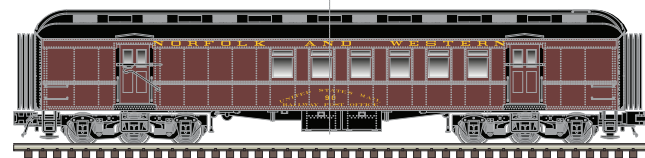

Norfolk and Western (RPO)