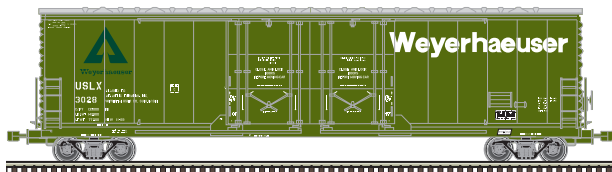

ATLAS MASTER® O 53' EVANS DOUBLE PLUG BOX CAR

Ordering: <https://shop.atlasrr.com/d-542-spring-2019-o-scale-pre-orders.aspx>

Union Pacific (Tool Car)

Grand Trunk Western

Chicago & North Western

BC Rail

Weyerhaeuser