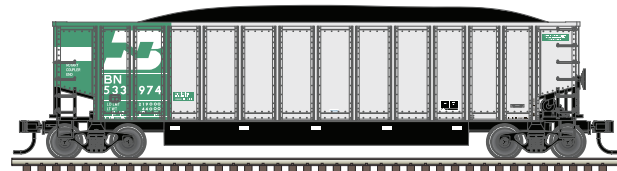

Burlington Northern