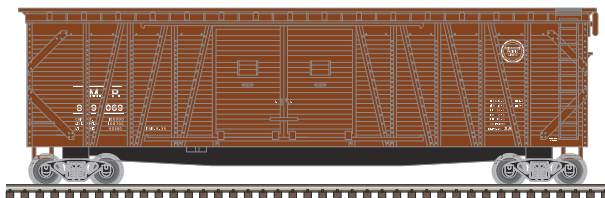

Missouri Pacific (No End Doors)