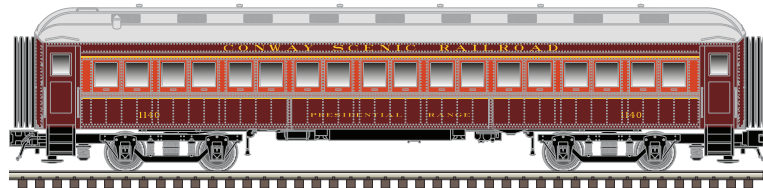

N
SCALE

ATLAS TRAINMAN® N 60' PASSENGER CARS

Ordering: <https://shop.atlasrr.com/d-543-spring-2019-n-scale-pre-orders.aspx>

NEW PAINT SCHEMES

Conway Scenic Railroad (Coach)

SEE PAGES 4-7 FOR MATCHING U23B LOCOMOTIVE!