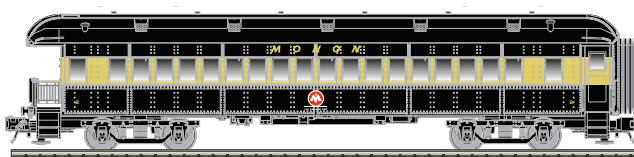

Monon* (Observation)