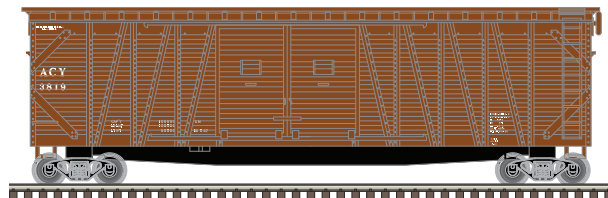

**CSX Licensed Product*

N
SCALE

ATLAS MASTER® 50' SINGLE SHEATHED BOX CAR

Ordering: <https://shop.atlasrr.com/d-543-spring-2019-n-scale-pre-orders.aspx>

Great Northern (No End Doors)

Santa Fe (No End Doors)

No End Doors

With End Doors

¹ Model has end doors + Prototype had wooden doors

PROTOTYPE INFORMATION:

In the years immediately following World War I, America's railroads required larger capacity enclosed freight cars to haul bulky loads such as furniture, large machinery, and the increasingly popular automobile from their points of manufacture to destinations across the country. The fifty foot composite "auto" boxcar, consisting of steel framing with wood sheathing and having large door openings of at least 12 feet and 10 feet of interior height was a perfect fit for those railroads, mostly western and southern, that did not have the clearance restrictions imposed initially by the tunnels and existing trackwork of the northeast. These forerunners to the modern enclosed autorack were frequently reconfigured throughout their lifetimes, and could be found with a mixed variety of features, such as Evans autoloader racks, different side door styles, optional "drive in" end doors, roof designs and overall height to enable the rapid loading and unloading of not only automobiles, but whatever commodity the railroad required.