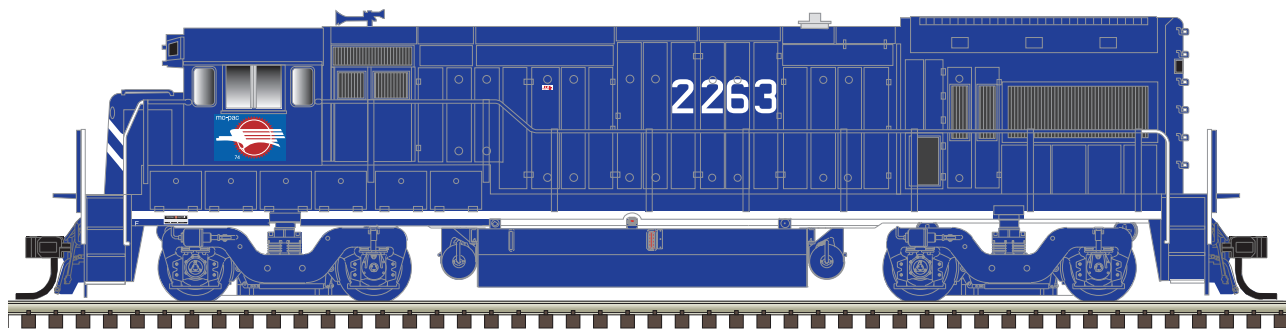

**CSX Licensed Product*

HO
SCALE

ATLAS MASTER® HO U23B LOCOMOTIVE

Ordering: <https://shop.atlasrr.com/d-544-spring-2019-ho-scale-pre-order.aspx>

Conrail Express

Missouri Pacific

PROTOTYPE INFORMATION:

Powered by a V12 FDL prime mover, the 2250 h.p. U23B was GE's intermediate-sized four-axle road-switcher of the late 1960s through the mid 1970s. The U23B's direct competitor during this period was the very successful EMD GP38. In 10 years of production from 1968 through 1977 a total of 481 units were produced, making this the second best seller of GE's "Universal Series" locomotives. The first units were delivered to the Delaware & Hudson in August and September 1968. CSX predecessors Chesapeake & Ohio and Louisville & Nashville had a combined fleet of 120 units, giving CSX one of the larger active fleets in later years. Penn Central, Santa Fe and Missouri Pacific also purchased sizeable fleets of U23Bs.