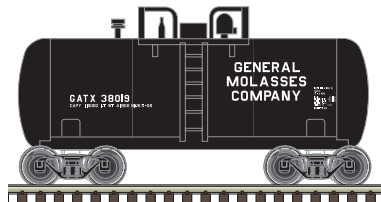

General Molasses Co (GATX)