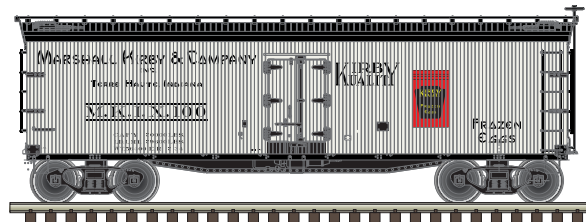

Marshall Kirby Frozen Eggs

MASTER MODEL FEATURES:

- Highly detailed ABS body
- Separately-applied ladders, grab irons and stirrups
- Die-cast metal stirrups
- Separately-applied door hinges, handles and latches
- Opening doors
- Separately-applied opening roof hatches, hinges and latches
- Die-cast underframe

- Separately applied brake system and vertical brake shaft
- Separately-applied coupler lift bars
- 40-ton Bettendorf-style, die-cast sprung trucks with metal wheels
- Die-cast articulated couplers (3-Rail)
- Minimum diameter curve: 0-31 (3-Rail)
- Minimum radius curve: 24" (2-Rail)