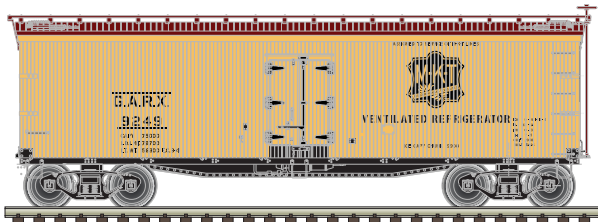

ATLAS MASTER® O 40' WOOD REEFER

Ordering: <https://shop.atlasrr.com/d-542-spring-2019-o-scale-pre-orders.aspx>

Brink's and Sons

ART Ice Service

Producers Produce Co.

Missouri-Kansas-Texas

Milwaukee Road Ice Car