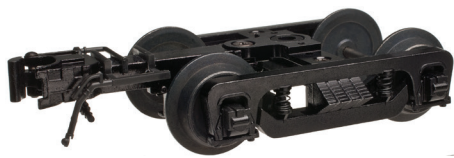

MODEL FEATURES:

- Fully Assembled and Wired
- Colorful, prototypical paint schemes
- Realistic operation
- Operates on DC or AC power (8-22V)

ATLAS 2 AND 3-RAIL ROLLING STOCK ACCESSORIES

Ordering: <https://shop.atlasrr.com/d-542-spring-2019-o-scale-pre-orders.aspx>