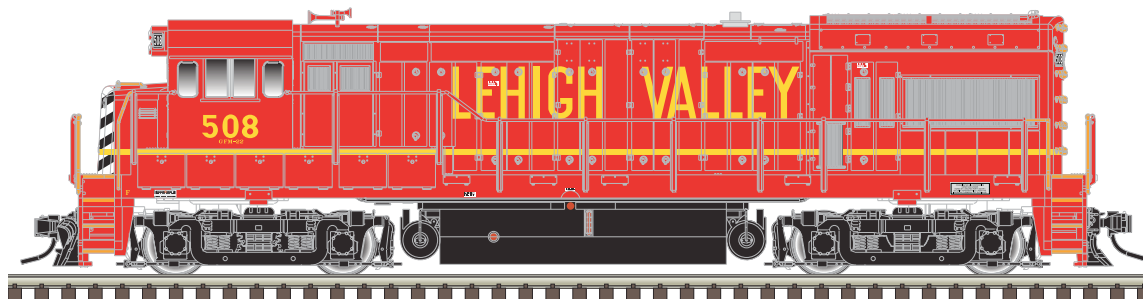

Lehigh Valley