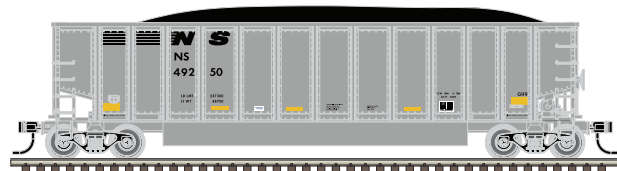

NS (Plain Gray)