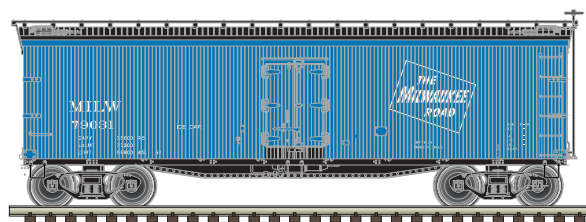

ATLAS MASTER® O 40' WOOD REEFER

Ordering: <https://shop.atlasrr.com/d-542-spring-2019-o-scale-pre-orders.aspx>

Brink's and Sons

ART Ice Service

Producers Produce Co.

Missouri-Kansas-Texas

Milwaukee Road Ice Car