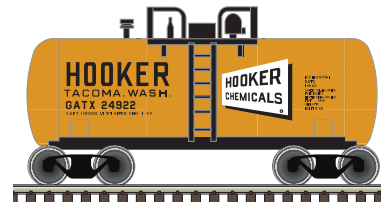

Hooker (GATX)

Standard Chemical (SCLX)

Wyandotte Chemicals (SHPX)

PRE-ORDER ANNOUNCEMENTS - SPRING 2019

GUARANTEED PRE-ORDER DUE DATE: FRIDAY JUNE 7TH 2019

ATLAS TRAINMAN® N BEER CAN SHORTY TANK CAR

Ordering: <https://shop.atlasrr.com/d-543-spring-2019-n-scale-pre-orders.aspx>