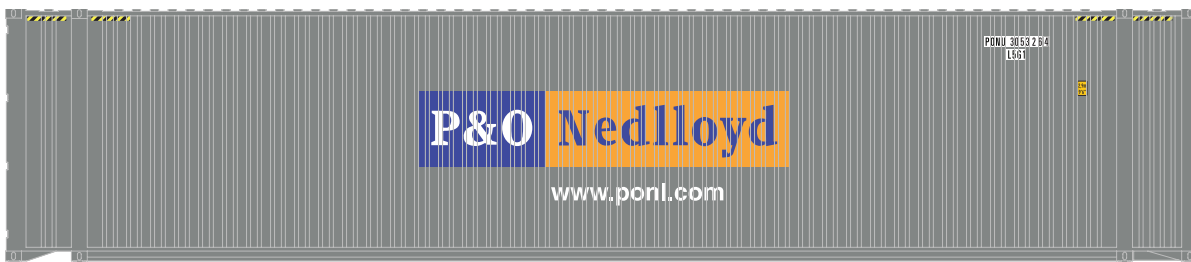

P&O Nedlloyd