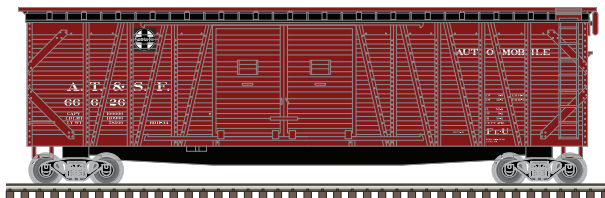

**CSX Licensed Product*

N
SCALE

ATLAS MASTER® 50' SINGLE SHEATHED BOX CAR

Ordering: <https://shop.atlasrr.com/d-543-spring-2019-n-scale-pre-orders.aspx>

Great Northern (No End Doors)

Santa Fe (No End Doors)