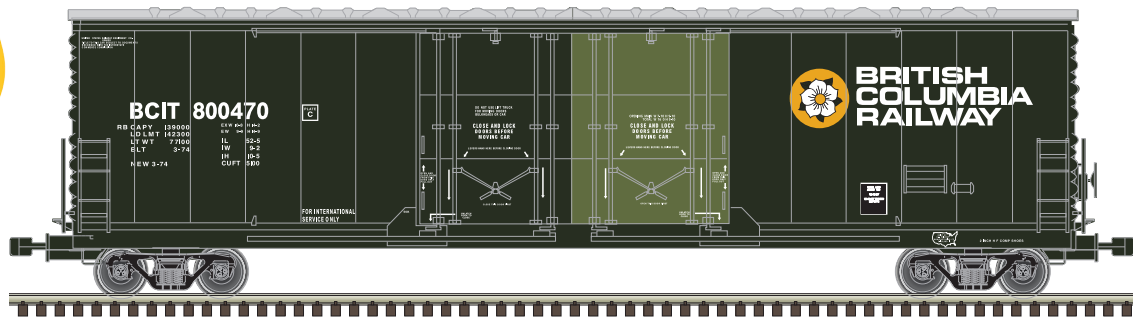

ATLAS MASTER® O 53' EVANS DOUBLE PLUG BOX CAR

Ordering: <https://shop.atlasrr.com/d-542-spring-2019-o-scale-pre-orders.aspx>

Union Pacific (Tool Car)

Grand Trunk Western

Chicago & North Western

BC Rail

Weyerhaeuser