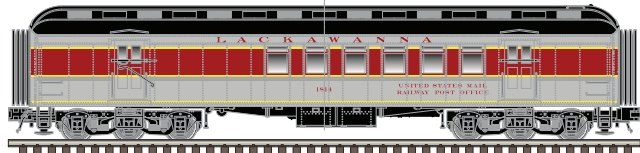

NEW PAINT SCHEMES

Conway Scenic Railroad (Coach)

SEE PAGES 4-7 FOR MATCHING U23B LOCOMOTIVE!

Chicago Great Western (Baggage)

Lackawanna (Baggage)

Chicago Great Western (RPO)

Lackawanna (RPO)

Chicago Great Western (Combine)