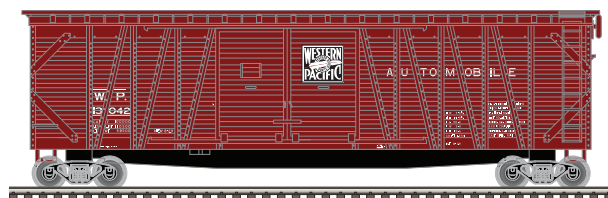

Western Pacific (End Doors)