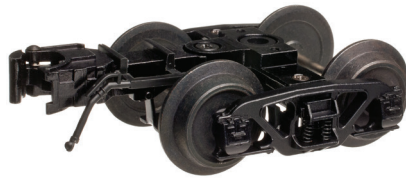

Andrews Trucks