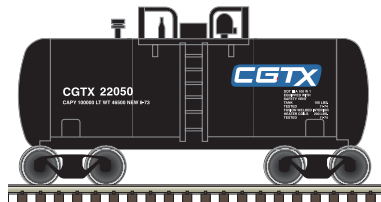

Canadian General (CGTX)