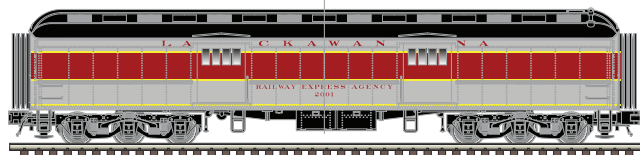

NEW PAINT SCHEMES

Conway Scenic Railroad (Coach)

SEE PAGES 4-7 FOR MATCHING U23B LOCOMOTIVE!

Chicago Great Western (Baggage)

Lackawanna (Baggage)

Chicago Great Western (RPO)

Lackawanna (RPO)

Chicago Great Western (Combine)