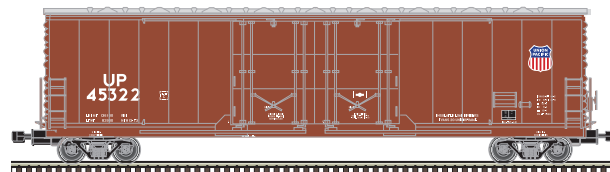

ATLAS MASTER® O 53' EVANS DOUBLE PLUG BOX CAR

Ordering: <https://shop.atlasrr.com/d-542-spring-2019-o-scale-pre-orders.aspx>

Union Pacific (Tool Car)

Grand Trunk Western

Chicago & North Western

BC Rail

Weyerhaeuser