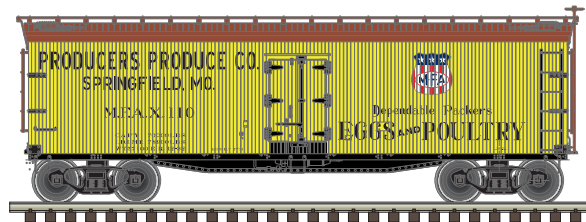

ATLAS MASTER® O 40' WOOD REEFER

Ordering: <https://shop.atlasrr.com/d-542-spring-2019-o-scale-pre-orders.aspx>

Brink's and Sons

ART Ice Service

Producers Produce Co.

Missouri-Kansas-Texas

Milwaukee Road Ice Car