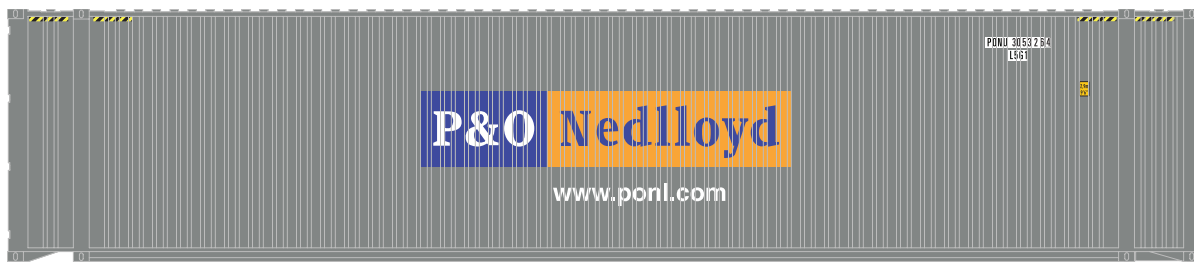

P&O Nedlloyd