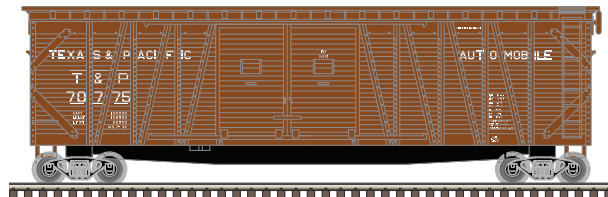

Akron Canton & Youngstown (End Doors)

Missouri Pacific (No End Doors)

Missouri Pacific (End Doors)

Texas & Pacific (No End Doors)

Texas & Pacific (End Doors)

Western Pacific (No End Doors)

Western Pacific (End Doors)

No End Doors

With End Doors

¹ Model has end doors + Prototype had wooden doors

PROTOTYPE INFORMATION:

In the years immediately following World War I, America's railroads required larger capacity enclosed freight cars to haul bulky loads such as furniture, large machinery, and the increasingly popular automobile from their points of manufacture to destinations across the country. The fifty foot composite "auto" boxcar, consisting of steel framing with wood sheathing and having large door openings of at least 12 feet and 10 feet of interior height was a perfect fit for those railroads, mostly western and southern, that did not have the clearance restrictions imposed initially by the tunnels and existing trackwork of the northeast. These forerunners to the modern enclosed autorack were frequently reconfigured throughout their lifetimes, and could be found with a mixed variety of features, such as Evans autoloader racks, different side door styles, optional "drive in" end doors, roof designs and overall height to enable the rapid loading and unloading of not only automobiles, but whatever commodity the railroad required.