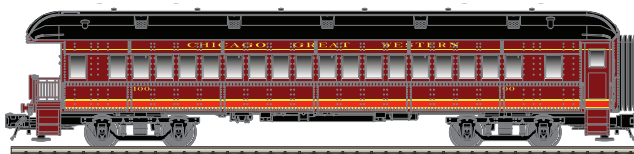

Chicago Great Western (Observation)