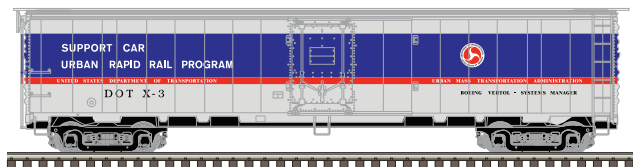

US DOT Support Car+