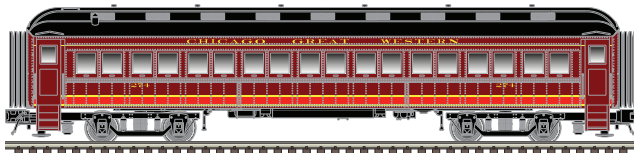

Chicago Great Western (Coach)