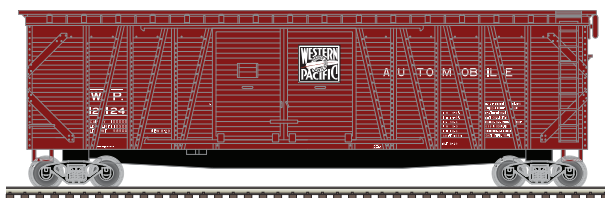

Western Pacific (No End Doors)