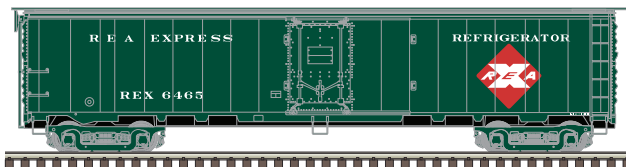

*CSX Licensed Product

HO
SCALE

ATLAS MASTER® HO REA STEEL EXPRESS REEFER

**NEW PAINT
SCHEMES**

Ordering: <https://shop.atlasrr.com/d-544-spring-2019-ho-scale-pre-order.aspx>

REA - Mid 1950s Scheme 2

REA - Early 1960s Scheme 1