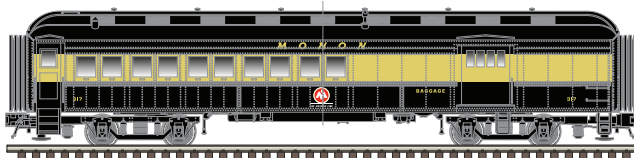

Monon* (Combine)