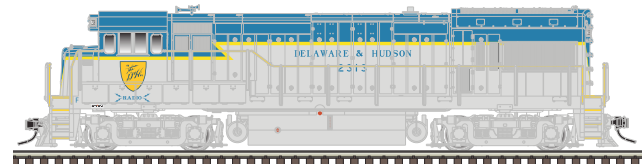

Ordering: <https://shop.atlasrr.com/d-544-spring-2019-ho-scale-pre-order.aspx>

Southern

Chessie System (C&O)*

Delaware & Hudson

Lehigh Valley

Santa Fe

MASTER MODEL FEATURES:

- Snow plow (included when appropriate per road name)
- Separately-applied scale detail parts include: windshield wipers, metal grab irons, coupler cut levers, multiple-unit hoses, train-line hoses, fine scale handrails, drop steps and more!
- Five pole skewed armature motor with dual flywheels for optimum performance at all speeds
- Directional lighting with Golden-white LEDs
- Blackened metal wheels