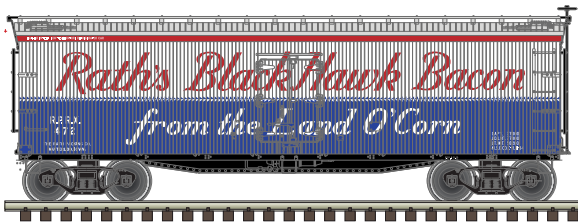

ATLAS MASTER® O 40' WOOD REEFER

Ordering: <https://shop.atlasrr.com/d-542-spring-2019-o-scale-pre-orders.aspx>

Brink's and Sons

ART Ice Service

Producers Produce Co.

Missouri-Kansas-Texas

Milwaukee Road Ice Car