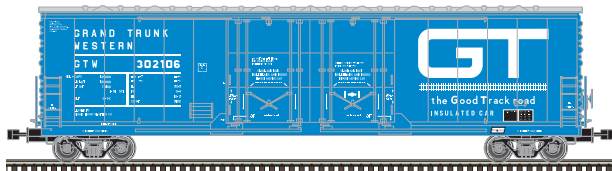

ATLAS MASTER® O 53' EVANS DOUBLE PLUG BOX CAR

Ordering: <https://shop.atlasrr.com/d-542-spring-2019-o-scale-pre-orders.aspx>

Union Pacific (Tool Car)

Grand Trunk Western

Chicago & North Western

BC Rail

Weyerhaeuser