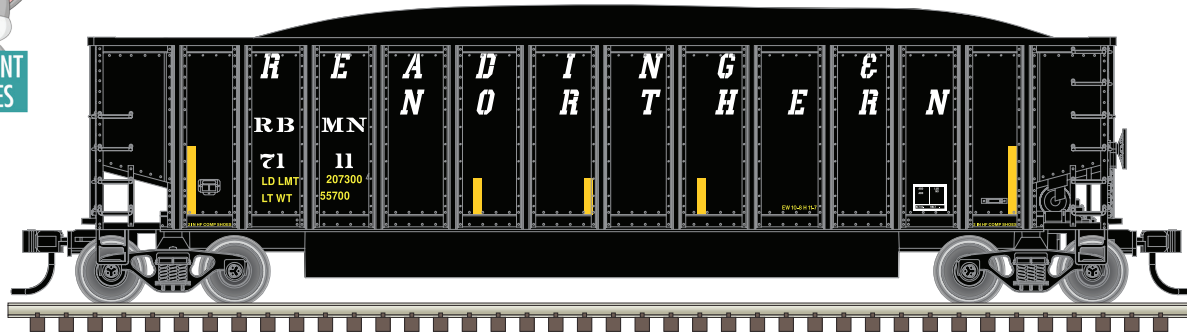

HO
SCALE

ATLAS TRAINMAN® HO ALUMINUM COAL GONDOLA

NEW PAINT SCHEMES

Ordering: <https://shop.atlasrr.com/d-544-spring-2019-ho-scale-pre-order.aspx>

Reading & Northern**