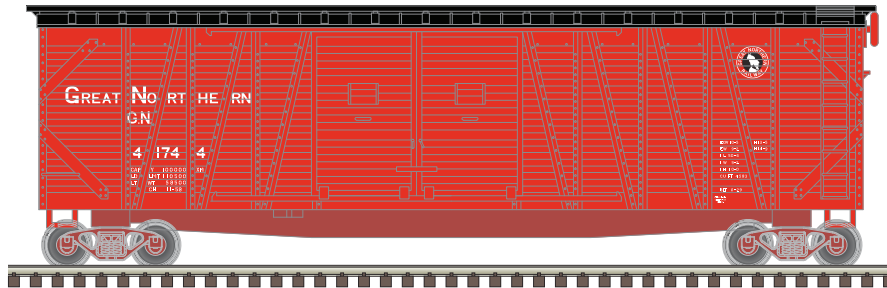

N
SCALE

ATLAS MASTER® 50' SINGLE SHEATHED BOX CAR

Ordering: <https://shop.atlasrr.com/d-543-spring-2019-n-scale-pre-orders.aspx>

Great Northern (No End Doors)