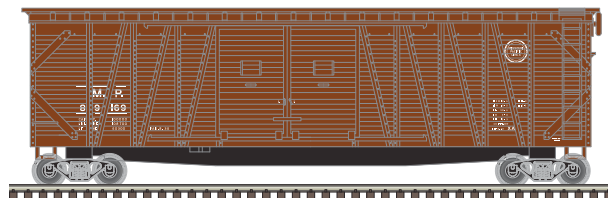

Missouri Pacific (End Doors)