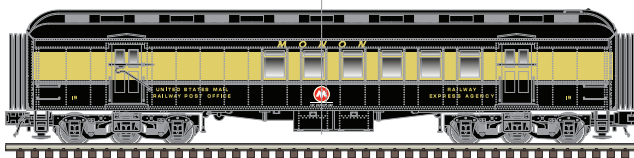

Monon* (RPO)