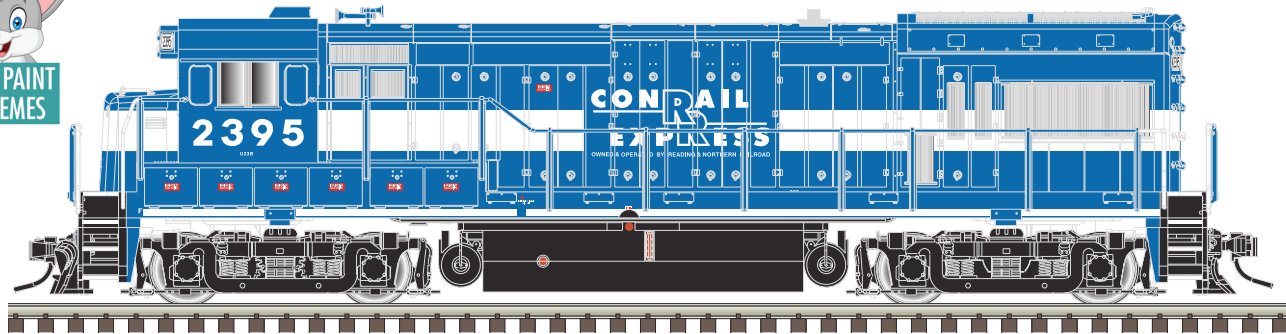

**CSX Licensed Product*

HO
SCALE

ATLAS MASTER® HO U23B LOCOMOTIVE

Ordering: <https://shop.atlasrr.com/d-544-spring-2019-ho-scale-pre-order.aspx>

Conrail Express

Missouri Pacific

PROTOTYPE INFORMATION:

Powered by a V12 FDL prime mover, the 2250 h.p. U23B was GE's intermediate-sized four-axle road-switcher of the late 1960s through the mid 1970s. The U23B's direct competitor during this period was the very successful EMD GP38. In 10 years of production from 1968 through 1977 a total of 481 units were produced, making this the second best seller of GE's "Universal Series" locomotives. The first units were delivered to the Delaware & Hudson in August and September 1968. CSX predecessors Chesapeake & Ohio and Louisville & Nashville had a combined fleet of 120 units, giving CSX one of the larger active fleets in later years. Penn Central, Santa Fe and Missouri Pacific also purchased sizeable fleets of U23Bs.