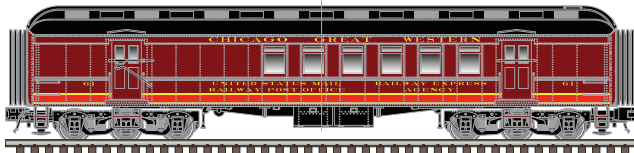

NEW PAINT SCHEMES

Conway Scenic Railroad (Coach)

SEE PAGES 4-7 FOR MATCHING U23B LOCOMOTIVE!

Chicago Great Western (Baggage)

Lackawanna (Baggage)

Chicago Great Western (RPO)

Lackawanna (RPO)

Chicago Great Western (Combine)