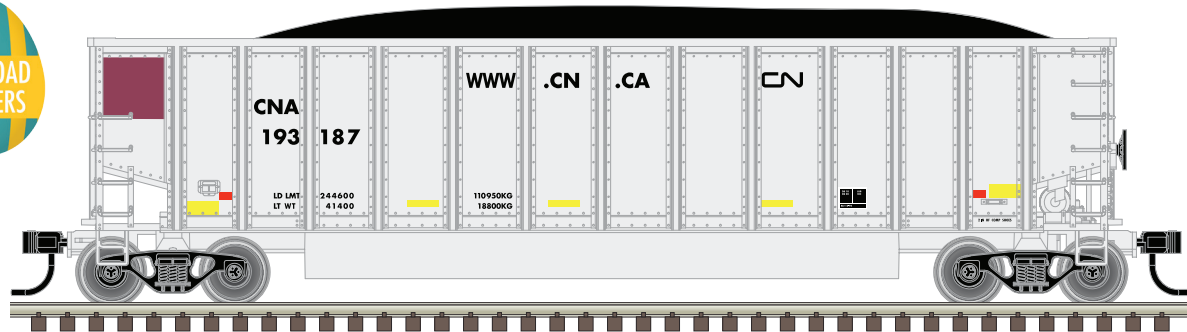

CN (.ca Scheme)

TRAINMAN MODEL FEATURES:

- True scale dimensions with accurate details
- Weighted underframes
- Equipped with AccuMate® Knuckle Couplers

- Trucks equipped with free-rolling wheels
- Accurate painting and lettering

*CSX Licensed Product

AccuMate® couplers are made under license from AccuRail, Inc.

Atlas Model Railroad Co., Inc. • 378 Florence Ave., Hillside, NJ 07205 • USA • ph: 908-687-0880 • fax: 908-687-8857 / 908-851-2550 • shop.atlasrr.com