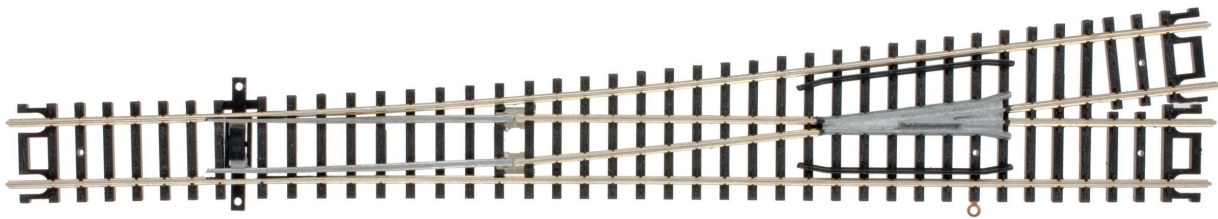

PRE-ORDER ANNOUNCEMENTS - SPRING 2019

GUARANTEED PRE-ORDER DUE DATE: FRIDAY JUNE 7TH 2019

NEW N SCALE CODE 80 TURNOUTS

Ordering: <https://shop.atlasrr.com/d-543-spring-2019-n-scale-pre-orders.aspx>

ESTIMATED ARRIVAL: 3rd Quarter 2019 Arrival

ORDER IN PIECES	ITEM	ROAD NAME/ROAD NUMBER	MSRP / UNIT
	2717	Code 80, Nickel Silver #8 Turnout Left Hand Manual	$20.95
	2718	Code 80, Nickel Silver #8 Turnout Right Hand Manual	$20.95
	2719	Code 80, Nickel Silver #8 Turnout Left Hand Remote	$29.95
	2720	Code 80, Nickel Silver #8 Turnout Right Hand Remote	$29.95
	2755	Code 80, Nickel Silver #8 Turnout Left Hand CUSTOMLINE®	$18.95
	2756	Code 80, Nickel Silver #8 Turnout Right Hand CUSTOMLINE®	$18.95
TOTAL PIECES ORDERED			

CODE 80, NICKEL SILVER #8 TURNOUT LEFT HAND CUSTOMLINE®