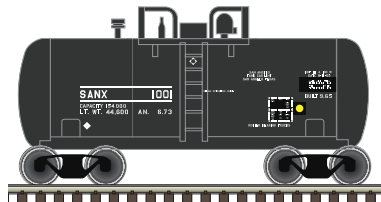

San Angelo Tank Car (SANX)