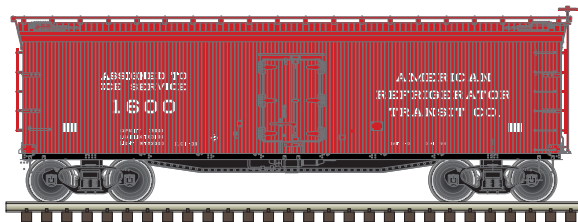

ART Ice Service