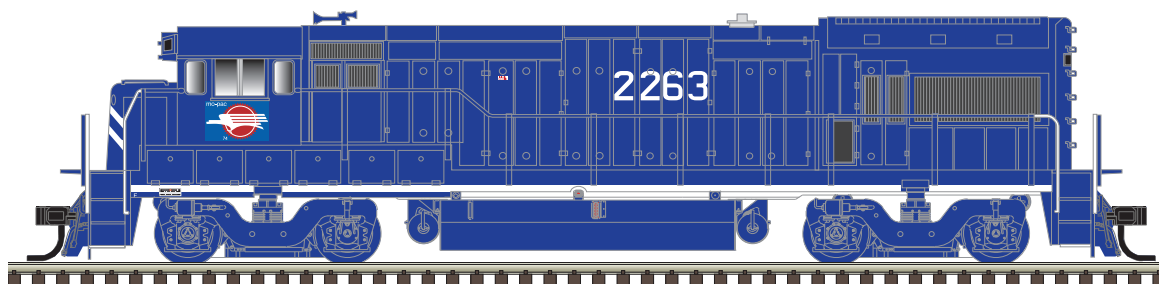

Missouri Pacific