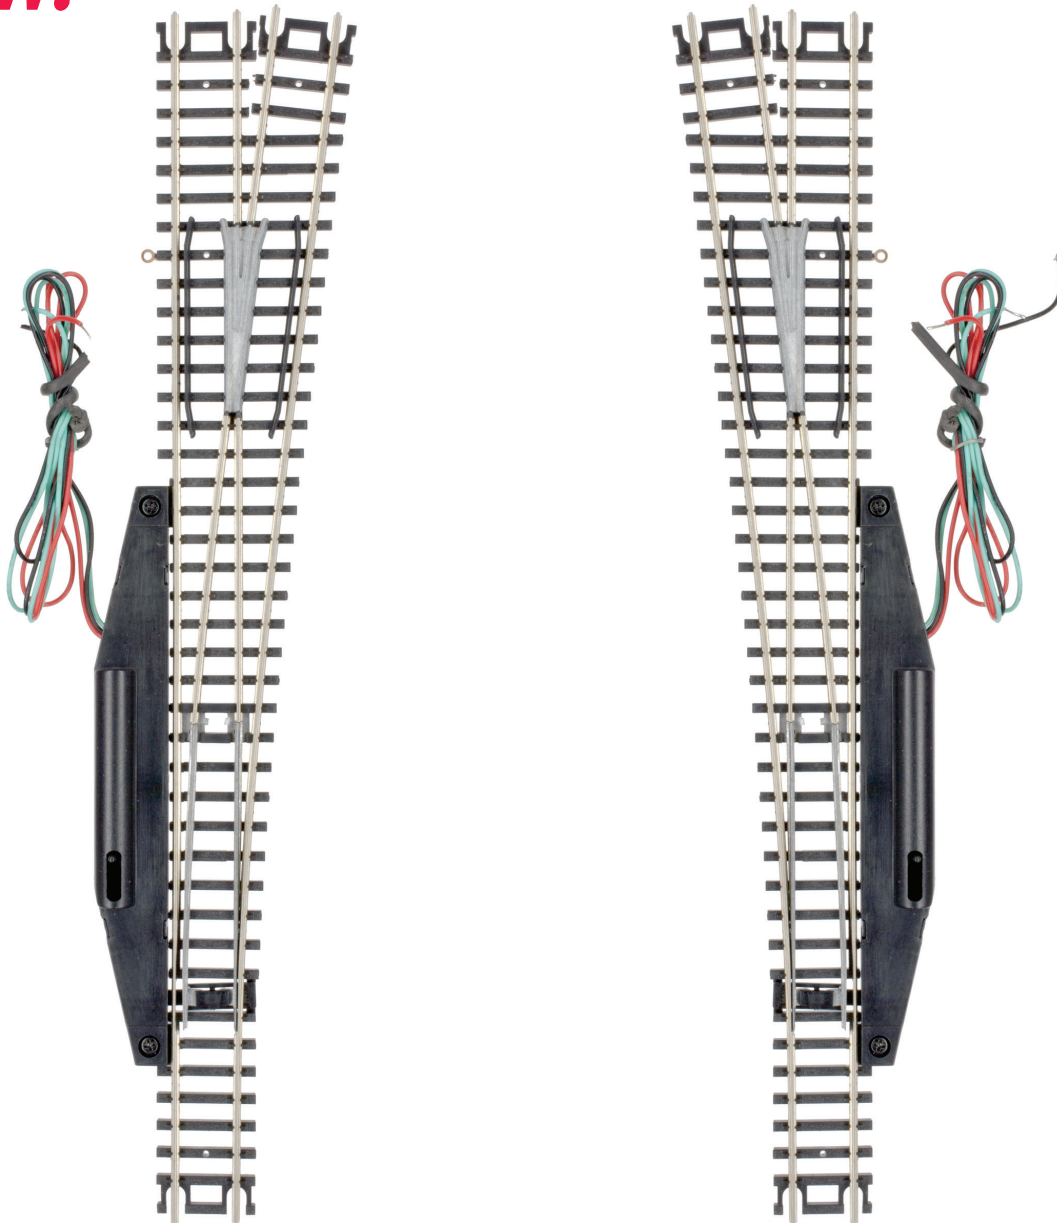

PRE-ORDER ANNOUNCEMENTS - SPRING 2019

GUARANTEED PRE-ORDER DUE DATE: FRIDAY JUNE 7TH 2019

NEW N SCALE CODE 80 TURNOUTS

Ordering: <https://shop.atlasrr.com/d-543-spring-2019-n-scale-pre-orders.aspx>

NEW!

CODE 80, NICKEL SILVER #8 TURNOUT RIGHT HAND REMOTE

CODE 80, NICKEL SILVER #8 TURNOUT LEFT HAND REMOTE