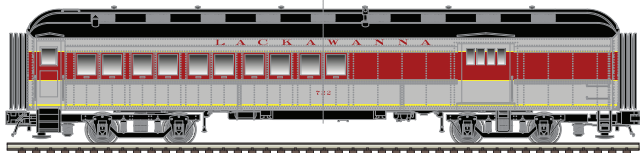

NEW PAINT SCHEMES

Conway Scenic Railroad (Coach)

SEE PAGES 4-7 FOR MATCHING U23B LOCOMOTIVE!

Chicago Great Western (Baggage)

Lackawanna (Baggage)

Chicago Great Western (RPO)

Lackawanna (RPO)

Chicago Great Western (Combine)