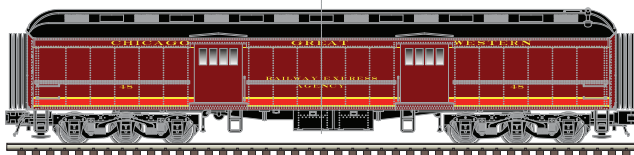

Chicago Great Western (Baggage)