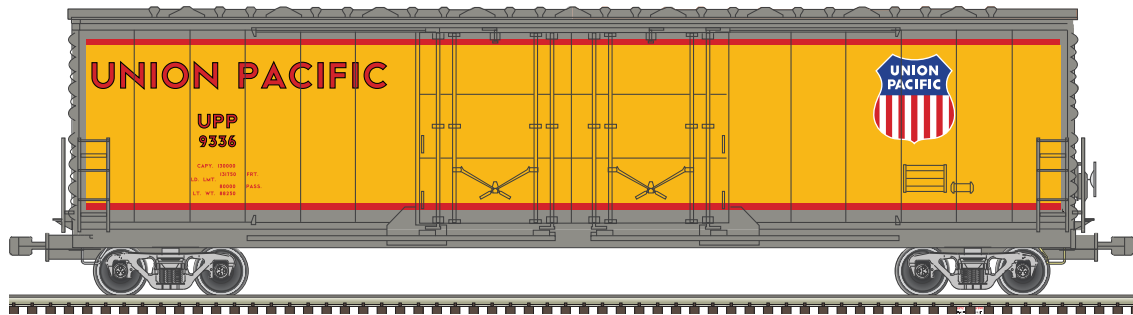

ATLAS MASTER® O 53' EVANS DOUBLE PLUG BOX CAR

Ordering: <https://shop.atlasrr.com/d-542-spring-2019-o-scale-pre-orders.aspx>

Union Pacific (Tool Car)

Grand Trunk Western

Chicago & North Western

BC Rail

Weyerhaeuser