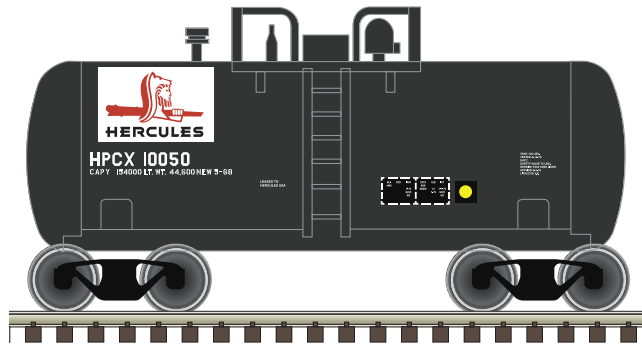

N
SCALE

ATLAS TRAINMAN® N BEER CAN SHORTY TANK CAR

Ordering: <https://shop.atlasrr.com/d-543-spring-2019-n-scale-pre-orders.aspx>

**NEW PAINT
SCHEMES**

Hercules (HPCX)