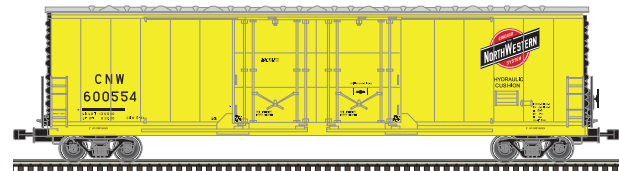

ATLAS MASTER® O 53' EVANS DOUBLE PLUG BOX CAR

Ordering: <https://shop.atlasrr.com/d-542-spring-2019-o-scale-pre-orders.aspx>

Union Pacific (Tool Car)

Grand Trunk Western

Chicago & North Western

BC Rail

Weyerhaeuser