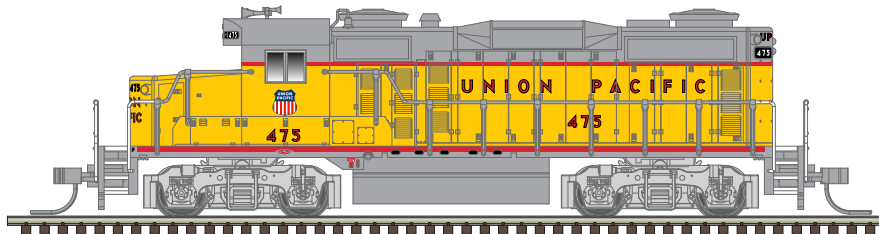

Santa Fe

Southern Pacific

Union Pacific

**FEATURES:**

- Golden-White LEDs
- Directional lighting
- Dual brass flywheels
- Low-friction mechanism
- Accurate painting and lettering
- Atlas Master® Silver version is Sound Ready and equipped with speaker for easy conversion to DCC sound
- Magnetic knuckle couplers