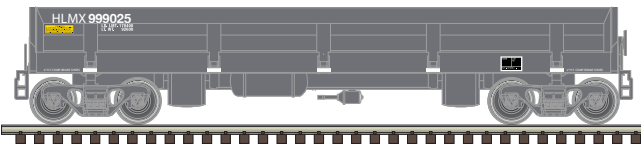

**ATLAS MASTER® N DIFCO SIDE DUMP CAR**

**Ordering:** <https://shop.atlasrr.com/d-508-november-2018-n-scale-asmc.aspx>

Alaska

Montana Rail Link

BC Rail

Norfolk Western

Helm Leasing

Rio Grande