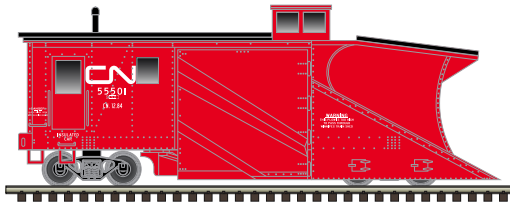

**ATLAS MASTER® N RUSSELL SNOW PLOW**

Ordering: <https://shop.atlasrr.com/d-508-november-2018-n-scale-asmc.aspx>

Boston and Maine

Great Northern

Conrail

New York Central\*

Canadian National

Rio Grande