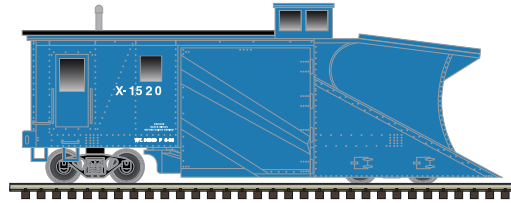

Great Northern