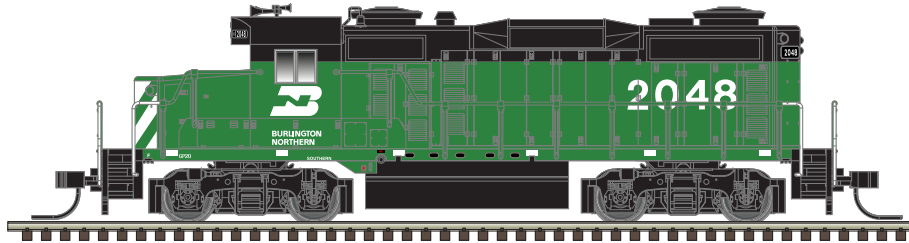

ATLAS MASTER® N GP-20 LOCOMOTIVE

Ordering: <https://shop.atlasrr.com/d-508-november-2018-n-scale-asmc.aspx>

Burlington Northern