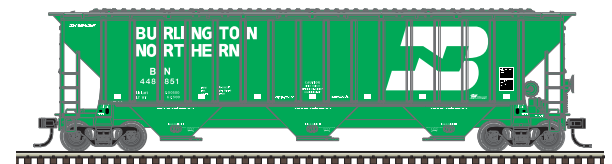

Burlington Northern (original)