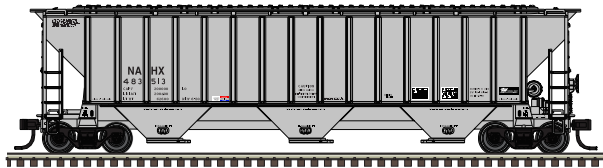

HO
SCALE

ATLAS TRAINMAN® HO THRALL 4750 COVERED HOPPER

Ordering: <https://shop.atlasrr.com/d-507-november-2018-ho-scale-asmc.aspx>

North American Car