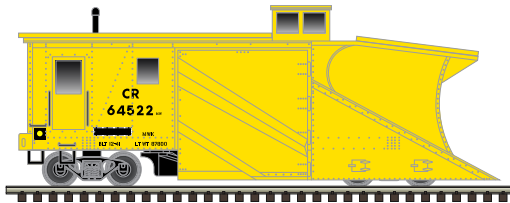

ATLAS MASTER® N RUSSELL SNOW PLOW

Ordering: <https://shop.atlasrr.com/d-508-november-2018-n-scale-asmc.aspx>

Conrail

FEATURES:

- Weighted, Detailed Underframe
- Crisply Molded Body Detail
- Knuckle Couplers
- Window Glazing

*CSX Licensed Product