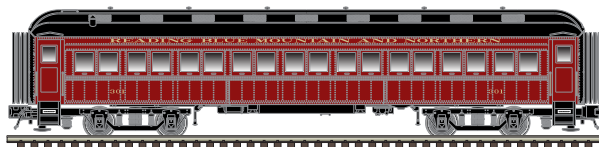

Unlettered

**ATLAS TRAINMAN® O 60' PASSENGER CARS**

Ordering: <https://shop.atlasrr.com/d-506-november-2018-o-scale-preorder.aspx>

**60' COACH CARS**

Reading & Northern

CNJ

Chicago Great Western

Monon