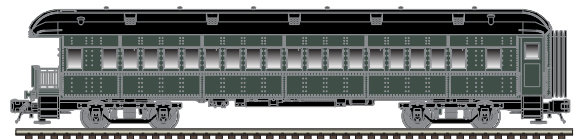

CNJ

Reading & Northern

Lackawanna

Monon

Unlettered

**FEATURES:**

- Die-cast sprung trucks
- Full scale dimensions and details
- Separately-applied grab irons
- Interior LED lighting
- Separately-applied diaphragms
- Interior details
- Based upon C&NW prototypes
- Minimum diameter curve: 0-36 (3-Rail)
- Minimum radius curve: 36" (2-Rail)