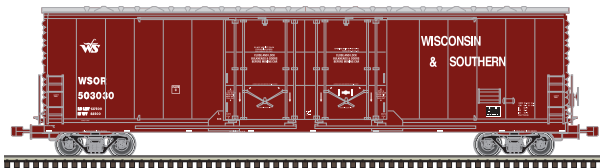

British Columbia Railway

Illinois Central

Chicago & Northwestern

Union Pacific

Wisconsin & Southern

Wisconsin Central

**FEATURES:**

- 70-ton roller-bearing trucks
- Blackened metal wheels
- Two-piece underframe
- Separate brake cylinder
- Air reservoir
- End platforms
- AccuMate® couplers