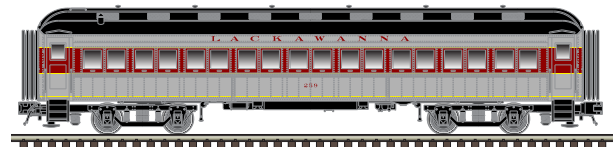

Unlettered

**ATLAS TRAINMAN® O 60' PASSENGER CARS**

Ordering: <https://shop.atlasrr.com/d-506-november-2018-o-scale-preorder.aspx>

**60' COACH CARS**

Reading & Northern

CNJ

Chicago Great Western

Monon