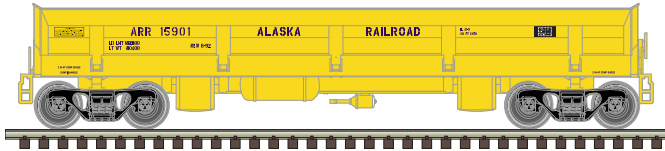

ATLAS MASTER® N DIFCO SIDE DUMP CAR

Ordering: <https://shop.atlasrr.com/d-508-november-2018-n-scale-asmc.aspx>

Alaska