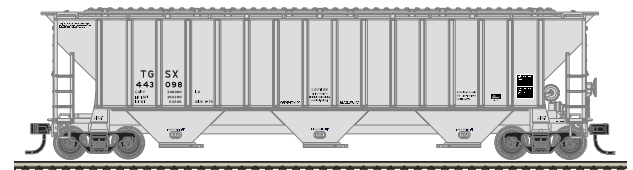

N
SCALE

ATLAS TRAINMAN® N THRALL 4750 COVERED HOPPER

Ordering: <https://shop.atlasrr.com/d-508-november-2018-n-scale-asmc.aspx>

FEATURES:

- Weighted body
- Equipped with AccuMate® Knuckle Couplers
- Trucks equipped with free-rolling metal wheels
- Accurate painting and lettering

AccuMate® couplers are made under license from AccuRail, Inc.

Texasgulf