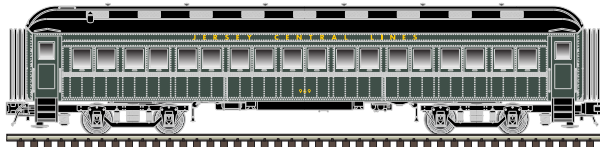

Unlettered

**ATLAS TRAINMAN® O 60' PASSENGER CARS**

Ordering: <https://shop.atlasrr.com/d-506-november-2018-o-scale-preorder.aspx>

**60' COACH CARS**

Reading & Northern

CNJ

Chicago Great Western

Monon