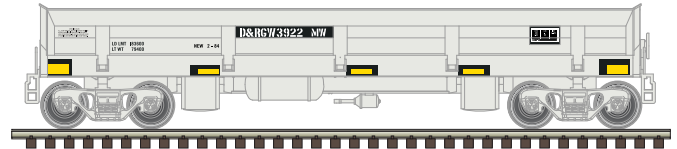

**ATLAS MASTER® N DIFCO SIDE DUMP CAR**

**Ordering:** <https://shop.atlasrr.com/d-508-november-2018-n-scale-asmc.aspx>

Alaska

Montana Rail Link

BC Rail

Norfolk Western

Helm Leasing

Rio Grande