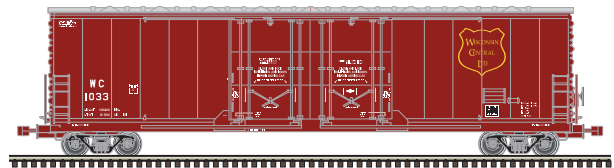

British Columbia Railway

Illinois Central

Chicago & Northwestern

Union Pacific

Wisconsin & Southern

Wisconsin Central

**FEATURES:**

- 70-ton roller-bearing trucks
- Blackened metal wheels
- Two-piece underframe
- Separate brake cylinder
- Air reservoir
- End platforms
- AccuMate® couplers