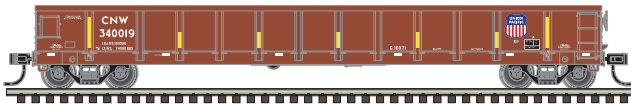

HO
SCALE

ATLAS TRAINMAN® HO EVANS GONDOLA

Ordering: <https://shop.atlasrr.com/d-507-november-2018-ho-scale-asmc.aspx>

Union Pacific (CNW)