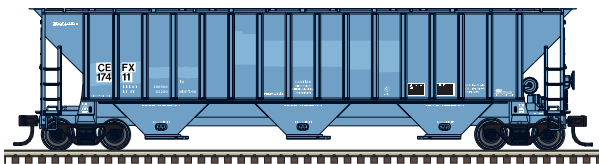

*\*CSX Licensed Product*

**N**  
SCALE

**ATLAS TRAINMAN® N THRALL 4750 COVERED HOPPER**

Ordering: <https://shop.atlasrr.com/d-508-november-2018-n-scale-asmc.aspx>

North American Car

State of Alaska

CIT Group