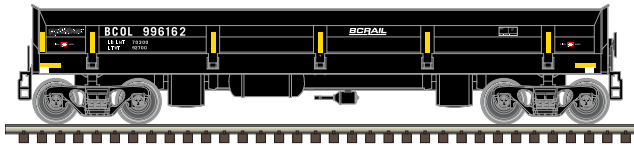

**ATLAS MASTER® N DIFCO SIDE DUMP CAR**

**Ordering:** <https://shop.atlasrr.com/d-508-november-2018-n-scale-asmc.aspx>

Alaska

Montana Rail Link

BC Rail

Norfolk Western

Helm Leasing

Rio Grande