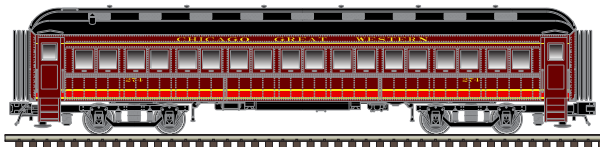

Unlettered

**ATLAS TRAINMAN® O 60' PASSENGER CARS**

Ordering: <https://shop.atlasrr.com/d-506-november-2018-o-scale-preorder.aspx>

**60' COACH CARS**

Reading & Northern

CNJ

Chicago Great Western

Monon