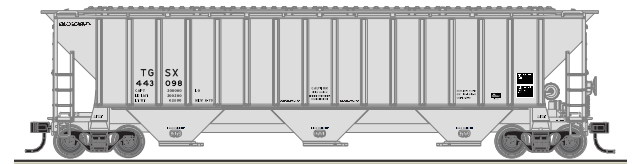

HO
SCALE

ATLAS TRAINMAN® HO THRALL 4750 COVERED HOPPER

Ordering: <https://shop.atlasrr.com/d-507-november-2018-ho-scale-asmc.aspx>

Texasgulf

FEATURES:

- Weighted body
- Equipped with AccuMate® Knuckle Couplers
- Trucks equipped with free-rolling metal wheels
- Accurate painting and lettering

AccuMate® couplers are made under license from AccuRail, Inc.