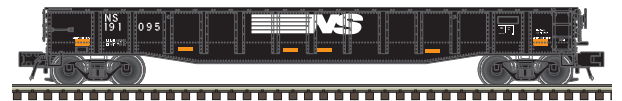

Norfolk Southern