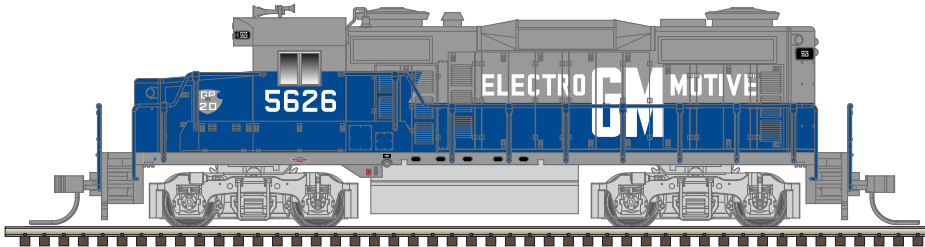

**ATLAS MASTER® N GP-20 LOCOMOTIVE**

Ordering: <https://shop.atlasrr.com/d-508-november-2018-n-scale-asmc.aspx>

Burlington Northern

Conrail

EMD Demonstrator

**SOUND FUNCTIONALITY FEATURES (GOLD LOCOMOTIVES ONLY):**