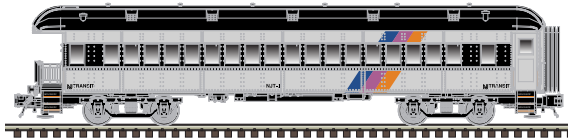

ATLAS TRAINMAN® O 60' PASSENGER CARS

Ordering: <https://shop.atlasrr.com/d-506-november-2018-o-scale-preorder.aspx>

60' OBSERVATION CARS

NJ TRANSIT