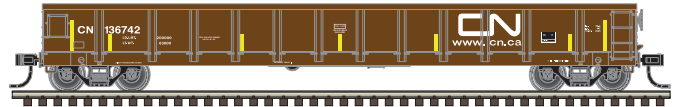

**ATLAS MASTER® N EVANS GONDOLA**

Ordering: <https://shop.atlasrr.com/d-508-november-2018-n-scale-asmc.aspx>

Union Pacific (CNW)

Herzog

Amtrak+ (faded)

Maine Central

GE Railcar Services

Canadian National  
++ paint scheme correct for a similar prototype