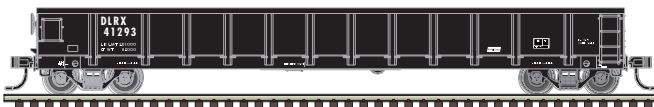

GE Railcar Services