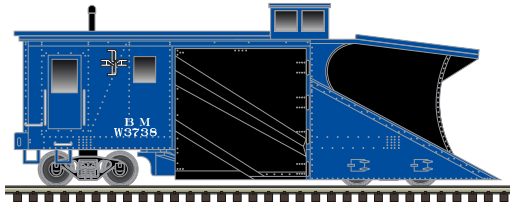

ATLAS MASTER® N RUSSELL SNOW PLOW

Ordering: <https://shop.atlasrr.com/d-508-november-2018-n-scale-asmc.aspx>

Boston and Maine