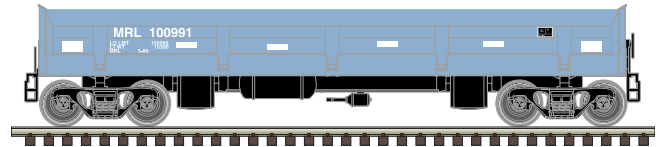

Montana Rail Link