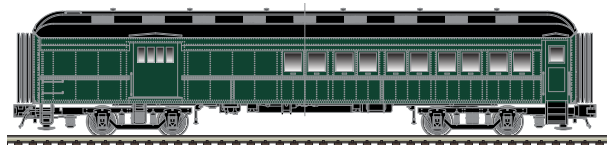

Lackawanna

Monon

Norfolk Western

**FEATURES:**

- Die-cast sprung trucks
- Full scale dimensions and details
- Separately-applied grab irons
- Interior LED lighting
- Separately-applied diaphragms
- Interior details
- Based upon C&NW prototypes
- Minimum diameter curve: O-36 (3-Rail)
- Minimum radius curve: 36" (2-Rail)