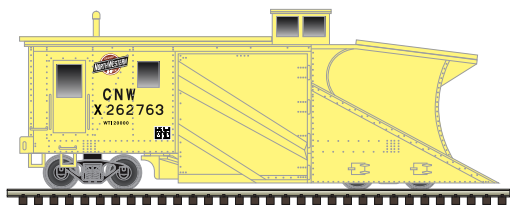

Chicago & Northwestern X-262763