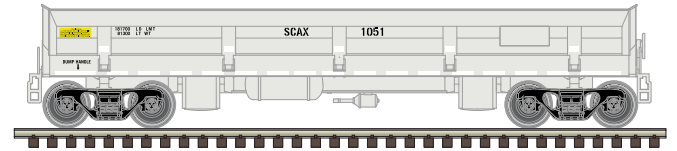

SCAX

FEATURES:

- Prototypically accurate dimensions
- Accurate paint schemes
- 100 Ton roller bearing, truck mounted couplers