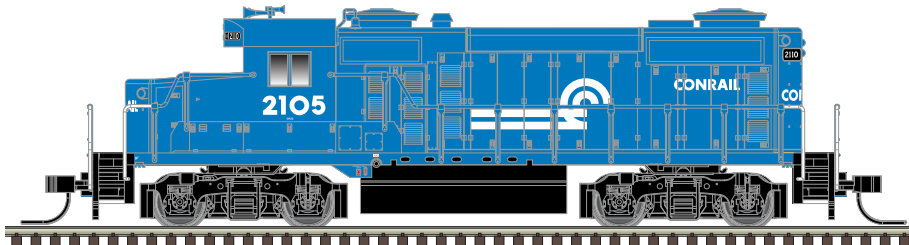

ATLAS MASTER® N GP-20 LOCOMOTIVE

Ordering: <https://shop.atlasrr.com/d-508-november-2018-n-scale-asmc.aspx>

Conrail

SOUND FUNCTIONALITY FEATURES (GOLD LOCOMOTIVES ONLY):

- Over 20 sound effects are available, including engine start-up and
- Shutdown, prime mover sounds through all eight notches, bell, air horn, air compressor, dynamic brakes and more.
- There are up to 16 user-selectable horns, 2 user-selectable bells, and 2 user-selectable synchronized brake squeals.
- Equipped with ESU's Exclusive "Full Throttle" features for ultimate realism in prototype running.

Silver Models:

Gold Models: