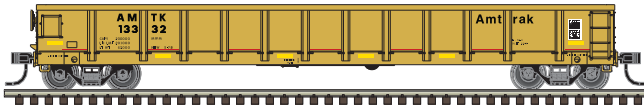

Amtrak+ (faded)