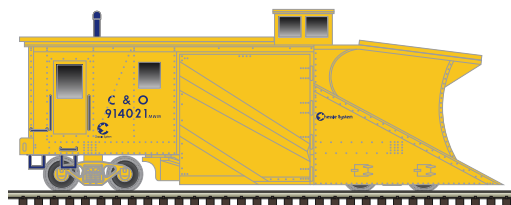

Chessie System (C&O)*

FEATURES:

- Weighted, Detailed Underframe
- Crisply Molded Body Detail
- Knuckle Couplers
- Window Glazing