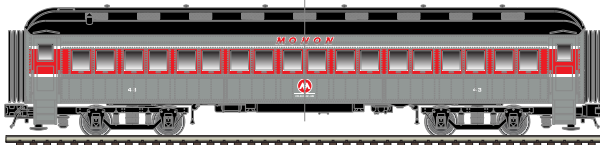

Unlettered

**ATLAS TRAINMAN® O 60' PASSENGER CARS**

Ordering: <https://shop.atlasrr.com/d-506-november-2018-o-scale-preorder.aspx>

**60' COACH CARS**

Reading & Northern

CNJ

Chicago Great Western

Monon