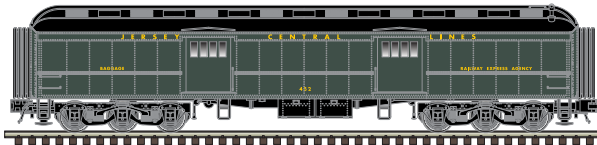

Two road numbers per road name.

CNJ