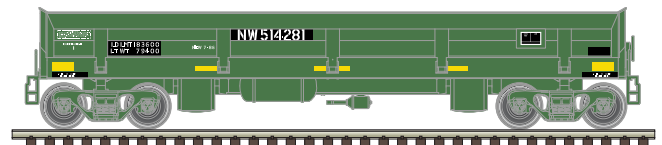

**ATLAS MASTER® N DIFCO SIDE DUMP CAR**

**Ordering:** <https://shop.atlasrr.com/d-508-november-2018-n-scale-asmc.aspx>

Alaska

Montana Rail Link

BC Rail

Norfolk Western

Helm Leasing

Rio Grande