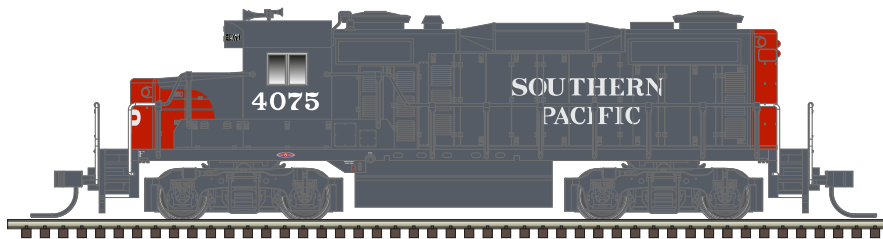

Santa Fe

Southern Pacific

Union Pacific

**FEATURES:**

- Golden-White LEDs
- Directional lighting
- Dual brass flywheels
- Low-friction mechanism
- Accurate painting and lettering
- Atlas Master® Silver version is Sound Ready and equipped with speaker for easy conversion to DCC sound
- Magnetic knuckle couplers