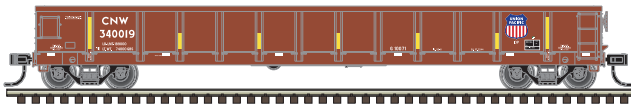

ATLAS MASTER® N EVANS GONDOLA

Ordering: <https://shop.atlasrr.com/d-508-november-2018-n-scale-asmc.aspx>

Union Pacific (CNW)