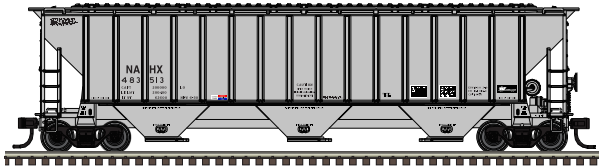

N
SCALE

ATLAS TRAINMAN® N THRALL 4750 COVERED HOPPER

Ordering: <https://shop.atlasrr.com/d-508-november-2018-n-scale-asmc.aspx>

North American Car