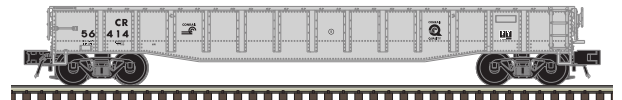

ATLAS TRAINMAN® O 52'6" GONDOLA

Ordering: <https://shop.atlasrr.com/d-506-november-2018-o-scale-preorder.aspx>

Conrail

FEATURES:

- Separately applied ladder, brake wheel & brake lines
- Accurate painting & lettering
- Metal couplers and sprung die-cast trucks
- True scale dimensions with accurate details
- Weighted, detailed underframes
- 2-rail cars feature scale wheels and body mounted scale couplers

*CSX Licensed Product