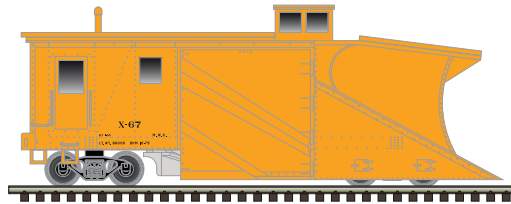

ATLAS MASTER® N RUSSELL SNOW PLOW

Ordering: <https://shop.atlasrr.com/d-508-november-2018-n-scale-asmc.aspx>

Rio Grande

FEATURES:

- Weighted, Detailed Underframe
- Crisply Molded Body Detail
- Knuckle Couplers
- Window Glazing

*CSX Licensed Product