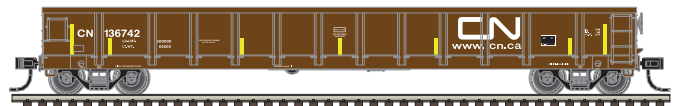

**HO**  
SCALE

**ATLAS TRAINMAN® HO EVANS GONDOLA**

**Ordering:** <https://shop.atlasrr.com/d-507-november-2018-ho-scale-asmc.aspx>

Union Pacific (CNW)

Herzog

Amtrak+ (faded)

Maine Central

GE Railcar Services