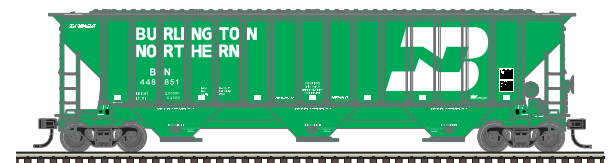

Kansas City Southern

Union Equity

Texasgulf

Burlington Northern (original)

**FEATURES:**

- Weighted body
- Equipped with AccuMate® Knuckle Couplers
- Trucks equipped with free-rolling metal wheels
- Accurate painting and lettering