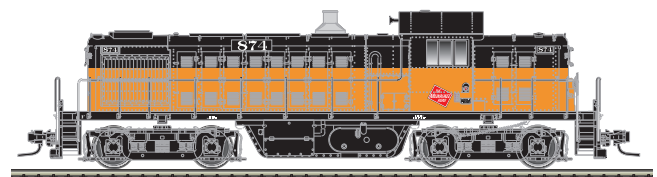

Milwaukee Road

ANALOG (DC) OPERATION :

• The LokSound Select Dual-Mode decoder allows your Atlas Gold Series locomotive to be used on DC as well as on DCC layouts. Please note that the Atlas Quantum Engineer will NOT operate an Atlas Gold Series locomotive equipped with a LokSound Select decoder on an analog (DC) layout. However, the sound and lighting functions of the LokSound Select decoder in the Atlas Gold Series RS-1 locomotive can be controlled by an easy-to-use basic DCC system. Also note that on a DC-powered layout, a DCC and sound equipped locomotive (such as the Atlas Gold Series RS-1) CANNOT be consisted with another locomotive that does not also have both DCC and sound. (This statement does NOT apply to DCC-equipped locomotives operating on a DCC layout.)

SOUND FUNCTIONALITY:

- Over 20 sound effects are available, including engine start-up and shutdown, prime mover sounds through all eight notches, bell, air horn, air compressor, dynamic brakes and more.
- There are 16 user-selectable horns, 2 user-selectable bells, and 2 user-selectable synchronized brake squeals.
- Manual and Automatic Notching modes with the ability to change modes "on the fly" are provided for true realism.

ATLAS MASTER™ SERIES SILVER ADDITIONAL FEATURES:

- NMRA 8-pin plug for DCC (Decoder-ready)

AccuMate® couplers are made under license from AccuRail, Inc.

GOLD MODELS ONLY