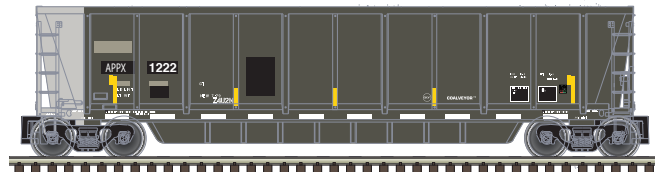

Albert Brothers

Appalachian Railcar Services

The Andersons

Joseph Transportation

RMG Leasing

Wilmot Transportation

FEATURES:

- Die-cast chassis
- Ready-to-run
- Interior bracing
- Removable coal load
- AccuMate® couplers
- Brake detail
- 100-ton roller-bearing trucks
- Accurate painting and printing
- These cars were usually run in blocks of 4-12 units, carrying construction and demolition debris.