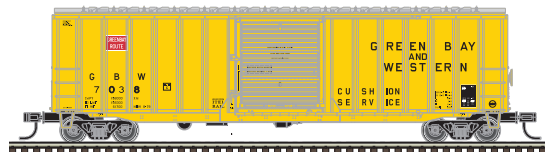

HO
SCALE

ATLAS TRAINMAN® HO 50'6" BOX CAR

Ordering: <https://shop.atlasrr.com/d-475-summer-2018-ho-scale-pre-order.aspx>

Railbox (Faded/Patched)

Missouri Pacific

Ontario Northland§

East Erie Commercial (EEC)