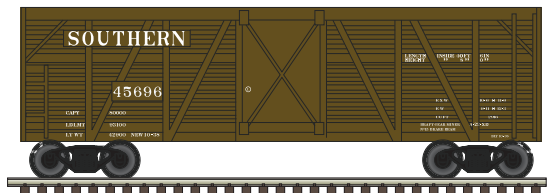

ATLAS TRAINMAN® N 40' STOCK CARS

Ordering: <https://shop.atlasrr.com/d-476-summer-2018-n-scale-pre-orders.aspx>

Chicago & North Western

Southern

Great Northern

Union Pacific

Rio Grande

Union Pacific