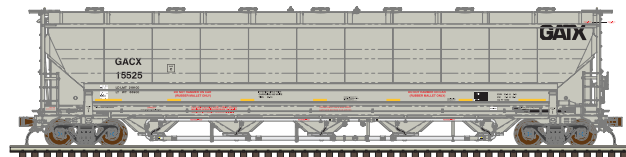

General American