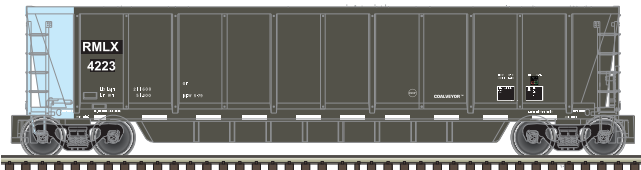

Albert Brothers

Appalachian Railcar Services

The Andersons

Joseph Transportation

RMG Leasing

Wilmot Transportation

FEATURES:

- Die-cast chassis
- Ready-to-run
- Interior bracing
- Removable coal load
- 3-Rail cars equipped with rotating coupler at one end
- Brake detail
- 100 ton roller-bearing trucks with rotating bearing caps
- These cars were usually run in blocks of 4-12 units, carrying construction and demolition debris.
- Accurate painting and printing