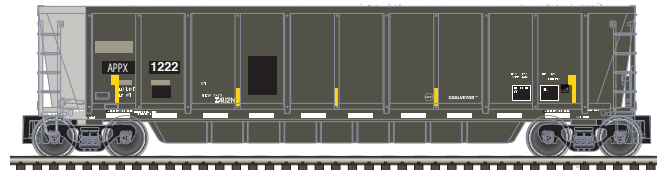

Albert Brothers

Appalachian Railcar Services

The Andersons

Joseph Transportation

RMG Leasing

Wilmot Transportation

FEATURES:

- Die-cast chassis
- Ready-to-run
- Interior bracing
- Removable coal load
- 3-Rail cars equipped with rotating coupler at one end
- Brake detail
- 100 ton roller-bearing trucks with rotating bearing caps
- These cars were usually run in blocks of 4-12 units, carrying construction and demolition debris.
- Accurate painting and printing