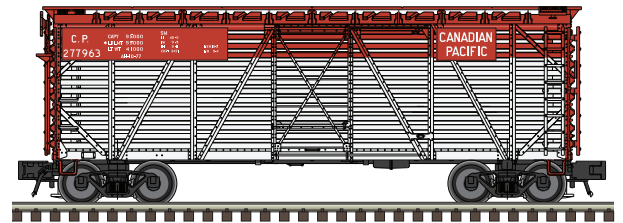

Canadian Pacific (CP)