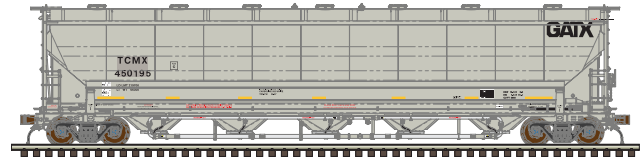

ATLAS MASTER® HO TRINITY 5660 COVERED HOPPER

Ordering: <https://shop.atlasrr.com/d-475-summer-2018-ho-scale-pre-order.aspx>

TCMX

FEATURES:

- Ready to run
- Injection molded plastic
- Fine scale detail
- Separately applied wire grab irons
- Separately applied wire cut levers
- Etched metal brake roofwalks
- Crisp painting/printing