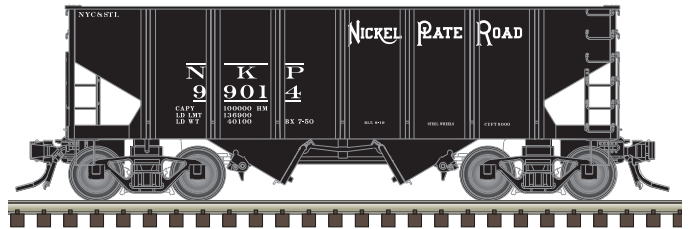

Nickel Plate Road