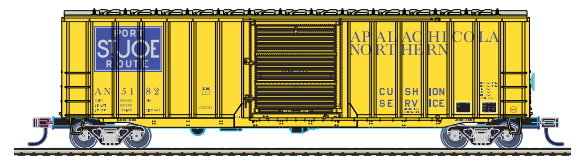

AccuMate® couplers are made under license from AccuRail, Inc.

Apalachicola Northern

PRE-ORDER ANNOUNCEMENTS - JUNE/JULY 2018

GUARANTEED PRE-ORDER DUE DATE: MONDAY JULY 25TH, 2018

ATLAS TRAINMAN® HO 50'6" BOX CAR