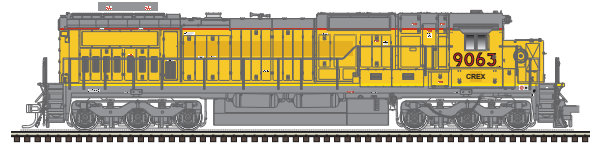

N
SCALE

ATLAS MASTER® N DASH 8-40 C/CW LOCOMOTIVE

Ordering: <https://shop.atlasrr.com/d-476-summer-2018-n-scale-pre-orders.aspx>

CREX (Citicorp)