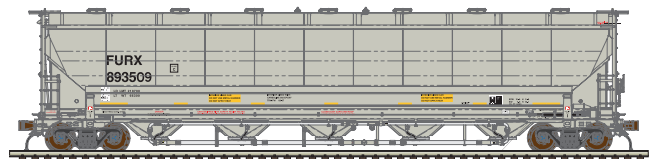

First Union Rail