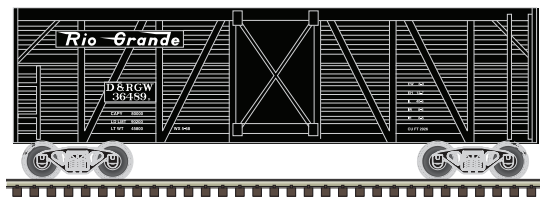

ATLAS TRAINMAN® N 40' STOCK CARS

Ordering: <https://shop.atlasrr.com/d-476-summer-2018-n-scale-pre-orders.aspx>

Chicago & North Western

Southern

Great Northern

Union Pacific

Rio Grande

Union Pacific