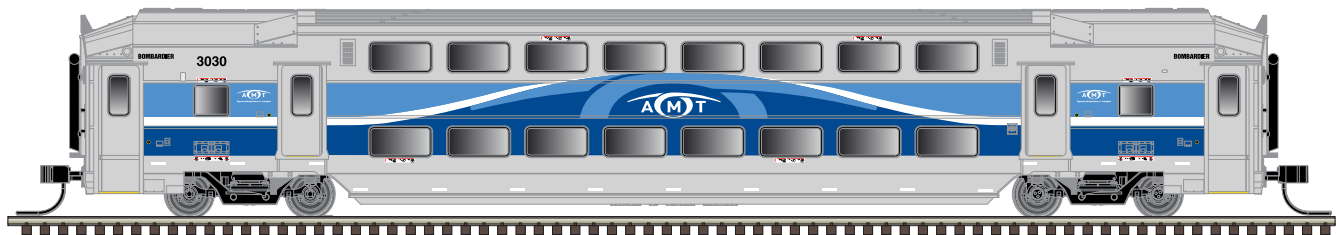

ATLAS MASTER® N MODERN COMMUTER TRAINS

Ordering: <https://shop.atlasrr.com/d-476-summer-2018-n-scale-pre-orders.aspx>

AMT Trailer Car