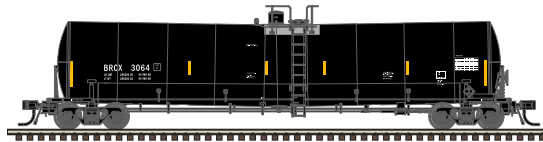

(BRCX) Union Tank Car