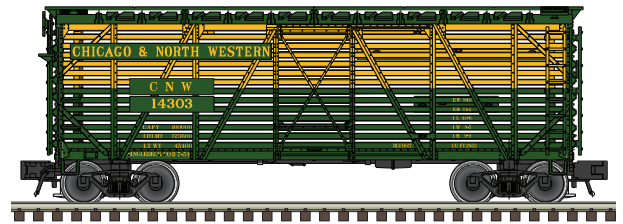

Chicago & North Western (CNW)