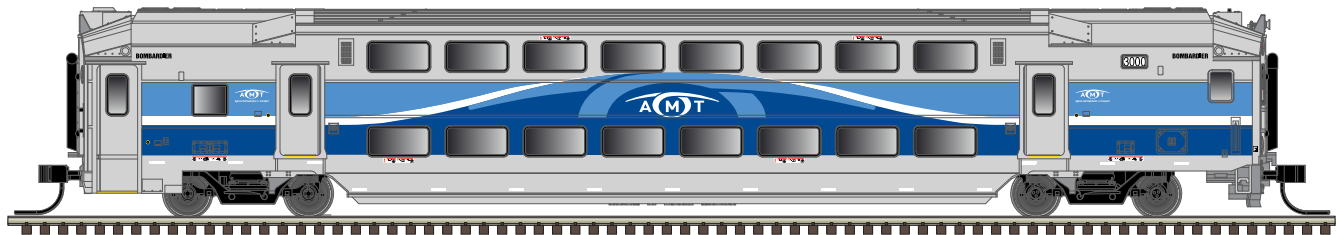

AMT Cab Car

MULTI-LEVEL CAB CAR FEATURES:

- Designed from prototype drawings and field research with the cooperation of NJ TRANSIT
- Illuminated directional LED headlight/ditchlights and red marker lights
- Interior includes seat details and LED illumination
- Provision for mounting a speaker
- Separately applied air horn, antenna, lift lugs, end barriers, and rubber diaphragms
- Free-rolling metal wheels

MULTI-LEVEL TRAILER CARS FEATURES:

- Designed from prototype drawings and field research with the cooperation of NJ TRANSIT
- Interior includes seat details and LED illumination
- Separately applied lift lugs, end barriers, and rubber diaphragms