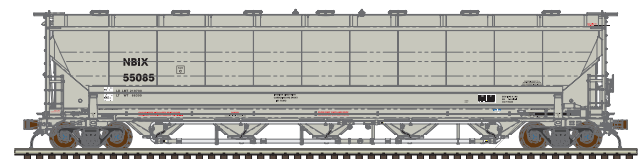

NBIX

FEATURES:

- Ready to run
- Injection molded plastic
- Fine scale detail
- Separately applied wire grab irons
- Separately applied wire cut levers
- Etched metal brake roofwalks
- Crisp painting/printing