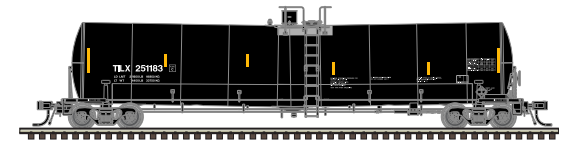

(TILX) Trinity Industries Repaint

FEATURES:

- Accurate painting and printing
- Numerous detail fittings and components specific to prototype
- Highly detailed body with prototypical jacket seams
- See-through walkway and top platform grating