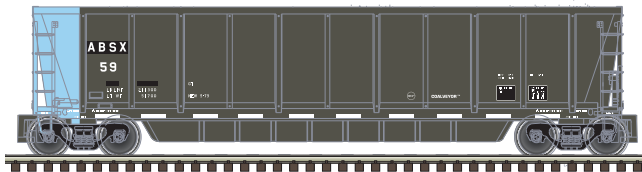

Albert Brothers

Appalachian Railcar Services

The Andersons

Joseph Transportation

RMG Leasing

Wilmot Transportation

FEATURES:

- Die-cast chassis
- Ready-to-run
- Interior bracing
- Removable coal load
- AccuMate® couplers
- Brake detail
- 100-ton roller-bearing trucks
- Accurate painting and printing
- These cars were usually run in blocks of 4-12 units, carrying construction and demolition debris.