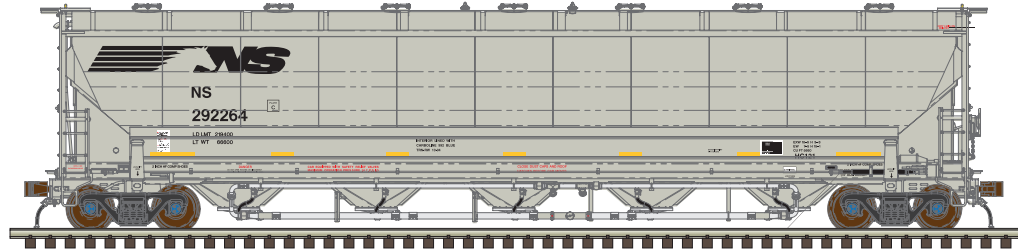

ATLAS MASTER® HO TRINITY 5660 COVERED HOPPER

Ordering: <https://shop.atlasrr.com/d-475-summer-2018-ho-scale-pre-order.aspx>

Norfolk Southern