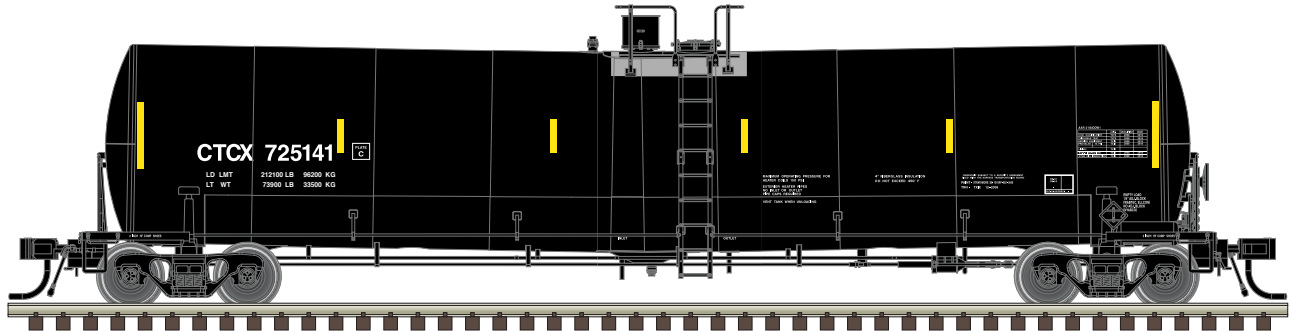

ATLAS MASTER® O 25,500 GALLON TANK CAR

Ordering: <https://shop.atlasrr.com/d-474-summer-2018-o-scale-pre-orders.aspx>

CTCX (CIT Group)