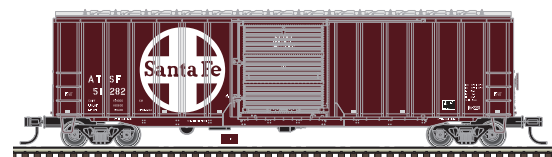

ATLAS TRAINMAN® N 50'6" BOX CAR

Ordering: <https://shop.atlasrr.com/d-476-summer-2018-n-scale-pre-orders.aspx>

Railbox (Faded/Patched)

Ontario Northland§

Missouri Pacific

Santa Fe

Apalachicola Northern

Green Bay & Western