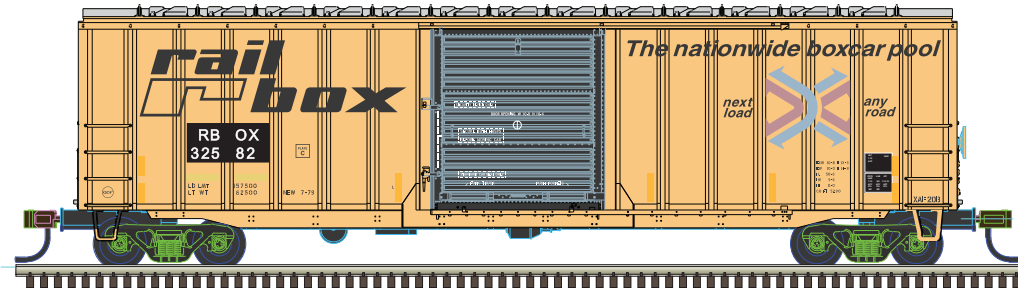

HO
SCALE

ATLAS TRAINMAN® HO 50'6" BOX CAR

Ordering: <https://shop.atlasrr.com/d-475-summer-2018-ho-scale-pre-order.aspx>

Railbox (Faded/Patched)