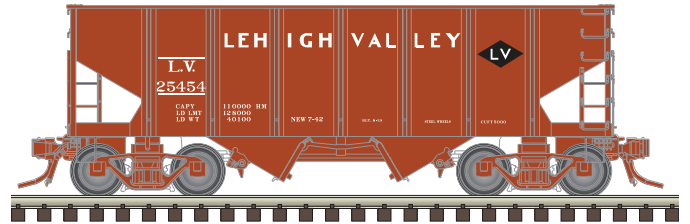

ATLAS MASTER® O 55 TON COAL HOPPER

Ordering: <https://shop.atlasrr.com/d-474-summer-2018-o-scale-pre-orders>.

Lehigh Valley