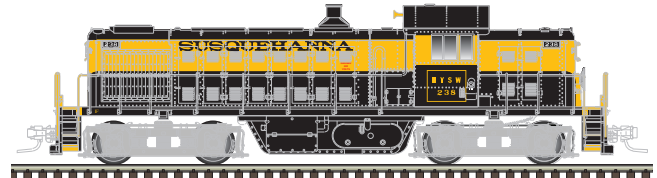

Ordering: <https://shop.atlasrr.com/d-475-summer-2018-ho-scale-pre-order.aspx>

Pennsylvania

Santa Fe

Amtrak

Susquehanna

Susquehanna

Milwaukee Road

ANALOG (DC) OPERATION :