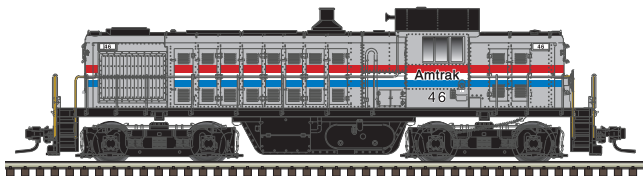

PRE-ORDER ANNOUNCEMENTS - JUNE/JULY 2018

GUARANTEED PRE-ORDER DUE DATE: MONDAY JULY 25TH, 2018

HO
SCALE

ATLAS CLASSIC® HO RS-1 LOCOMOTIVE

Ordering: <https://shop.atlasrr.com/d-475-summer-2018-ho-scale-pre-order.aspx>

Amtrak

ANALOG (DC) OPERATION :

• The LokSound Select Dual-Mode decoder allows your Atlas Gold Series locomotive to be used on DC as well as on DCC layouts. Please note that the Atlas Quantum Engineer will NOT operate an Atlas Gold Series locomotive equipped with a LokSound Select decoder on an analog (DC) layout. However, the sound and lighting functions of the LokSound Select decoder in the Atlas Gold Series RS-1 locomotive can be controlled by an easy-to-use basic DCC system. Also note that on a DC-powered layout, a DCC and sound equipped locomotive (such as the Atlas Gold Series RS-1) CANNOT be consisted with another locomotive that does not also have both DCC and sound. (This statement does NOT apply to DCC-equipped locomotives operating on a DCC layout.)

SOUND FUNCTIONALITY:

- Over 20 sound effects are available, including engine start-up and shutdown, prime mover sounds through all eight notches, bell, air horn, air compressor, dynamic brakes and more.
- There are 16 user-selectable horns, 2 user-selectable bells, and 2 user-selectable synchronized brake squeals.
- Manual and Automatic Notching modes with the ability to change modes "on the fly" are provided for true realism.

ATLAS MASTER™ SERIES SILVER ADDITIONAL FEATURES:

- NMRA 8-pin plug for DCC (Decoder-ready)

AccuMate® couplers are made under license from AccuRail, Inc.

GOLD MODELS ONLY