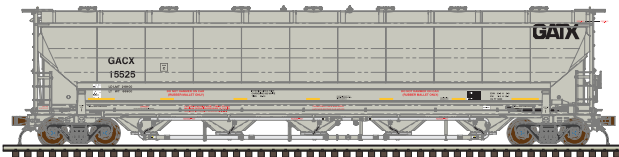

General American