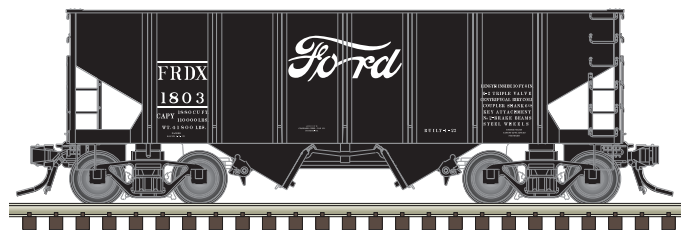

Lehigh Valley

Public Service of New Jersey

Nickel Plate Road

Peabody

Ford®

FEATURES:

- Die-cast centerbeam and chassis
- Wire grab irons
- Die-cast stirrups
- Opening, sprung hopper doors
- Die-cast Andrews trucks
- Prototypical painting and lettering
- Die-cast articulated couplers with trainline detail (3-Rail)
- Scale die-cast couplers and 33" wheelsets (2-Rail)
- Minimum diameter curve (3-Rail): 0-31
- Minimum radius (2-Rail) : 24"