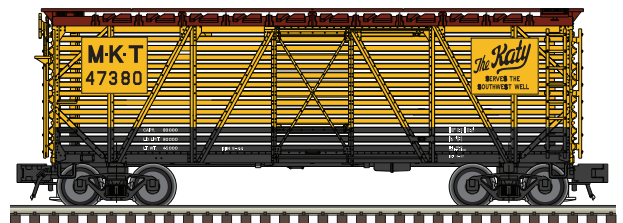

Missouri - Kansas - Texas (MKT)