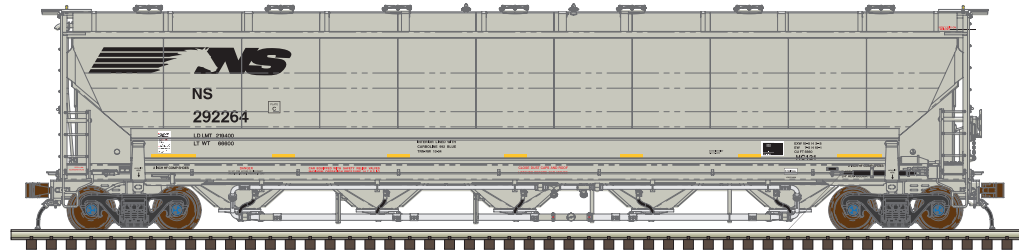

ATLAS MASTER® N TRINITY 5660 COVERED HOPPER

Ordering: <https://shop.atlasrr.com/d-476-summer-2018-n-scale-pre-orders.aspx>

Norfolk Southern