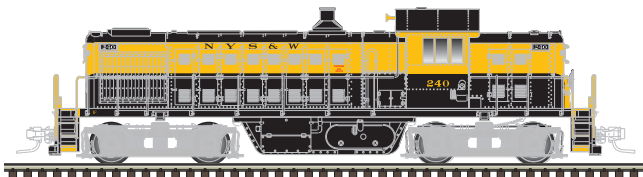

Susquehanna