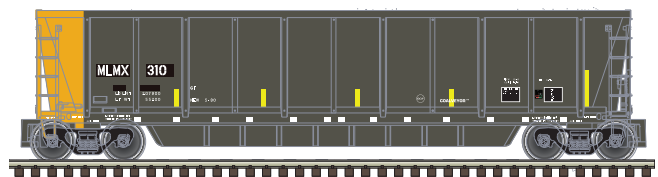

Metal Management