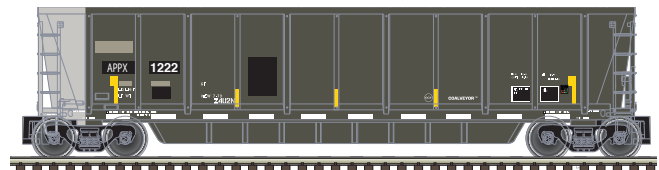

Albert Brothers

Appalachian Railcar Services

The Andersons

Joseph Transportation

RMG Leasing

Wilnot Transportation

FEATURES:

- Die-cast chassis
- Ready-to-run
- Interior bracing
- Removable coal load
- AccuMate[®] couplers
- Brake detail
- 100-ton roller-bearing trucks
- Fine scale wheels
- Accurate painting and printing
- These cars were usually run in blocks of 4-12 units, carrying construction and demolition debris.