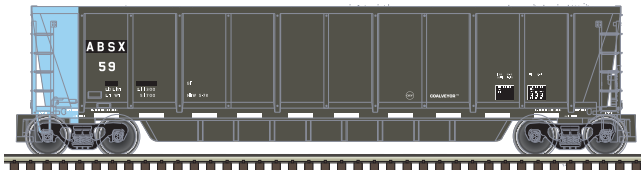

ATLAS MASTER® O COALVEYOR BATHTUB GONDOLA

Ordering: <https://shop.atlasrr.com/d-474-summer-2018-o-scale-pre-orders>.

Albert Brothers