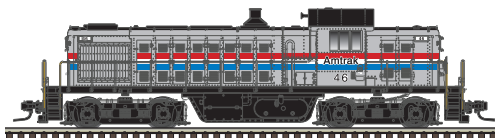

ATLAS CLASSIC® N RS-1 LOCOMOTIVE

Ordering: <https://shop.atlasrr.com/d-476-summer-2018-n-scale-pre-orders.aspx>

Amtrak

FEATURES:

- Scale Speed™ motor
- Powered low friction drive
- Blackened metal wheels, dual brass flywheels
- Directional lighting
- Golden-White LEDs
- AccuMate® knuckle couplers.

AccuMate® couplers are made under license from AccuRail, Inc.