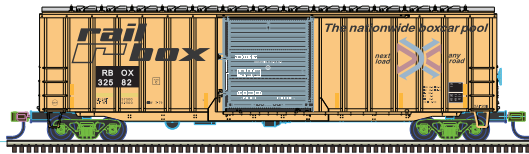

ATLAS TRAINMAN® N 50'6" BOX CAR

Ordering: <https://shop.atlasrr.com/d-476-summer-2018-n-scale-pre-orders.aspx>

Railbox (Faded/Patched)