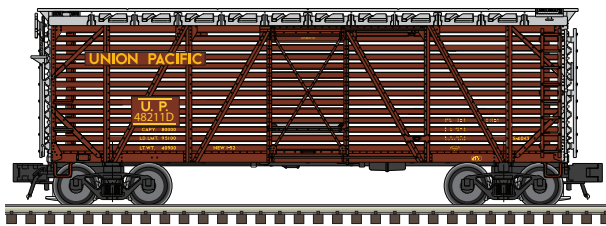

ATLAS TRAINMAN® O 40' STOCK CARS

Ordering: <https://shop.atlasrr.com/d-474-summer-2018-o-scale-pre-orders.aspx>

Union Pacific (UP)