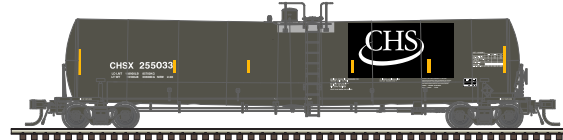

HO

ATLAS MASTER® HO 25,500 GALLON TANK CAR

Ordering: <https://shop.atlasrr.com/d-475-summer-2018-ho-scale-pre-order.aspx>

CHS

FEATURES:

- Accurate painting and printing
- Numerous detail fittings and components specific to prototype
- Highly detailed body with prototypical jacket seams
- See-through walkway and top platform grating