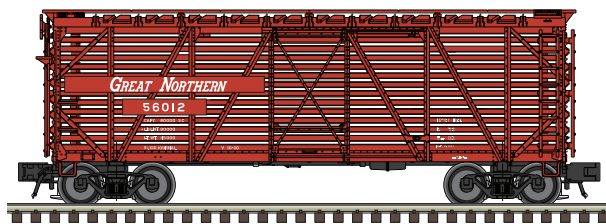

Great Northern