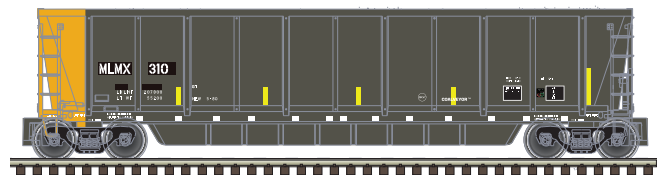

Metal Management