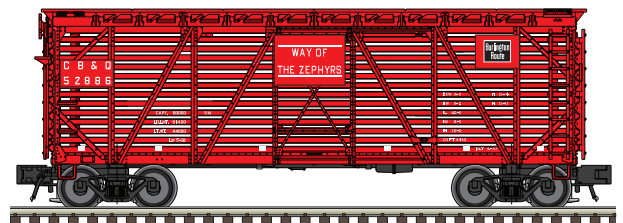

Chicago, Burlington, and Quincy (CBQ) Route

FEATURES:

- Separately applied roof walks, ladder, brake wheel & brake lines
- Accurate painting & lettering
- See-through roof walks
- Metal couplers and sprung die-cast trucks
- True scale dimensions with accurate details
- Weighted, detailed underframes
- 2-rail cars feature scale wheels and body mounted scale couplers