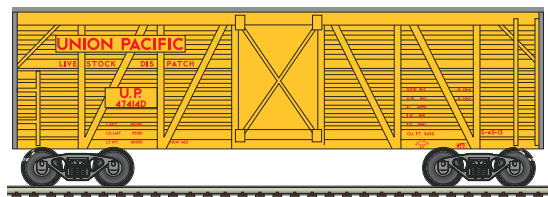

ATLAS TRAINMAN® N 40' STOCK CARS

Ordering: <https://shop.atlasrr.com/d-476-summer-2018-n-scale-pre-orders.aspx>

Chicago & North Western

Southern

Great Northern

Union Pacific

Rio Grande

Union Pacific