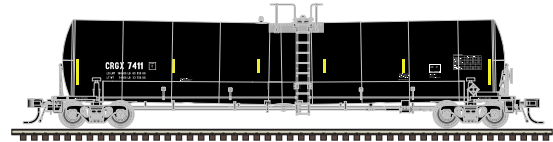

(UTCI Repaint) CRGX Cargill