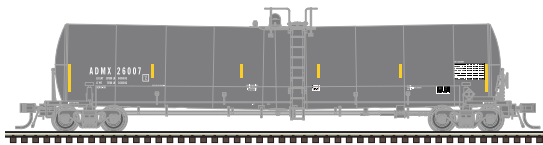

ATLAS MASTER® N 25,500 GALLON TANK CAR

Ordering: <https://shop.atlasrr.com/d-476-summer-2018-n-scale-pre-orders.aspx>

(ADMX) Repaint (In-Service)