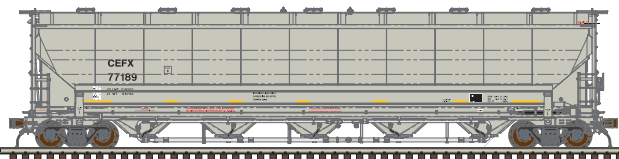

ATLAS MASTER® HO TRINITY 5660 COVERED HOPPER

Ordering: <https://shop.atlasrr.com/d-475-summer-2018-ho-scale-pre-order.aspx>

CEFX

FEATURES:

- Ready to run
- Injection molded plastic
- Fine scale detail
- Separately applied wire grab irons
- Separately applied wire cut levers
- Etched metal brake roofwalks
- Crisp painting/printing