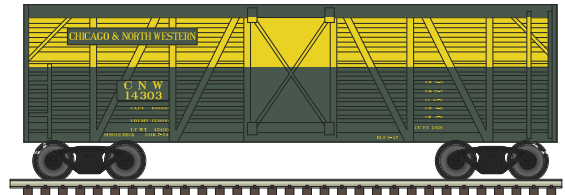

ATLAS TRAINMAN® N 40' STOCK CARS

Ordering: <https://shop.atlasrr.com/d-476-summer-2018-n-scale-pre-orders.aspx>

Chicago & North Western

Southern

Great Northern

Union Pacific

Rio Grande

Union Pacific