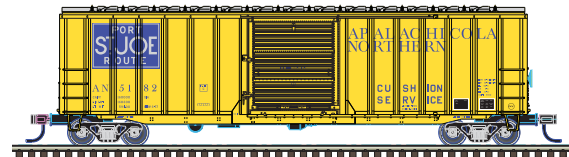

ATLAS TRAINMAN® N 50'6" BOX CAR

Ordering: <https://shop.atlasrr.com/d-476-summer-2018-n-scale-pre-orders.aspx>

Railbox (Faded/Patched)

Ontario Northland§

Missouri Pacific

Santa Fe

Apalachicola Northern

Green Bay & Western