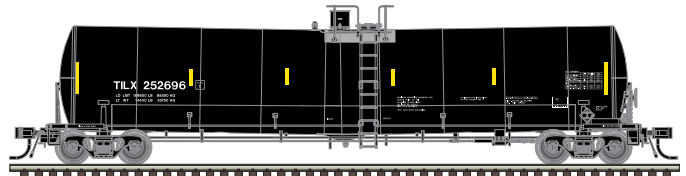

CTCX (CIT Group)

Harvest States (CHSX)

TILX (Crude Oil)

Transportation Equipment

TILX (Vegetable Oil)

FEATURES:

- Accurate painting and printing
- Numerous detail fittings and components specific to prototype
- Highly detailed body with prototypical jacket seams
- Metal end sills, lower side safety rails and safety rail support
- Length over couplers: 15.5"
- Minimum radius curve: 36" (2-Rail)
- Minimum diameter curve: 0-54 (3-Rail)