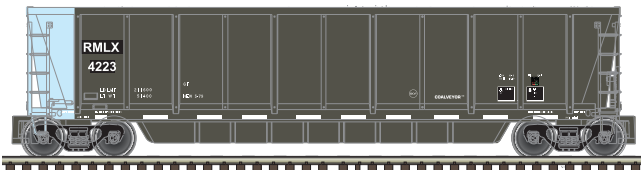

Albert Brothers

Appalachian Railcar Services

The Andersons

Joseph Transportation

RMG Leasing

Wilnot Transportation

FEATURES:

- Die-cast chassis
- Ready-to-run
- Interior bracing
- Removable coal load
- AccuMate[®] couplers
- Brake detail
- 100-ton roller-bearing trucks
- Fine scale wheels
- Accurate painting and printing
- These cars were usually run in blocks of 4-12 units, carrying construction and demolition debris.