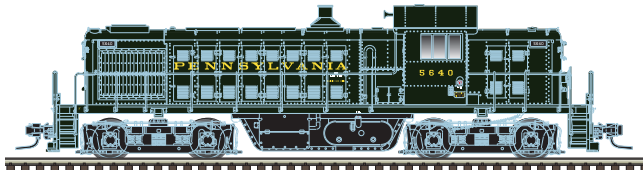

ATLAS CLASSIC® HO RS-1 LOCOMOTIVE

Ordering: <https://shop.atlasrr.com/d-475-summer-2018-ho-scale-pre-order.aspx>

Pennsylvania