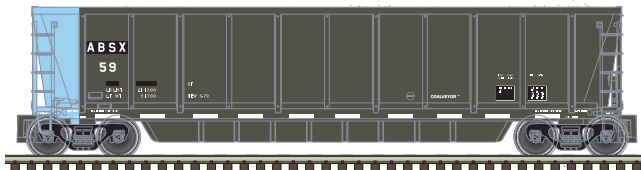

Albert Brothers

Appalachian Railcar Services

The Andersons

Joseph Transportation

RMG Leasing

Wilnot Transportation

FEATURES:

- Die-cast chassis
- Ready-to-run
- Interior bracing
- Removable coal load
- AccuMate[®] couplers
- Brake detail
- 100-ton roller-bearing trucks
- Fine scale wheels
- Accurate painting and printing
- These cars were usually run in blocks of 4-12 units, carrying construction and demolition debris.