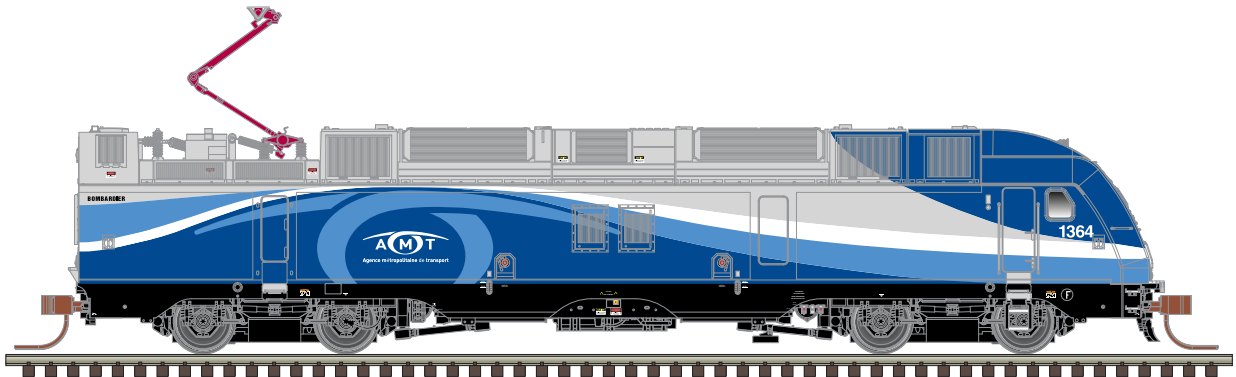

AMT

Bombardier Demonstrator

ALP-45DP FEATURES:

- Designed from prototype drawings and field research with the cooperation of NJ TRANSIT
- Illuminated directional LED headlight/ditchlights and red marker lights
- Pantograph (non-functioning) can be positioned up or down
- Five pole skewed armature motor with dual flywheels for optimum performance at all speeds
- Factory-applied railings, air horn, and antenna details
- Grab irons packed separately for customer application (includes drilling template)