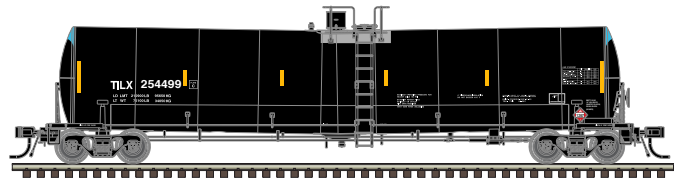

TILX (Crude Oil)