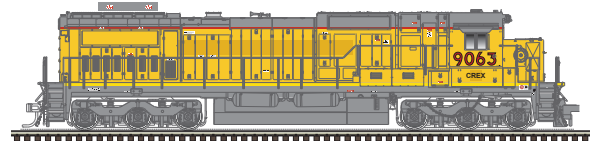

CREX (Citicorp)