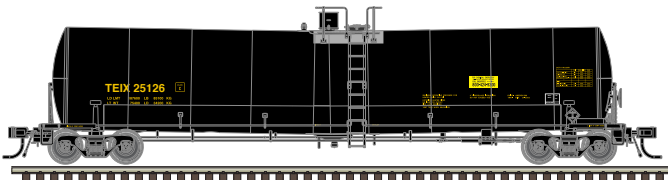

Transportation Equipment