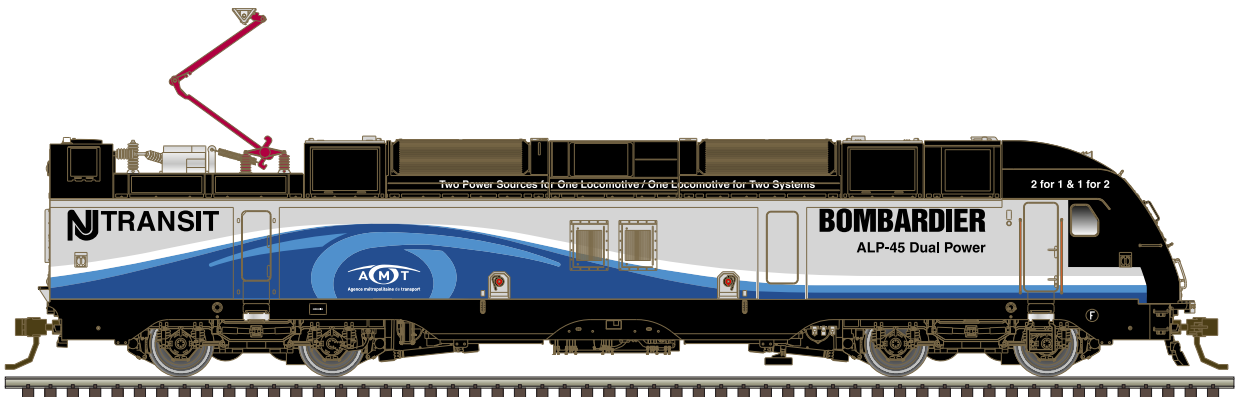

AccuMate® couplers are made under license from AccuRail, Inc.
§Paint scheme is appropriate for a car of a similar prototype.

ATLAS MASTER® N MODERN COMMUTER TRAINS - ALP-45DP LOCOMOTIVE

Ordering: <https://shop.atlasrr.com/d-476-summer-2018-n-scale-pre-orders.aspx>

AMT

Bombardier Demonstrator

ALP-45DP FEATURES:

- Designed from prototype drawings and field research with the cooperation of NJ TRANSIT
- Illuminated directional LED headlight/ditchlights and red marker lights
- Pantograph (non-functioning) can be positioned up or down
- Five pole skewed armature motor with dual flywheels for optimum performance at all speeds
- Factory-applied railings, air horn, and antenna details
- Grab irons packed separately for customer application (includes drilling template)