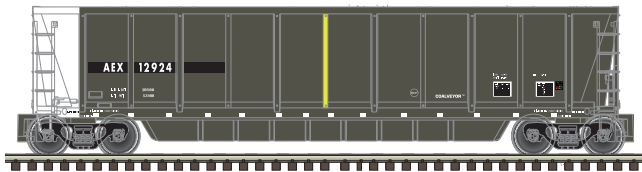

Albert Brothers

Appalachian Railcar Services

The Andersons

Joseph Transportation

RMG Leasing

Wilmot Transportation

FEATURES:

- Die-cast chassis
- Ready-to-run
- Interior bracing
- Removable coal load
- AccuMate® couplers
- Brake detail
- 100-ton roller-bearing trucks
- Accurate painting and printing
- These cars were usually run in blocks of 4-12 units, carrying construction and demolition debris.