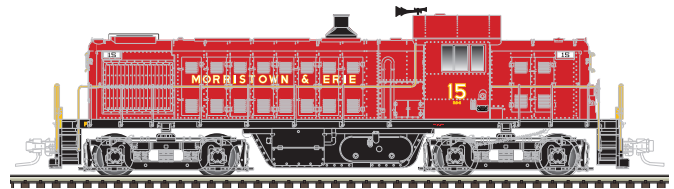

HO
SCALE

ATLAS CLASSIC[®] HO RS-1 LOCOMOTIVE

Ordering: <https://shop.atlasrr.com/d-475-summer-2018-ho-scale-pre-order.aspx>

Long Island Early 50's

Green Mountain

Morristown & Erie

FEATURES:

- Die-cast metal chassis and fine scale handrails
- Golden White LEDs
- DCC/Sound version available with LokSound decoder
- Separately-applied wire grab irons, coupler cut bars, trainline hoses and lift rings
- Accurate painting and printing
- AccuMate[®] couplers
- Realistic die-cast mainframe
- Five-pole skewed armature motor with dual-flywheels for optimum performance at all speeds
- Directional lighting