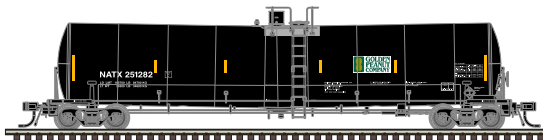

Golden Peanut Company