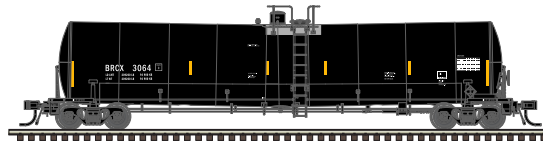

(BRCX) Union Tank Car