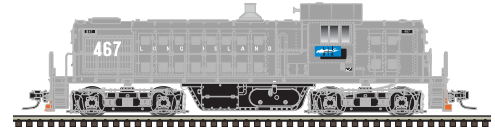

Long Island Early 50's