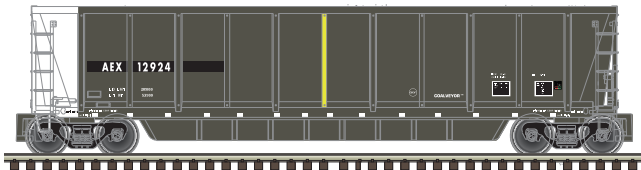

Albert Brothers

Appalachian Railcar Services

The Andersons

Joseph Transportation

RMG Leasing

Wilmot Transportation

FEATURES:

- Die-cast chassis
- Ready-to-run
- Interior bracing
- Removable coal load
- 3-Rail cars equipped with rotating coupler at one end
- Brake detail
- 100 ton roller-bearing trucks with rotating bearing caps
- These cars were usually run in blocks of 4-12 units, carrying construction and demolition debris.
- Accurate painting and printing