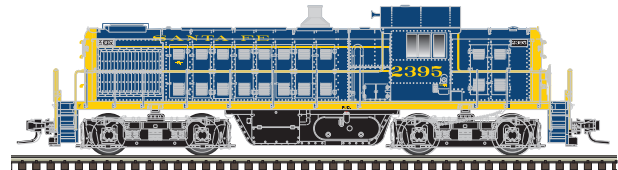

PRE-ORDER ANNOUNCEMENTS - JUNE/JULY 2018

GUARANTEED PRE-ORDER DUE DATE: MONDAY JULY 25TH, 2018

HO
SCALE

ATLAS CLASSIC® HO RS-1 LOCOMOTIVE

Ordering: <https://shop.atlasrr.com/d-475-summer-2018-ho-scale-pre-order.aspx>

Santa Fe

ANALOG (DC) OPERATION :

• The LokSound Select Dual-Mode decoder allows your Atlas Gold Series locomotive to be used on DC as well as on DCC layouts. Please note that the Atlas Quantum Engineer will NOT operate an Atlas Gold Series locomotive equipped with a LokSound Select decoder on an analog (DC) layout. However, the sound and lighting functions of the LokSound Select decoder in the Atlas Gold Series RS-1 locomotive can be controlled by an easy-to-use basic DCC system. Also note that on a DC-powered layout, a DCC and sound equipped locomotive (such as the Atlas Gold Series RS-1) CANNOT be consisted with another locomotive that does not also have both DCC and sound. (This statement does NOT apply to DCC-equipped locomotives operating on a DCC layout.)

SOUND FUNCTIONALITY:

- Over 20 sound effects are available, including engine start-up and shutdown, prime mover sounds through all eight notches, bell, air horn, air compressor, dynamic brakes and more.
- There are 16 user-selectable horns, 2 user-selectable bells, and 2 user-selectable synchronized brake squeals.
- Manual and Automatic Notching modes with the ability to change modes "on the fly" are provided for true realism.

ATLAS MASTER™ SERIES SILVER ADDITIONAL FEATURES:

- NMRA 8-pin plug for DCC (Decoder-ready)

AccuMate® couplers are made under license from AccuRail, Inc.

GOLD MODELS ONLY