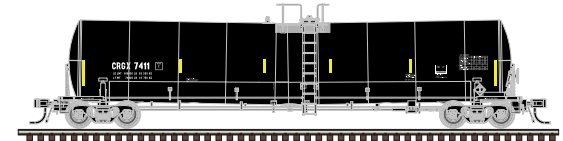

(UTCI Repaint) CRGX Cargill