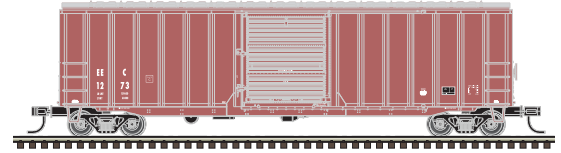

East Erie Commercial (EEC)