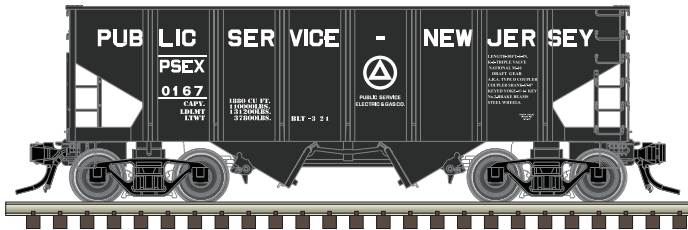

Public Service of New Jersey