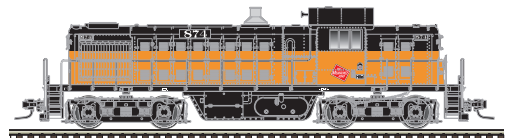

Milwaukee Road

FEATURES:

- Scale Speed™ motor
- Powered low friction drive
- Blackened metal wheels, dual brass flywheels
- Directional lighting
- Golden-White LEDs
- AccuMate® knuckle couplers.

AccuMate® couplers are made under license from AccuRail, Inc.