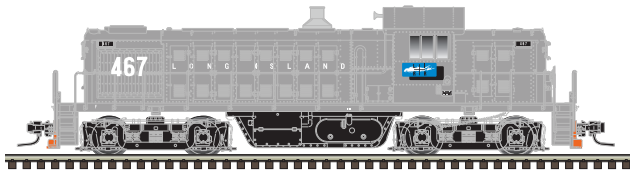

HO
SCALE

ATLAS CLASSIC® HO RS-1 LOCOMOTIVE

Ordering: <https://shop.atlasrr.com/d-475-summer-2018-ho-scale-pre-order.aspx>

Long Island Early 50's