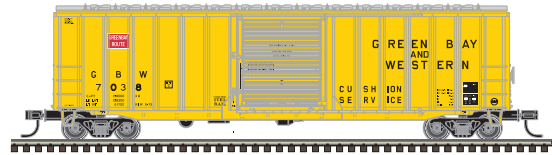

ATLAS TRAINMAN® N 50'6" BOX CAR

Ordering: <https://shop.atlasrr.com/d-476-summer-2018-n-scale-pre-orders.aspx>

Railbox (Faded/Patched)

Ontario Northland§

Missouri Pacific

Santa Fe

Apalachicola Northern

Green Bay & Western