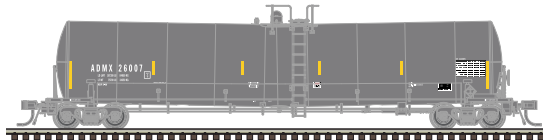

HO

ATLAS MASTER® HO 25,500 GALLON TANK CAR

Ordering: <https://shop.atlasrr.com/d-475-summer-2018-ho-scale-pre-order.aspx>

(ADMX) Repaint (In-Service)