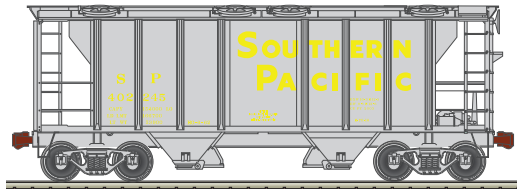

Ordering: <https://shop.atlasrr.com/d-470-may-2018-n-scale-pre-orders.aspx>

New Paint Schemes

New Road Numbers

B&O* (Chessie)

Jersey Central

CSX* (with conspicuity stripes)

Burlington Northern

Southern Pacific