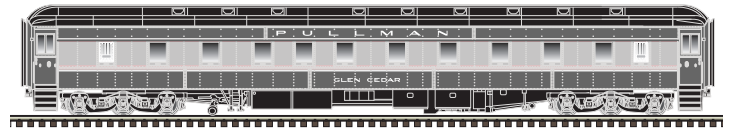

HO
SCALE

ATLAS MASTER® HO PULLMAN 6-3 SLEEPER

Ordering: <https://shop.atlasrr.com/d-469-may-2018-ho-scale-pre-orders.aspx>

Pullman Glen Cedar