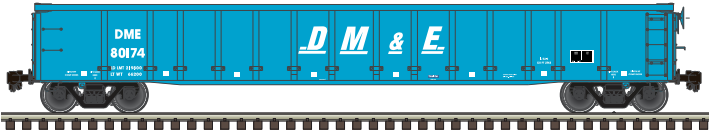

N
SCALE

ATLAS MASTER® N THRALL 2743 GONDOLA

Ordering: <https://shop.atlasrr.com/d-470-may-2018-n-scale-pre-orders.aspx>

New Road Numbers

Union Pacific

Dakota, Minnesota & Eastern

Chicago Freight Car (CRDX)

BNSF