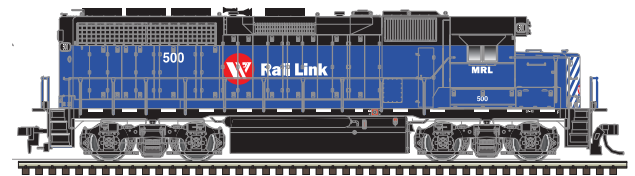

ATLAS MASTER® N GP40 LOCOMOTIVE

Ordering: <https://shop.atlasrr.com/d-470-may-2018-n-scale-pre-orders.aspx>

New Paint Schemes

HLCX

Detroit, Toledo & Ironton

RF&P (Early with white frame)*

Montana Rail Link

Baltimore & Ohio*