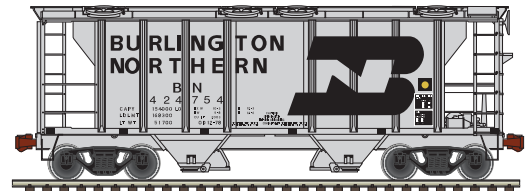

ATLAS TRAINMAN® HO PS-2 COVERED HOPPER

Ordering: <https://shop.atlasrr.com/d-469-may-2018-ho-scale-pre-orders.aspx>

New Paint Schemes

New Road Numbers

B&O* (Chessie)

Jersey Central

CSX* (with conspicuity stripes)