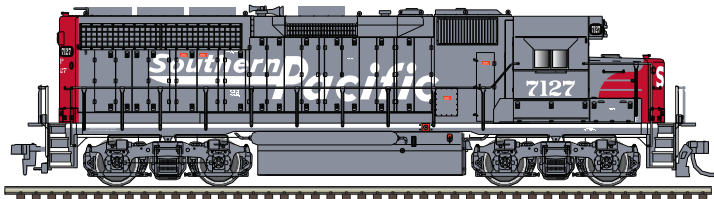

Southern Pacific