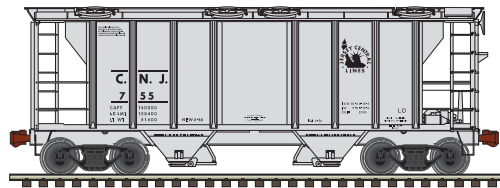

Jersey Central