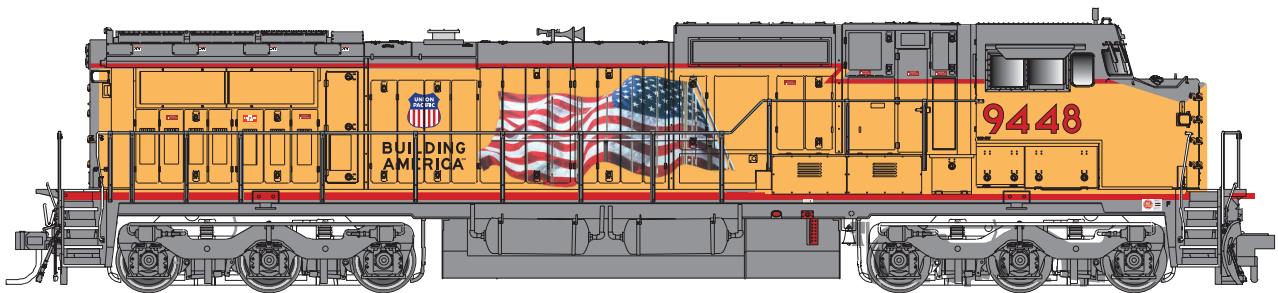

O Dash 8-41CW Union Pacific Locomotive (GSC Exclusive)

O Scale GE Dash 8-40CW Locomotive (GSC Exclusive)

NEW ARRIVING / SHIPPING PRODUCTS

ARRIVING TRACK & ACCESSORIES

ESTIMATED ARRIVAL: 2nd Quarter 2018 Arrival