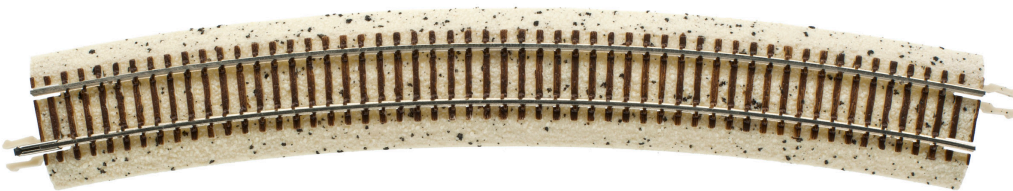

Item# 2495- N Scale True Track 17" Radius