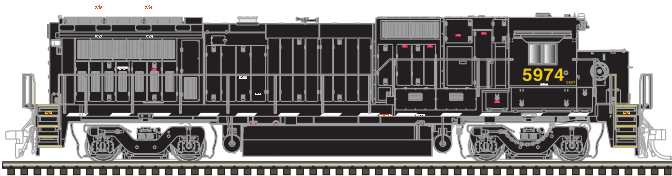

New Paint Schemes

CSX* (ex-NS)

Providence & Worcester 4007

Albany & Eastern

Providence & Worcester 3906

FEATURES:

- Operating ditch lights (HO DASH 8-40BW/8-32BHW only)
- Realistic die-cast underframe
- Standard cab or gull wing cab as per the prototype (HO DASH 8-40BW/8-32BHW only)
- Five-pole skewed armature motor with dual flywheels for optimum performance at all speeds
- Directional lighting
- Factory-equipped with AccuMate® knuckle couplers
- Painted crew figures
- Separately-installed scale windshield wipers, metal grab irons and fine scale handrails
- Highly detailed coupler cut bars
- Multiple unit hoses and trainline hoses
- Snowplow
- Shock absorbers
- Piping on trucks