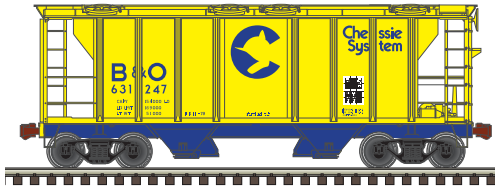

ATLAS TRAINMAN® HO PS-2 COVERED HOPPER

Ordering: <https://shop.atlasrr.com/d-469-may-2018-ho-scale-pre-orders.aspx>

New Paint Schemes

New Road Numbers

B&O* (Chessie)