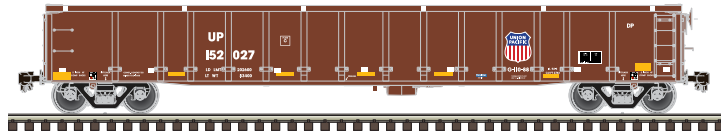

N
SCALE

ATLAS MASTER® N THRALL 2743 GONDOLA

Ordering: <https://shop.atlasrr.com/d-470-may-2018-n-scale-pre-orders.aspx>

New Road Numbers

Union Pacific