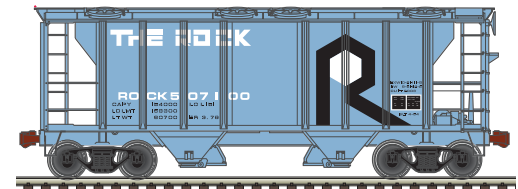

Missouri Pacific

Rock Island

Soo Line

FEATURES:

- 50-ton friction bearing or 70-ton roller bearing (where appropriate by road name)
- Intricate brake detail
- Accumate® couplers
- Fine painting and printing