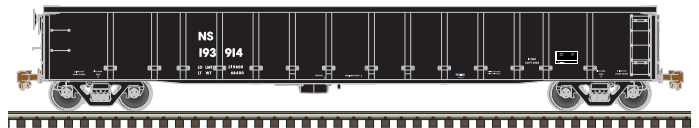

Norfolk Southern

New Paint Schemes

FEATURES:

- Prototypical scale height reflecting the new higher capacities standard.
- Fourteen side posts
- Separate ladders
- Detailed stirrups
- Accurate painting and lettering
- Ready-to-run