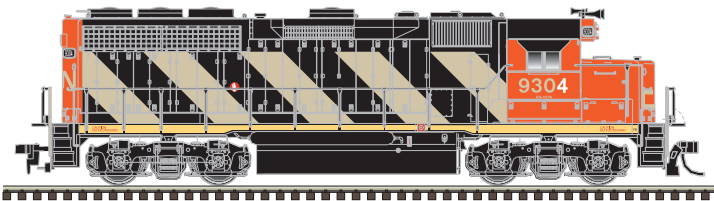

Canadian National