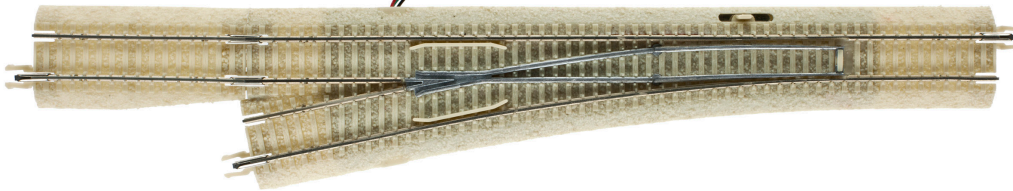

NEW N CODE 65 TRUE-TRACK PIECES

Ordering: <https://shop.atlasrr.com/d-470-may-2018-n-scale-pre-orders.aspx>

ESTIMATED ARRIVAL: 4th Quarter 2018 Arrival

ORDER IN PIECES	ITEM#	DESCRIPTION	MSRP / UNIT
	2493	N Scale True Track #5 Turnout – left	$26.95
	2494	N Scale True Track #5 Turnout – right	$26.95
	2495	N Scale True Track 17" Radius	$17.95
	2498	N Scale Pack of (4) 2" Beveled Track sections for #5 Turnout (2 Left and 2 Right)	$8.75
	2432	N Scale True Track #5 Turnout Reverse Curve – Left (2)	$4.95
	2433	N Scale True Track #5 Turnout Reverse Curve – Right (2)	$4.95
TOTAL PIECES ORDERED			

N SCALE LAYOUT DETAILS

ESTIMATED ARRIVAL: 3rd Quarter 2018 Arrival

ORDER IN PIECES	ITEM#	DESCRIPTION	MSRP / UNIT
	BLMA77	N Scale Rubber Grade Crossing	$8.00
	BLMA78	N Scale Rubber Grade Crossing Expander	$7.75
	BLMA79	N Scale Concrete Grade Crossing	$8.00
	BLMA80	N Scale Concrete Grade Crossing Expander	$7.75
TOTAL PIECES ORDERED			

Pre-production models shown. Colors may vary.

Item# 2493- N Scale True Track #5 Turnout – Left