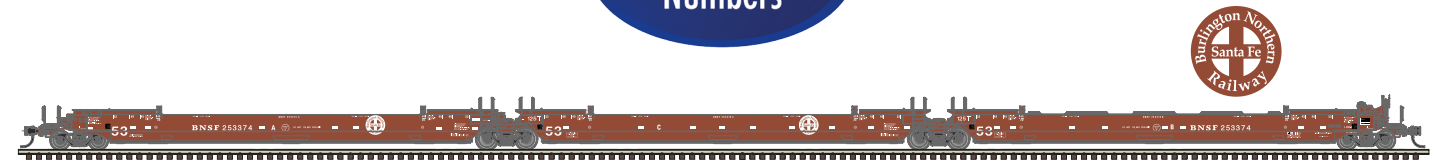

Ordering: <https://shop.atlasrr.com/d-468-may-2018-o-scale-pre-orders.aspx>

New Paint Schemes

Northwest Container

TTX Next Load Any Road

Utah Central (Leased to BNSF)

New Road Numbers

BNSF (Circle-Cross)

FEATURES: