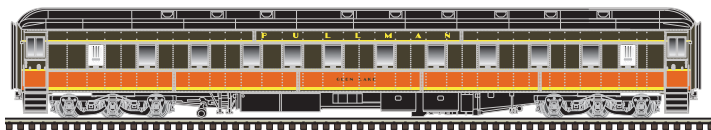

Illinois Central (Pullman) Glen Lake