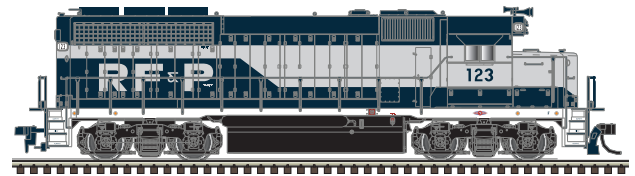

ATLAS MASTER® N GP40 LOCOMOTIVE

Ordering: <https://shop.atlasrr.com/d-470-may-2018-n-scale-pre-orders.aspx>

New Paint Schemes

HLCX

Detroit, Toledo & Ironton

RF&P (Early with white frame)*

Montana Rail Link

Baltimore & Ohio*