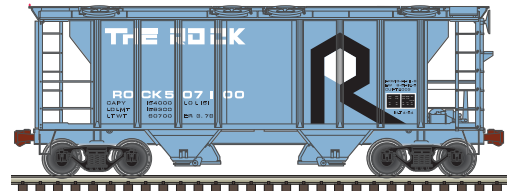

Rock Island