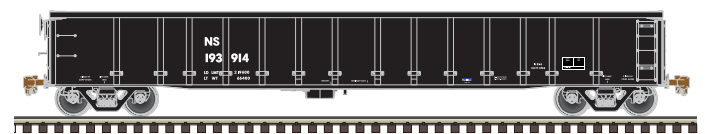

Norfolk Southern