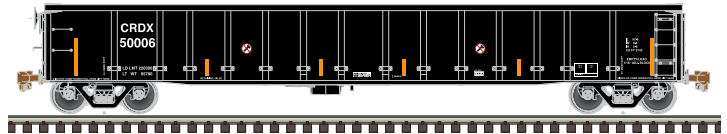

Chicago Freight Car (CRDX)