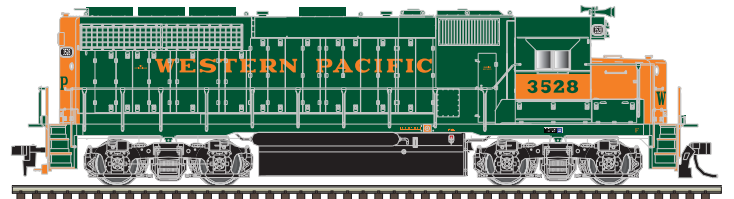

N
SCALE

ATLAS MASTER® N GP40 LOCOMOTIVE

Ordering: <https://shop.atlasrr.com/d-470-may-2018-n-scale-pre-orders.aspx>

New Road Numbers

Milwaukee Road

Canadian National

NJ TRANSIT

Southern Pacific