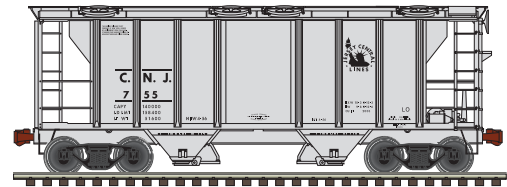

ATLAS TRAINMAN® HO PS-2 COVERED HOPPER

Ordering: <https://shop.atlasrr.com/d-469-may-2018-ho-scale-pre-orders.aspx>

New Paint Schemes

New Road Numbers

B&O* (Chessie)

Jersey Central

CSX* (with conspicuity stripes)