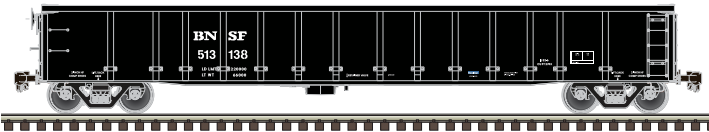

N
SCALE

ATLAS MASTER® N THRALL 2743 GONDOLA

Ordering: <https://shop.atlasrr.com/d-470-may-2018-n-scale-pre-orders.aspx>

New Road Numbers

BNSF

New Paint Schemes

FEATURES:

- Prototypical scale height reflecting the new higher capacities standard.
- Fourteen side posts
- Separate ladders
- Detailed stirrups
- Accurate painting and lettering
- Ready-to-run