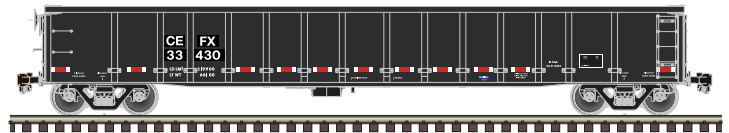

Norfolk Southern

New Paint Schemes

FEATURES:

- Prototypical scale height reflecting the new higher capacities standard.
- Fourteen side posts
- Separate ladders
- Detailed stirrups
- Accurate painting and lettering
- Ready-to-run