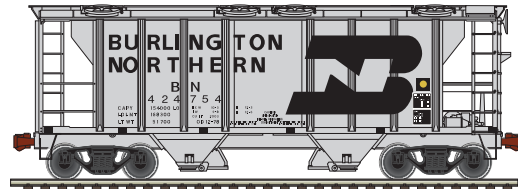

Burlington Northern