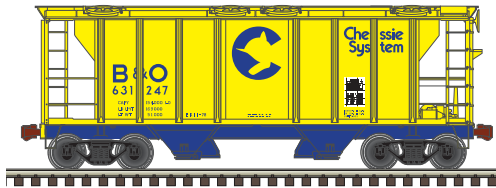

ATLAS TRAINMAN® N PS-2 COVERED HOPPER

Ordering: <https://shop.atlasrr.com/d-470-may-2018-n-scale-pre-orders.aspx>

New Paint Schemes

New Road Numbers

B&O* (Chessie)