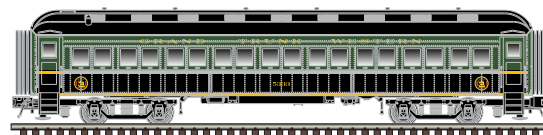

Milwaukee Road RPO Car

Milwaukee Road Combine Car

Milwaukee Road Baggage Car

Grand Trunk Western Observation Car

Boston & Maine RPO Car

Grand Trunk Western Baggage Car

Boston & Maine Combine Car

Grand Trunk Western RPO Car

Boston & Maine Coach Car

Grand Trunk Western Combine Car

Boston & Maine Baggage Car

Grand Trunk Western Coach Car

**CSX Licensed Product*

PRE-ORDER ANNOUNCEMENTS - MAY 2018

GUARANTEED PRE-ORDER DUE DATE: WEDNESDAY JUNE 13th, 2018