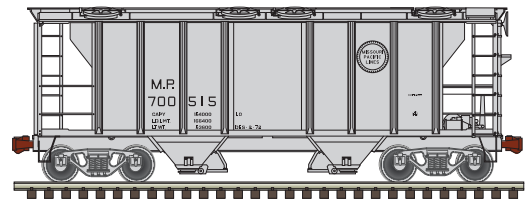

Missouri Pacific