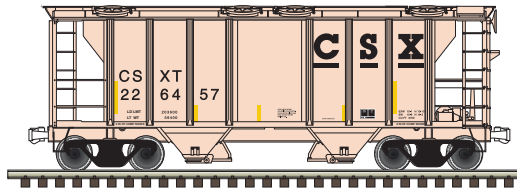

CSX* (with conspicuity stripes)