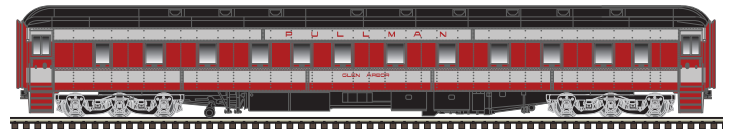

AccuMate® couplers are made under license from AccuRail, Inc.

HO
SCALE

ATLAS MASTER® HO PULLMAN 6-3 SLEEPER

Ordering: <https://shop.atlasrr.com/d-469-may-2018-ho-scale-pre-orders.aspx>

Pullman Glen Cedar

Alaska Railroad Mt. Iliamna