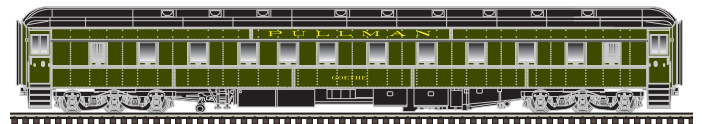

HO
SCALE

ATLAS MASTER® HO PULLMAN 6-3 SLEEPER

Ordering: <https://shop.atlasrr.com/d-469-may-2018-ho-scale-pre-orders.aspx>

Goethe

FEATURES:

- Full interior detailing
- Scale operating diaphragms
- Ice or Pullman Mechanical a/c as appropriate
- Full, separately-applied underbody detail (brake piping, steam traps, brake rigging, etc.)
- Scale window glass
- Detailed prototypical trucks with free-rolling metal wheels
- Recommend 24" Radius Minimum
- AccuMate® couplers

AccuMate® couplers are made under license from AccuRail, Inc.