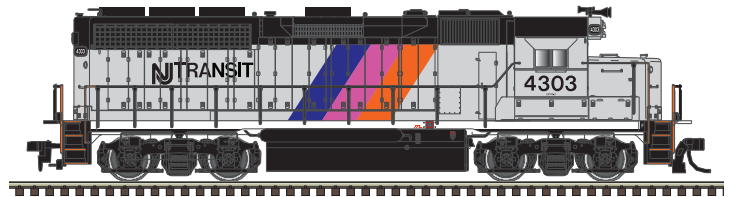

N
SCALE

ATLAS MASTER® N GP40 LOCOMOTIVE

Ordering: <https://shop.atlasrr.com/d-470-may-2018-n-scale-pre-orders.aspx>

New Road Numbers

Milwaukee Road

Canadian National

NJ TRANSIT

Southern Pacific