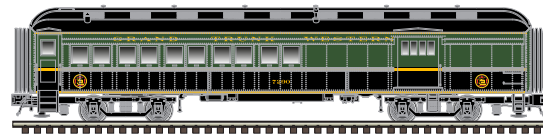

Milwaukee Road RPO Car

Milwaukee Road Combine Car

Milwaukee Road Baggage Car

Grand Trunk Western Observation Car

Boston & Maine RPO Car

Grand Trunk Western Baggage Car

Boston & Maine Combine Car

Grand Trunk Western RPO Car

Boston & Maine Coach Car

Grand Trunk Western Combine Car

Boston & Maine Baggage Car

Grand Trunk Western Coach Car

**CSX Licensed Product*

PRE-ORDER ANNOUNCEMENTS - MAY 2018

GUARANTEED PRE-ORDER DUE DATE: WEDNESDAY JUNE 13th, 2018