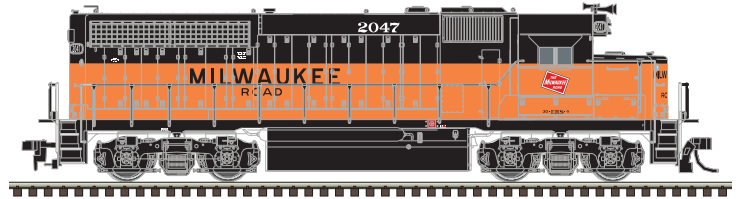

N
SCALE

ATLAS MASTER® N GP40 LOCOMOTIVE

Ordering: <https://shop.atlasrr.com/d-470-may-2018-n-scale-pre-orders.aspx>

New Road Numbers

Milwaukee Road