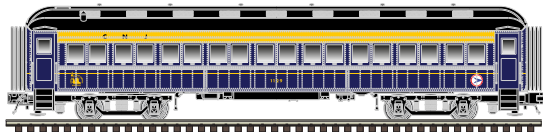

N
SCALE

ATLAS TRAINMAN® N 60' PASSENGER CARS

Ordering: <https://shop.atlasrr.com/d-470-may-2018-n-scale-pre-orders.aspx>

New Paint Schemes

Central Railroad of New Jersey Coach Car