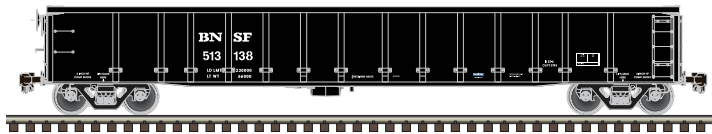

HO

ATLAS MASTER® HO THRALL 2743 GONDOLA

Ordering: <https://shop.atlasrr.com/d-469-may-2018-ho-scale-pre-orders.aspx>

New Road Numbers

BNSF

New Paint Schemes

FEATURES:

- Prototypical scale height reflecting the new higher capacities standard.
- Fourteen side posts
- Detailed brake components
- Etched platform
- Etched end reinforcement plate
- Detailed ladders and stirrups
- Metal hand grabs
- Metal brake rods
- Air hoses
- Corner pins and correct open notch
- Detailed side post support angle plates
- Optional coupler pocket for Kadee #78 or Accumate Scale Coupler
- Accurate painting and lettering
- Ready-to-run

AccuMate® couplers are made under license from AccuRail, Inc.