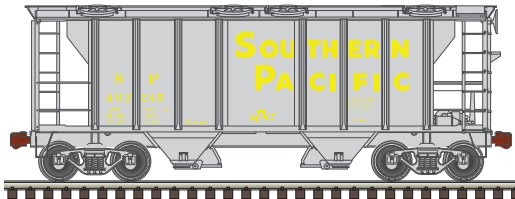

Southern Pacific