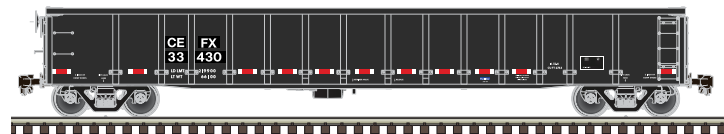

New Paint Schemes

CEFX (ex-CP)

FEATURES:

- Prototypical scale height reflecting the new higher capacities standard.
- Fourteen side posts
- Detailed brake components
- Etched platform
- Etched end reinforcement plate
- Detailed ladders and stirrups
- Metal hand grabs
- Metal brake rods
- Air hoses
- Corner pins and correct open notch
- Detailed side post support angle plates
- Optional coupler pocket for Kadee #78 or Accumate Scale Coupler
- Accurate painting and lettering
- Ready-to-run

AccuMate® couplers are made under license from AccuRail, Inc.