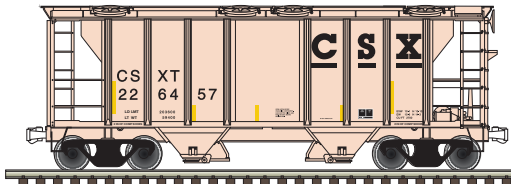

ATLAS TRAINMAN® HO PS-2 COVERED HOPPER

Ordering: <https://shop.atlasrr.com/d-469-may-2018-ho-scale-pre-orders.aspx>

New Paint Schemes

New Road Numbers

B&O* (Chessie)

Jersey Central

CSX* (with conspicuity stripes)