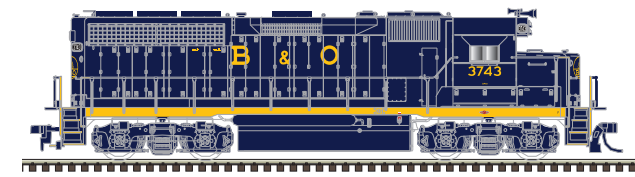

ATLAS MASTER® N GP40 LOCOMOTIVE

Ordering: <https://shop.atlasrr.com/d-470-may-2018-n-scale-pre-orders.aspx>

New Paint Schemes

HLCX

Detroit, Toledo & Ironton

RF&P (Early with white frame)*

Montana Rail Link

Baltimore & Ohio*