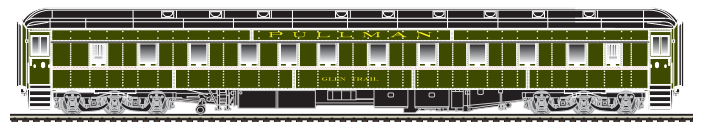

Seaboard Air Line (OBS) Glen Arbor

Illinois Central (Pullman) Glen Lake

Goethe

Louisville and Nashville (Pullman) Glen Torridon

Glen Trail

FEATURES:

- Full interior detailing
- Scale operating diaphragms
- Ice or Pullman Mechanical a/c as appropriate
- Full, separately-applied underbody detail (brake piping, steam traps, brake rigging, etc.)
- Scale window glass
- Detailed prototypical trucks with free-rolling metal wheels
- Recommend 24" Radius Minimum
- AccuMate® couplers