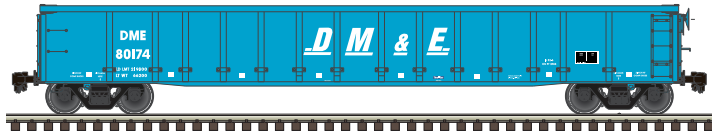

Dakota, Minnesota & Eastern