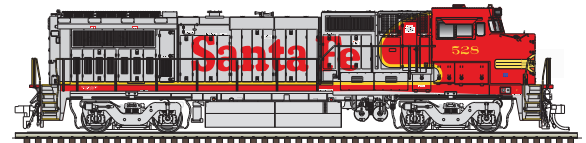

Santa Fe (Red/Silver Warbonnet)