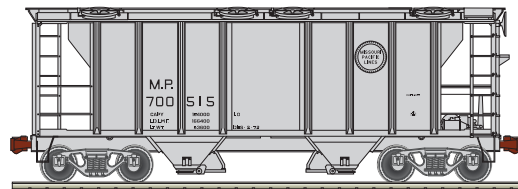

Missouri Pacific

Rock Island

Soo Line

FEATURES:

- 50-ton friction bearing or 70-ton roller bearing (where appropriate by road name)
- Intricate brake detail
- Accumate® couplers
- Fine painting and printing