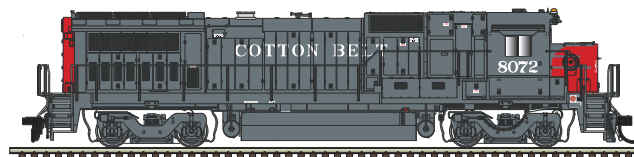

Cotton Belt