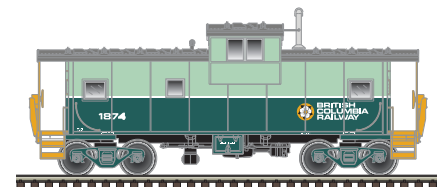

British Columbia Railway