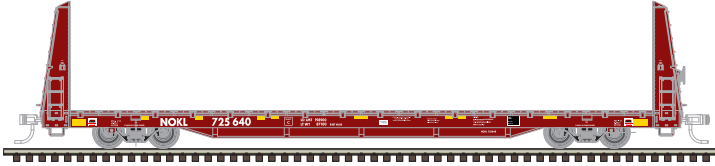

ATLAS TRAINMAN® HO BULKHEAD FLAT CAR

Ordering: <https://shop.atlasrr.com/d-464-april-2018-ho-scale-pre-orders.aspx>

Northwestern Oklahoma