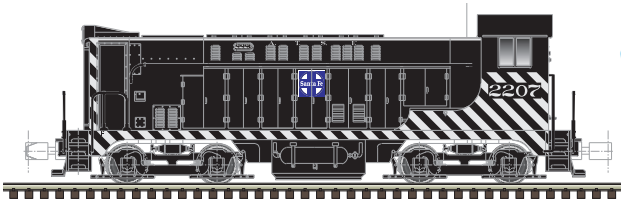

PRE-ORDER ANNOUNCEMENTS - APRIL 2018

GUARANTEED PRE-ORDER DUE DATE: WEDNESDAY MAY 16th, 2018

ATLAS MASTER O VO-1000 LOCOMOTIVE

Ordering: <https://shop.atlasrr.com/d-465-april-2018-o-scale-pre-orders.aspx>

Santa Fe

FEATURES:

- Detailed cab interior
- Die cast chassis, trucks and pilots
- Metal handrails
- Prototypical exhaust stack configurations
- Dual motors with flywheels
- Accurate painting and lettering
- Directional LED lighting
- Minimum diameter curve: 0-31 (3-Rail)
- Minimum radius curve: 36" (2-Rail)

3-Rail TMCC Features:

- "Electric Railroad Co. "Cruise Commander" Technology"
- Operating electro-couplers
- Diesel exhaust unit
- Lionel® TrainMaster® Command Control featuring RailSounds™ digital sound system
- RailSounds™ operates in both conventional and command modes

2-RAIL GOLD FEATURES:

- ESU Sound equipped

ANALOG (DC) OPERATION FEATURES:

The LokSound Select Dual-Mode decoder allows your Atlas Gold Series locomotive to be used on DC as well as on DCC layouts. Please note that the Atlas Quantum Engineer will NOT operate an Atlas Gold Series locomotive equipped with a LokSound Select decoder on an analog (DC) layout. However, the sound and lighting functions of the LokSound Select decoder in the Atlas Gold Series locomotive can be controlled by an easy-to-use basic DCC system. Also note that on a DC-powered layout, a DCC and sound equipped locomotive (such as the Atlas Gold Series) CANNOT be consisted with another locomotive that does not also have both DCC and sound. (This statement does NOT apply to DCC-equipped locomotives operating on a DCC layout.)

Sound Functionality Features: