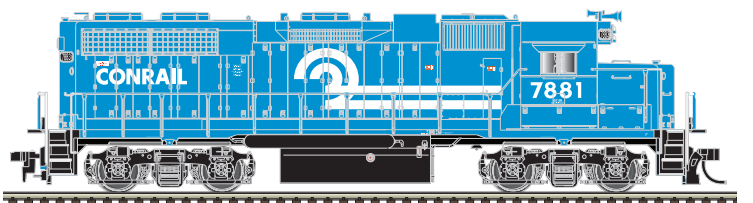

Bangor & Aroostook

Union Pacific

Burlington Northern

Chessie* (C&O)

Conrail

FEATURES:

- Directional lighting
- Walkway safety tread
- Blackened metal wheels
- Scale Speed™ motor
- Factory-equipped with AccuMate® knuckle couplers
- Dynamic brakes (as appropriate by railroad)
- Golden-white LEDs