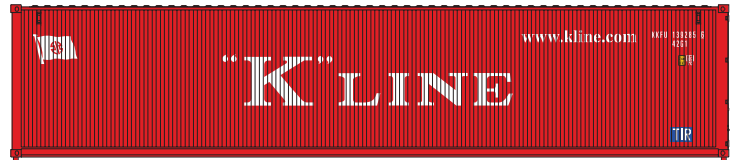

Evergreen (EGHU)

Maersk

Maersk Line (MRKU)

K-Line.com

FEATURES:

- 40' based on corrugated design with logo panels
- All containers feature opening doors
- Accurate painting and lettering
- 3 pieces per set