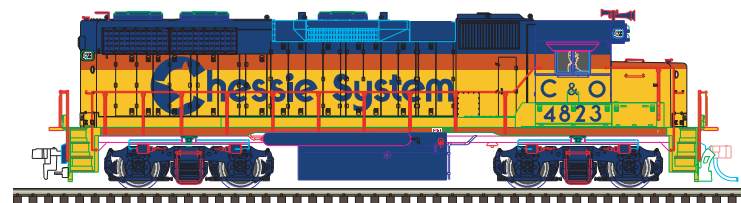

Chessie* (C&O)