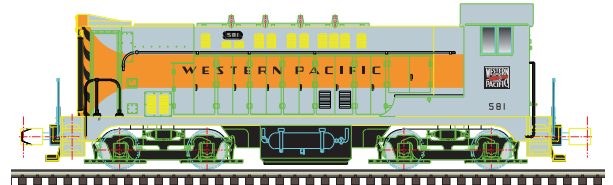

Western Pacific

FEATURES:

- Detailed cab interior
- Die cast chassis, trucks and pilots
- Metal handrails
- Prototypical exhaust stack configurations
- Dual motors with flywheels
- Accurate painting and lettering
- Directional LED lighting
- Minimum diameter curve: 0-31 (3-Rail)
- Minimum radius curve: 36" (2-Rail)

3-Rail TMCC Features:

- "Electric Railroad Co. "Cruise Commander" Technology"
- Operating electro-couplers
- Diesel exhaust unit
- Lionel® TrainMaster® Command Control featuring RailSounds™ digital sound system
- RailSounds™ operates in both conventional and command modes

2-RAIL GOLD FEATURES:

- ESU Sound equipped

ANALOG (DC) OPERATION FEATURES:

The LokSound Select Dual-Mode decoder allows your Atlas Gold Series locomotive to be used on DC as well as on DCC layouts. Please note that the Atlas Quantum Engineer will NOT operate an Atlas Gold Series locomotive equipped with a LokSound Select decoder on an analog (DC) layout. However, the sound and lighting functions of the LokSound Select decoder in the Atlas Gold Series locomotive can be controlled by an easy-to-use basic DCC system. Also note that on a DC-powered layout, a DCC and sound equipped locomotive (such as the Atlas Gold Series) CANNOT be consisted with another locomotive that does not also have both DCC and sound. (This statement does NOT apply to DCC-equipped locomotives operating on a DCC layout.)

Sound Functionality Features:

Over 20 sound effects are available, including engine start-up and shutdown, prime mover sounds through all eight notches, bell, air horn, air compressor, dynamic brakes and more. There are 16 user-selectable horns, 2 user-selectable bells, and 2 user-selectable synchronized brake squeals. Manual and Automatic Notching modes with the ability to change modes "on the fly" are provided for true realism.

*CSX Licensed Product

with ESU Sound
(2-Rail Gold Models only)