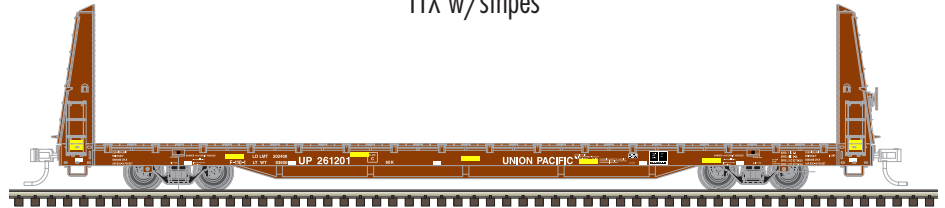

Union Pacific w/stripes