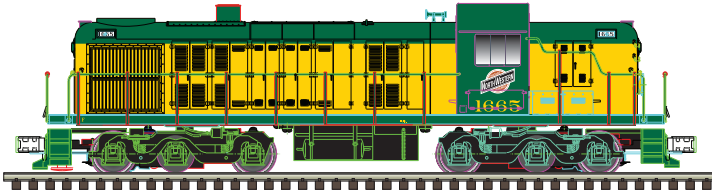

PRE-ORDER ANNOUNCEMENTS - APRIL 2018

GUARANTEED PRE-ORDER DUE DATE: WEDNESDAY MAY 16th, 2018

ATLAS CLASSIC™ HO RS-3/RSD-4/5 LOCOMOTIVE

Ordering: <https://shop.atlasrr.com/d-464-april-2018-ho-scale-pre-orders.aspx>

Chicago & Northwestern