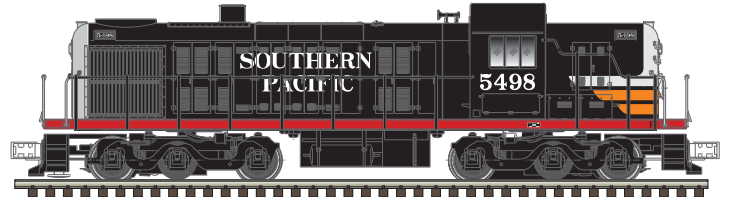

Southern Pacific