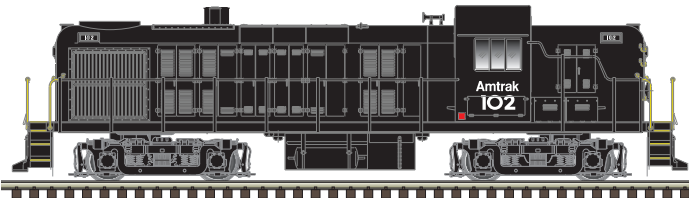

Amtrak

Officially licensed by Amtrak®