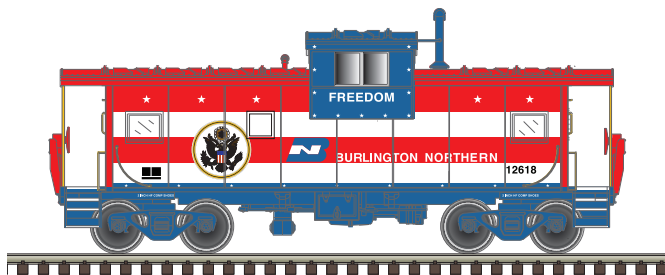

ATLAS MASTER® HO EXTENDED VISION & STANDARD CUPOLA CABOOSE

Ordering: <https://shop.atlasrr.com/d-464-april-2018-ho-scale-pre-orders.aspx>

ESTIMATED ARRIVAL: 4th Quarter 2018 Arrival

ORDER IN PIECES	ITEM#	ROAD NAME/ROAD NUMBER	MSRP / UNIT
EXTENDED VISION CABOOSE			
	20 003 114	Undecorated (w/o roofwalk)	\$35.95
	20 003 115	Undecorated (w/roofwalk)	\$35.95
NEW ROAD NUMBERS			
	20 005 010	D&H (ex Reading) 35791 (Green/Yellow)	\$46.95
	20 005 011	D&H (ex Reading) 35797 (Green/Yellow)	\$46.95
NEW PAINT SCHEMES			
	20 005 012	Frisco 1240 (Red/White/Blue)	\$46.95
	20 005 013	Frisco 1700 (Red/White/Blue)	\$46.95
	20 005 014	Frisco "Bicentennial" 1776 (Red/White/Blue)	\$46.95
	20 005 016	MCVX "Safety Train" 9657	\$46.95
	20 005 017	Rutland 50 (Green/Yellow)	\$46.95
	20 005 018	Rutland 51 (Green/Yellow)	\$46.95
NEW ROAD NUMBERS			
	20 005 019	British Columbia Railway 1870 (Green/Yellow/White)	\$46.95
	20 005 020	British Columbia Railway 1874 (Green/Yellow/White)	\$46.95
	20 005 021	Reading 94111 (Green/Yellow)	\$46.95
	20 005 022	Reading 94114 (Green/Yellow)	\$46.95
BACK BY POPULAR DEMAND			
	20 005 023	Burlington Northern "Bicentennial" 12618 (Red/White/Blue)	\$46.95
STANDARD CABOOSE			
	20 004 155	Undecorated	\$35.95
NEW PAINT SCHEMES			
	20 005 026	Montreal, Maine & Atlantic VB-3 (Maroon/Yellow)	\$46.95
	20 005 027	Montreal, Maine & Atlantic VB-4 (Maroon/Yellow)	\$46.95
NEW ROAD NUMBERS			
	20 005 028	Norfolk Southern N&W Heritage Logo 555006 (Red/White)	\$46.95
	20 005 029	Norfolk & Western 518604 (Red/White)	\$46.95
	20 005 030	Norfolk & Western 518672 (Red/White)	\$46.95
TOTAL PIECES ORDERED			