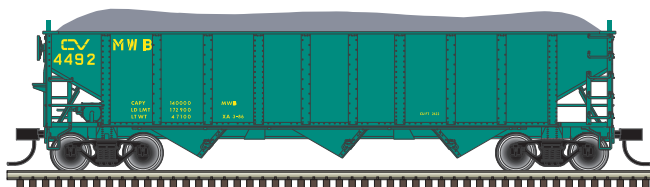

*\*CSX Licensed Product*

**ATLAS TRAINMAN® HO 70 TON 9 PANEL HOPPER**

Ordering: <https://shop.atlasrr.com/d-456-march-2018-ho-scale-pre-orders.aspx>

Burlington

Reading & Northern\*\*

Canadian National^

Chesapeake & Ohio\* (Woodchip Service)