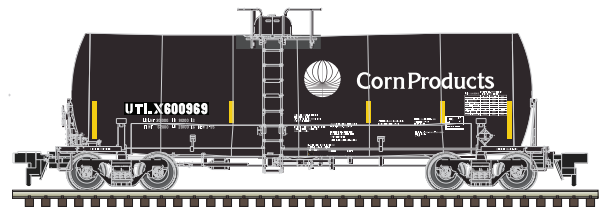

Ordering: <https://shop.atlasrr.com/d-455-march-2018-o-scale-pre-orders.aspx>

ADM (Molecule)

SYRX

GATX

Union Tank Car (Corn Products)

Cargill Foods

**FEATURES:**

- Separately applied detail such as: train line hoses, coupler cut levers, brake rigging, bottom outlet valve & valve handle, and metal grab irons
- 100 ton roller bearing trucks with rotating bearing caps
- Accurate painting and printing
- Highly detailed body with prototypical jacket seams