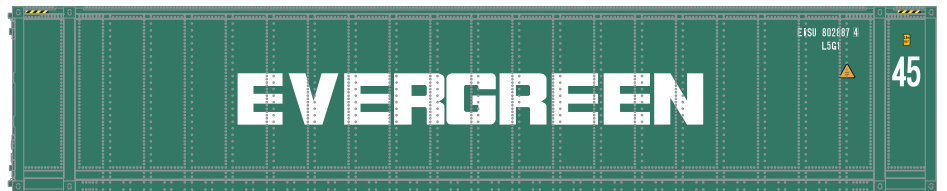

*Four Road Numbers are Available per Road Name.*

**ATLAS MASTER® O 45' CONTAINER**

Ordering: <https://shop.atlasrr.com/d-455-march-2018-o-scale-pre-orders.aspx>

Cronos

Lykes

Evergreen

**FEATURES:**

- 45' based on corrugated design with logo panels
- All containers feature opening doors
- Accurate painting and lettering