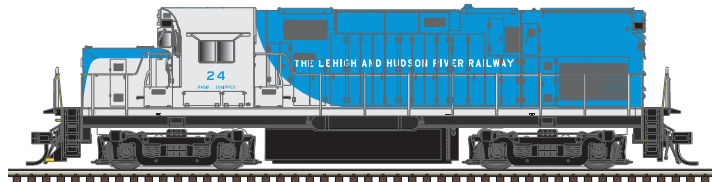

Lehigh & Hudson River