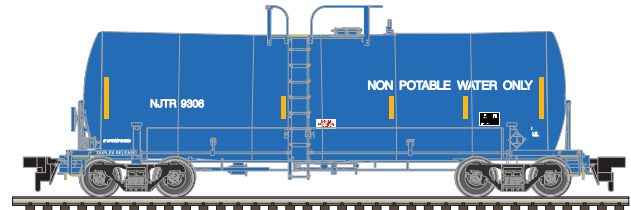

### WITH ESU LOKSOUND!

**ATLAS MASTER® N 17,600 GALLON CORN SYRUP TANK CAR**

Ordering: <https://shop.atlasrr.com/d-457-march-2018-n-scale-pre-orders.aspx>

ADM (Molecule)

NJ TRANSIT

GATX

SYRX

Cargill Foods