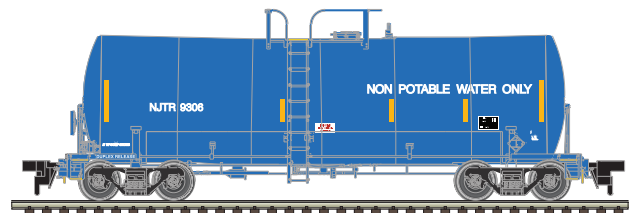

ATLAS MASTER® HO 17,600 GALLON CORN SYRUP TANK CAR

Ordering: <https://shop.atlasrr.com/d-456-march-2018-ho-scale-pre-orders.aspx>

NJ TRANSIT

FEATURES:

- Brake rigging molded separately
- Scale handrails
- Metal safety bars, tank fittings and safety placards
- AccuMate® couplers
- Screw-attached 100-ton roller-bearing trucks for added reliability
- Accurate painting and lettering
- Brake wheel chain

Products bearing NJ TRANSIT marks are made under a trademark license from NJ TRANSIT.