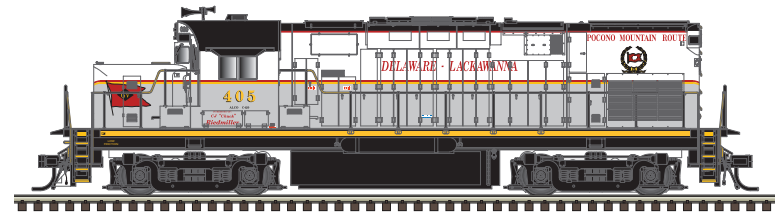

BACK BY POPULAR DEMAND
Delaware-Lackawanna