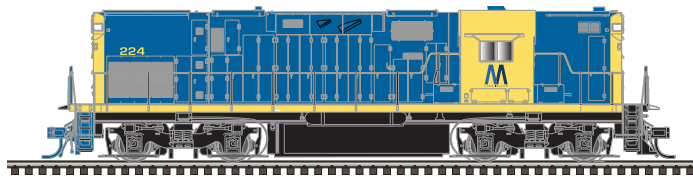

Long Island "As Delivered"