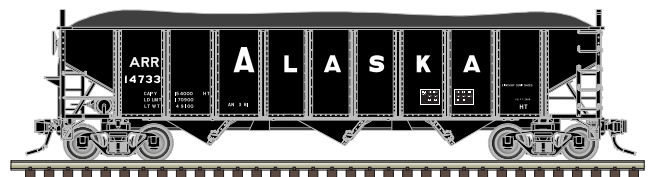

Peabody Coal

Norfolk & Western

Chesapeake & Ohio\*

Southern

Canadian National

**FEATURES:**

- Separately-applied coal load, brake wheel and brakewheel platform
- Either flat end or arched end as appropriate for railroad
- Accurate painting and lettering
- Metal couplers and sprung die-cast trucks
- True scale dimensions with accurate details
- Weighted, detailed underframes
- 2-rail cars feature scale wheels and body mounted scale couplers