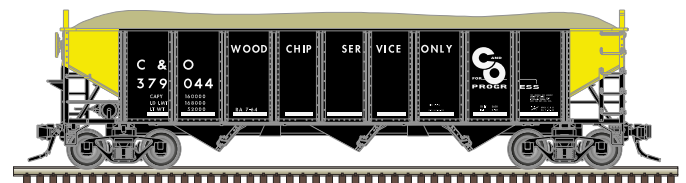

Chesapeake & Ohio* (Woodchip Service)