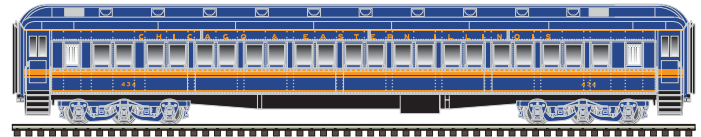

Chicago and Eastern Illinois