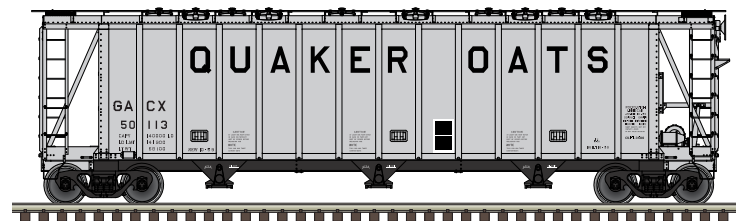

Burlington Northern

Monsanto

Quaker Oats

Pennsylvania

Union Pacific

**FEATURES:**

- Ready-To-Run
- Injection-Molded Plastic
- Fine-Scale Detail
- Separate Brake Detail
- Chemically Etched Brake Platform
- Accurately Painted/Printed
- Prototypical Ride Height
- 70-Ton ASF Ride Control Trucks
- 33" Metal Wheels
- Body Mounted Scale Coupler