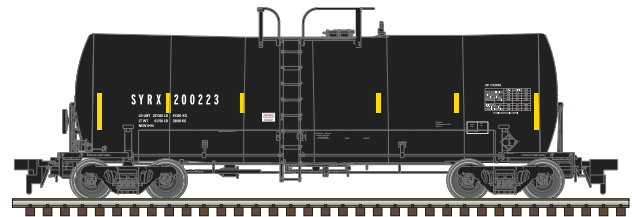

ATLAS MASTER® O 17,600 GALLON CORN SYRUP TANK CAR

Ordering: <https://shop.atlasrr.com/d-455-march-2018-o-scale-pre-orders.aspx>

SYRX

FEATURES:

- Separately applied detail such as: train line hoses, coupler cut levers, brake rigging, bottom outlet valve & valve handle, and metal grab irons
- 100 ton roller bearing trucks with rotating bearing caps
- Accurate painting and printing
- Highly detailed body with prototypical jacket seams

- See-through walkway and platforms
- Overall length: 10 1/4"
- Minimum diameter curve (3-rail): 0-36
- Minimum radius curve (2-rail): 24"

Four Road Numbers are Available per Road Name.