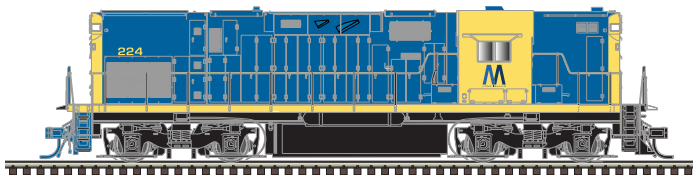

Long Island "As Delivered"