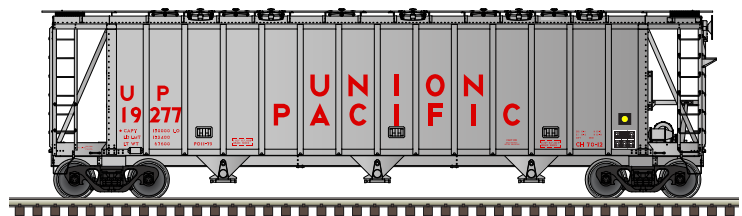

Burlington Northern

Monsanto

Quaker Oats

Pennsylvania

Union Pacific

**FEATURES:**

- Ready-To-Run
- Injection-Molded Plastic
- Fine-Scale Detail
- Separate Brake Detail
- Chemically Etched Brake Platform
- Accurately Painted/Printed
- Prototypical Ride Height
- 70-Ton ASF Ride Control Trucks
- 33" Metal Wheels
- Body Mounted Scale Coupler