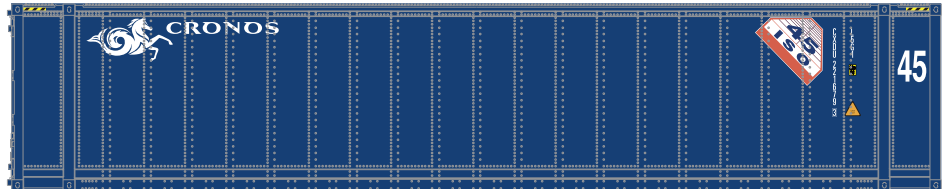

ATLAS MASTER® O 45' CONTAINER

Ordering: <https://shop.atlasrr.com/d-455-march-2018-o-scale-pre-orders.aspx>

Cronos