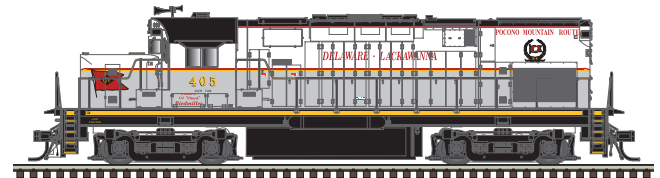

SOUND FUNCTIONALITY FEATURES:

- Over 20 sound effects are available, including engine start-up and shutdown, prime mover sounds through all eight notches, bell, air horn, air compressor, dynamic brakes and more. There are 16 user-selectable horns, 2 user-selectable bells, and 2 user-selectable synchronized brake squeals.
- Manual and Automatic Notching modes with the ability to change modes "on the fly" are provided for true realism

BACK BY POPULAR DEMAND
Delaware-Lackawanna