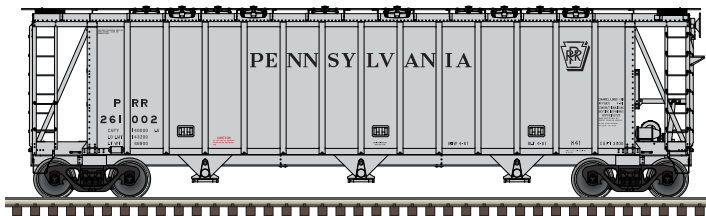

Burlington Northern

Monsanto

Quaker Oats

Pennsylvania

Union Pacific

**FEATURES:**

- Ready-To-Run
- Injection-Molded Plastic
- Fine-Scale Detail
- Separate Brake Detail
- Chemically Etched Brake Platform
- Accurately Painted/Printed
- Prototypical Ride Height
- 70-Ton ASF Ride Control Trucks
- 33" Metal Wheels
- Body Mounted Scale Coupler