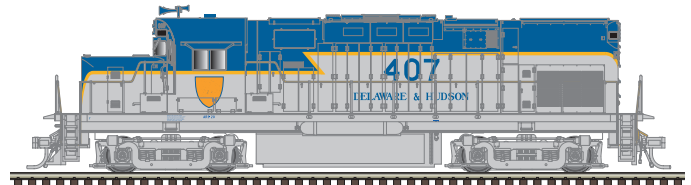

Delaware & Hudson

FEATURES:

- AAR type B truck sideframes with optional bearing covers
- Flat or "step" pilots used where appropriate
- Long hood with or without dynamic brake detail used where appropriate
- 3,100 gallon fuel tank
- Long Island Railroad units will feature correct air horn placement and include smoke deflectors for the long hood
- Long Island Railroad units will have Bowser Hi-AD Trucks

ADDITIONAL FEATURES:

- Separately-applied scale detail parts include: windshield wipers, metal grab irons, coupler cut levers, multiple-unit hoses, train line hoses, fine scale handrails, drop steps, cab sun shades and more!
- See through step detail on sill
- Etched metal radiator walkway
- Painted crew members
- Factory-equipped with AccuMate® knuckle couplers
- Coupler pocket designed to accept AccuMate® Proto-couplers
- Five-pole skewed armature motor with dual flywheels for optimum performance at all speeds
- Directional lighting with golden-white LEDs