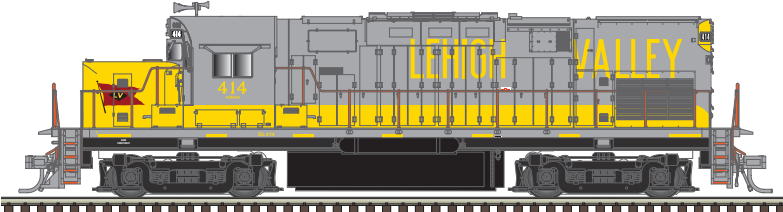

Lehigh Valley (Delaware-Lackawanna)

ESU LOKSOUND FEATURES (GOLD LOCOMOTIVES ONLY):

- Over 20 sound effects are available, including engine start-up and shutdown, prime mover sounds through all eight notches, bell, air horn, air compressor, dynamic brakes and more.
- There are up to 16 user-selectable horns, 2 user-selectable bells, and 2 user-selectable synchronized brake squeals.
- Manual and Automatic Notching modes with the ability to change modes "on the fly" are provided for true realism.
- Equipped with ESU's Exclusive "Full Throttle" features for ultimate realism in prototype running.

WITH ESU LOKSOUND!

(GOLD MODELS ONLY)

*CSX Licensed Product