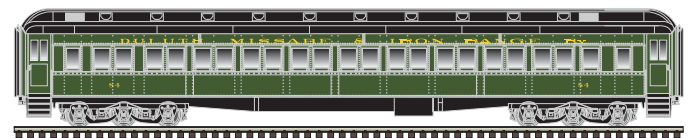

Duluth, Missabe and Iron Range