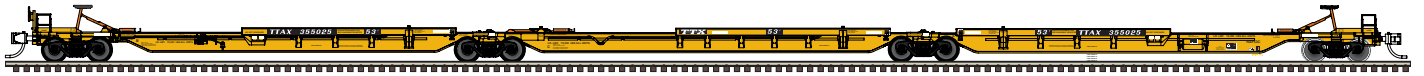

ATLAS MASTER® N 53' SPINE CAR

Ordering: <https://shop.atlasrr.com/d-457-march-2018-n-scale-pre-orders.aspx>

53-Foot 3-Platform Spine Car - TTX