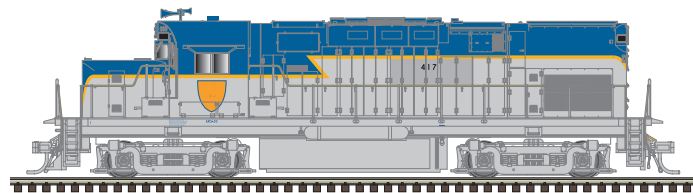

Delaware & Hudson