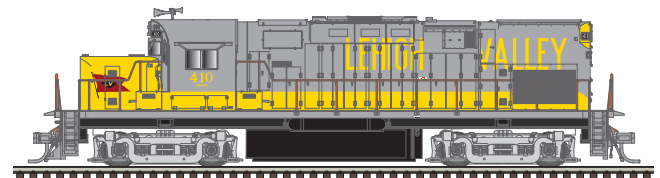

Lehigh Valley