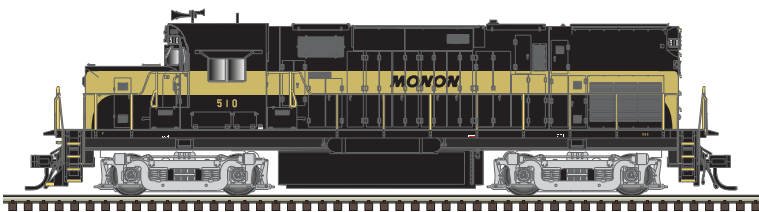

ATLAS MASTER® N C-420 LOCOMOTIVE

Ordering: <https://shop.atlasrr.com/d-457-march-2018-n-scale-pre-orders.aspx>

Monon*