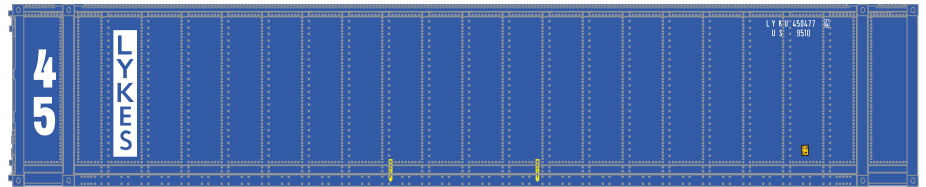

ATLAS MASTER® O 45' CONTAINER

Ordering: <https://shop.atlasrr.com/d-455-march-2018-o-scale-pre-orders.aspx>

Lykes

FEATURES:

- 45' based on corrugated design with logo panels
- All containers feature opening doors
- Accurate painting and lettering