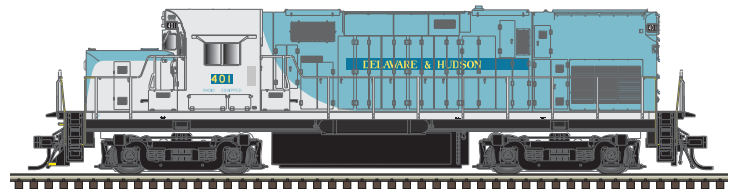

Delaware & Hudson (ex L&HR)