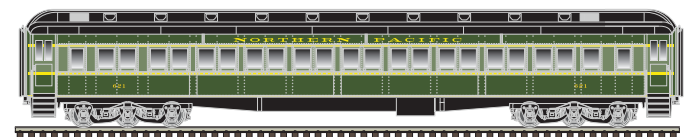

Chesapeake and Ohio\*

Chicago and Eastern Illinois

Milwaukee Road

New Haven (MOW)

Toronto, Hamilton, and Buffalo

Northern Pacific

**FEATURES:**

- Full interior detailing
- Scale operating diaphragms
- Full, separately-applied underbody detail (brake piping, steam traps, brake rigging, etc.)
- Scale window glass
- Detailed trucks with free-rolling metal wheels
- Recommend 24" Radius Minimum
- AccuMate® couplers