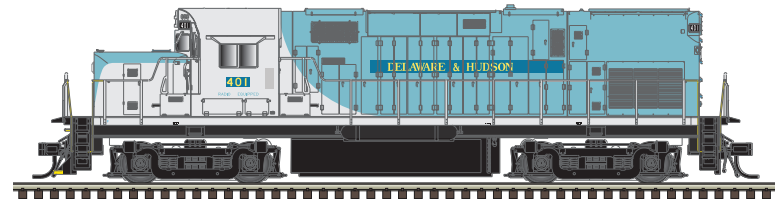

Delaware & Hudson (ex L&HR)