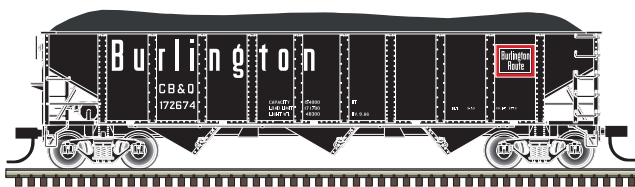

ATLAS TRAINMAN® HO 70 TON 9 PANEL HOPPER

Ordering: <https://shop.atlasrr.com/d-456-march-2018-ho-scale-pre-orders.aspx>

Burlington