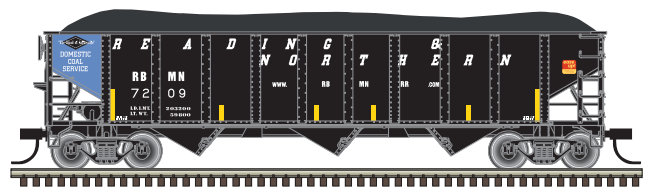

Reading & Northern**