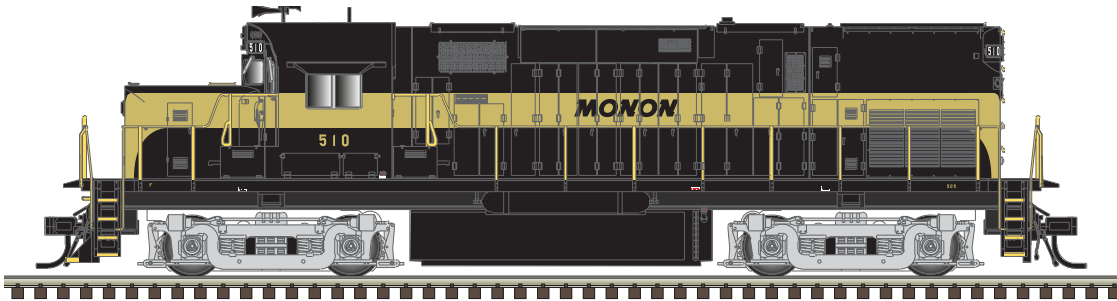

PRE-ORDER ANNOUNCEMENTS - MARCH 2018

GUARANTEED PRE-ORDER DUE DATE: WEDNESDAY APRIL 18th, 2018

ATLAS MASTER® HO C-420 LOCOMOTIVE

Ordering: <https://shop.atlasrr.com/d-456-march-2018-ho-scale-pre-orders.aspx>

Monon*