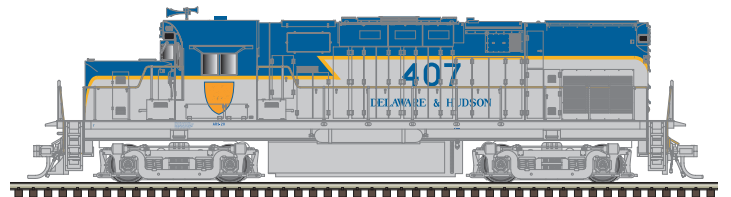

Delaware & Hudson

FEATURES:

- Flat or "step" pilots used where appropriate
- Long hood with or without dynamic brake used where appropriate
- 3,100 or 2,400 gallon fuel tank used when appropriate per road name
- Separately-applied coupler cut levers
- Painted safety rails
- Dual flywheels
- Directional lighting
- Blackened metal wheels
- Scale Speed™ motor
- Factory installed AccuMate® magnetic couplers

DCC OPERATION FEATURES (GOLD LOCOMOTIVES ONLY)

- Supports all DCC-programming modes
- DCC includes RailCom and RailComPlus, with 14, 28 or 128 speed steps and with 2-digit and 4-digit addressing.
- Flexible mapping of function keys F0 to F28.
- A total of 6 DCC function outputs are available, and all can be function mapped (disable, brightness, light effects) individually
- Follows all NMRA DCC standards and recommended practices.