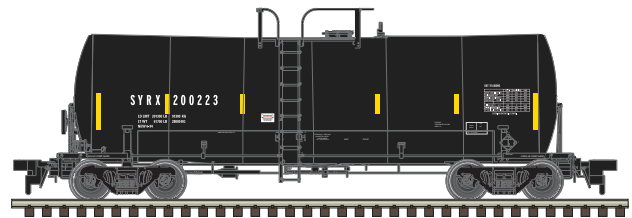

ATLAS MASTER® HO 17,600 GALLON CORN SYRUP TANK CAR

Ordering: <https://shop.atlasrr.com/d-456-march-2018-ho-scale-pre-orders.aspx>

SYRX

FEATURES:

- Brake rigging molded separately
- Scale handrails
- Metal safety bars, tank fittings and safety placards
- AccuMate® couplers
- Screw-attached 100-ton roller-bearing trucks for added reliability
- Accurate painting and lettering
- Brake wheel chain

Products bearing NJ TRANSIT marks are made under a trademark license from NJ TRANSIT.