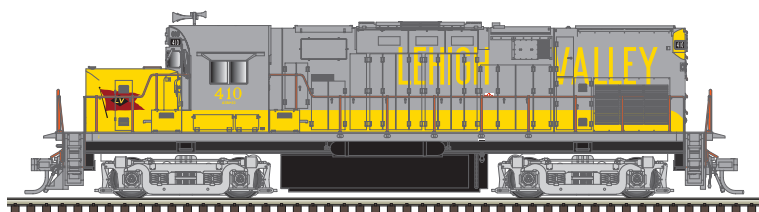

**ATLAS MASTER® N C-420 LOCOMOTIVE**

Ordering: <https://shop.atlasrr.com/d-457-march-2018-n-scale-pre-orders.aspx>

Monon\*

**BACK BY POPULAR DEMAND**  
Delaware-Lackawanna

Lehigh Valley

Lehigh Valley (Delaware-Lackawanna)