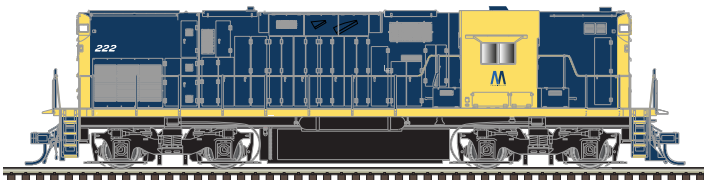

*HO Models shown.  
2 trucks per package.*

**ATLAS MASTER® HO C-420 LOCOMOTIVE**

Ordering: <https://shop.atlasrr.com/d-445-feb-2018-ho-scale-pre-orders.aspx>

Ohio Central

Long Island "As Delivered"

Delaware & Hudson (ex L&HR)