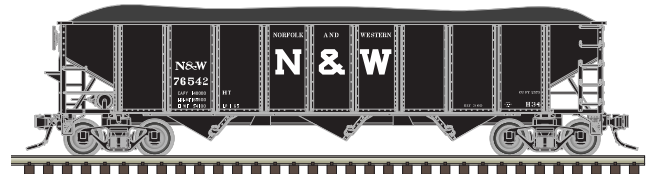

Norfolk & Western