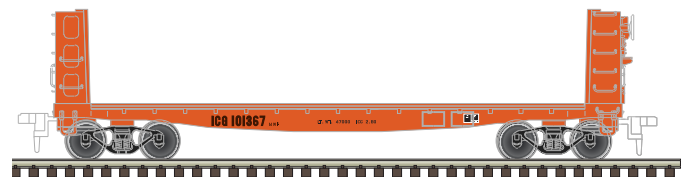

ICG

*CSX Licensed Product