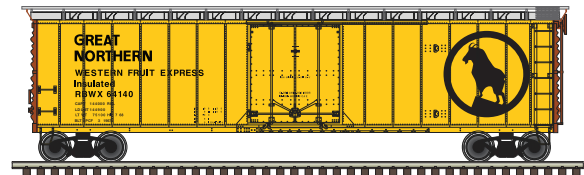

**Information:** <http://www.atlasrr.com/HOFreight/ho50plugdoor3.htm>

Fruit Growers Express\* (Monon)

Georgia Pacific (CRDX)

Fruit Growers Express\* (N&W)

Great Northern (RBWX)

Southern Pacific

American Refrigerator Transit