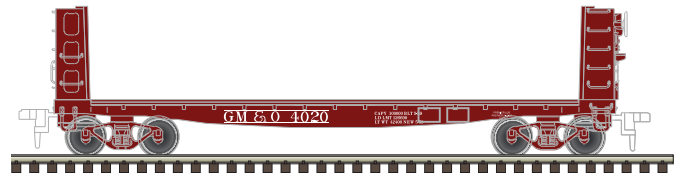

ATLAS MASTER® HO PULPWOOD FLAT CAR

Ordering: <http://shop.atlasrr.com/d-386-august-2017-ho-scale-pre-order.aspx>

Information: <http://www.atlasrr.com/HOFreight/hopulpwood4.htm>

**NEW ROAD
NUMBERS**

GM&O

FEATURES:

- Ready-to run
- Rugged die-cast chassis
- Stirrups
- Plastic deck + bulkheads
- Separate air reservoir
- Brake cylinder
- Triple valve
- Open or closed bulkheads to match the prototype
- Simulated detailed pulpwood load

AccuMate® couplers are made under license from AccuRail, Inc.

*CSX Licensed Product