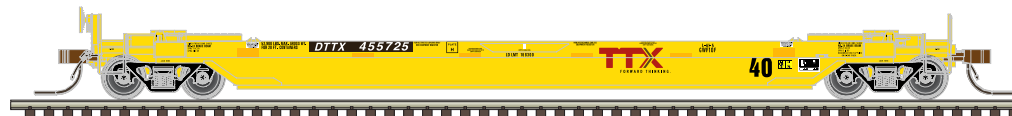

**Information:** <http://www.atlasrr.com/NFreight/n40wellcar.htm>

**NEW MODEL!**

TTX Early Logo

TTX Forward Thinking 1a

TTX Forward Thinking 1b

NOKL

**FEATURES:**

- Die-cast body
- Detailed brake lines
- Detailed air reservoir
- Separate hand grabs
- Etched metal walks
- Minimum radius 12-1/2"