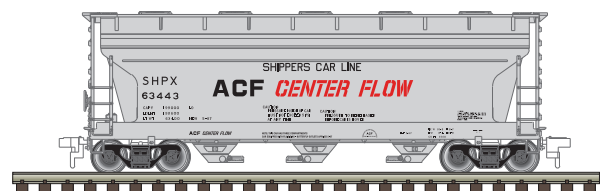

## 2017 Club Cars Available with Deluxe and Combo Memberships

Atlas O Master® Line ACF 8,000 Gallon Tank Car – Tiona Refining Co. - TRFX 216

Atlas HO/N Trainman® 3560 Centerflow Covered Hopper ACF Demonstrator