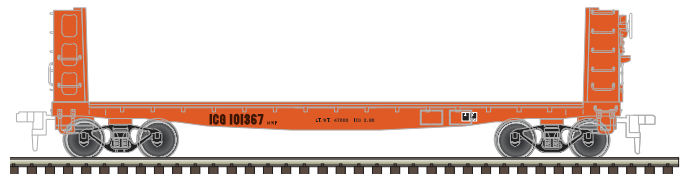

ICG

FEATURES:

- Ready-to run
- Rugged die-cast chassis
- Stirrups
- Plastic deck + bulkheads
- Separate air reservoir
- Brake cylinder
- Triple valve
- Open or closed bulkheads to match the prototype
- Simulated detailed pulpwood load

*CSX Licensed Product