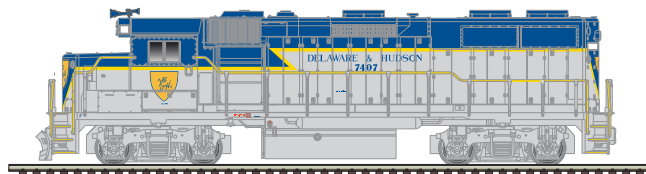

Delaware & Hudson*