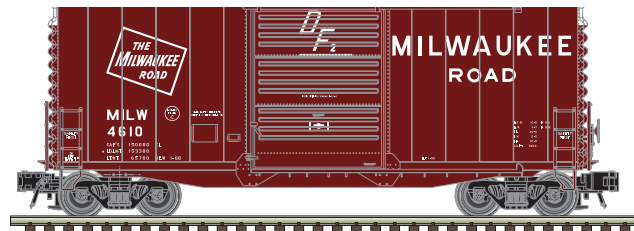

**Information:** <http://www.atlstrainman.com/Freight/tmo40hycube.htm>

Chessie System\*+

Southern+

Erie Lackawanna+

Great Northern+

Milwaukee Road

**FEATURES:**

- Roller bearing trucks with rotating bearing caps
- Separately applied ladders, brake wheel and brake line detail
- True scale dimensions with accurate details
- Weighted, detailed underframes
- 2-rail cars feature scale wheels and body-mounted couplers
- Metal couplers and sprung die-cast trucks
- Accurate painting and lettering
- Minimum diameter curve: 0-31 (3-Rail)
- Minimum radius curve: 24" (2-Rail)