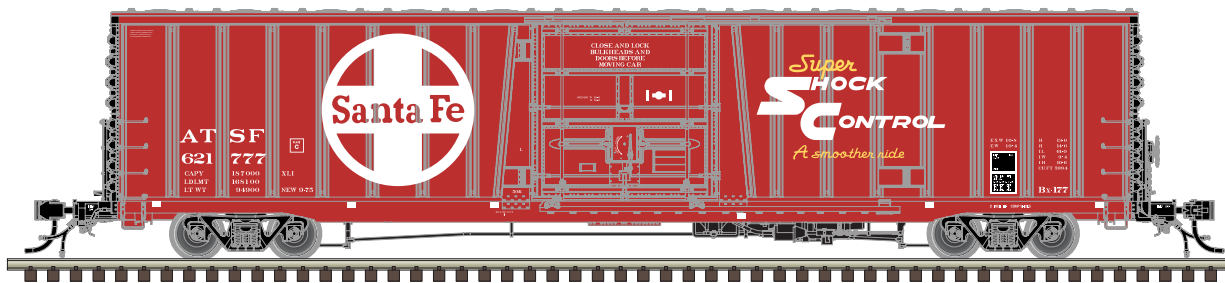

NMRA SPECIAL ANNOUNCEMENT

Coming Soon

ATLAS MASTER® N & HO BX-177 BOX CARS SEPTEMBER 2017 ANNOUNCEMENT

Prototypical accuracy and quality are the hallmarks of Atlas locomotives, rolling stock and accessories. Our products are packed with the must-have features model railroaders have come to expect from Atlas. We're proud to announce the inclusion of the following brand new HO and N scale body styles to our family of products!

Santa Fe