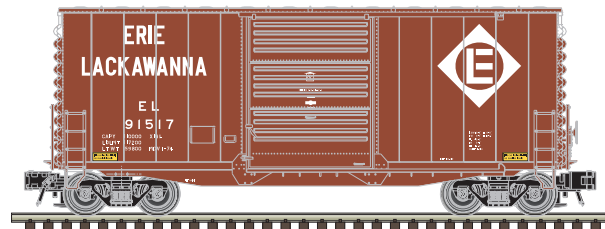

Erie Lackawanna+