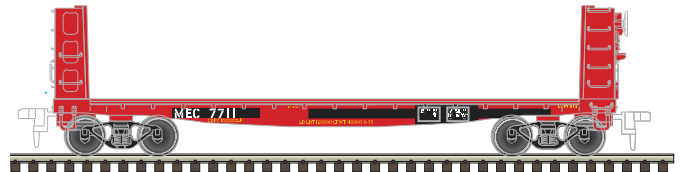

Maine Central