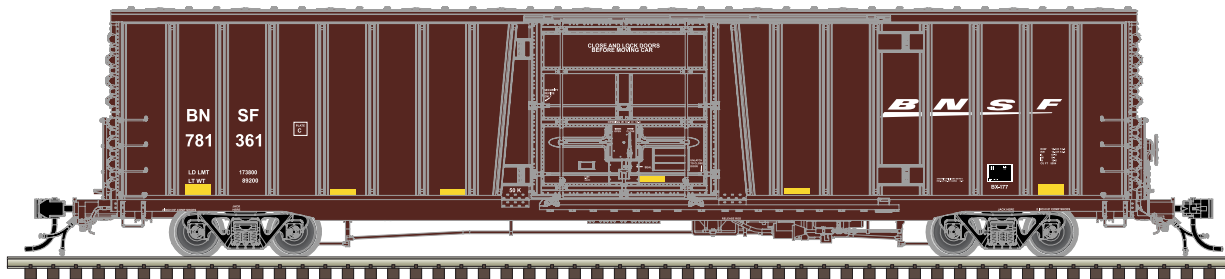

BNSF

FEATURES:

- Ready to run
- Ultra-fine detail
- Accurate painting/printing
- Prototypical ride height
- 100-ton Trucks
- 36" metal wheels
- ...And More!

For more information on these and other high quality Atlas models, as well as Atlas' renowned track & accessories, please visit www.atlasrr.com!