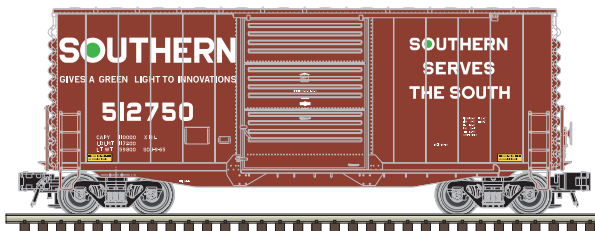

ATLAS TRAINMAN® O 40' HY-CUBE BOX CAR

Ordering: <http://shop.atlasrr.com/d-385-august-2017-o-scale-pre-orders.aspx>

Information: <http://www.atlstrainman.com/Freight/tmo40hycube.htm>

Southern+

FEATURES:

- Roller bearing trucks with rotating bearing caps
- Separately applied ladders, brake wheel and brake line detail
- True scale dimensions with accurate details
- Weighted, detailed underframes
- 2-rail cars feature scale wheels and body-mounted couplers
- Metal couplers and sprung die-cast trucks
- Accurate painting and lettering
- Minimum diameter curve: 0-31 (3-Rail)
- Minimum radius curve: 24" (2-Rail)

*CSX Licensed Product

+ Alternate history paint scheme

**NEW PAINT
SCHEMES**