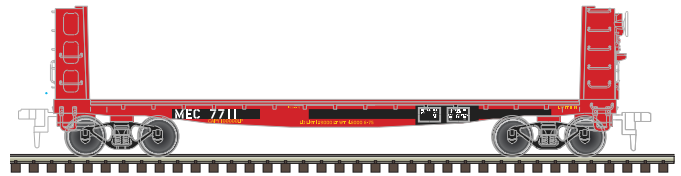

Maine Central

FEATURES:

- Die-cast articulated couplers (3-rail)
- Minimum diameter curve: 0-27 (3-rail)
- Minimum radius curve: 24" (2-rail)
- Kadee-compatible scale couplers (2-rail)
- Simulated detailed pulpwood load