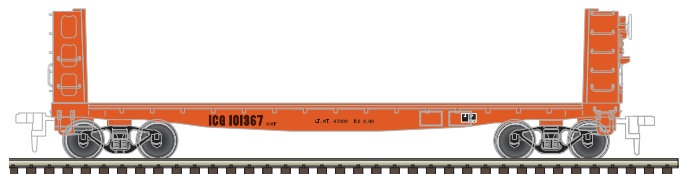

ICG

FEATURES:

- Ready-to run
- Rugged die-cast chassis
- Stirrups
- Plastic deck + bulkheads
- Separate air reservoir
- Brake cylinder
- Triple valve
- Open or closed bulkheads to match the prototype
- Simulated detailed pulpwood load

AccuMate® couplers are made under license from AccuRail, Inc.

*CSX Licensed Product