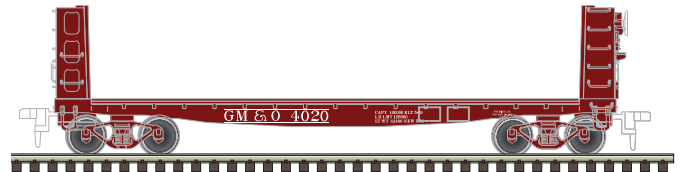

ATLAS MASTER® O PULPWOOD FLAT CAR

Ordering: <http://shop.atlasrr.com/d-385-august-2017-o-scale-pre-orders.aspx>

Information: <http://www.atlaso.com/opulpwood6.htm>

NEW ROAD NUMBERS

GM&O

FEATURES:

- Die-cast articulated couplers (3-rail)
- Minimum diameter curve: 0-27 (3-rail)
- Minimum radius curve: 24" (2-rail)
- Kadee-compatible scale couplers (2-rail)
- Simulated detailed pulpwood load

Two road numbers are available per road name.

*CSX Licensed Product