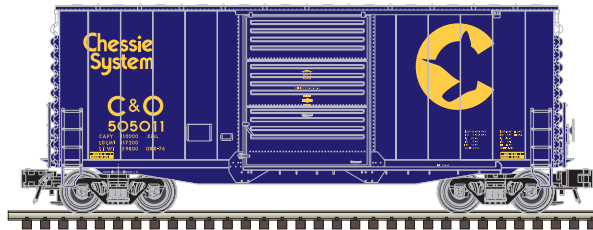

ATLAS TRAINMAN® O 40' HY-CUBE BOX CAR

Ordering: <http://shop.atlasrr.com/d-385-august-2017-o-scale-pre-orders.aspx>

Information: <http://www.atlstrainman.com/Freight/tmo40hycube.htm>

Chessie System*+