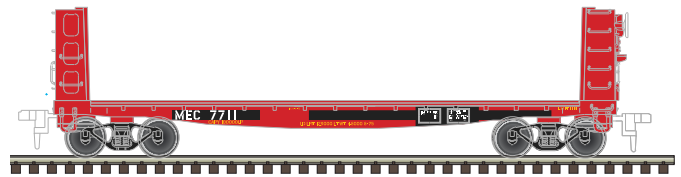

Maine Central