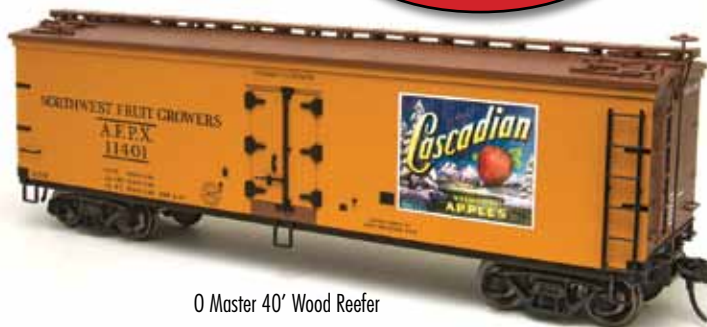

SPECIAL RUNS

LOWELL SMITH SIGNATURE SERIES

PO Box 219, Gresham, OR 97030

Email: Lowell@lowellsmith.net • Web: www.LowellSmith.net

Car Type/Road Name	2-Rail Item #	3-Rail Item #	Estimated Delivery
O Master 40' Wood Reefer American Fruit Packers #1	3002529S	3001529S	Now Available

Car Type/Road Name	Item #	Estimated Delivery
N Master GP9TT - SP&S 150	40 002 015	Now Available
N Master GP9TT - SP&S 151	40 002 016	Now Available
N Master GP9TT - SP&S 152	40 002 017	Now Available

**O SCALE
SPECIAL RUN!**

**N SCALE
SPECIAL RUN!**